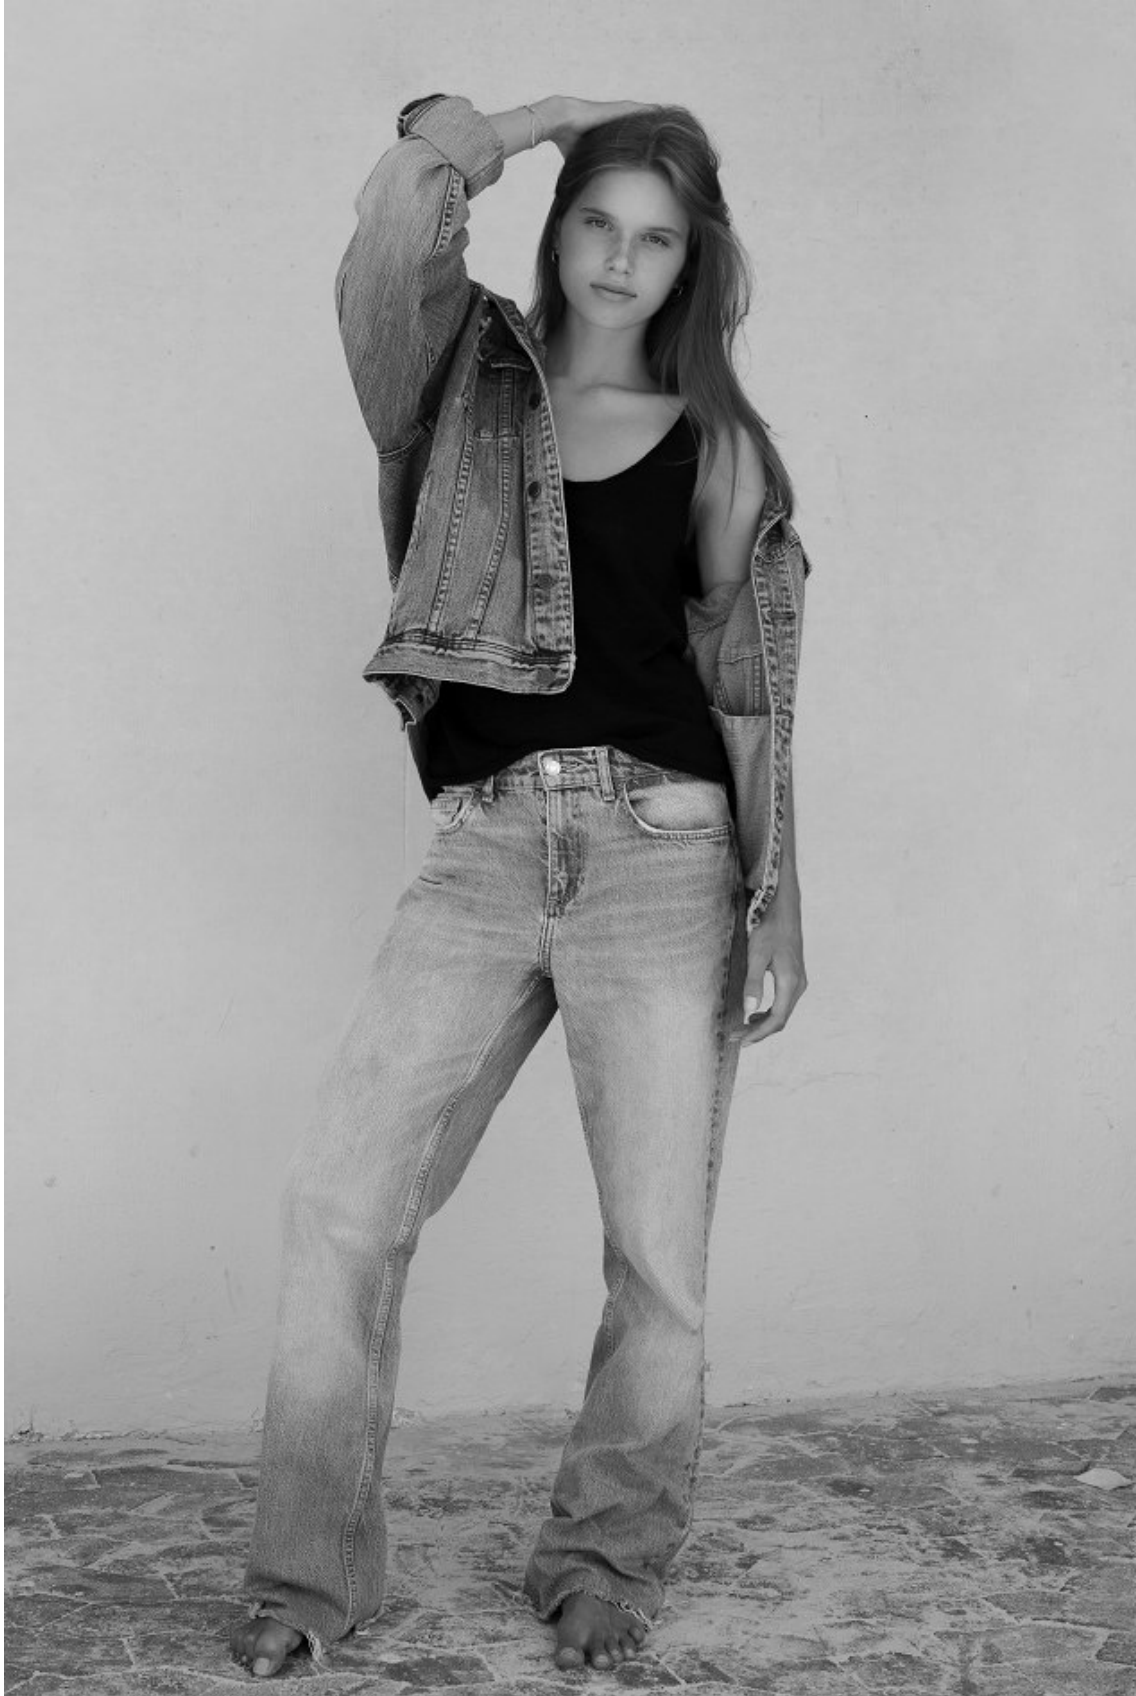

BOSS MODELS

CAPE TOWN

SARAH BRUWER

Height: 172cm Bust: 78cm Waist: 66cm Hips: 87cm Shoe: 6 UK Hair: Dirty Blonde Eyes: Brown

BOSS MODELS

CAPE TOWN

SARAH BRUWER

Height: 172cm Bust: 78cm Waist: 66cm Hips: 87cm Shoe: 6 UK Hair: Dirty Blonde Eyes: Brown