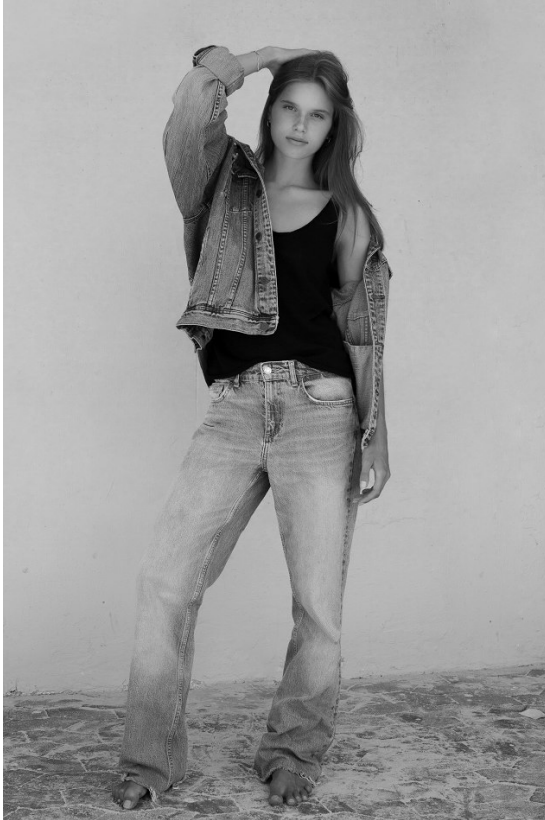

BOSS MODELS

CAPE TOWN

SARAH BRUWER

Height: 172cm Bust: 78cm Waist: 66cm Hips: 87cm Shoe: 6 UK Hair: Dirty Blonde Eyes: Brown

BOSS MODELS

CAPE TOWN

SARAH BRUWER

Height: 172cm Bust: 78cm Waist: 66cm Hips: 87cm Shoe: 6 UK Hair: Dirty Blonde Eyes: Brown

BOSS MODELS

CAPE TOWN

SARAH BRUWER

Height: 172cm Bust: 78cm Waist: 66cm Hips: 87cm Shoe: 6 UK Hair: Dirty Blonde Eyes: Brown