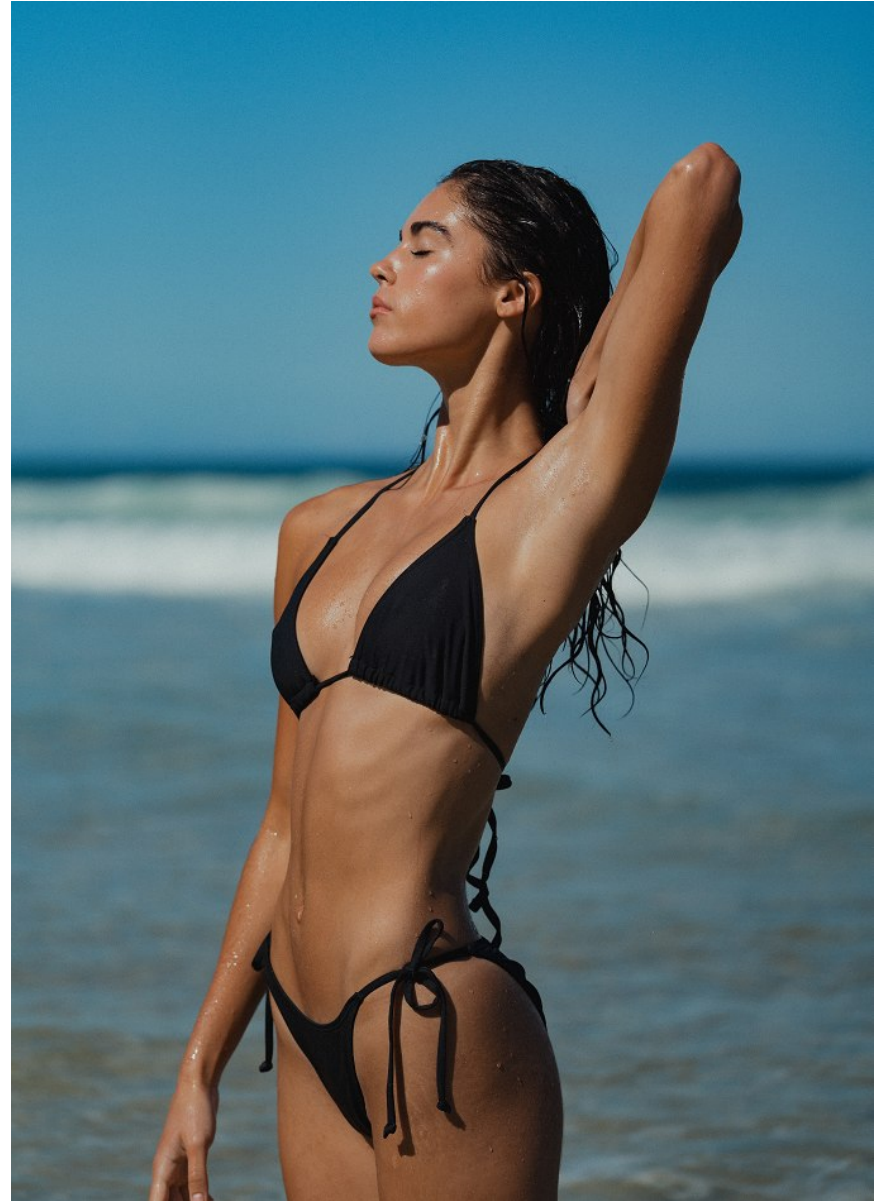

BOSS MODELS

CAPE TOWN

LISA HEYNS

Height: 180cm Bust: 87cm Waist: 64cm Hips: 91cm Shoe: 7 UK Hair: Dark Brown Eyes: Brown

BOSS MODELS

CAPE TOWN

LISA HEYNS

Height: 180cm Bust: 87cm Waist: 64cm Hips: 91cm Shoe: 7 UK Hair: Dark Brown Eyes: Brown