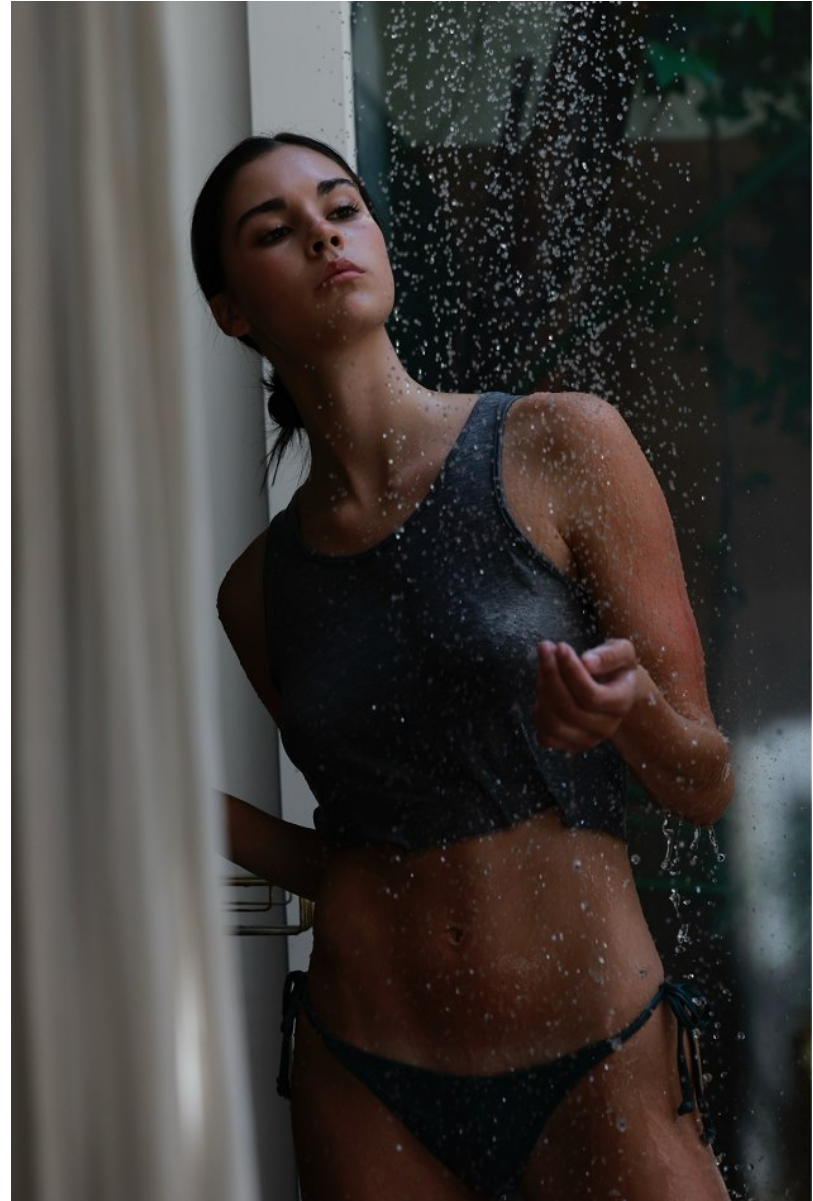

BOSS MODELS

CAPE TOWN

LISA HEYNS

Height: 180cm Bust: 86cm Waist: 63cm Hips: 91cm Shoe: 7 UK Hair: Dark Brown Eyes: Brown