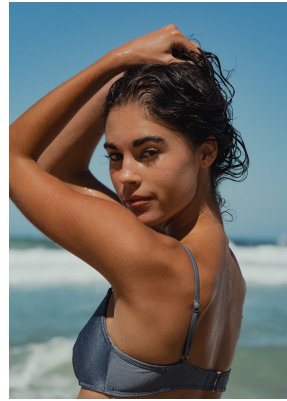

# BOSS MODELS

CAPE TOWN

LISA HEYNS

Height: 180cm Bust: 87cm Waist: 64cm Hips: 91cm Shoe: 7 UK Hair: Dark Brown Eyes: Brown