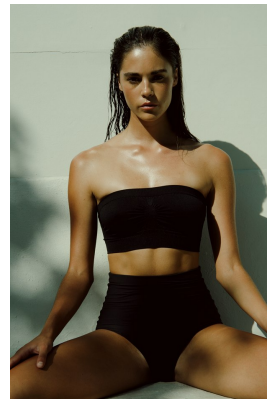

# BOSS MODELS

CAPE TOWN

LISA HEYNS

Height: 180cm Bust: 87cm Waist: 64cm Hips: 91cm Shoe: 7 UK Hair: Dark Brown Eyes: Brown

# BOSS MODELS

CAPE TOWN