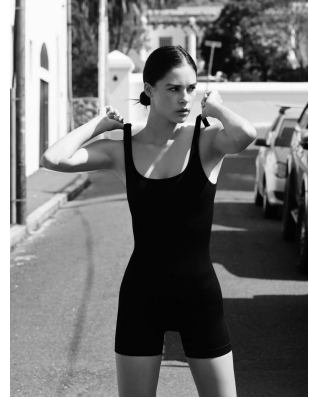

BOSS MODELS

CAPE TOWN

LISA HEYNS

Height: 180cm Bust: 86cm Waist: 63cm Hips: 91cm Shoe: 7 UK Hair: Dark Brown Eyes: Brown

BOSS MODELS

CAPE TOWN

LISA HEYNS

Height: 180cm Bust: 86cm Waist: 63cm Hips: 91cm Shoe: 7 UK Hair: Dark Brown Eyes: Brown