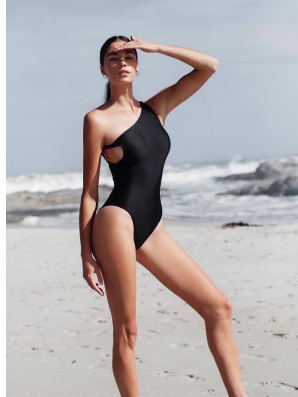

BOSS MODELS

CAPE TOWN

LISA HEYNS

Height: 180cm Bust: 86cm Waist: 63cm Hips: 91cm Shoe: 7 UK Hair: Dark Brown Eyes: Brown