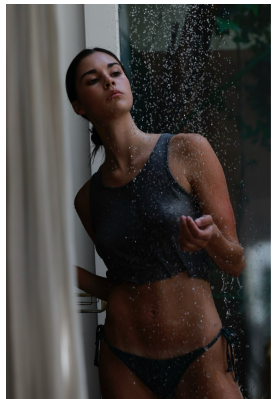

BOSS MODELS

CAPE TOWN

LISA HEYNS

Height: 180cm Bust: 86cm Waist: 63cm Hips: 91cm Shoe: 7 UK Hair: Dark Brown Eyes: Brown