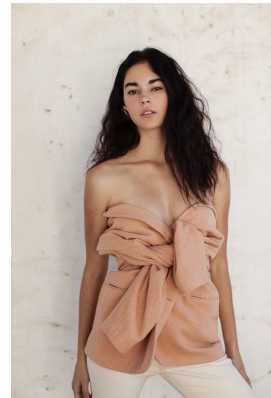

BOSS MODELS

CAPE TOWN

LISA HEYNS

Height: 180cm Bust: 86cm Waist: 63cm Hips: 91cm Shoe: 7 UK Hair: Dark Brown Eyes: Brown