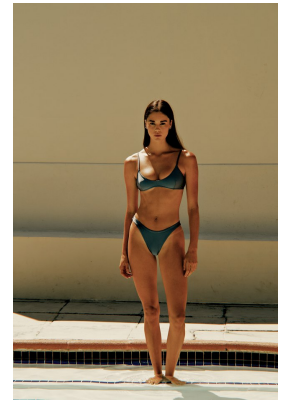

# BOSS MODELS

CAPE TOWN

LISA HEYNS

Height: 180cm Bust: 87cm Waist: 64cm Hips: 91cm Shoe: 7 UK Hair: Dark Brown Eyes: Brown