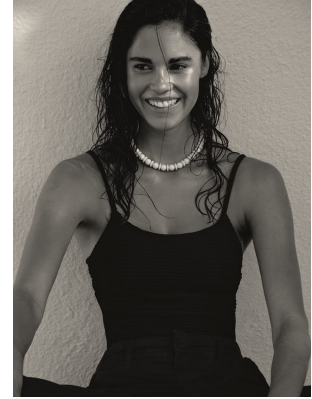

# BOSS MODELS

CAPE TOWN

LISA HEYNS

Height: 180cm Bust: 87cm Waist: 64cm Hips: 91cm Shoe: 7 UK Hair: Dark Brown Eyes: Brown

# BOSS MODELS

CAPE TOWN