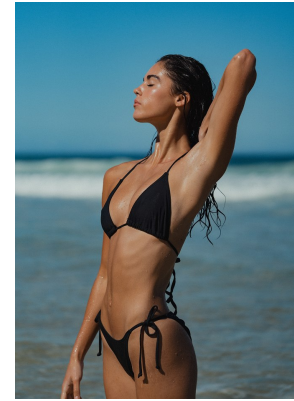

# BOSS MODELS

CAPE TOWN

LISA HEYNS

Height: 180cm Bust: 87cm Waist: 64cm Hips: 91cm Shoe: 7 UK Hair: Dark Brown Eyes: Brown