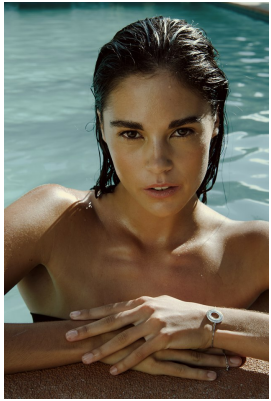

BOSS MODELS

CAPE TOWN

LISA HEYNS

Height: 180cm Bust: 86cm Waist: 63cm Hips: 91cm Shoe: 7 UK Hair: Dark Brown Eyes: Brown

BOSS MODELS

CAPE TOWN

LISA HEYNS

Height: 180cm Bust: 86cm Waist: 63cm Hips: 91cm Shoe: 7 UK Hair: Dark Brown Eyes: Brown