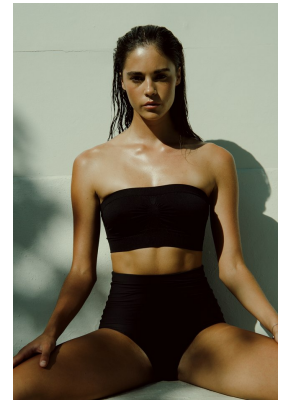

BOSS MODELS

CAPE TOWN

LISA HEYNS

Height: 180cm Bust: 86cm Waist: 63cm Hips: 91cm Shoe: 7 UK Hair: Dark Brown Eyes: Brown

BOSS MODELS

CAPE TOWN

LISA HEYNS

Height: 180cm Bust: 86cm Waist: 63cm Hips: 91cm Shoe: 7 UK Hair: Dark Brown Eyes: Brown