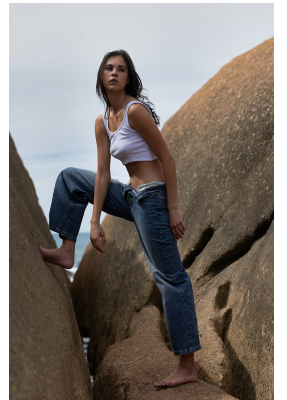

# BOSS MODELS

CAPE TOWN

LISA HEYNS

Height: 180cm Bust: 87cm Waist: 64cm Hips: 91cm Shoe: 7 UK Hair: Dark Brown Eyes: Brown