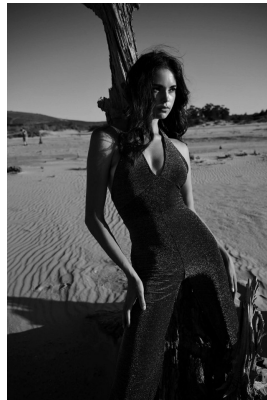

BOSS MODELS

CAPE TOWN

LISA HEYNS

Height: 180cm Bust: 86cm Waist: 63cm Hips: 91cm Shoe: 7 UK Hair: Dark Brown Eyes: Brown

BOSS MODELS

CAPE TOWN

LISA HEYNS

Height: 180cm Bust: 86cm Waist: 63cm Hips: 91cm Shoe: 7 UK Hair: Dark Brown Eyes: Brown