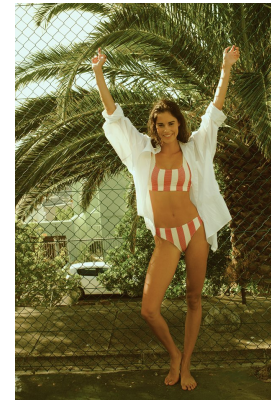

# BOSS MODELS

CAPE TOWN

LISA HEYNS

Height: 180cm Bust: 87cm Waist: 64cm Hips: 91cm Shoe: 7 UK Hair: Dark Brown Eyes: Brown