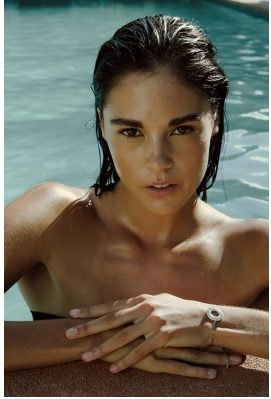

# BOSS MODELS

CAPE TOWN

LISA HEYNS

Height: 180cm Bust: 87cm Waist: 64cm Hips: 91cm Shoe: 7 UK Hair: Dark Brown Eyes: Brown

# BOSS MODELS

CAPE TOWN