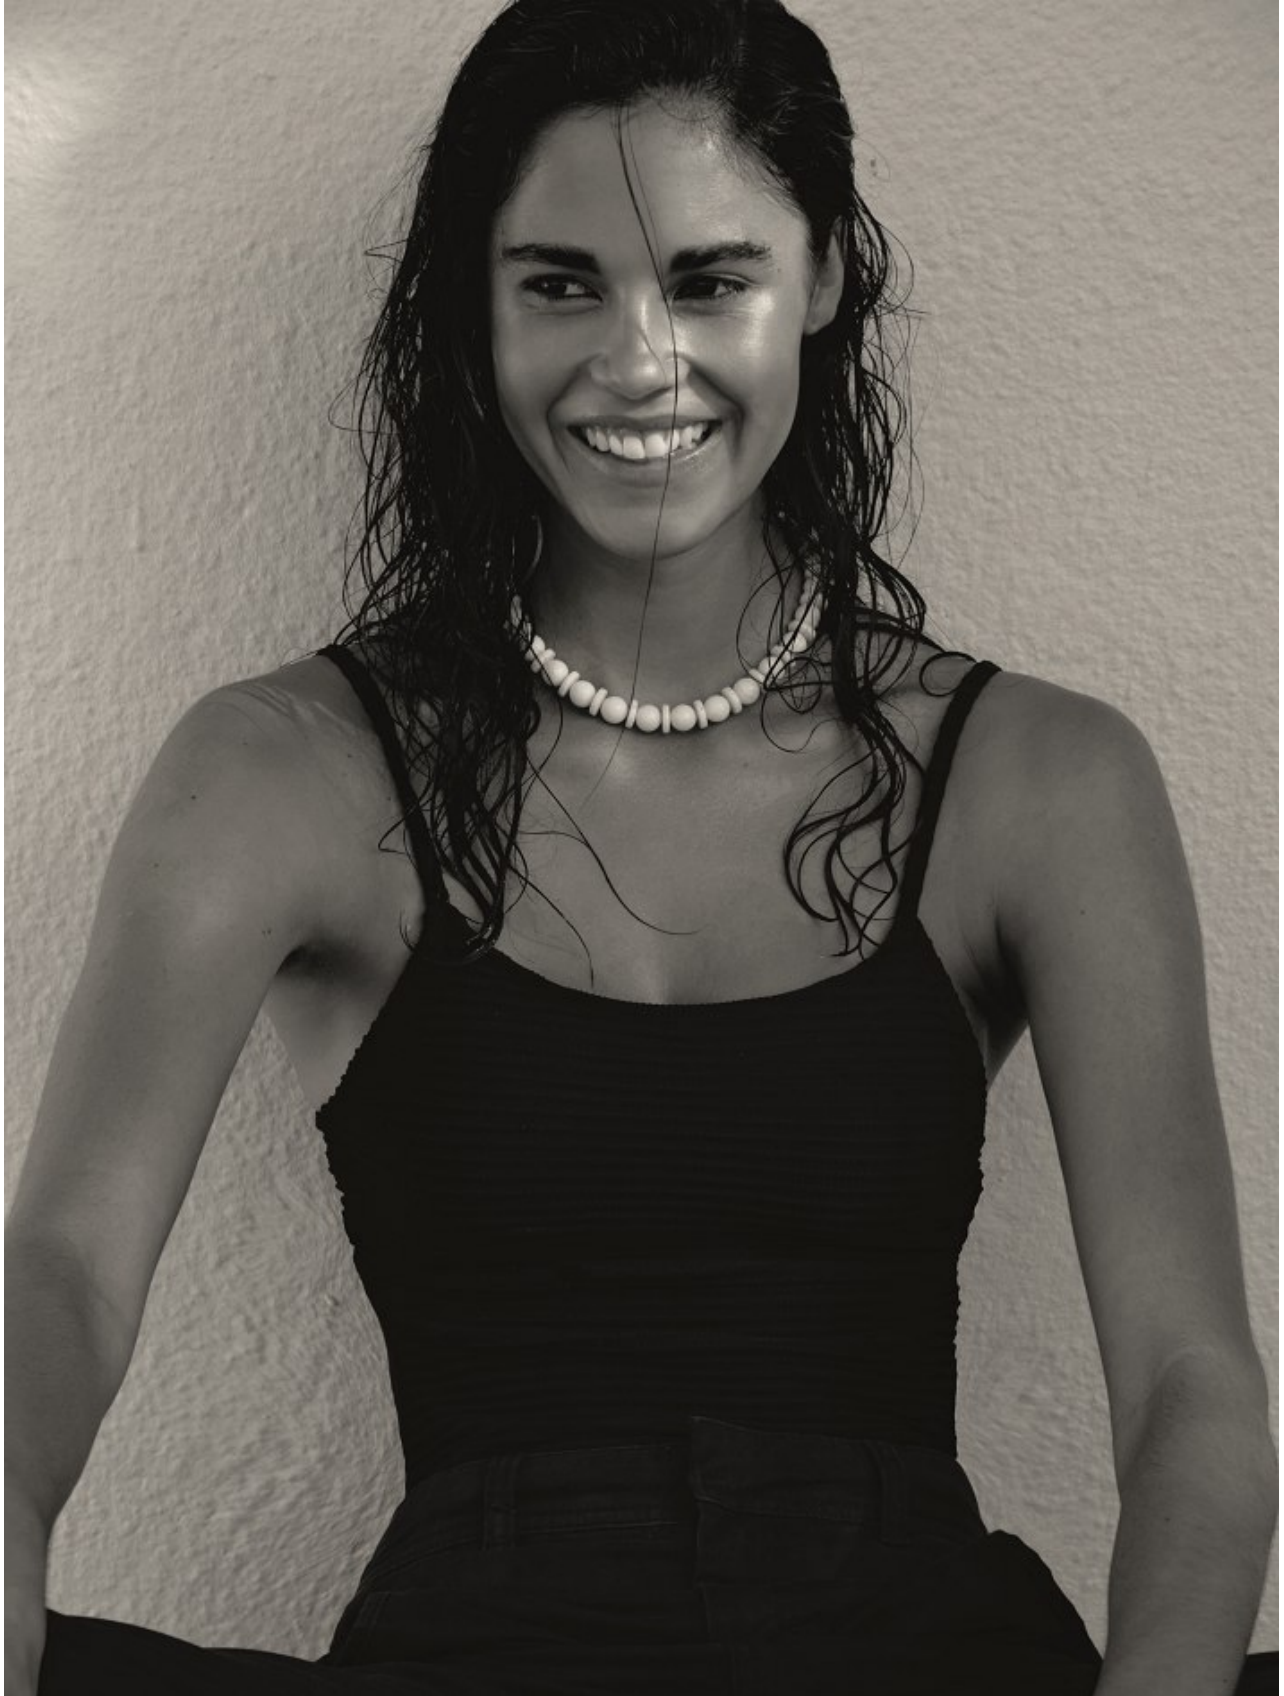

BOSS MODELS

CAPE TOWN

LISA HEYNS

Height: 180cm Bust: 87cm Waist: 64cm Hips: 91cm Shoe: 7 UK Hair: Dark Brown Eyes: Brown

BOSS MODELS

CAPE TOWN

LISA HEYNS

Height: 180cm Bust: 87cm Waist: 64cm Hips: 91cm Shoe: 7 UK Hair: Dark Brown Eyes: Brown