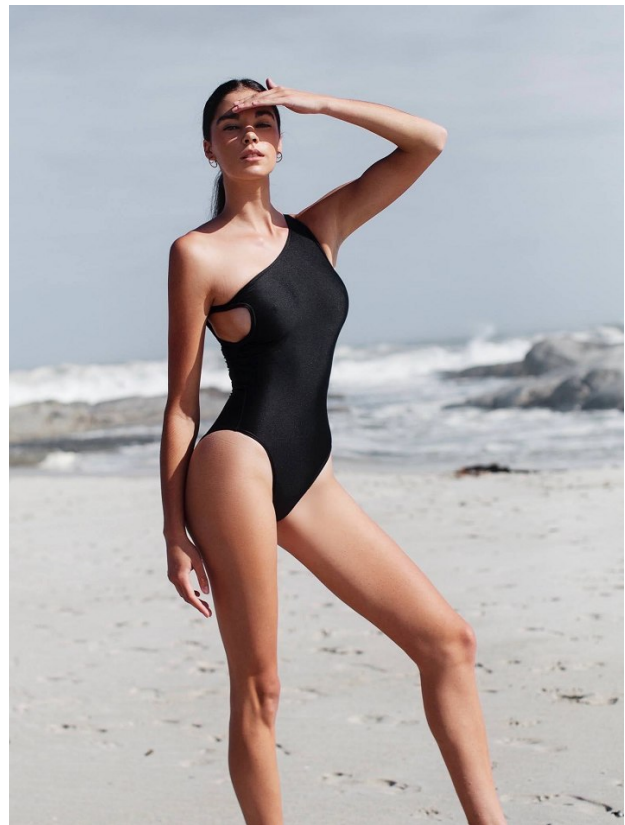

BOSS MODELS

CAPE TOWN

LISA HEYNS

Height: 180cm Bust: 86cm Waist: 63cm Hips: 91cm Shoe: 7 UK Hair: Dark Brown Eyes: Brown

BOSS MODELS

CAPE TOWN

LISA HEYNS

Height: 180cm Bust: 86cm Waist: 63cm Hips: 91cm Shoe: 7 UK Hair: Dark Brown Eyes: Brown

BOSS MODELS

CAPE TOWN

LISA HEYNS

Height: 180cm Bust: 86cm Waist: 63cm Hips: 91cm Shoe: 7 UK Hair: Dark Brown Eyes: Brown