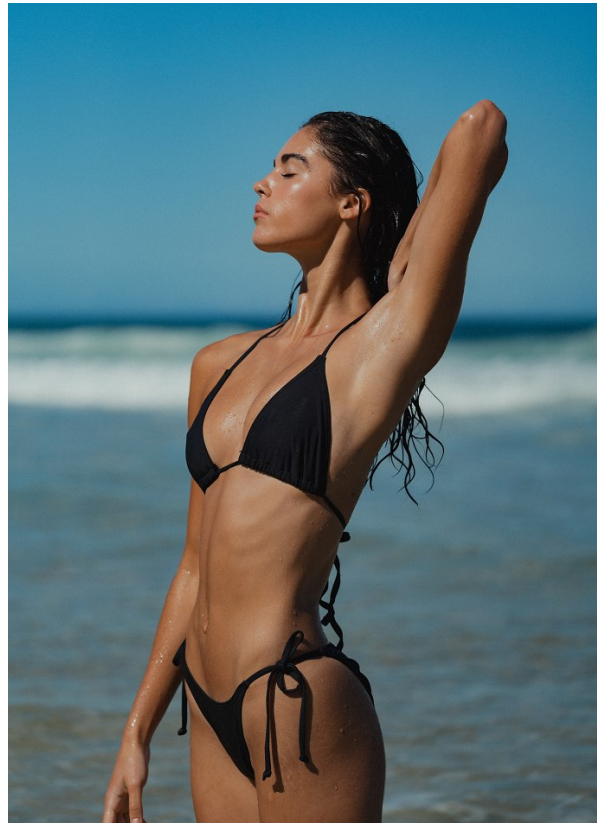

BOSS MODELS

CAPE TOWN

LISA HEYNS

Height: 180cm Bust: 87cm Waist: 64cm Hips: 91cm Shoe: 7 UK Hair: Dark Brown Eyes: Brown

BOSS MODELS

CAPE TOWN

LISA HEYNS

Height: 180cm Bust: 87cm Waist: 64cm Hips: 91cm Shoe: 7 UK Hair: Dark Brown Eyes: Brown