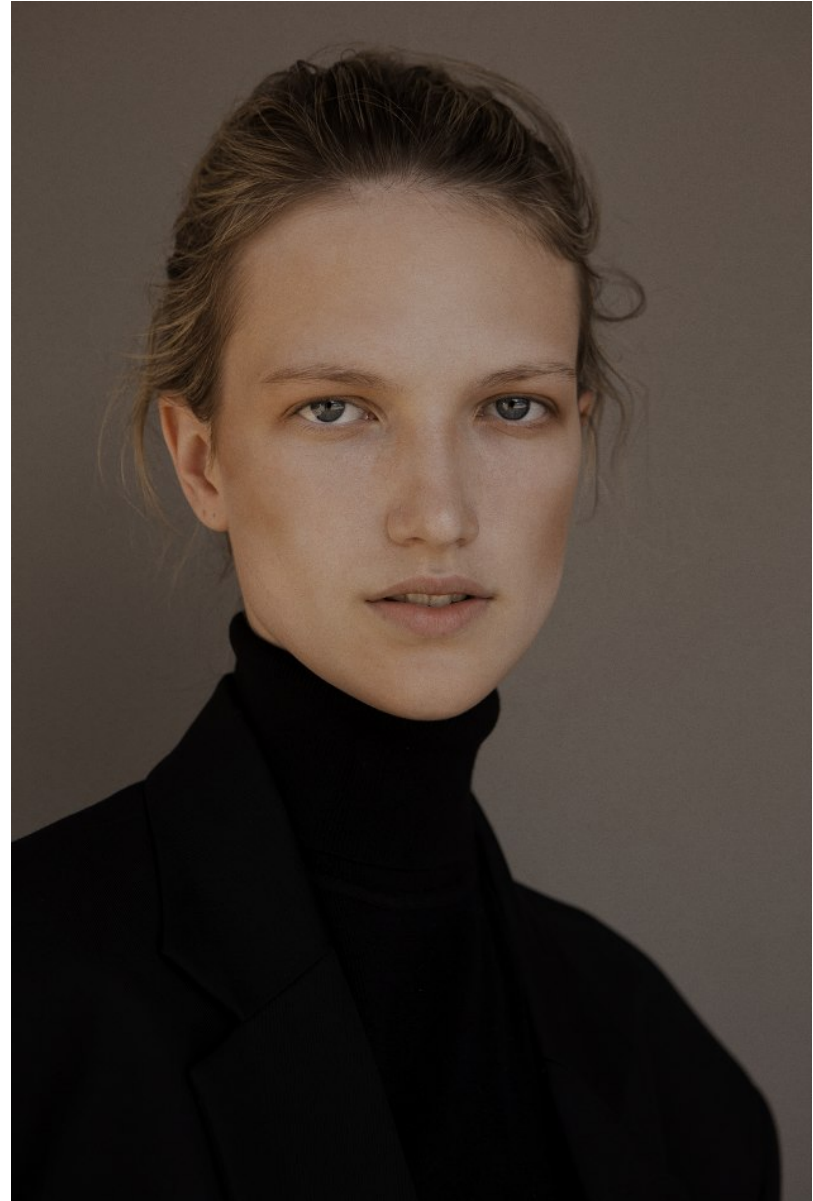

BOSS MODELS

CAPE TOWN

CLAURETTE OOSTHUIZEN

Height: 176cm Bust: 78cm Waist: 65cm Hips: 91cm Shoe: 5 UK Hair: Blonde Eyes: Blue