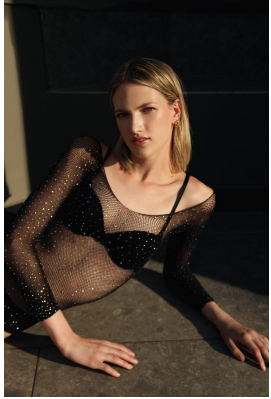

BOSS MODELS

CAPE TOWN

CLAURETTE OOSTHUIZEN

Height: 176cm Bust: 78cm Waist: 65cm Hips: 91cm Shoe: 5 UK Hair: Blonde Eyes: Blue

BOSS MODELS

CAPE TOWN

CLAURETTE OOSTHUIZEN

Height: 176cm Bust: 78cm Waist: 65cm Hips: 91cm Shoe: 5 UK Hair: Blonde Eyes: Blue