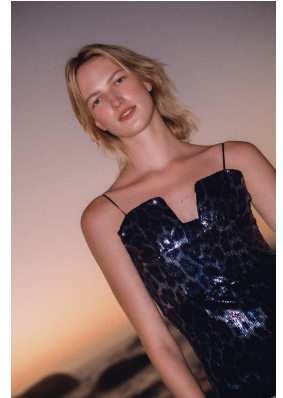

BOSS MODELS

CAPE TOWN

CLAURETTE OOSTHUIZEN

Height: 176cm Bust: 78cm Waist: 65cm Hips: 91cm Shoe: 5 UK Hair: Blonde Eyes: Blue

BOSS MODELS

CAPE TOWN

CLAURETTE OOSTHUIZEN

Height: 176cm Bust: 78cm Waist: 65cm Hips: 91cm Shoe: 5 UK Hair: Blonde Eyes: Blue