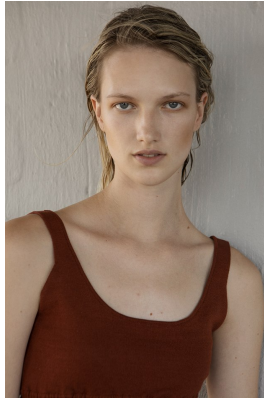

BOSS MODELS

CAPE TOWN

CLAURETTE OOSTHUIZEN

Height: 176cm Bust: 78cm Waist: 65cm Hips: 91cm Shoe: 5 UK Hair: Blonde Eyes: Blue

BOSS MODELS

CAPE TOWN

CLAURETTE OOSTHUIZEN

Height: 176cm Bust: 78cm Waist: 65cm Hips: 91cm Shoe: 5 UK Hair: Blonde Eyes: Blue