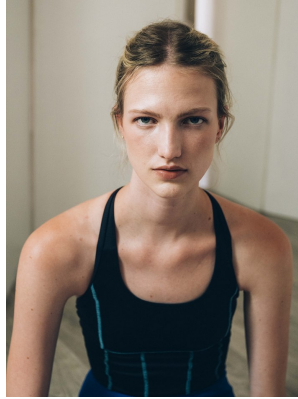

BOSS MODELS

CAPE TOWN

CLAURETTE OOSTHUIZEN

Height: 176cm Bust: 78cm Waist: 65cm Hips: 91cm Shoe: 5 UK Hair: Blonde Eyes: Blue

BOSS MODELS

CAPE TOWN

CLAURETTE OOSTHUIZEN

Height: 176cm Bust: 78cm Waist: 65cm Hips: 91cm Shoe: 5 UK Hair: Blonde Eyes: Blue