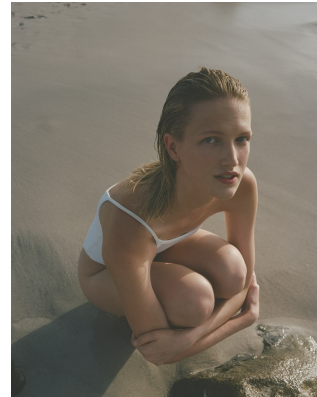

BOSS MODELS

CAPE TOWN

CLAURETTE OOSTHUIZEN

Height: 176cm Bust: 78cm Waist: 65cm Hips: 91cm Shoe: 5 UK Hair: Blonde Eyes: Blue

BOSS MODELS

CAPE TOWN

CLAURETTE OOSTHUIZEN

Height: 176cm Bust: 78cm Waist: 65cm Hips: 91cm Shoe: 5 UK Hair: Blonde Eyes: Blue