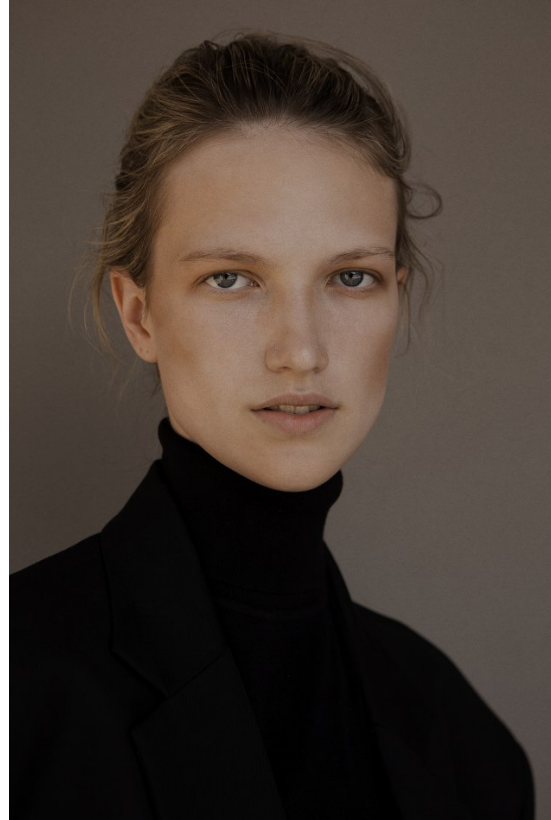

BOSS MODELS

CAPE TOWN

CLAURETTE OOSTHUIZEN

Height: 176cm Bust: 78cm Waist: 65cm Hips: 91cm Shoe: 5 UK Hair: Blonde Eyes: Blue