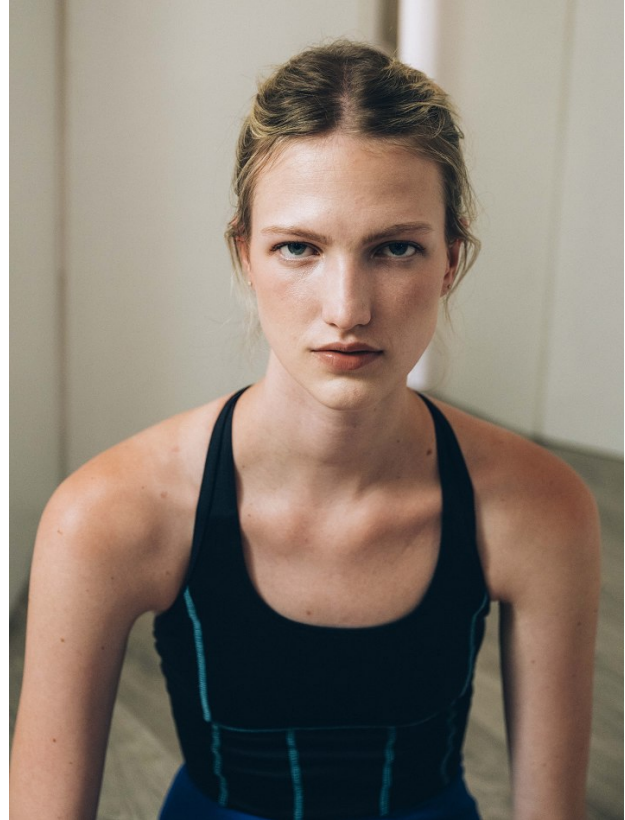

BOSS MODELS

CAPE TOWN

CLAURETTE OOSTHUIZEN

Height: 176cm Bust: 78cm Waist: 65cm Hips: 91cm Shoe: 5 UK Hair: Blonde Eyes: Blue