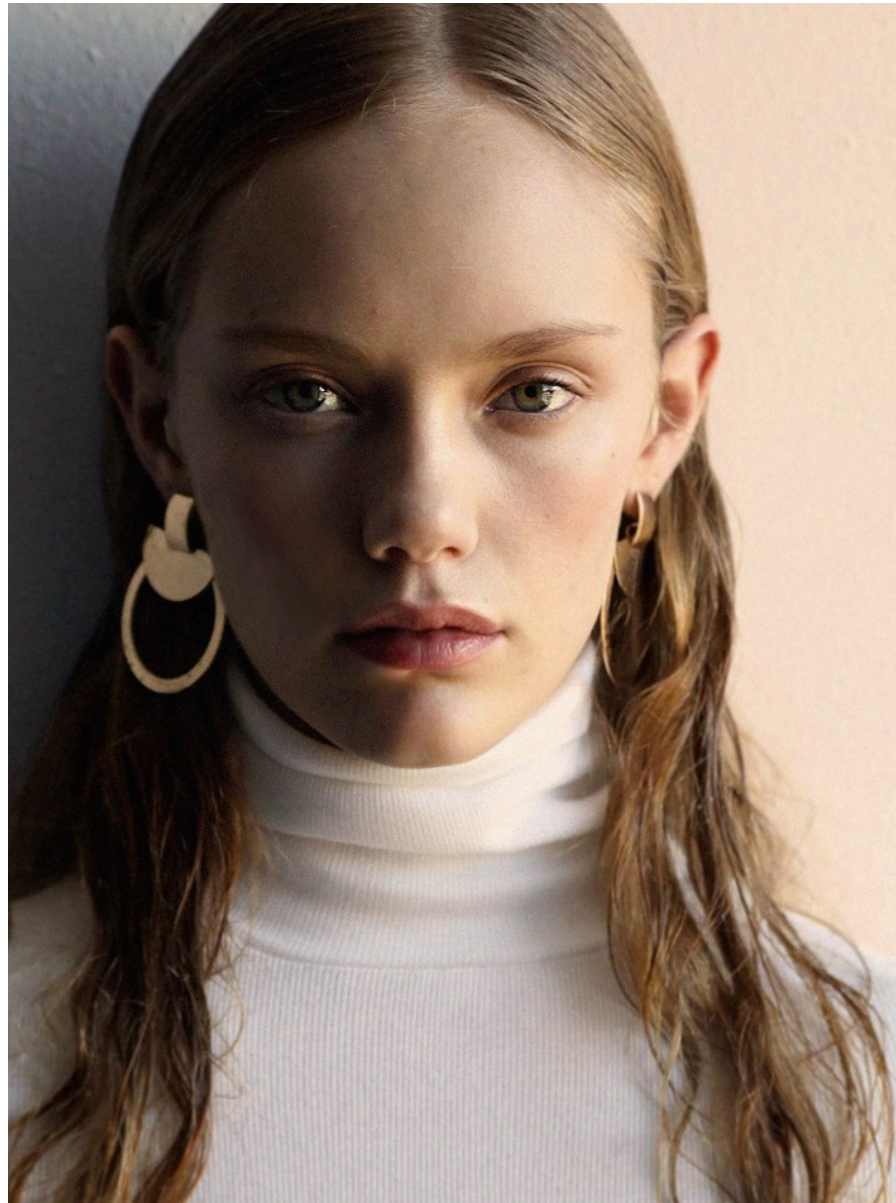

BOSS MODELS

CAPE TOWN

CAITLIN VAN ASWEGEN

Height: 173cm Waist: 62cm Hips: 93cm Shoe: 7 UK(kids) Hair: Blonde Eyes: Green

BOSS MODELS

CAPE TOWN

CAITLIN VAN ASWEGEN

Height: 173cm Waist: 62cm Hips: 93cm Shoe: 7 UK(kids) Hair: Blonde Eyes: Green