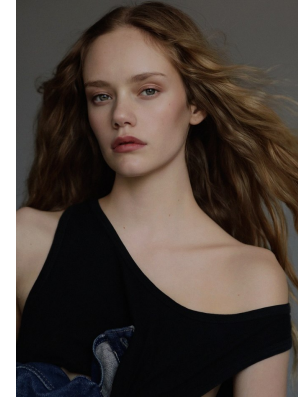

BOSS MODELS

CAPE TOWN

CAITLIN VAN ASWEGEN

Height: 173cm Waist: 62cm Hips: 93cm Shoe: 7 UK(kids) Hair: Blonde Eyes: Green