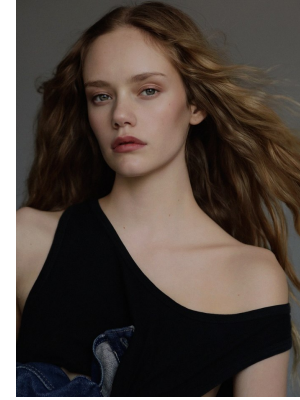

# BOSS MODELS

CAPE TOWN

## CAITLIN VAN ASWEGEN

Height: 173cm Waist: 62cm Hips: 93cm Shoe: 7 UK(kids) Hair: Blonde Eyes: Green