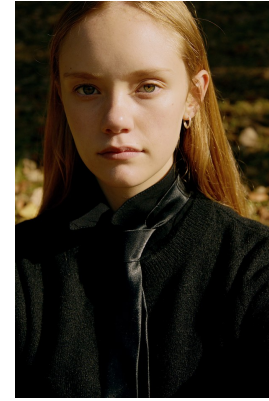

# BOSS MODELS

CAPE TOWN

## CAITLIN VAN ASWEGEN

Height: 173cm Waist: 62cm Hips: 93cm Shoe: 7 UK(kids) Hair: Blonde Eyes: Green