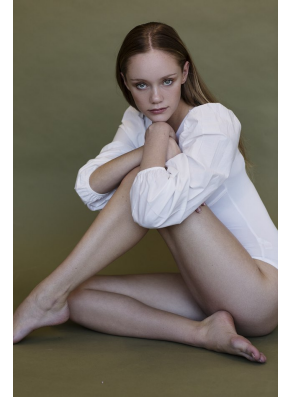

# BOSS MODELS

CAPE TOWN

## CAITLIN VAN ASWEGEN

Height: 173cm Waist: 62cm Hips: 93cm Shoe: 7 UK(kids) Hair: Blonde Eyes: Green