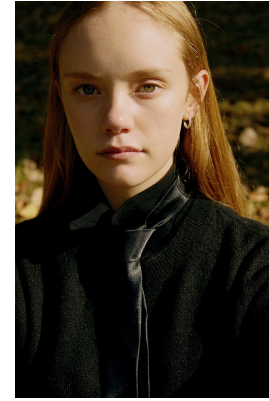

BOSS MODELS

CAPE TOWN

CAITLIN VAN ASWEGEN

Height: 173cm Waist: 62cm Hips: 93cm Shoe: 7 UK(kids) Hair: Blonde Eyes: Green