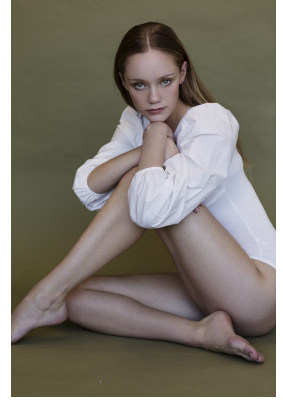

# BOSS MODELS

CAPE TOWN

## CAITLIN VAN ASWEGEN

Height: 173cm Waist: 62cm Hips: 93cm Shoe: 7 UK(kids) Hair: Blonde Eyes: Green