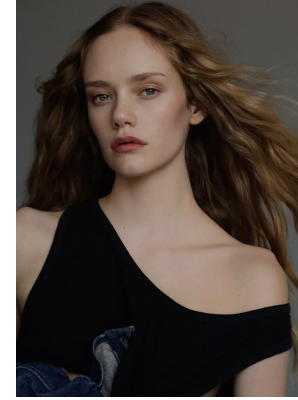

# BOSS MODELS

CAPE TOWN

## CAITLIN VAN ASWEGEN

Height: 173cm Waist: 62cm Hips: 93cm Shoe: 7 UK(kids) Hair: Blonde Eyes: Green