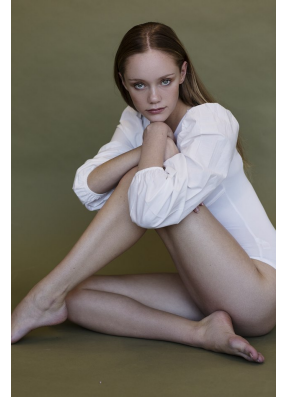

BOSS MODELS

CAPE TOWN

CAITLIN VAN ASWEGEN

Height: 173cm Waist: 62cm Hips: 93cm Shoe: 7 UK(kids) Hair: Blonde Eyes: Green