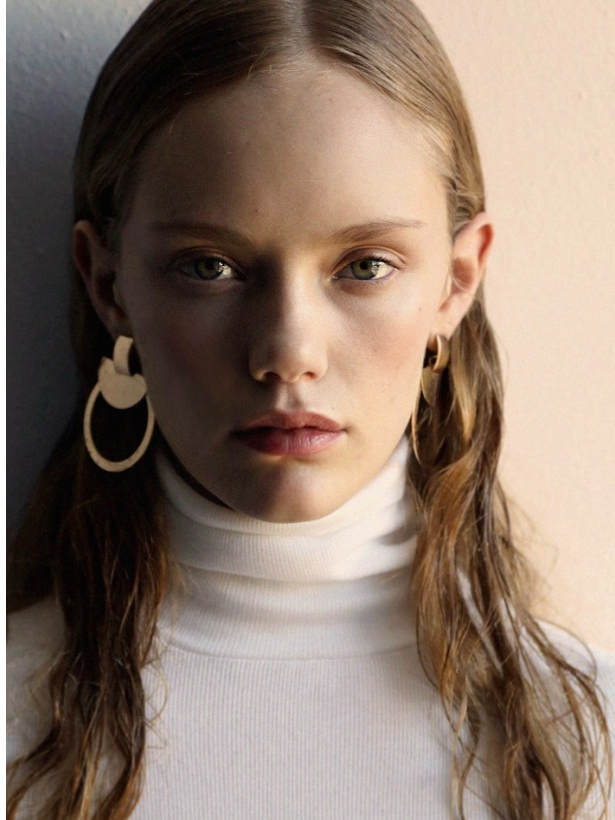

BOSS MODELS

CAPE TOWN

CAITLIN VAN ASWEGEN

Height: 173cm Waist: 62cm Hips: 93cm Shoe: 7 UK(kids) Hair: Blonde Eyes: Green

BOSS MODELS

CAPE TOWN

CAITLIN VAN ASWEGEN

Height: 173cm Waist: 62cm Hips: 93cm Shoe: 7 UK(kids) Hair: Blonde Eyes: Green

BOSS MODELS

CAPE TOWN

CAITLIN VAN ASWEGEN

Height: 173cm Waist: 62cm Hips: 93cm Shoe: 7 UK(kids) Hair: Blonde Eyes: Green