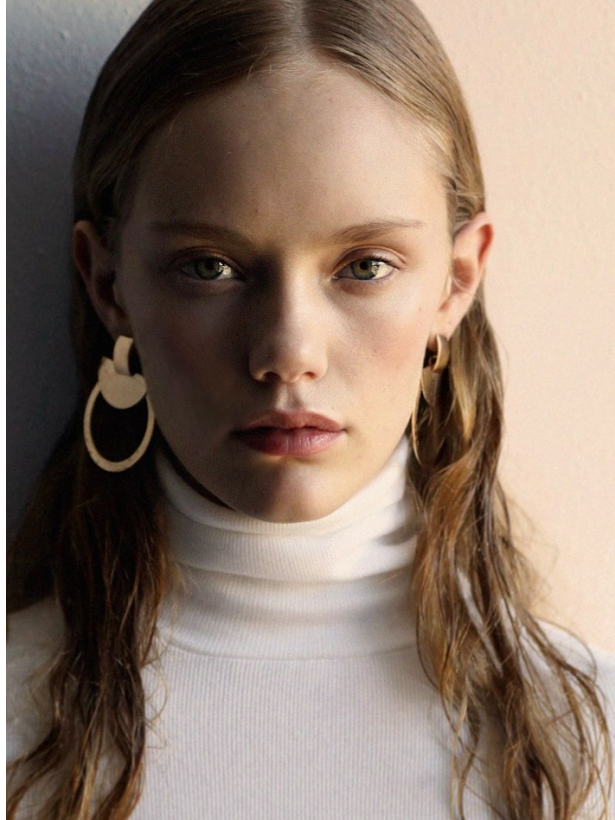

# BOSS MODELS

CAPE TOWN

CAITLIN VAN ASWEGEN

Height: 173cm Waist: 62cm Hips: 93cm Shoe: 7 UK(kids) Hair: Blonde Eyes: Green