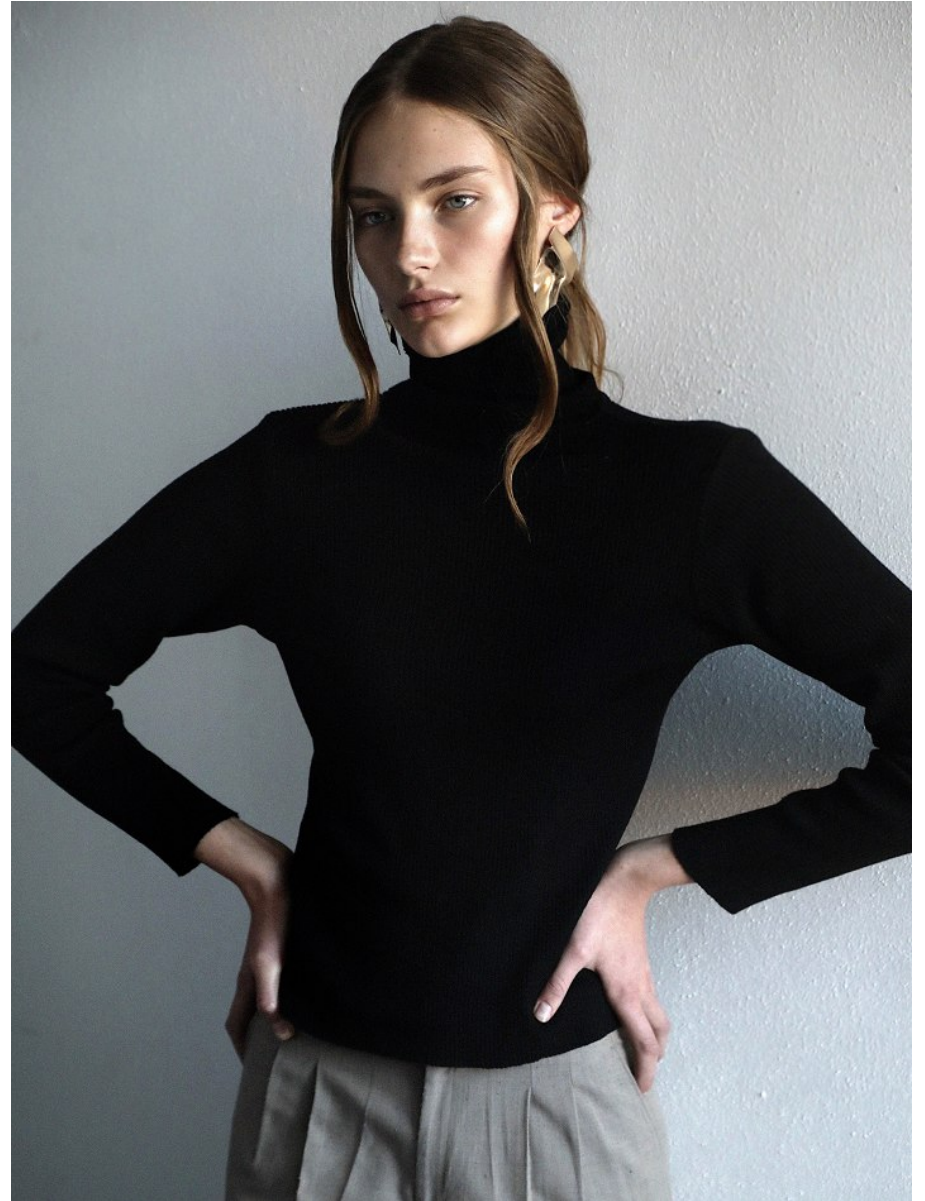

BOSS MODELS

CAPE TOWN

ANNEBELLE VAN ASWEGEN

Height: 176cm Waist: 60cm Hips: 92cm Shoe: 8 UK(kids) Hair: Dark Blonde Eyes: Blue/Green