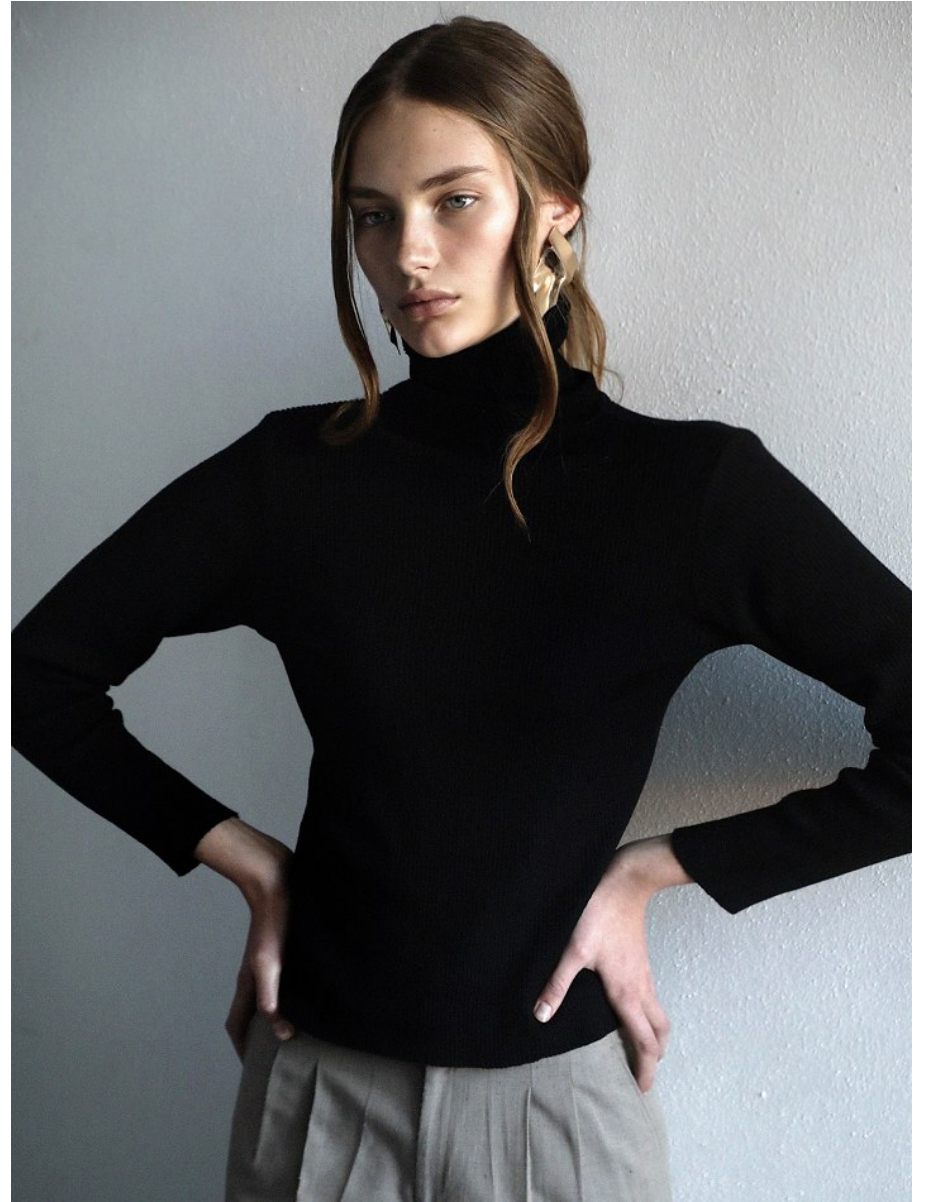

BOSS MODELS

CAPE TOWN

ANNEBELLE VAN ASWEGEN

Height: 178cm Waist: 60cm Hips: 92cm Shoe: 8 UK Hair: Dark Blonde Eyes: Blue/Green