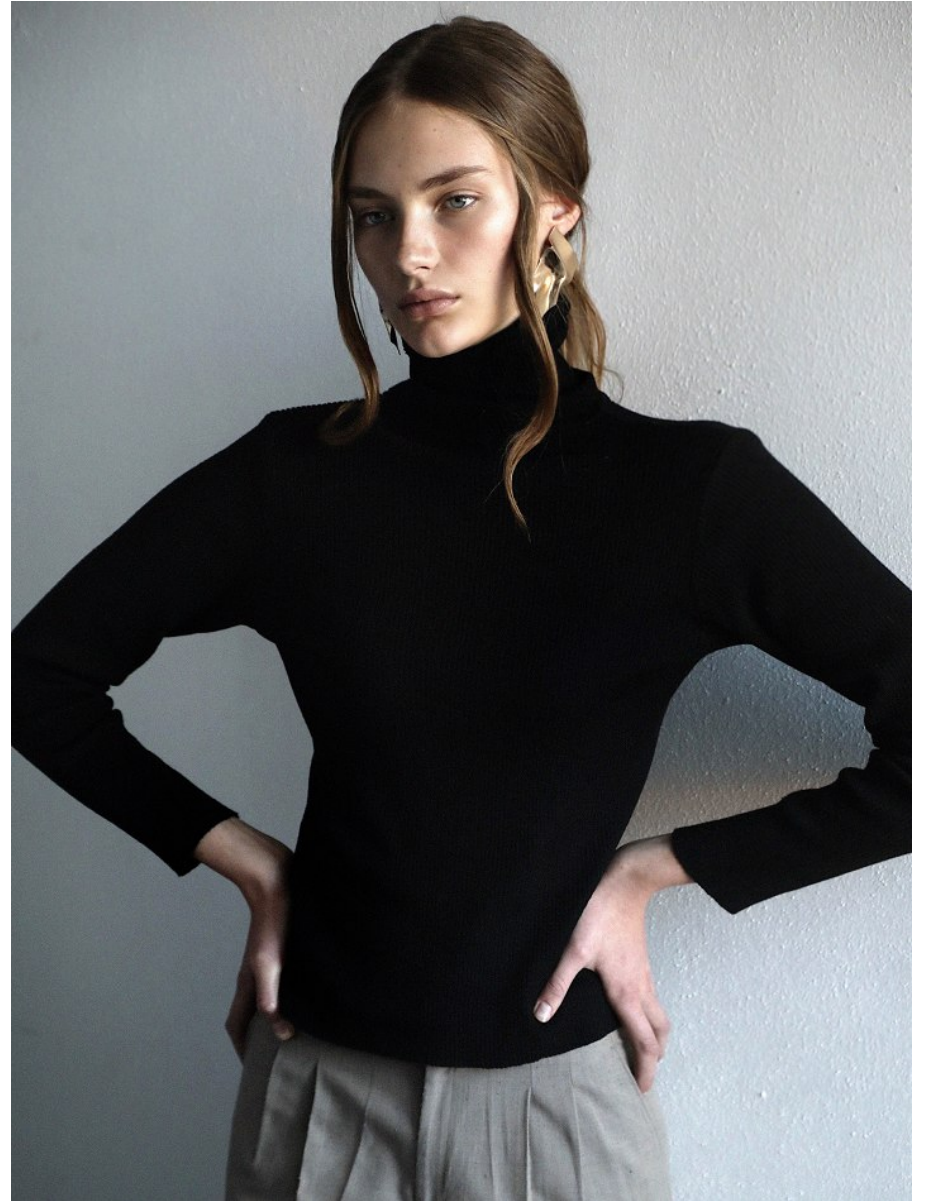

BOSS MODELS

CAPE TOWN

ANNEBELLE VAN ASWEGEN

Height: 178cm Waist: 60cm Hips: 92cm Shoe: 8 UK Hair: Dark Blonde Eyes: Blue/Green