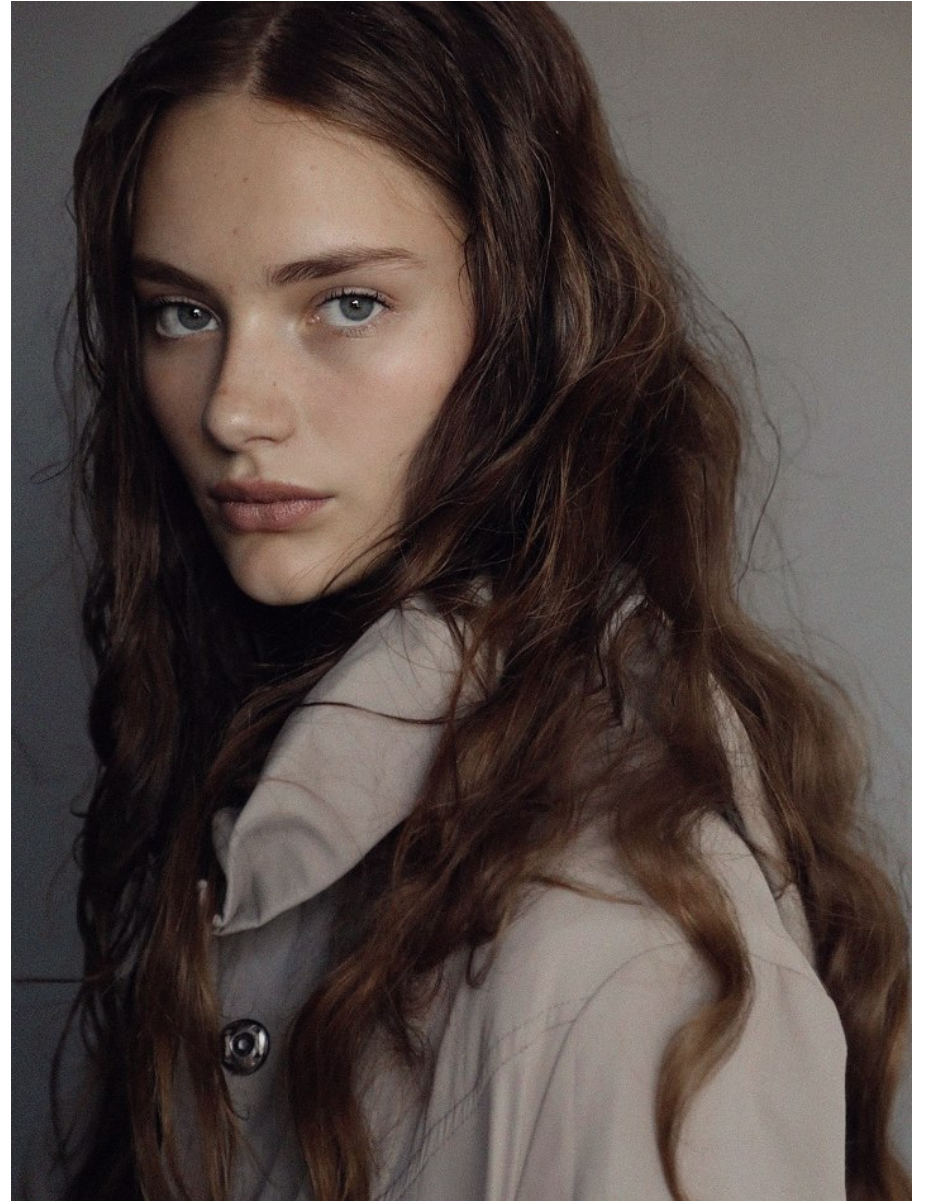

BOSS MODELS

CAPE TOWN

ANNEBELLE VAN ASWEGEN

Height: 176cm Waist: 60cm Hips: 92cm Shoe: 8 UK(kids) Hair: Dark Blonde Eyes: Blue/Green