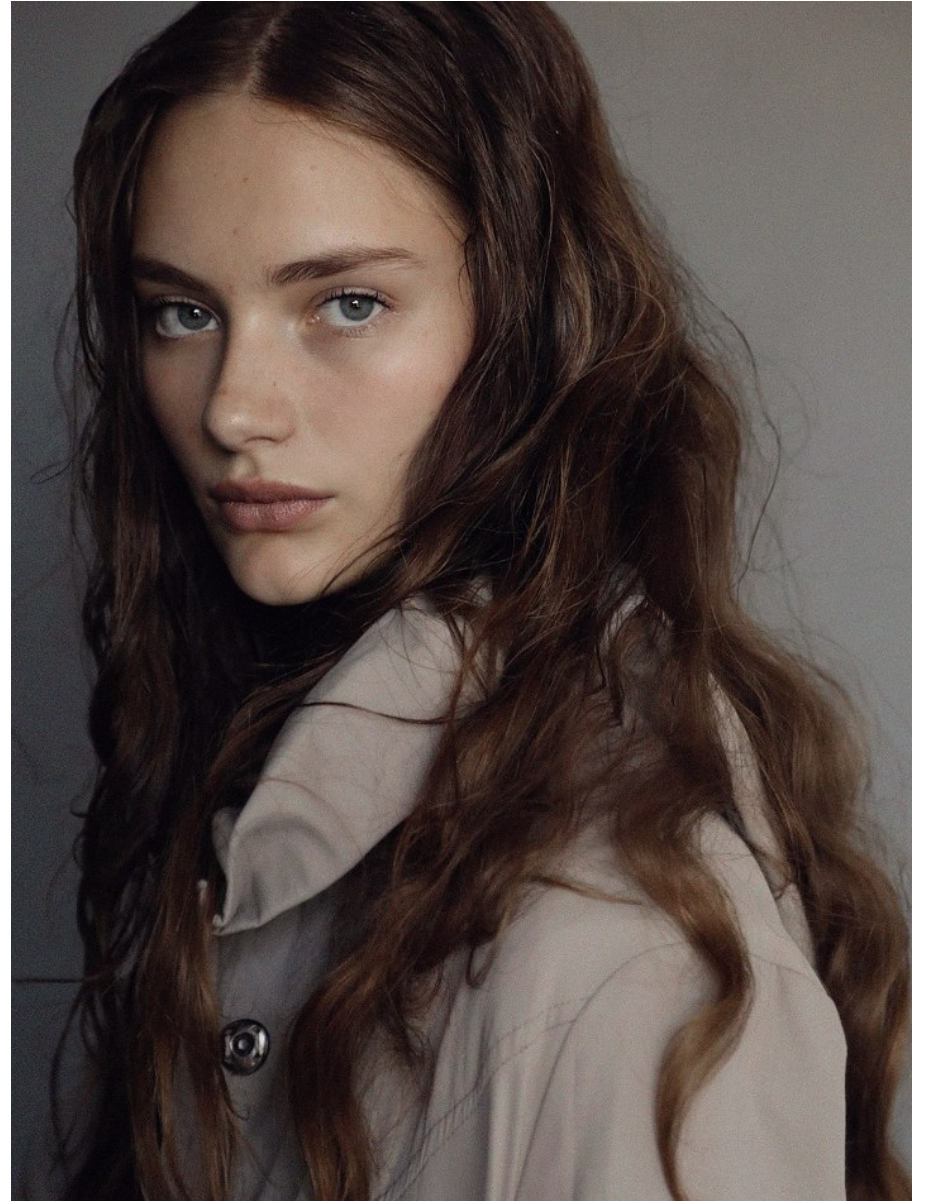

BOSS MODELS

CAPE TOWN

ANNEBELLE VAN ASWEGEN

Height: 178cm Waist: 60cm Hips: 92cm Shoe: 8 UK Hair: Dark Blonde Eyes: Blue/Green