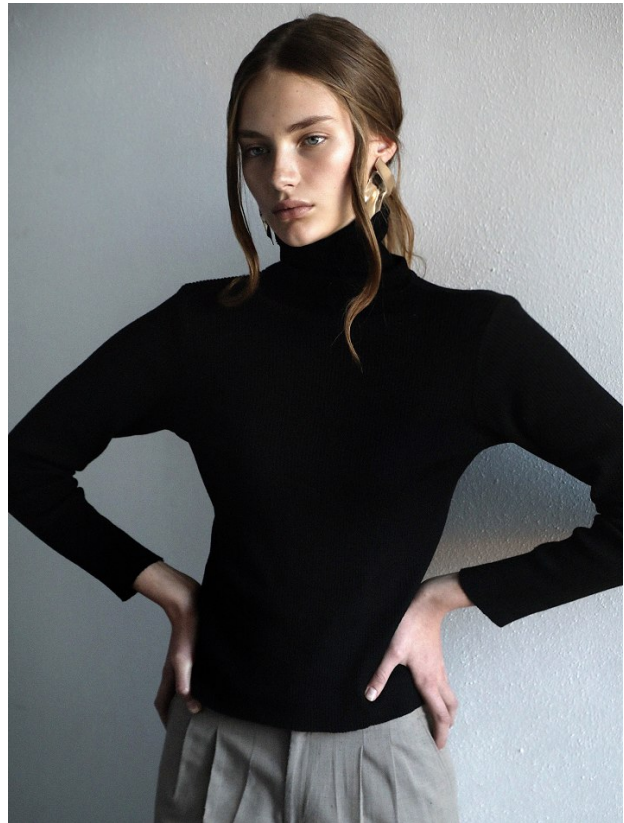

BOSS MODELS

CAPE TOWN

ANNEBELLE VAN ASWEGEN

Height: 178cm Waist: 60cm Hips: 92cm Shoe: 8 UK Hair: Dark Blonde Eyes: Blue/Green

BOSS MODELS

CAPE TOWN

ANNEBELLE VAN ASWEGEN

Height: 178cm Waist: 60cm Hips: 92cm Shoe: 8 UK Hair: Dark Blonde Eyes: Blue/Green

BOSS MODELS

CAPE TOWN

ANNEBELLE VAN ASWEGEN

Height: 178cm Waist: 60cm Hips: 92cm Shoe: 8 UK Hair: Dark Blonde Eyes: Blue/Green