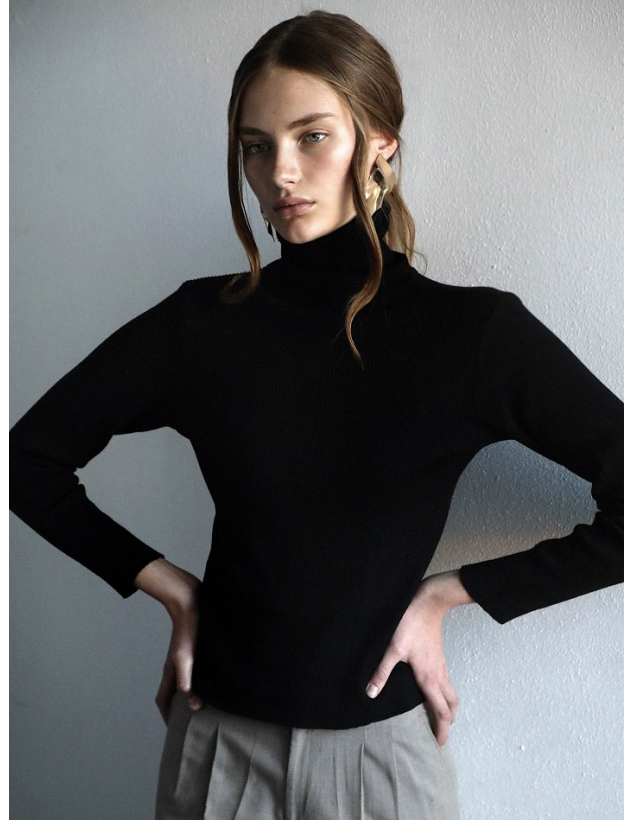

BOSS MODELS

CAPE TOWN

ANNEBELLE VAN ASWEGEN

Height: 178cm Waist: 60cm Hips: 92cm Shoe: 8 UK Hair: Dark Blonde Eyes: Blue/Green

BOSS MODELS

CAPE TOWN

ANNEBELLE VAN ASWEGEN

Height: 178cm Waist: 60cm Hips: 92cm Shoe: 8 UK Hair: Dark Blonde Eyes: Blue/Green