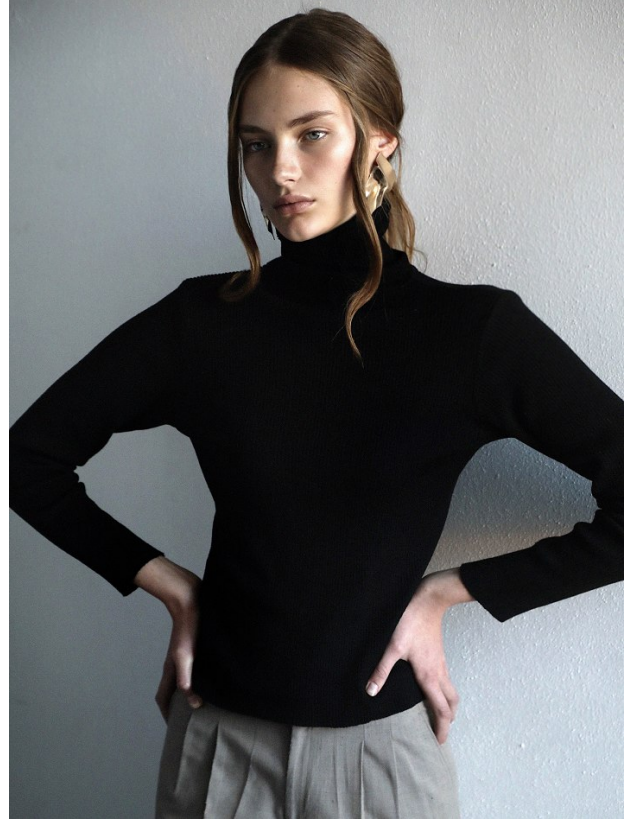

# BOSS MODELS

CAPE TOWN

ANNEBELLE VAN ASWEGEN

Height: 178cm Waist: 60cm Hips: 92cm Shoe: 8 UK Hair: Dark Blonde Eyes: Blue/Green