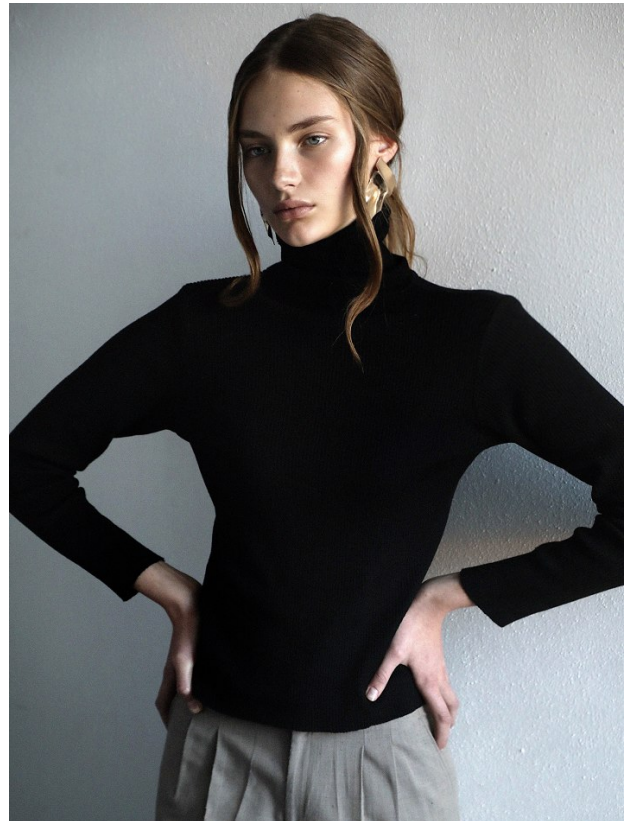

BOSS MODELS

CAPE TOWN

ANNEBELLE VAN ASWEGEN

Height: 178cm Waist: 60cm Hips: 92cm Shoe: 8 UK Hair: Dark Blonde Eyes: Blue/Green