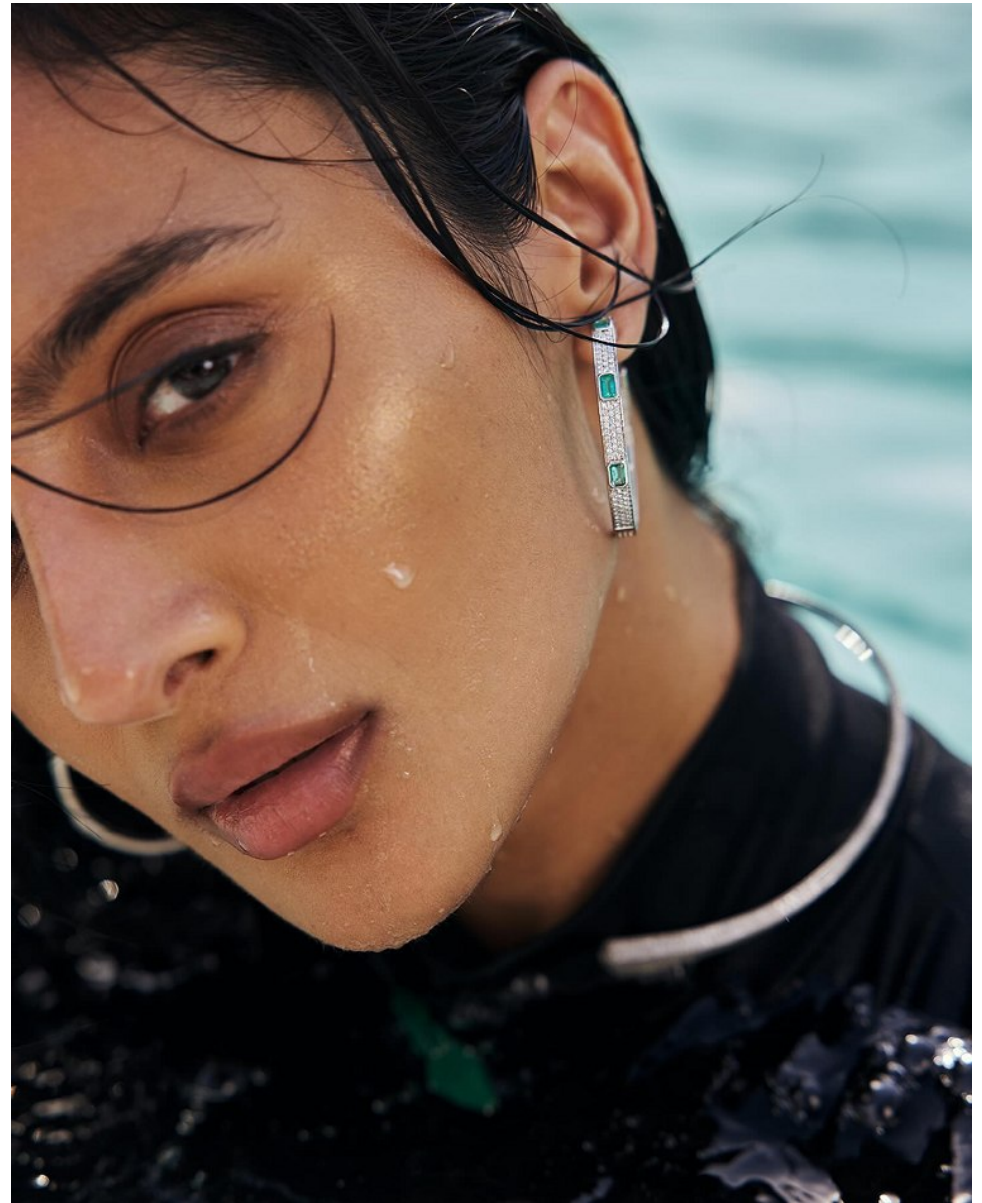

BOSS MODELS

CAPE TOWN

SONALE SHARMA

Height: 181cm Bust: 84cm Waist: 62cm Hips: 90cm Shoe: 6.5 UK Hair: Dark Brown Eyes: Dark Brown