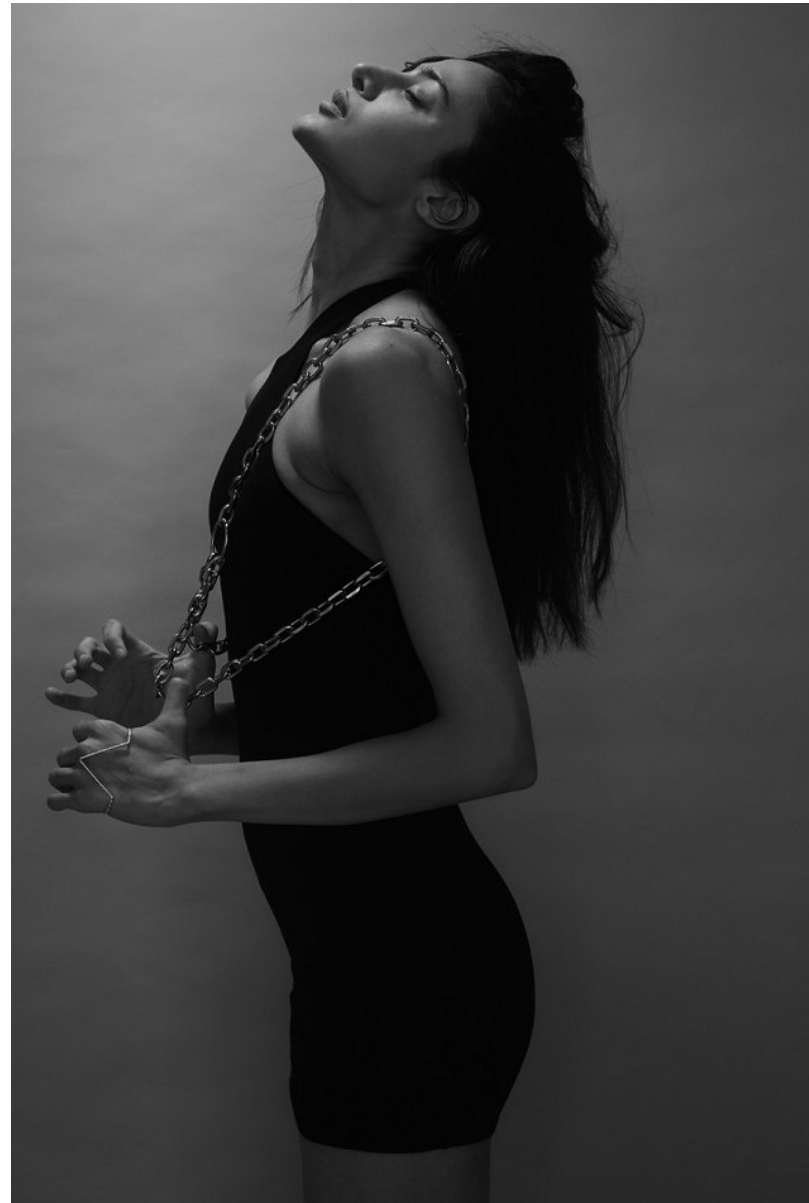

BOSS MODELS

CAPE TOWN

SONALE SHARMA

Height: 181cm Bust: 84cm Waist: 62cm Hips: 90cm Shoe: 6.5 UK Hair: Dark Brown Eyes: Dark Brown

BOSS MODELS

CAPE TOWN

SONALE SHARMA

Height: 181cm Bust: 84cm Waist: 62cm Hips: 90cm Shoe: 6.5 UK Hair: Dark Brown Eyes: Dark Brown