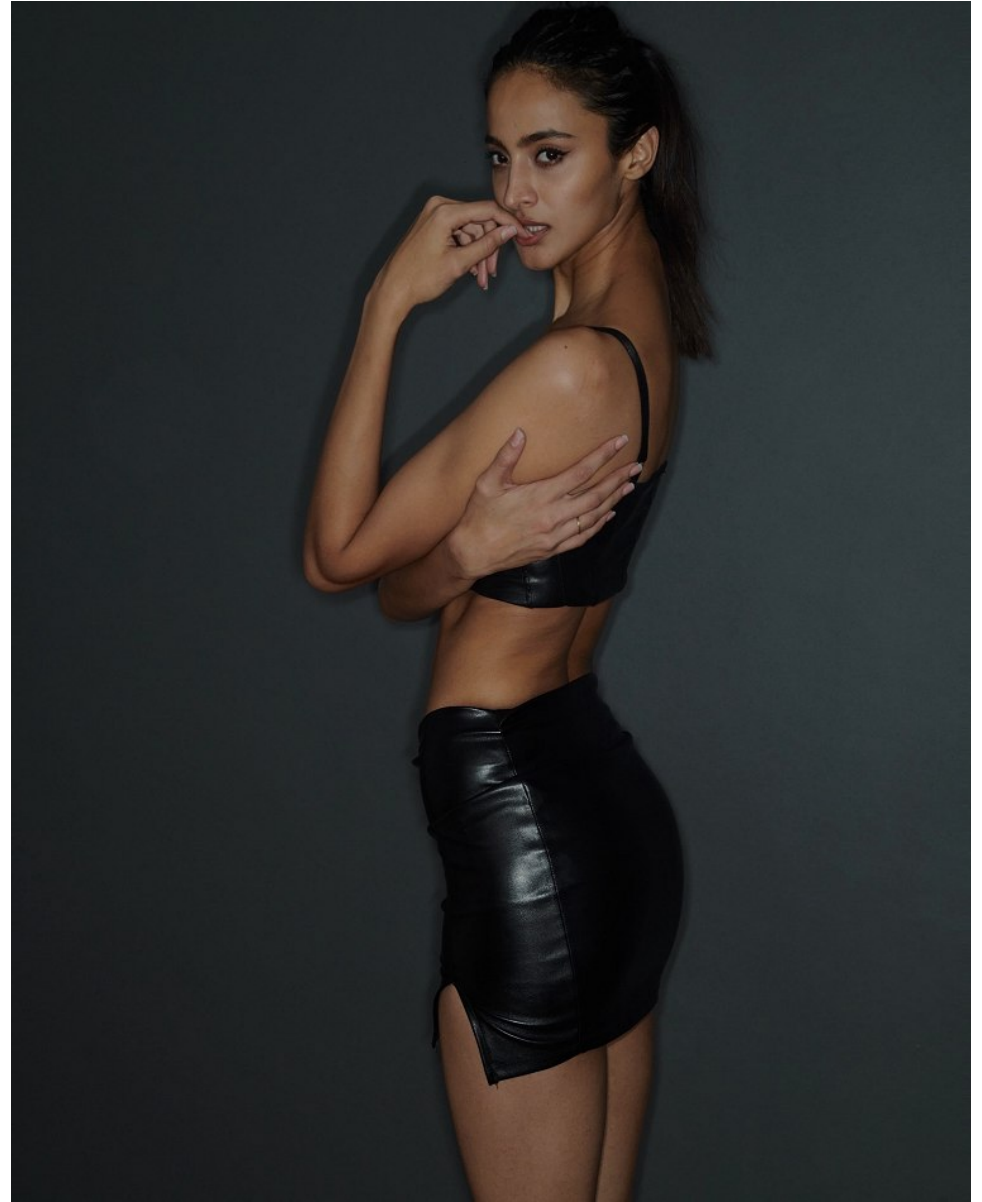

BOSS MODELS

CAPE TOWN

SONALE SHARMA

Height: 181cm Bust: 84cm Waist: 62cm Hips: 90cm Shoe: 6.5 UK Hair: Dark Brown Eyes: Dark Brown

BOSS MODELS

CAPE TOWN

SONALE SHARMA

Height: 181cm Bust: 84cm Waist: 62cm Hips: 90cm Shoe: 6.5 UK Hair: Dark Brown Eyes: Dark Brown