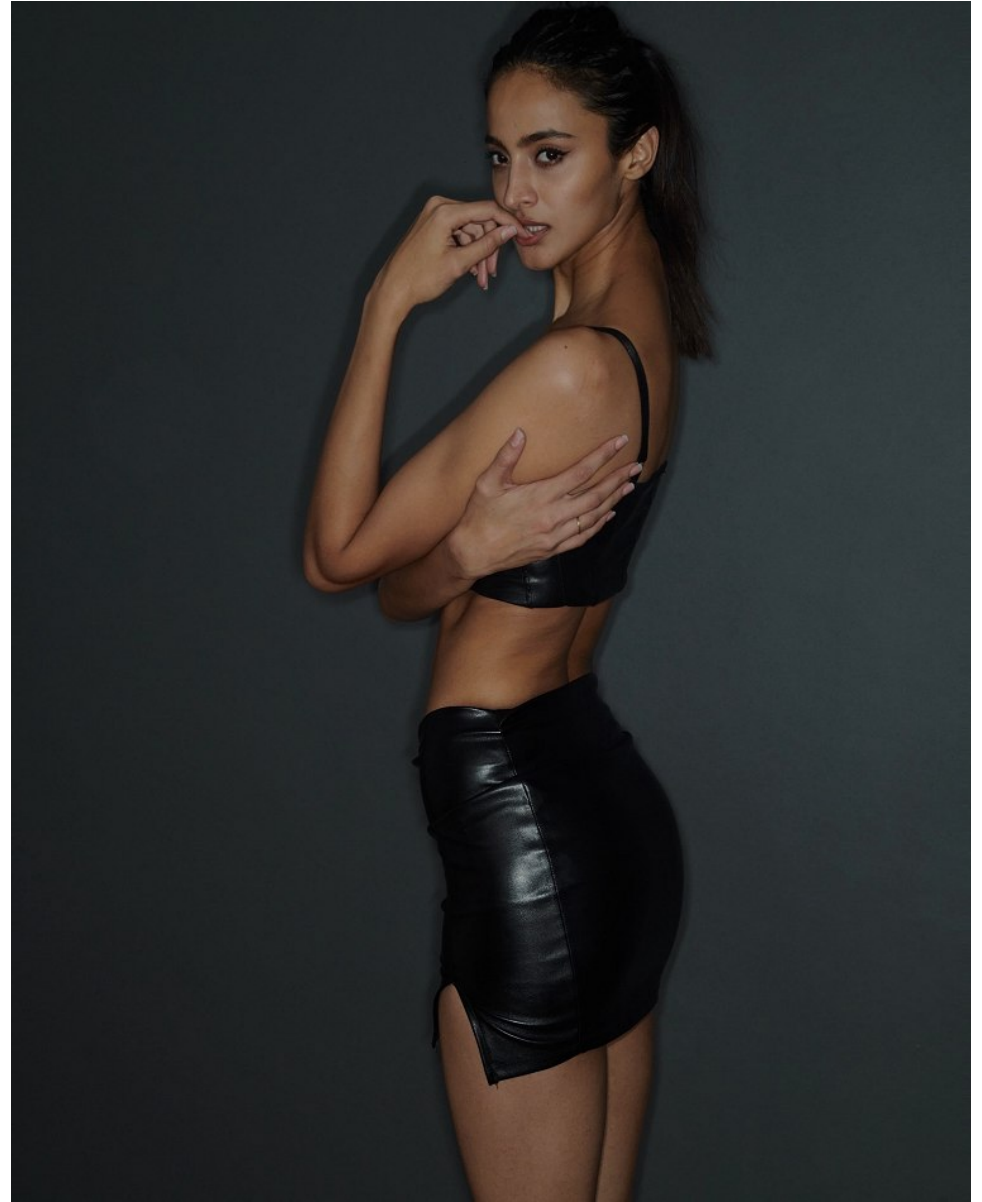

BOSS MODELS

CAPE TOWN

SONALE SHARMA

Height: 181cm Bust: 82cm Waist: 61cm Hips: 89cm Shoe: 6 UK Hair: Dark Brown Eyes: Dark Brown

BOSS MODELS

CAPE TOWN

SONALE SHARMA

Height: 181cm Bust: 82cm Waist: 61cm Hips: 89cm Shoe: 6 UK Hair: Dark Brown Eyes: Dark Brown