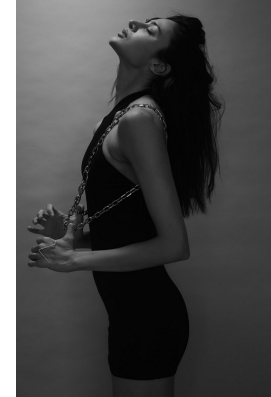

BOSS MODELS

CAPE TOWN

SONALE SHARMA

Height: 181cm Bust: 84cm Waist: 62cm Hips: 90cm Shoe: 6.5 UK Hair: Dark Brown Eyes: Dark Brown

BOSS MODELS

CAPE TOWN

SONALE SHARMA

Height: 181cm Bust: 84cm Waist: 62cm Hips: 90cm Shoe: 6.5 UK Hair: Dark Brown Eyes: Dark Brown