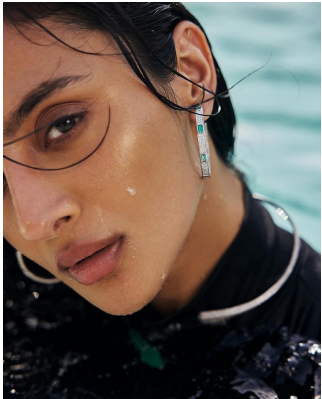

BOSS MODELS

CAPE TOWN

SONALE SHARMA

Height: 181cm Bust: 84cm Waist: 62cm Hips: 90cm Shoe: 6.5 UK Hair: Dark Brown Eyes: Dark Brown

BOSS MODELS

CAPE TOWN

SONALE SHARMA

Height: 181cm Bust: 84cm Waist: 62cm Hips: 90cm Shoe: 6.5 UK Hair: Dark Brown Eyes: Dark Brown