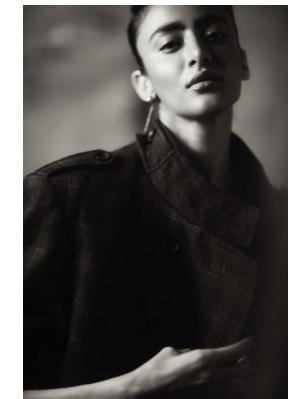

# BOSS MODELS

CAPE TOWN

## SONALE SHARMA

Height: 180cm Bust: 84cm Waist: 62cm Hips: 90cm Shoe: 6.5 UK Hair: Dark Brown Eyes: Dark Brown