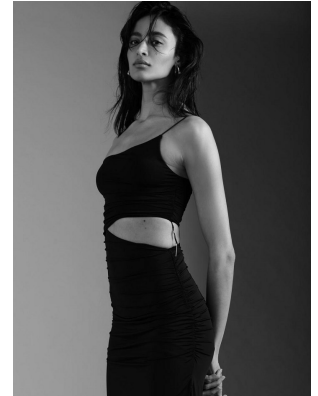

BOSS MODELS

CAPE TOWN

SONALE SHARMA

Height: 181cm Bust: 84cm Waist: 62cm Hips: 90cm Shoe: 6.5 UK Hair: Dark Brown Eyes: Dark Brown

BOSS MODELS

CAPE TOWN

SONALE SHARMA

Height: 181cm Bust: 84cm Waist: 62cm Hips: 90cm Shoe: 6.5 UK Hair: Dark Brown Eyes: Dark Brown