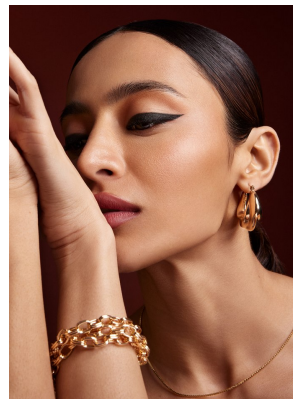

# BOSS MODELS

CAPE TOWN

## SONALE SHARMA

Height: 180cm Bust: 84cm Waist: 62cm Hips: 90cm Shoe: 6.5 UK Hair: Dark Brown Eyes: Dark Brown