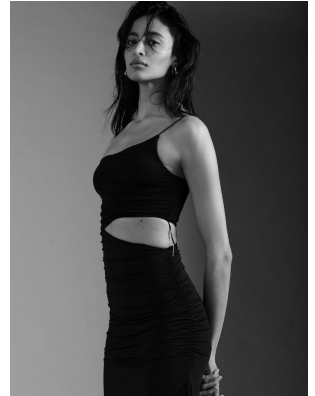

BOSS MODELS

CAPE TOWN

SONALE SHARMA

Height: 181cm Bust: 82cm Waist: 61cm Hips: 89cm Shoe: 6 UK Hair: Dark Brown Eyes: Dark Brown

BOSS MODELS

CAPE TOWN

SONALE SHARMA

Height: 181cm Bust: 82cm Waist: 61cm Hips: 89cm Shoe: 6 UK Hair: Dark Brown Eyes: Dark Brown