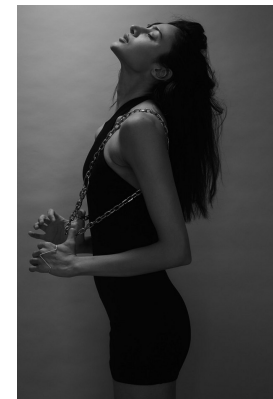

BOSS MODELS

CAPE TOWN

SONALE SHARMA

Height: 181cm Bust: 84cm Waist: 62cm Hips: 90cm Shoe: 6.5 UK Hair: Dark Brown Eyes: Dark Brown

BOSS MODELS

CAPE TOWN

SONALE SHARMA

Height: 181cm Bust: 84cm Waist: 62cm Hips: 90cm Shoe: 6.5 UK Hair: Dark Brown Eyes: Dark Brown