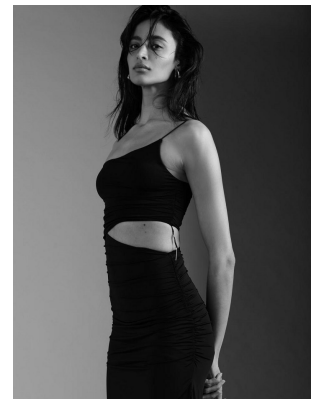

BOSS MODELS

CAPE TOWN

SONALE SHARMA

Height: 181cm Bust: 84cm Waist: 62cm Hips: 90cm Shoe: 6.5 UK Hair: Dark Brown Eyes: Dark Brown

BOSS MODELS

CAPE TOWN

SONALE SHARMA

Height: 181cm Bust: 84cm Waist: 62cm Hips: 90cm Shoe: 6.5 UK Hair: Dark Brown Eyes: Dark Brown