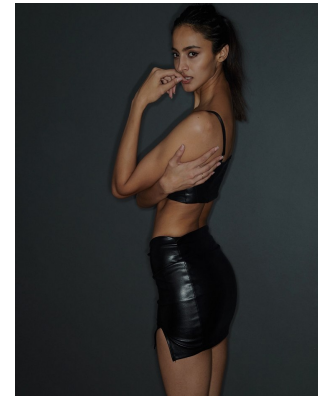

BOSS MODELS

CAPE TOWN

SONALE SHARMA

Height: 181cm Bust: 84cm Waist: 62cm Hips: 90cm Shoe: 6.5 UK Hair: Dark Brown Eyes: Dark Brown

BOSS MODELS

CAPE TOWN

SONALE SHARMA

Height: 181cm Bust: 84cm Waist: 62cm Hips: 90cm Shoe: 6.5 UK Hair: Dark Brown Eyes: Dark Brown