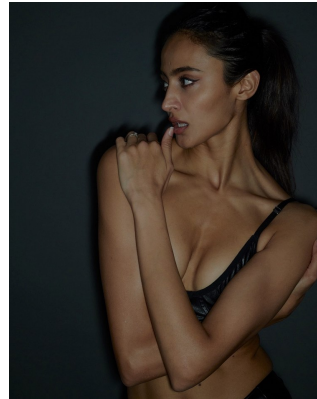

BOSS MODELS

CAPE TOWN

SONALE SHARMA

Height: 181cm Bust: 82cm Waist: 61cm Hips: 89cm Shoe: 6 UK Hair: Dark Brown Eyes: Dark Brown

BOSS MODELS

CAPE TOWN

SONALE SHARMA

Height: 181cm Bust: 82cm Waist: 61cm Hips: 89cm Shoe: 6 UK Hair: Dark Brown Eyes: Dark Brown