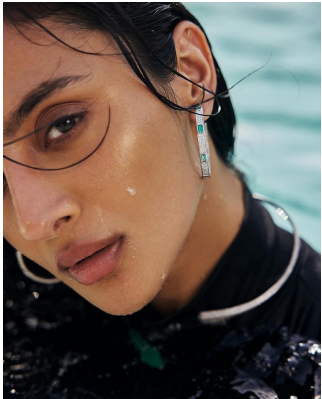

BOSS MODELS

CAPE TOWN

SONALE SHARMA

Height: 181cm Bust: 82cm Waist: 61cm Hips: 89cm Shoe: 6 UK Hair: Dark Brown Eyes: Dark Brown

BOSS MODELS

CAPE TOWN

SONALE SHARMA

Height: 181cm Bust: 82cm Waist: 61cm Hips: 89cm Shoe: 6 UK Hair: Dark Brown Eyes: Dark Brown