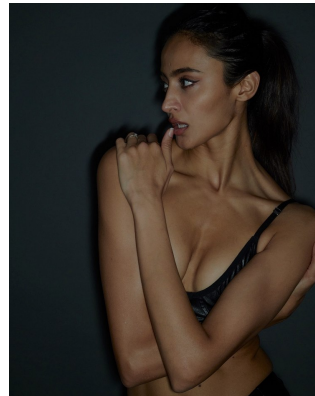

BOSS MODELS

CAPE TOWN

SONALE SHARMA

Height: 181cm Bust: 84cm Waist: 62cm Hips: 90cm Shoe: 6.5 UK Hair: Dark Brown Eyes: Dark Brown

BOSS MODELS

CAPE TOWN

SONALE SHARMA

Height: 181cm Bust: 84cm Waist: 62cm Hips: 90cm Shoe: 6.5 UK Hair: Dark Brown Eyes: Dark Brown