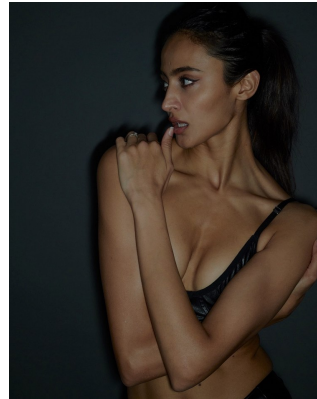

BOSS MODELS

CAPE TOWN

SONALE SHARMA

Height: 181cm Bust: 84cm Waist: 62cm Hips: 90cm Shoe: 6.5 UK Hair: Dark Brown Eyes: Dark Brown

BOSS MODELS

CAPE TOWN

SONALE SHARMA

Height: 181cm Bust: 84cm Waist: 62cm Hips: 90cm Shoe: 6.5 UK Hair: Dark Brown Eyes: Dark Brown