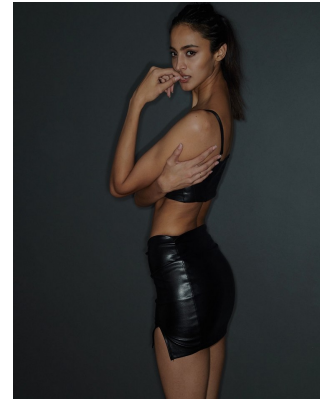

BOSS MODELS

CAPE TOWN

SONALE SHARMA

Height: 181cm Bust: 82cm Waist: 61cm Hips: 89cm Shoe: 6 UK Hair: Dark Brown Eyes: Dark Brown

BOSS MODELS

CAPE TOWN

SONALE SHARMA

Height: 181cm Bust: 82cm Waist: 61cm Hips: 89cm Shoe: 6 UK Hair: Dark Brown Eyes: Dark Brown