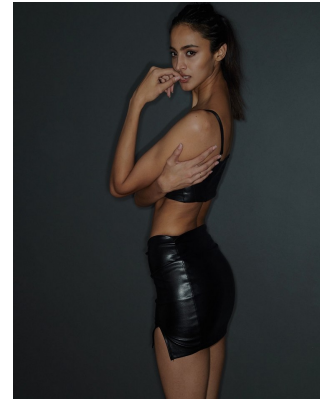

BOSS MODELS

CAPE TOWN

SONALE SHARMA

Height: 181cm Bust: 84cm Waist: 62cm Hips: 90cm Shoe: 6.5 UK Hair: Dark Brown Eyes: Dark Brown

BOSS MODELS

CAPE TOWN

SONALE SHARMA

Height: 181cm Bust: 84cm Waist: 62cm Hips: 90cm Shoe: 6.5 UK Hair: Dark Brown Eyes: Dark Brown