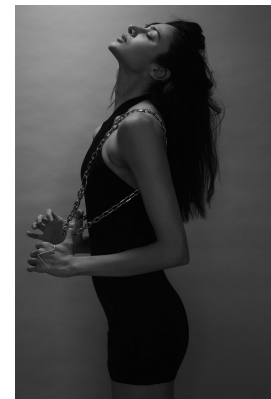

BOSS MODELS

CAPE TOWN

SONALE SHARMA

Height: 181cm Bust: 82cm Waist: 61cm Hips: 89cm Shoe: 6 UK Hair: Dark Brown Eyes: Dark Brown

BOSS MODELS

CAPE TOWN

SONALE SHARMA

Height: 181cm Bust: 82cm Waist: 61cm Hips: 89cm Shoe: 6 UK Hair: Dark Brown Eyes: Dark Brown