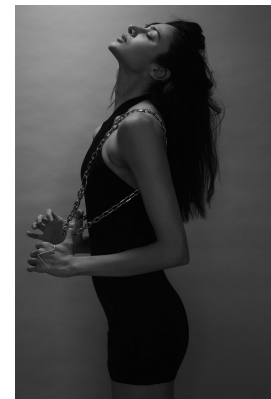

BOSS MODELS

CAPE TOWN

SONALE SHARMA

Height: 181cm Bust: 84cm Waist: 62cm Hips: 90cm Shoe: 6.5 UK Hair: Dark Brown Eyes: Dark Brown

BOSS MODELS

CAPE TOWN

SONALE SHARMA

Height: 181cm Bust: 84cm Waist: 62cm Hips: 90cm Shoe: 6.5 UK Hair: Dark Brown Eyes: Dark Brown