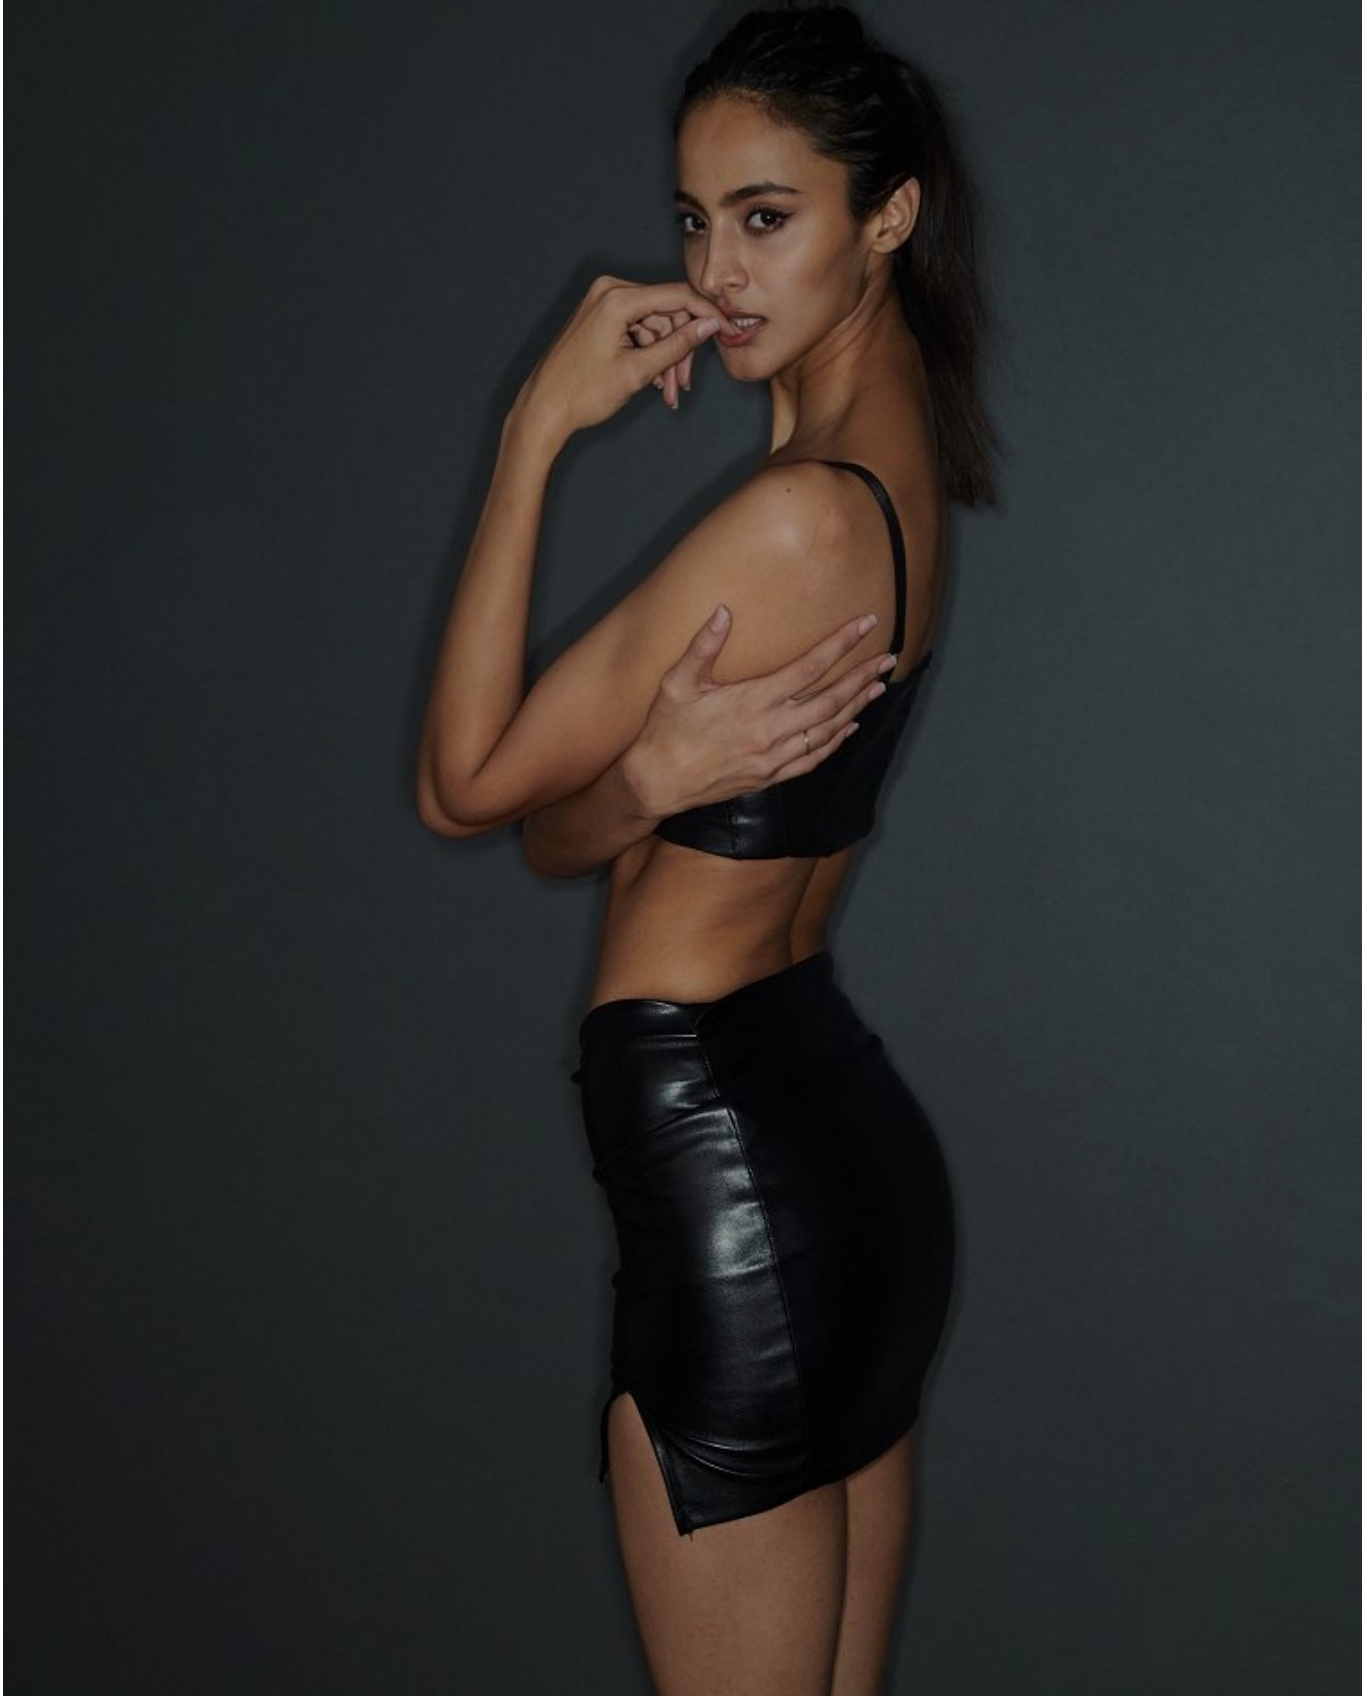

SONALE SHARMA

BOSS MODELS

CAPE TOWN

SONALE SHARMA

Height: 181cm Bust: 84cm Waist: 62cm Hips: 90cm Shoe: 6.5 UK Hair: Dark Brown Eyes: Dark Brown