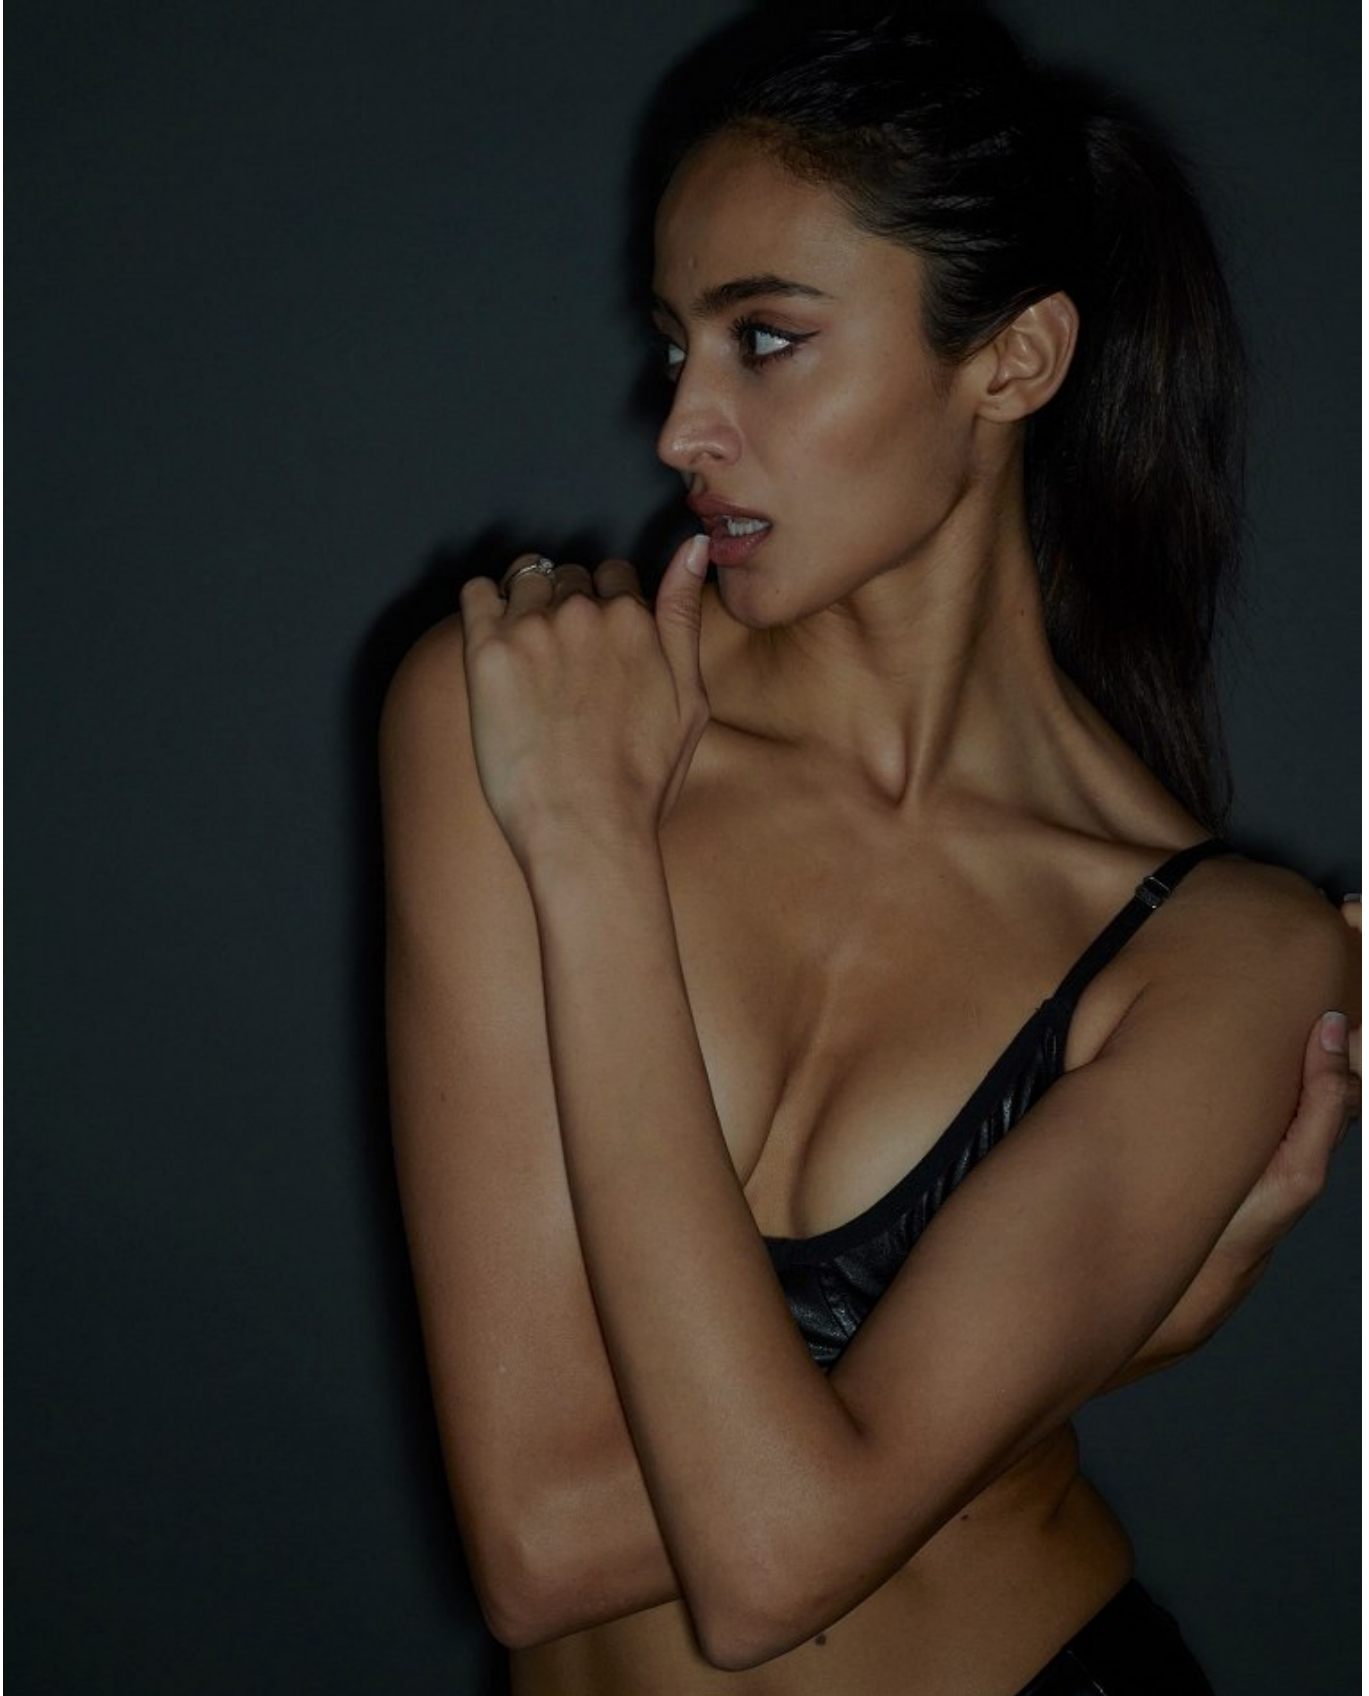

SONALE SHARMA

BOSS MODELS

CAPE TOWN

SONALE SHARMA

Height: 181cm Bust: 84cm Waist: 62cm Hips: 90cm Shoe: 6.5 UK Hair: Dark Brown Eyes: Dark Brown