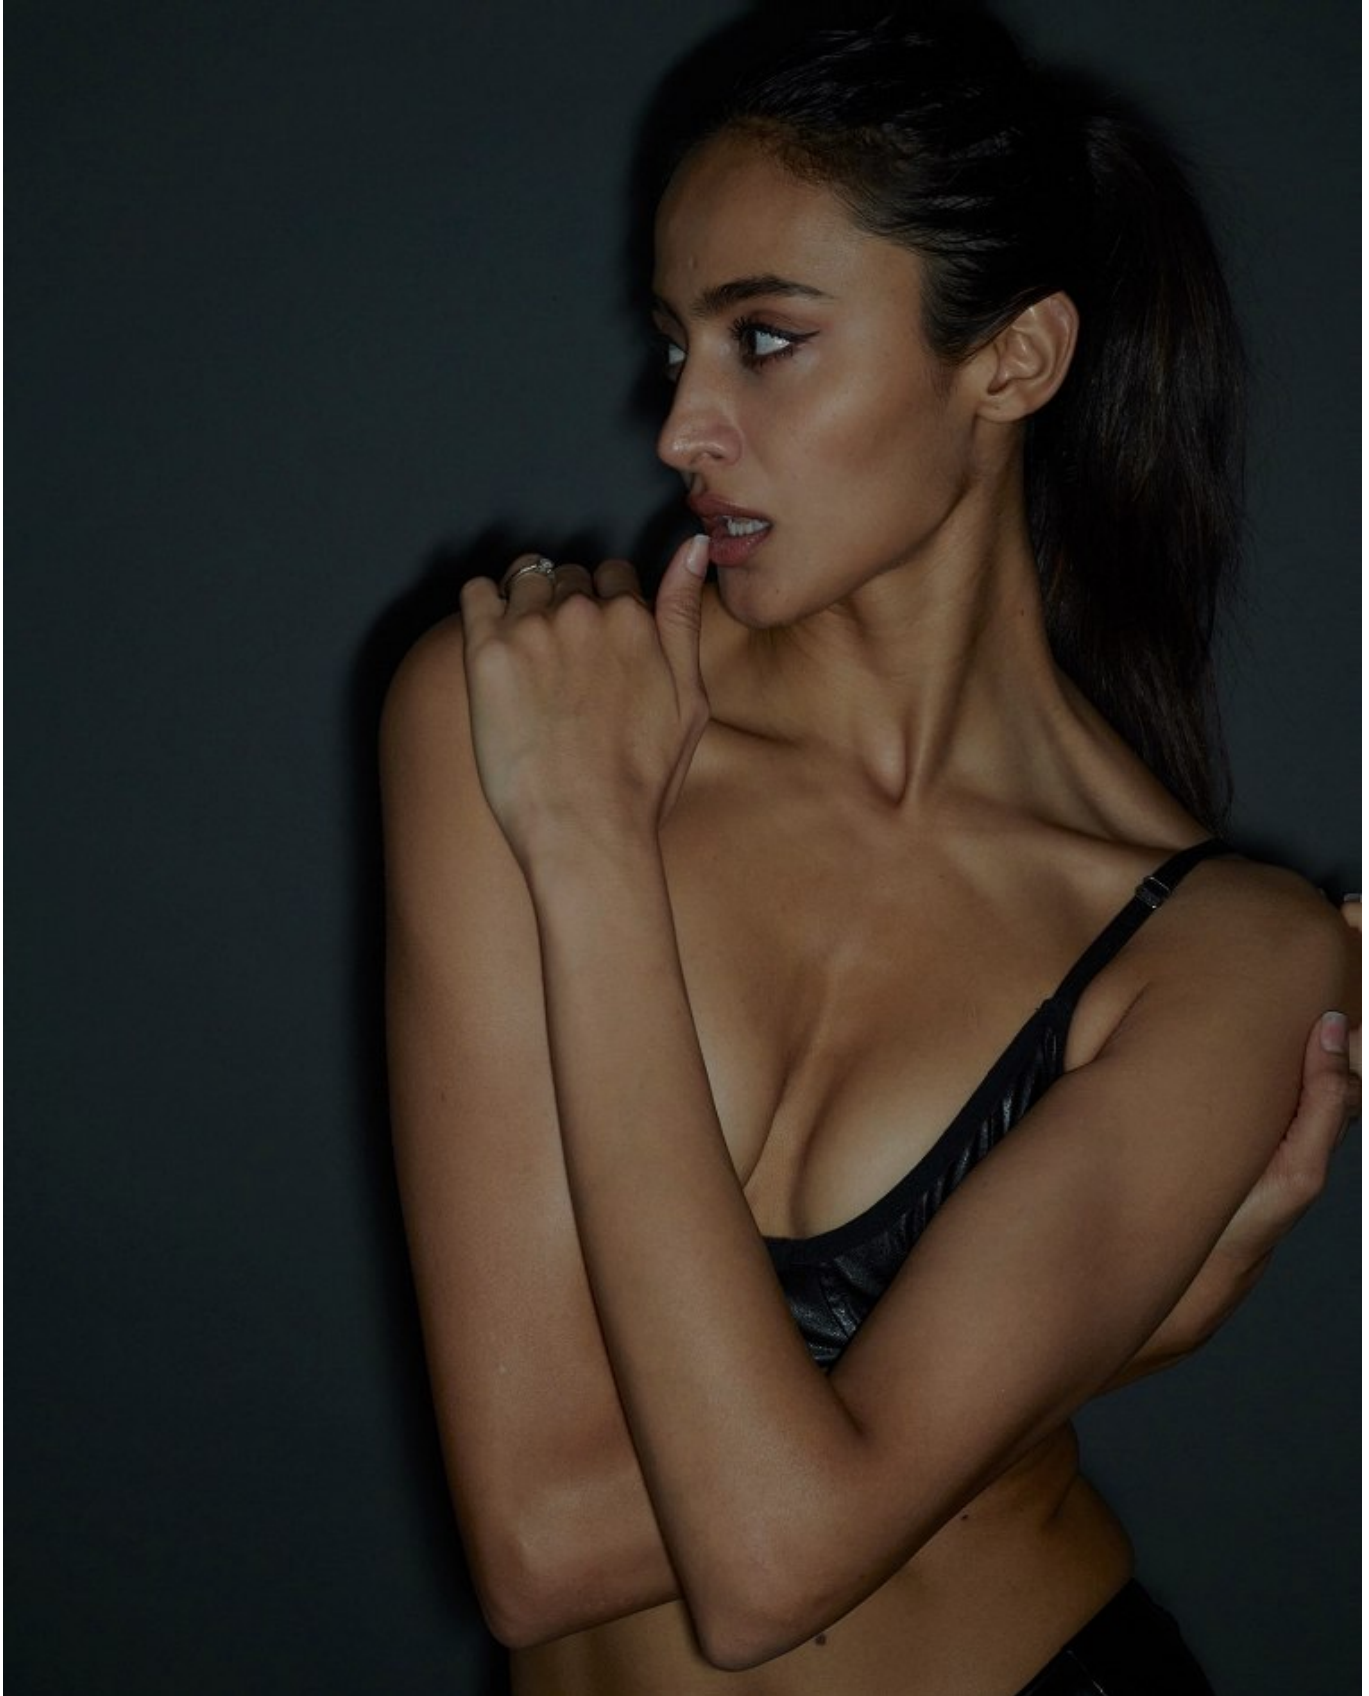

BOSS MODELS

CAPE TOWN

SONALE SHARMA

Height: 181cm Bust: 84cm Waist: 62cm Hips: 90cm Shoe: 6.5 UK Hair: Dark Brown Eyes: Dark Brown

BOSS MODELS

CAPE TOWN

SONALE SHARMA

Height: 181cm Bust: 84cm Waist: 62cm Hips: 90cm Shoe: 6.5 UK Hair: Dark Brown Eyes: Dark Brown