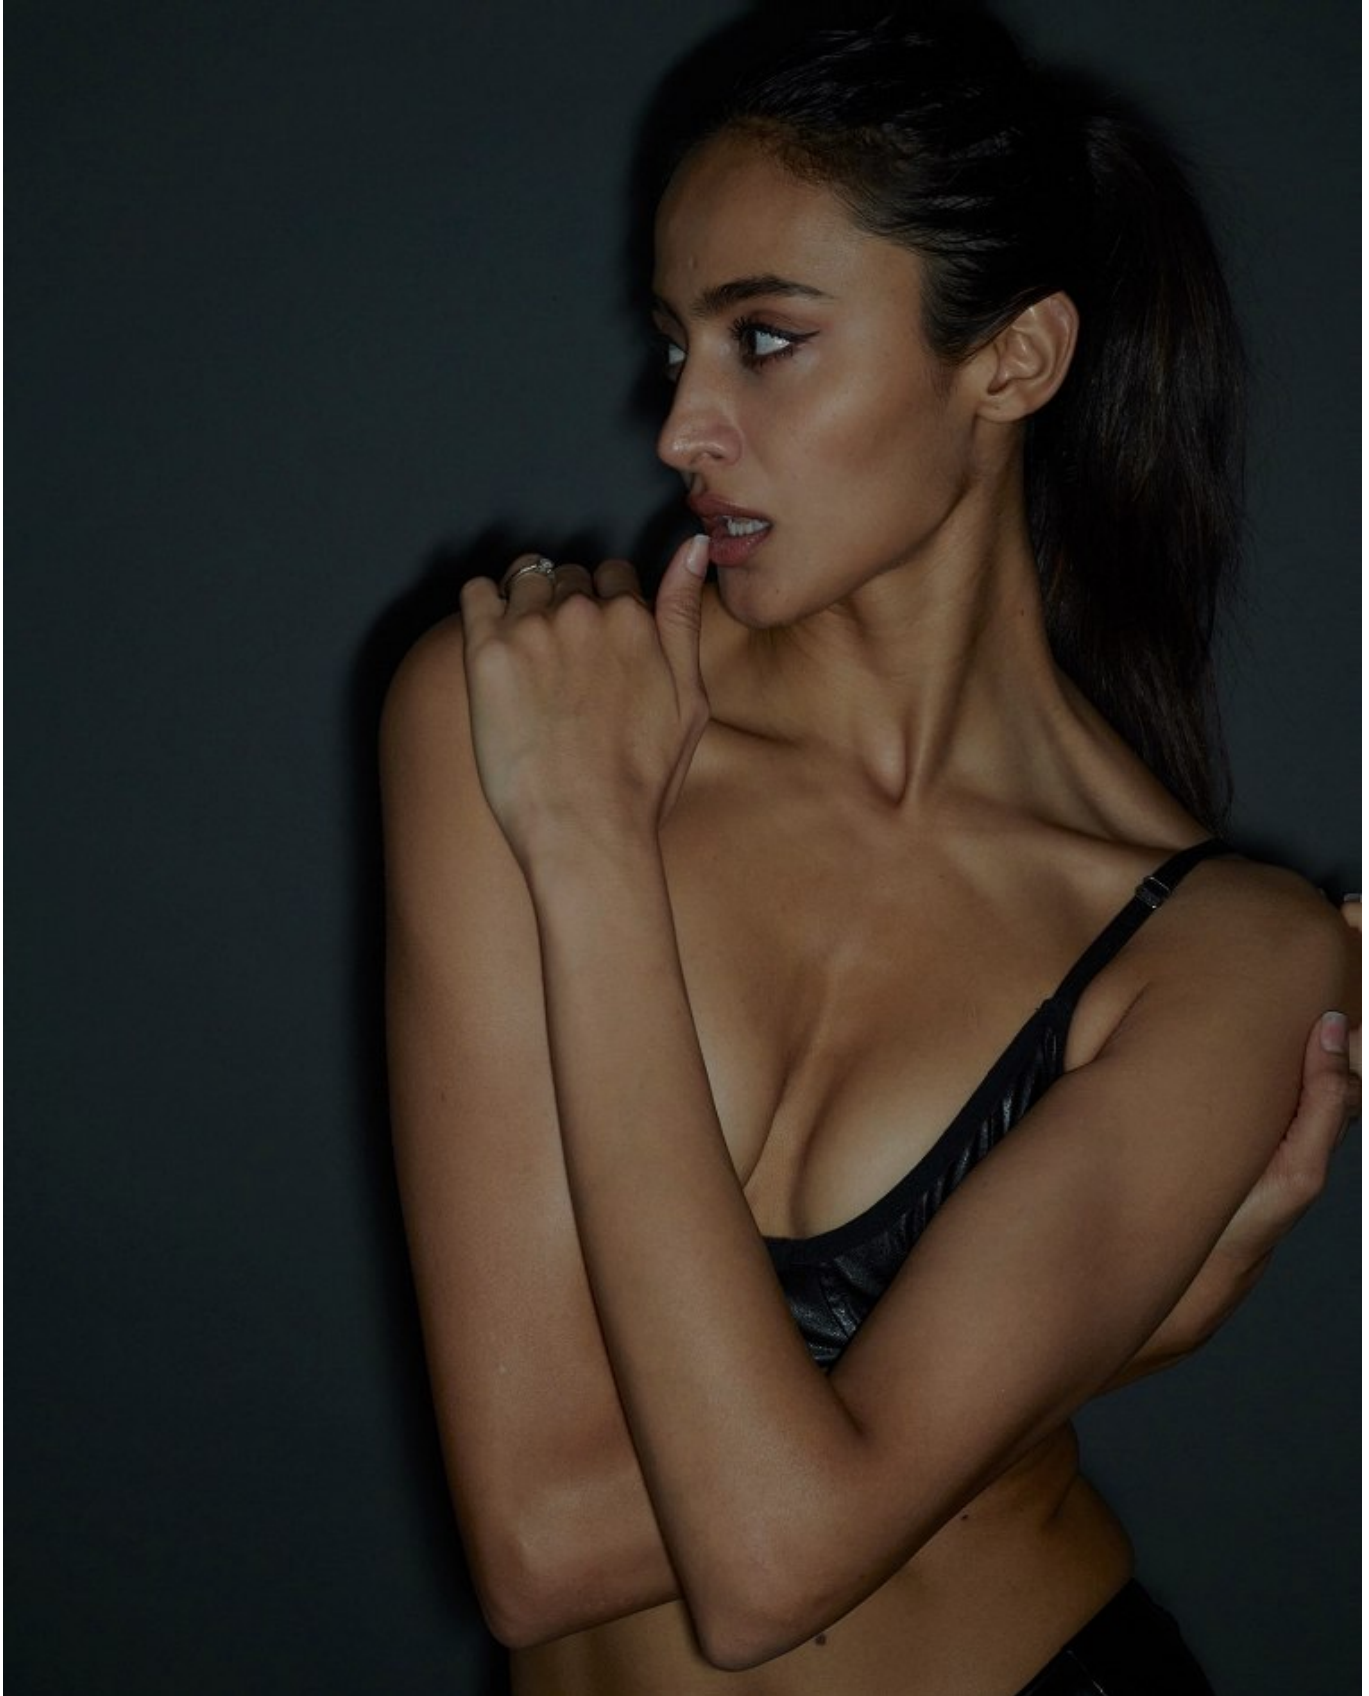

BOSS MODELS

CAPE TOWN

SONALE SHARMA

Height: 181cm Bust: 82cm Waist: 61cm Hips: 89cm Shoe: 6 UK Hair: Dark Brown Eyes: Dark Brown

BOSS MODELS

CAPE TOWN

SONALE SHARMA

Height: 181cm Bust: 82cm Waist: 61cm Hips: 89cm Shoe: 6 UK Hair: Dark Brown Eyes: Dark Brown