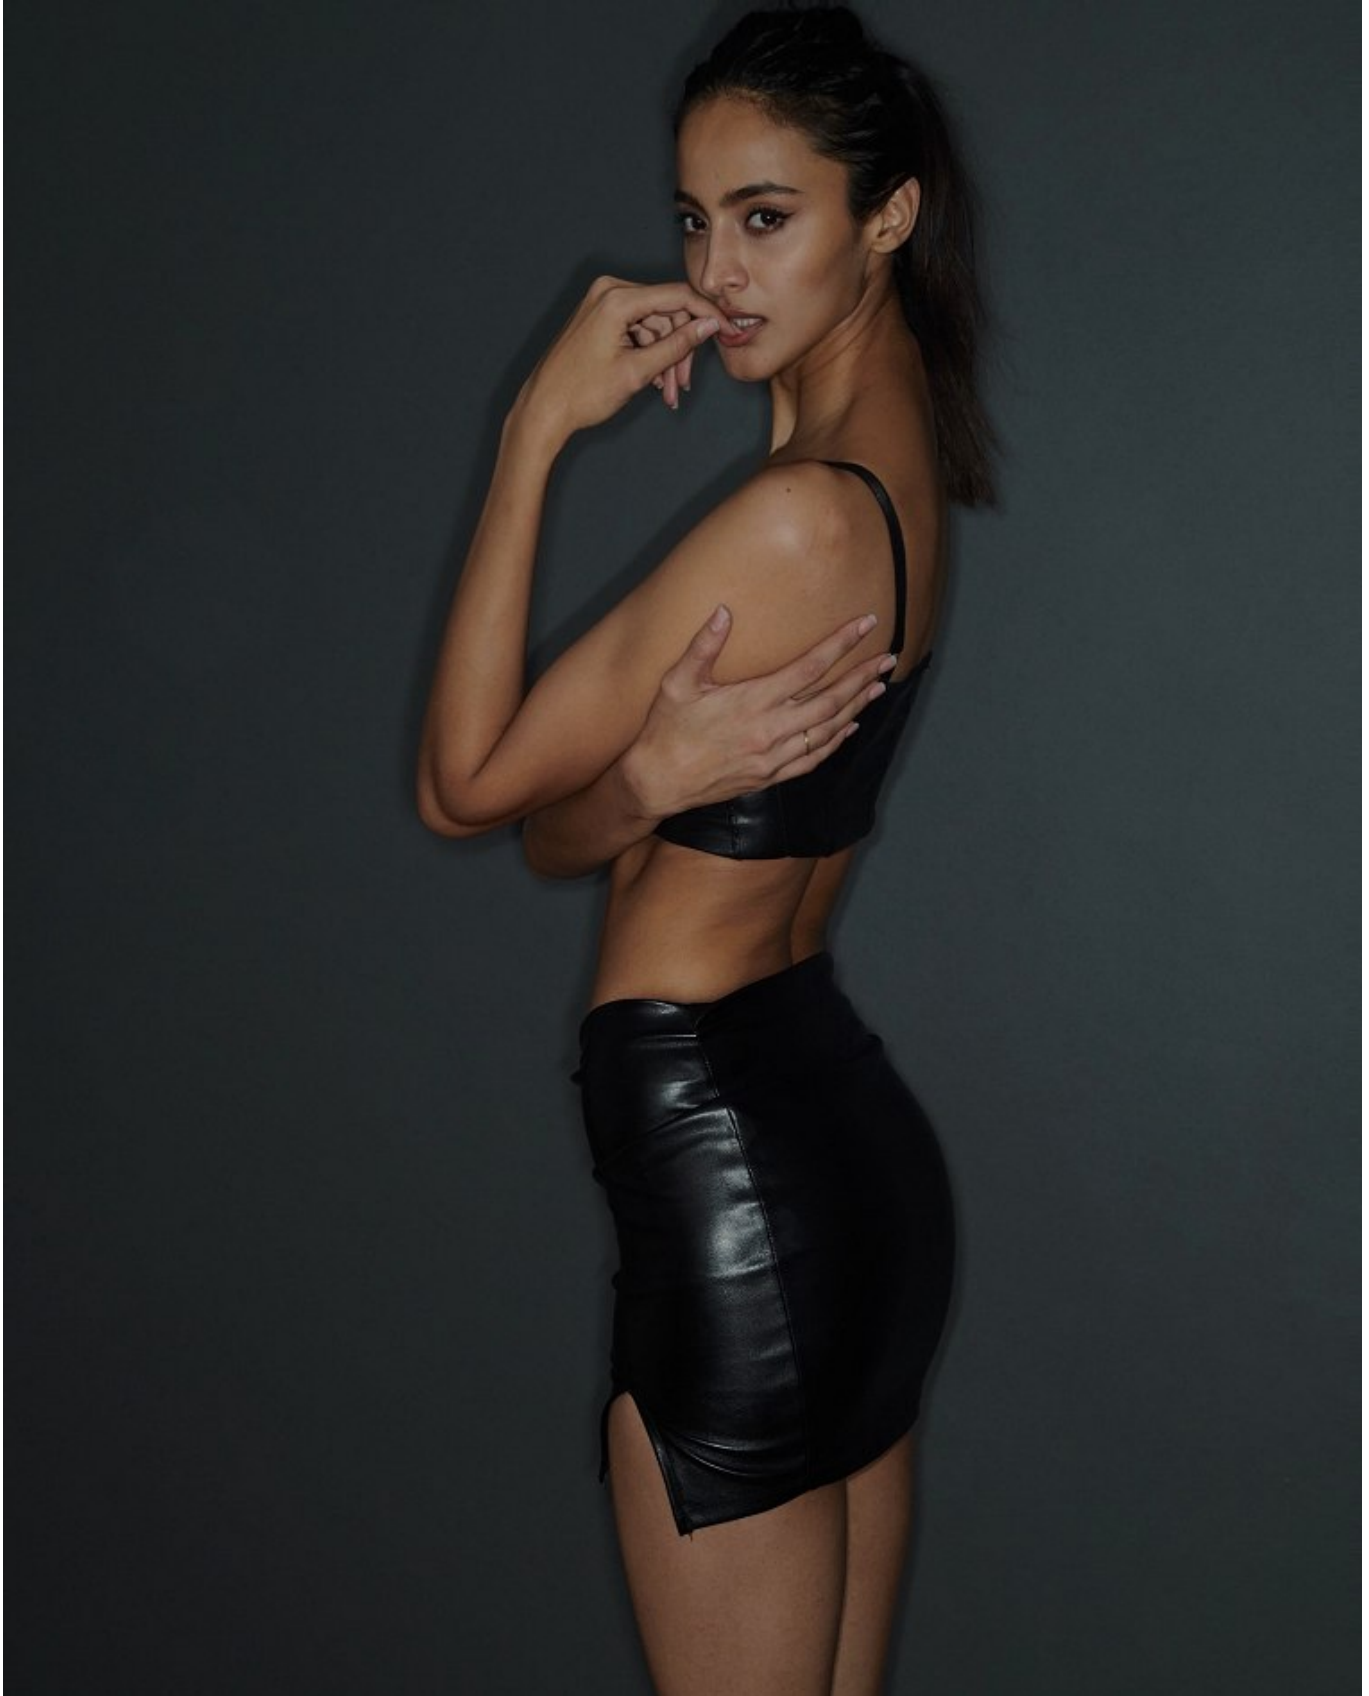

SONALE SHARMA

BOSS MODELS

CAPE TOWN

SONALE SHARMA

Height: 181cm Bust: 82cm Waist: 61cm Hips: 89cm Shoe: 6 UK Hair: Dark Brown Eyes: Dark Brown