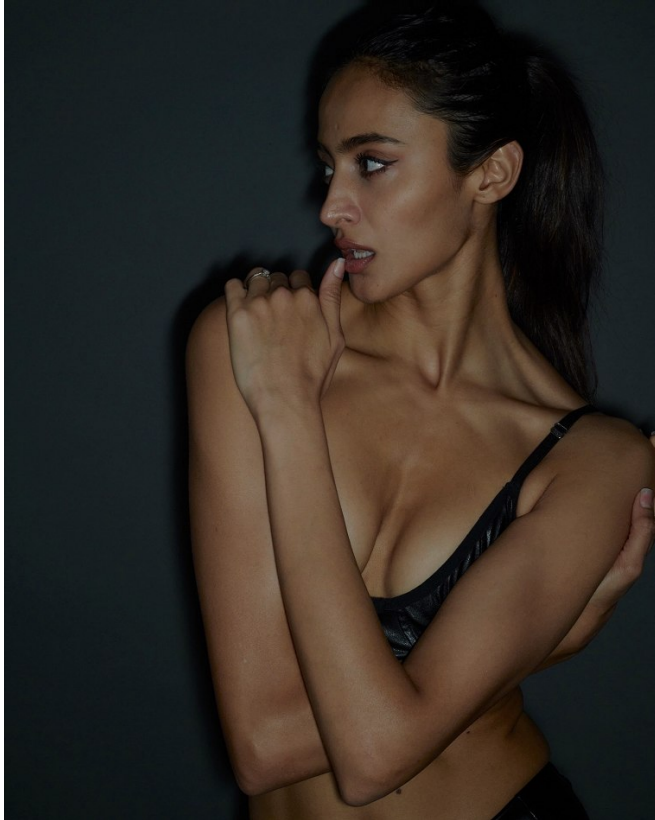

# BOSS MODELS

CAPE TOWN

**SONALE SHARMA**

Height: 181cm Bust: 82cm Waist: 61cm Hips: 89cm Shoe: 6 UK Hair: Dark Brown Eyes: Dark Brown