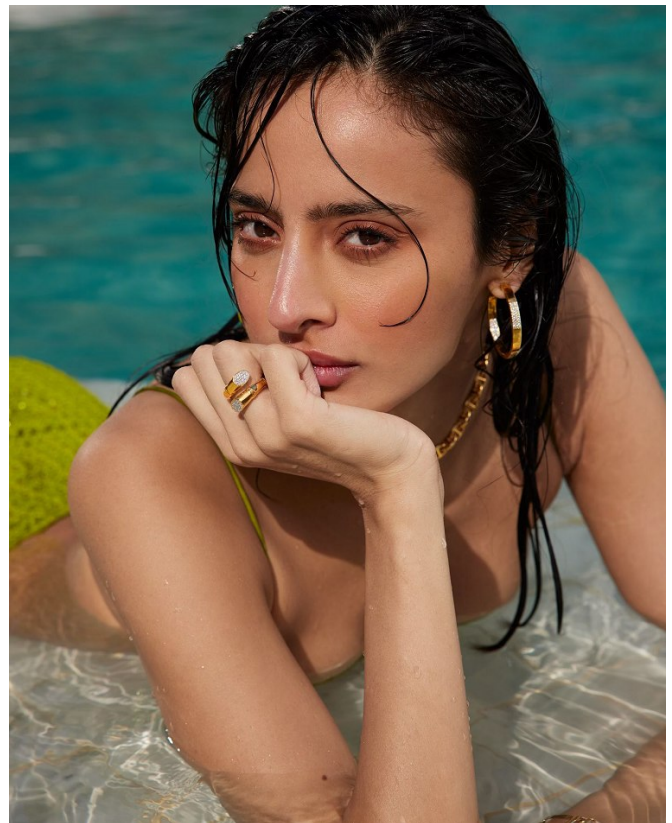

# BOSS MODELS

CAPE TOWN

**SONALE SHARMA**

Height: 180cm Bust: 84cm Waist: 62cm Hips: 90cm Shoe: 6.5 UK Hair: Dark Brown Eyes: Dark Brown

# BOSS MODELS

CAPE TOWN