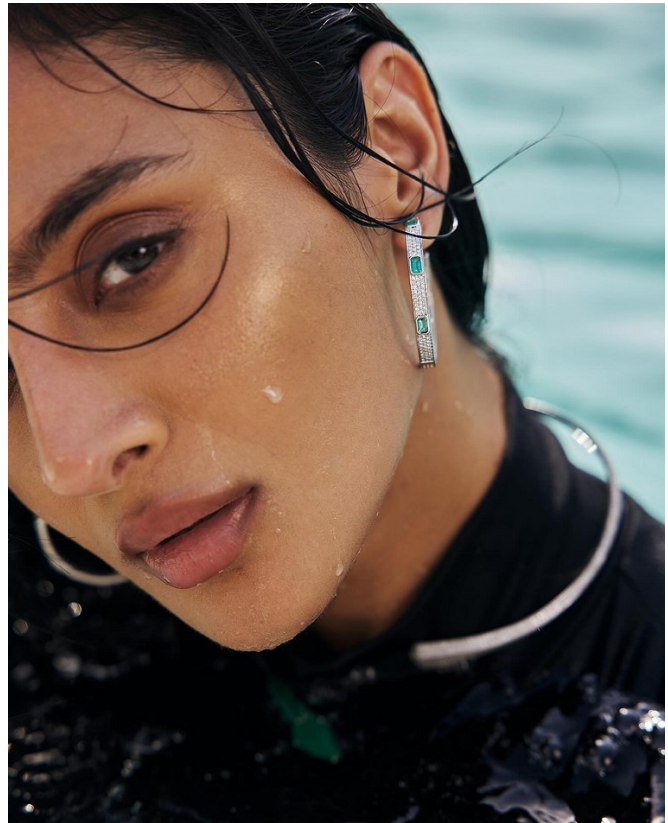

BOSS MODELS

CAPE TOWN

SONALE SHARMA

Height: 181cm Bust: 84cm Waist: 62cm Hips: 90cm Shoe: 6.5 UK Hair: Dark Brown Eyes: Dark Brown