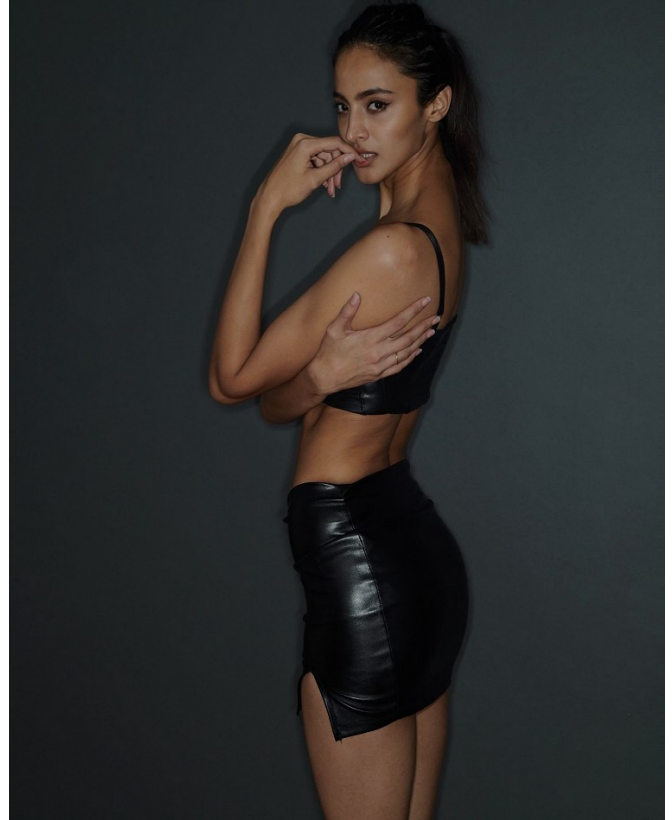

BOSS MODELS

CAPE TOWN

SONALE SHARMA

Height: 181cm Bust: 84cm Waist: 62cm Hips: 90cm Shoe: 6.5 UK Hair: Dark Brown Eyes: Dark Brown

BOSS MODELS

CAPE TOWN

SONALE SHARMA

Height: 181cm Bust: 84cm Waist: 62cm Hips: 90cm Shoe: 6.5 UK Hair: Dark Brown Eyes: Dark Brown

BOSS MODELS

CAPE TOWN

SONALE SHARMA

Height: 181cm Bust: 84cm Waist: 62cm Hips: 90cm Shoe: 6.5 UK Hair: Dark Brown Eyes: Dark Brown