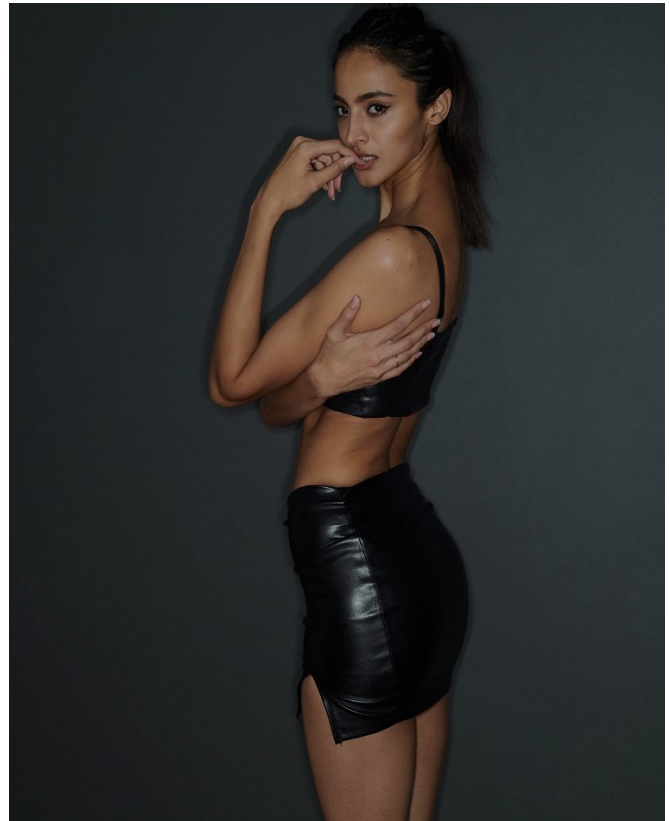

BOSS MODELS

CAPE TOWN

SONALE SHARMA

Height: 181cm Bust: 84cm Waist: 62cm Hips: 90cm Shoe: 6.5 UK Hair: Dark Brown Eyes: Dark Brown

BOSS MODELS

CAPE TOWN

SONALE SHARMA

Height: 181cm Bust: 84cm Waist: 62cm Hips: 90cm Shoe: 6.5 UK Hair: Dark Brown Eyes: Dark Brown