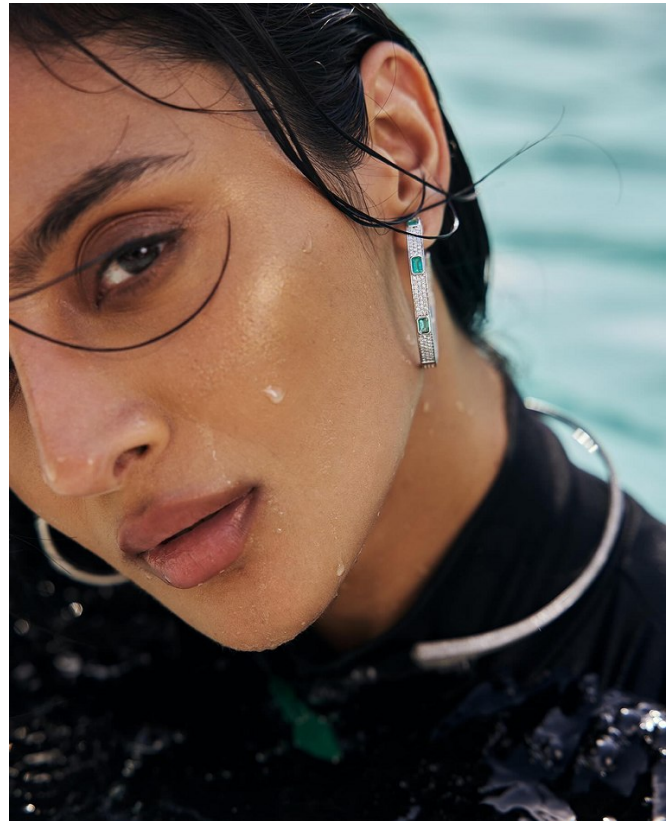

BOSS MODELS

CAPE TOWN

SONALE SHARMA

Height: 181cm Bust: 82cm Waist: 61cm Hips: 89cm Shoe: 6 UK Hair: Dark Brown Eyes: Dark Brown