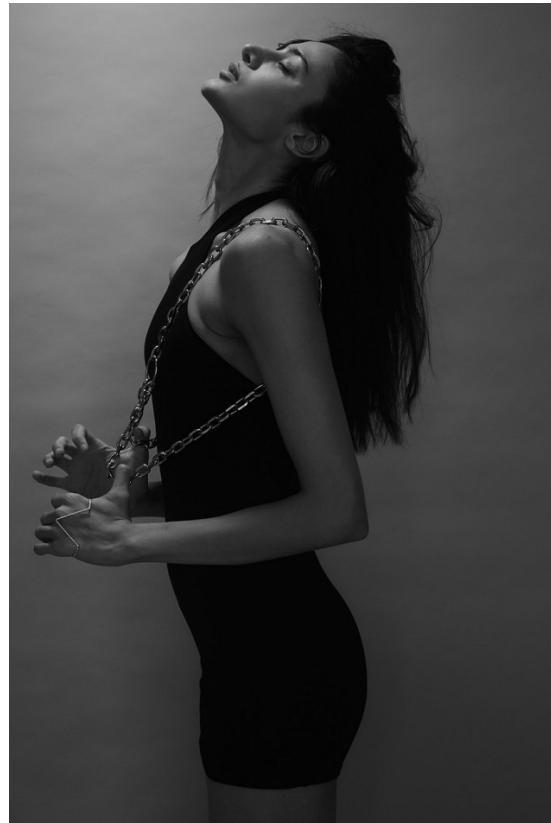

BOSS MODELS

CAPE TOWN

SONALE SHARMA

Height: 181cm Bust: 84cm Waist: 62cm Hips: 90cm Shoe: 6.5 UK Hair: Dark Brown Eyes: Dark Brown

BOSS MODELS

CAPE TOWN

SONALE SHARMA

Height: 181cm Bust: 84cm Waist: 62cm Hips: 90cm Shoe: 6.5 UK Hair: Dark Brown Eyes: Dark Brown