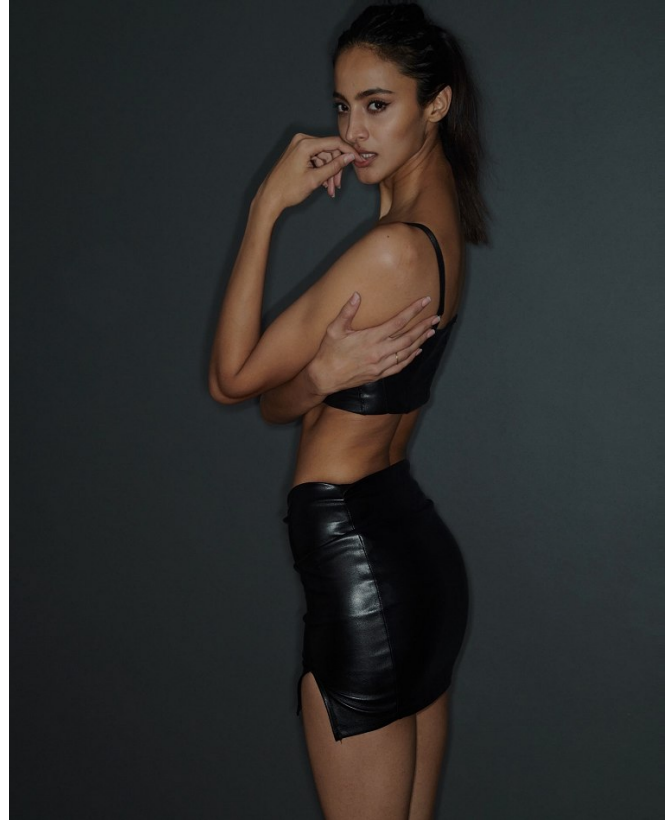

# BOSS MODELS

CAPE TOWN

**SONALE SHARMA**

Height: 181cm Bust: 82cm Waist: 61cm Hips: 89cm Shoe: 6 UK Hair: Dark Brown Eyes: Dark Brown