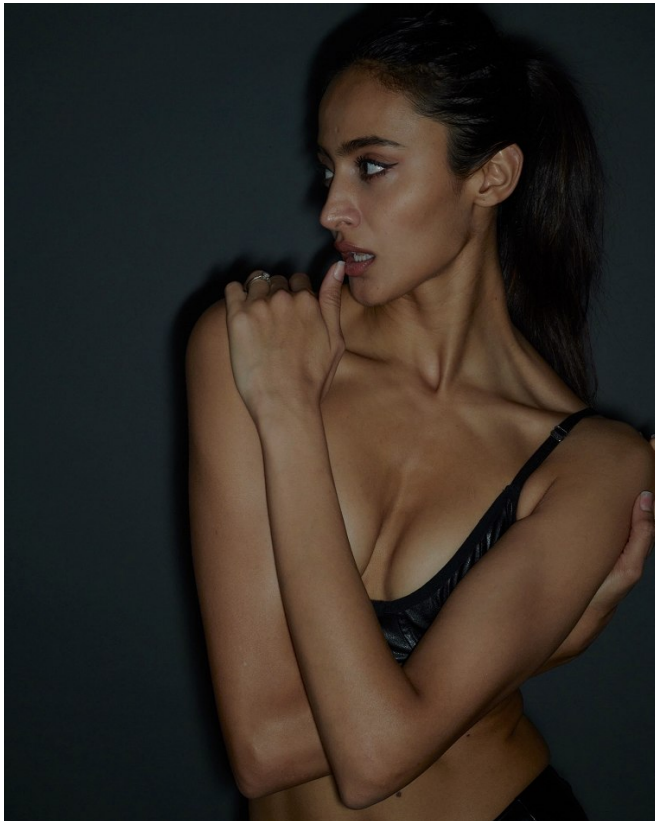

BOSS MODELS

CAPE TOWN

SONALE SHARMA

Height: 181cm Bust: 84cm Waist: 62cm Hips: 90cm Shoe: 6.5 UK Hair: Dark Brown Eyes: Dark Brown

BOSS MODELS

CAPE TOWN

SONALE SHARMA

Height: 181cm Bust: 84cm Waist: 62cm Hips: 90cm Shoe: 6.5 UK Hair: Dark Brown Eyes: Dark Brown