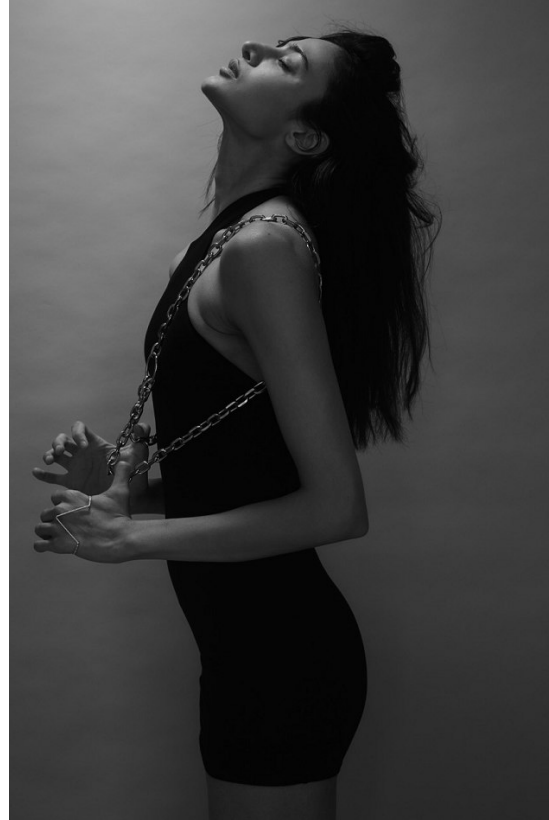

# BOSS MODELS

CAPE TOWN

**SONALE SHARMA**

Height: 181cm Bust: 82cm Waist: 61cm Hips: 89cm Shoe: 6 UK Hair: Dark Brown Eyes: Dark Brown