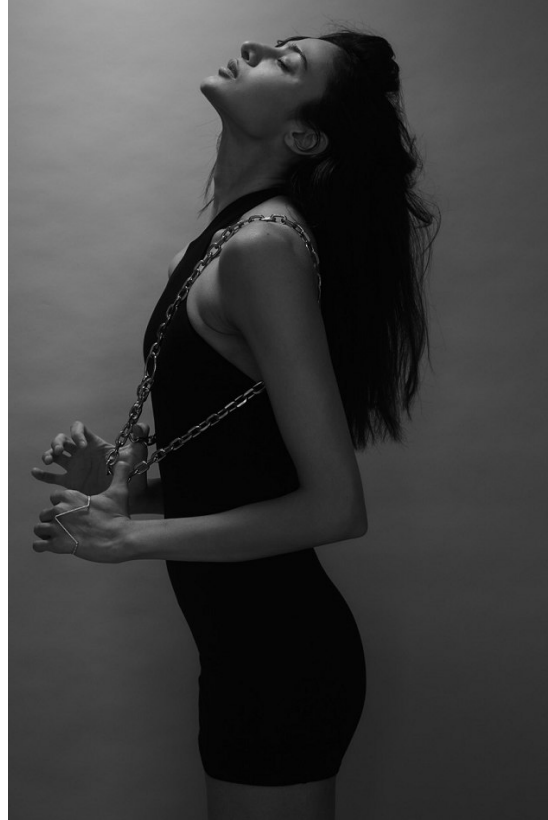

BOSS MODELS

CAPE TOWN

SONALE SHARMA

Height: 181cm Bust: 84cm Waist: 62cm Hips: 90cm Shoe: 6.5 UK Hair: Dark Brown Eyes: Dark Brown

BOSS MODELS

CAPE TOWN

SONALE SHARMA

Height: 181cm Bust: 84cm Waist: 62cm Hips: 90cm Shoe: 6.5 UK Hair: Dark Brown Eyes: Dark Brown

BOSS MODELS

CAPE TOWN

SONALE SHARMA

Height: 181cm Bust: 84cm Waist: 62cm Hips: 90cm Shoe: 6.5 UK Hair: Dark Brown Eyes: Dark Brown