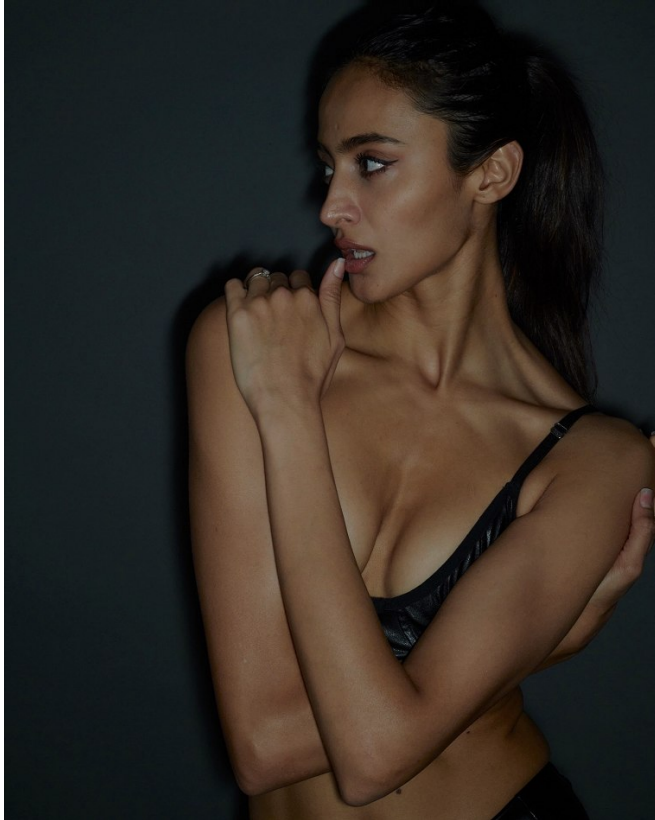

BOSS MODELS

CAPE TOWN

SONALE SHARMA

Height: 181cm Bust: 84cm Waist: 62cm Hips: 90cm Shoe: 6.5 UK Hair: Dark Brown Eyes: Dark Brown

BOSS MODELS

CAPE TOWN

SONALE SHARMA

Height: 181cm Bust: 84cm Waist: 62cm Hips: 90cm Shoe: 6.5 UK Hair: Dark Brown Eyes: Dark Brown

BOSS MODELS

CAPE TOWN

SONALE SHARMA

Height: 181cm Bust: 84cm Waist: 62cm Hips: 90cm Shoe: 6.5 UK Hair: Dark Brown Eyes: Dark Brown