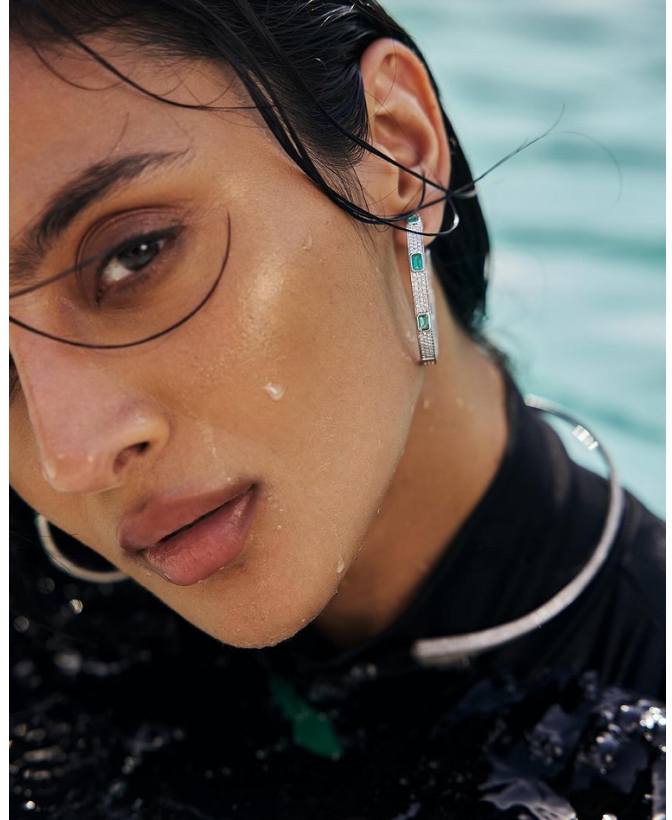

BOSS MODELS

CAPE TOWN

SONALE SHARMA

Height: 181cm Bust: 84cm Waist: 62cm Hips: 90cm Shoe: 6.5 UK Hair: Dark Brown Eyes: Dark Brown