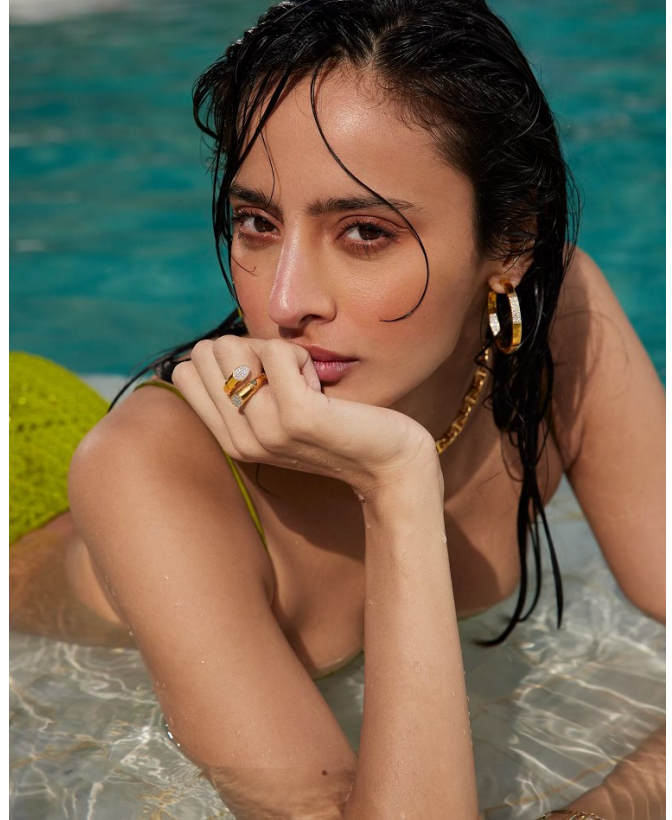

BOSS MODELS

CAPE TOWN

SONALE SHARMA

Height: 181cm Bust: 84cm Waist: 62cm Hips: 90cm Shoe: 6.5 UK Hair: Dark Brown Eyes: Dark Brown

BOSS MODELS

CAPE TOWN

SONALE SHARMA

Height: 181cm Bust: 84cm Waist: 62cm Hips: 90cm Shoe: 6.5 UK Hair: Dark Brown Eyes: Dark Brown

BOSS MODELS

CAPE TOWN

SONALE SHARMA

Height: 181cm Bust: 84cm Waist: 62cm Hips: 90cm Shoe: 6.5 UK Hair: Dark Brown Eyes: Dark Brown