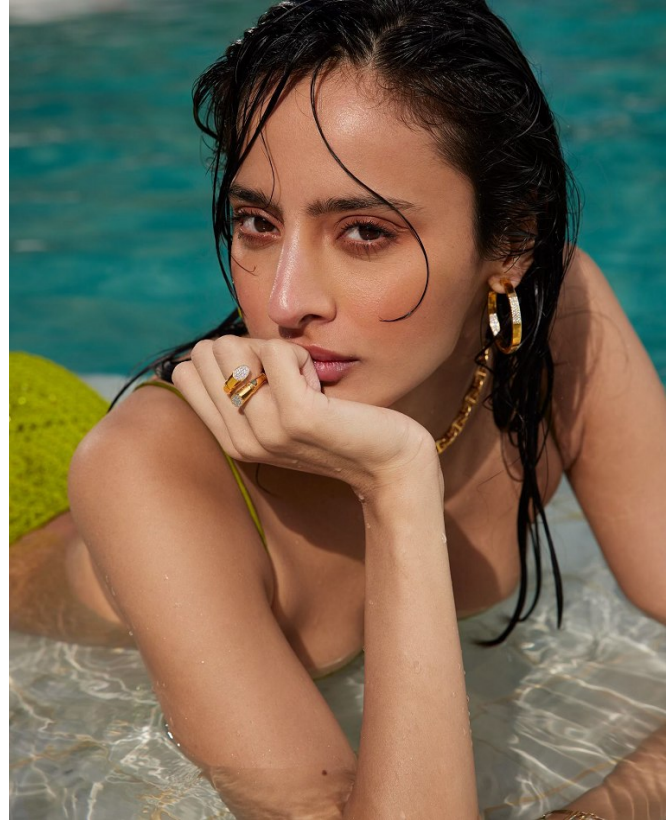

BOSS MODELS

CAPE TOWN

SONALE SHARMA

Height: 181cm Bust: 82cm Waist: 61cm Hips: 89cm Shoe: 6 UK Hair: Dark Brown Eyes: Dark Brown