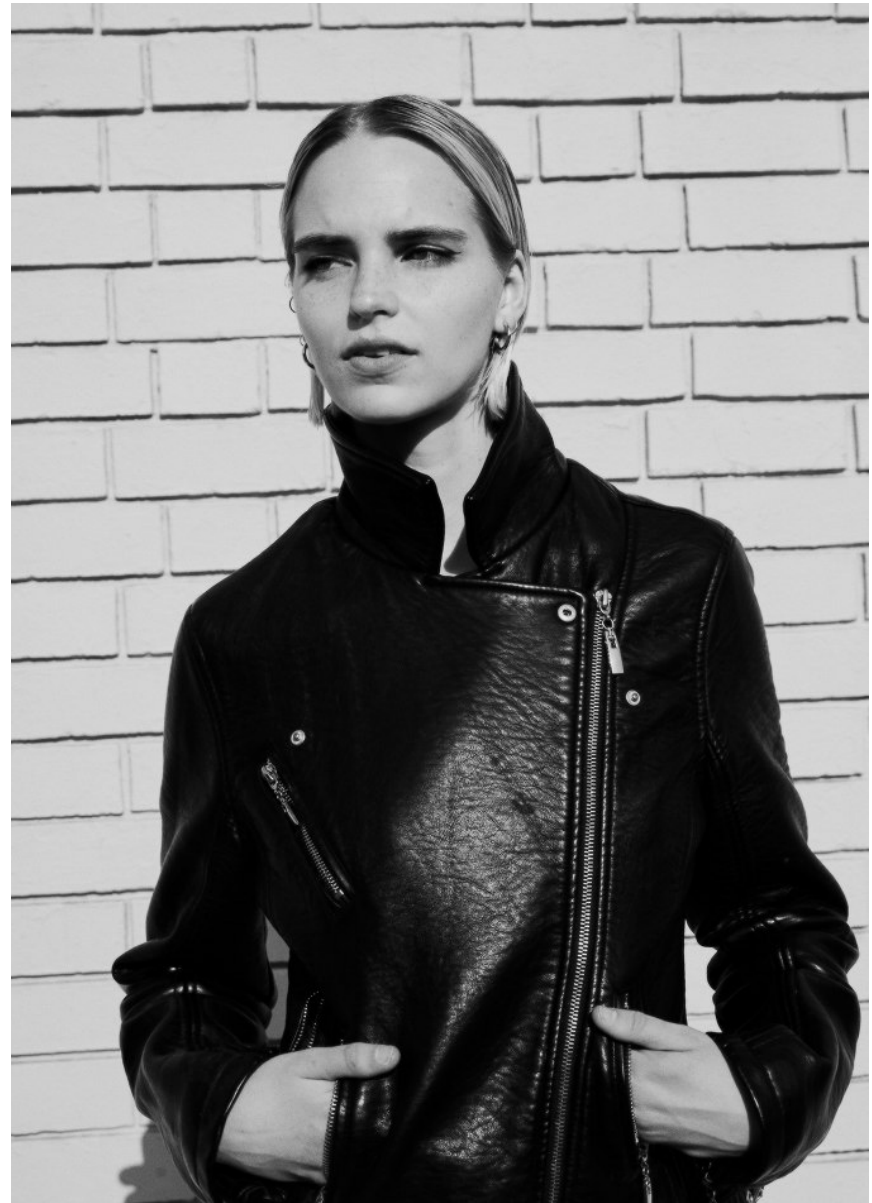

BOSS MODELS

CAPE TOWN

MAGDEL COETZEE

Height: 170cm Bust: 80cm Waist: 57cm Hips: 89cm Shoe: 4.5 UK Hair: Blonde Eyes: Green

BOSS MODELS

CAPE TOWN

MAGDEL COETZEE

Height: 170cm Bust: 80cm Waist: 57cm Hips: 89cm Shoe: 4.5 UK Hair: Blonde Eyes: Green