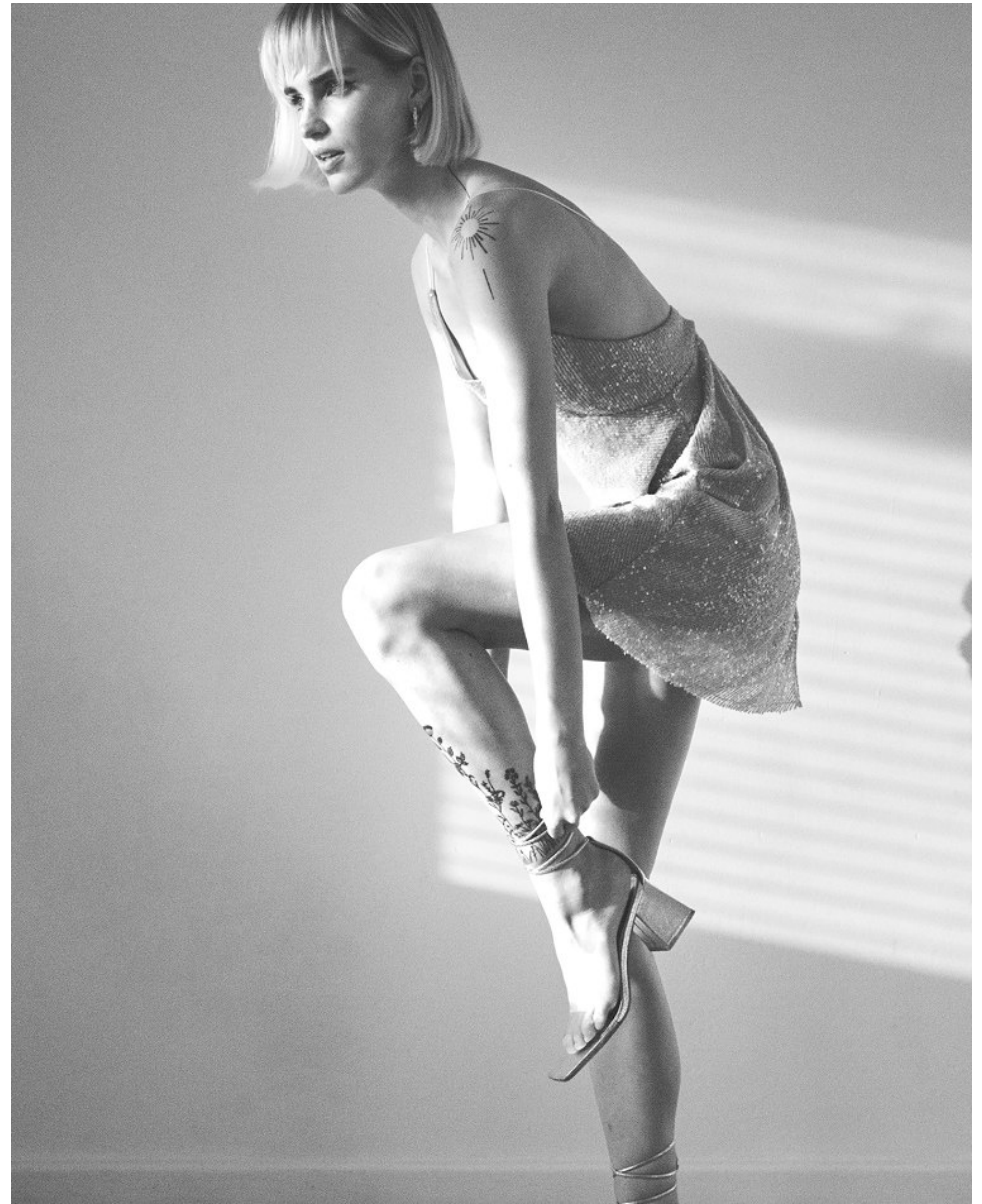

BOSS MODELS

CAPE TOWN

MAGDEL COETZEE

Height: 170cm Bust: 80cm Waist: 57cm Hips: 89cm Shoe: 4.5 UK Hair: Blonde Eyes: Green