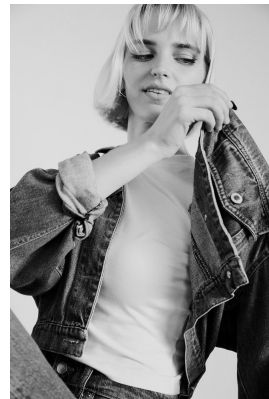

# BOSS MODELS

CAPE TOWN

MAGDEL COETZEE

Height: 170cm Bust: 80cm Waist: 57cm Hips: 89cm Shoe: 4.5 UK Hair: Blonde Eyes: Green

# BOSS MODELS

CAPE TOWN