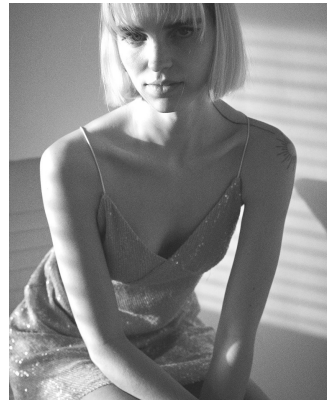

# BOSS MODELS

CAPE TOWN

MAGDEL COETZEE

Height: 170cm Bust: 80cm Waist: 57cm Hips: 89cm Shoe: 4.5 UK Hair: Blonde Eyes: Green

# BOSS MODELS

CAPE TOWN

## MAGDEL COETZEE

Height: 170cm Bust: 80cm Waist: 57cm Hips: 89cm Shoe: 4.5 UK Hair: Blonde Eyes: Green