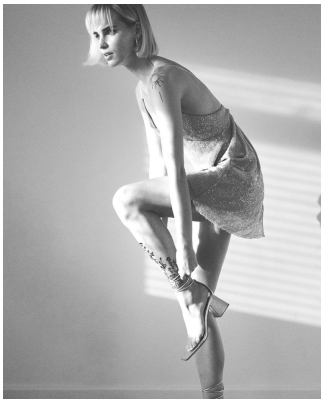

BOSS MODELS

CAPE TOWN

MAGDEL COETZEE

Height: 170cm Bust: 80cm Waist: 57cm Hips: 89cm Shoe: 4.5 UK Hair: Blonde Eyes: Green

BOSS MODELS

CAPE TOWN

MAGDEL COETZEE

Height: 170cm Bust: 80cm Waist: 57cm Hips: 89cm Shoe: 4.5 UK Hair: Blonde Eyes: Green