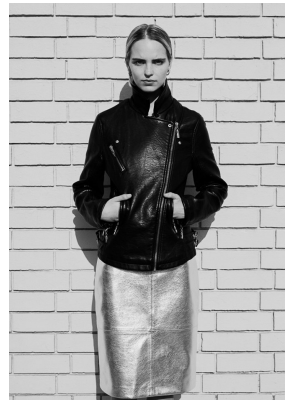

BOSS MODELS

CAPE TOWN

MAGDEL COETZEE

Height: 170cm Bust: 80cm Waist: 57cm Hips: 89cm Shoe: 4.5 UK Hair: Blonde Eyes: Green

BOSS MODELS

CAPE TOWN

MAGDEL COETZEE

Height: 170cm Bust: 80cm Waist: 57cm Hips: 89cm Shoe: 4.5 UK Hair: Blonde Eyes: Green