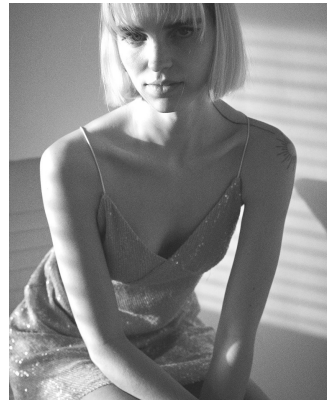

BOSS MODELS

CAPE TOWN

MAGDEL COETZEE

Height: 170cm Bust: 80cm Waist: 57cm Hips: 89cm Shoe: 4.5 UK Hair: Blonde Eyes: Green

BOSS MODELS

CAPE TOWN

MAGDEL COETZEE

Height: 170cm Bust: 80cm Waist: 57cm Hips: 89cm Shoe: 4.5 UK Hair: Blonde Eyes: Green