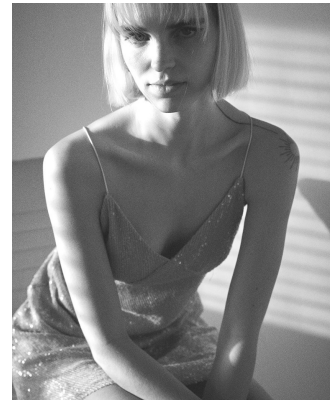

BOSS MODELS

CAPE TOWN

MAGDEL COETZEE

Height: 170cm Bust: 80cm Waist: 57cm Hips: 89cm Shoe: 4.5 UK Hair: Blonde Eyes: Green

BOSS MODELS

CAPE TOWN

MAGDEL COETZEE

Height: 170cm Bust: 80cm Waist: 57cm Hips: 89cm Shoe: 4.5 UK Hair: Blonde Eyes: Green