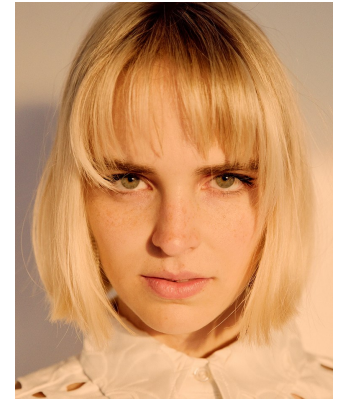

BOSS MODELS

CAPE TOWN

MAGDEL COETZEE

Height: 170cm Bust: 80cm Waist: 57cm Hips: 89cm Shoe: 4.5 UK Hair: Blonde Eyes: Green

BOSS MODELS

CAPE TOWN

MAGDEL COETZEE

Height: 170cm Bust: 80cm Waist: 57cm Hips: 89cm Shoe: 4.5 UK Hair: Blonde Eyes: Green