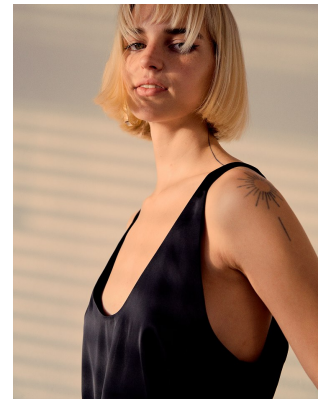

BOSS MODELS

CAPE TOWN

MAGDEL COETZEE

Height: 170cm Bust: 80cm Waist: 57cm Hips: 89cm Shoe: 4.5 UK Hair: Blonde Eyes: Green

BOSS MODELS

CAPE TOWN

MAGDEL COETZEE

Height: 170cm Bust: 80cm Waist: 57cm Hips: 89cm Shoe: 4.5 UK Hair: Blonde Eyes: Green