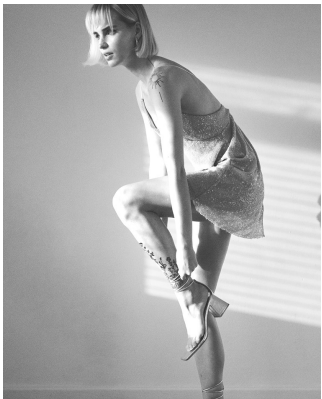

# BOSS MODELS

CAPE TOWN

MAGDEL COETZEE

Height: 170cm Bust: 80cm Waist: 57cm Hips: 89cm Shoe: 4.5 UK Hair: Blonde Eyes: Green

# BOSS MODELS

CAPE TOWN

## MAGDEL COETZEE

Height: 170cm Bust: 80cm Waist: 57cm Hips: 89cm Shoe: 4.5 UK Hair: Blonde Eyes: Green