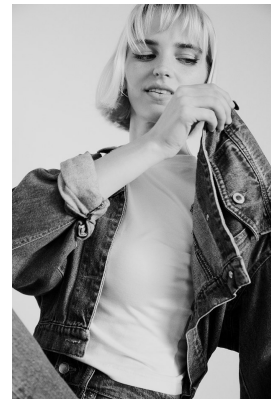

BOSS MODELS

CAPE TOWN

MAGDEL COETZEE

Height: 170cm Bust: 80cm Waist: 57cm Hips: 89cm Shoe: 4.5 UK Hair: Blonde Eyes: Green

BOSS MODELS

CAPE TOWN

MAGDEL COETZEE

Height: 170cm Bust: 80cm Waist: 57cm Hips: 89cm Shoe: 4.5 UK Hair: Blonde Eyes: Green