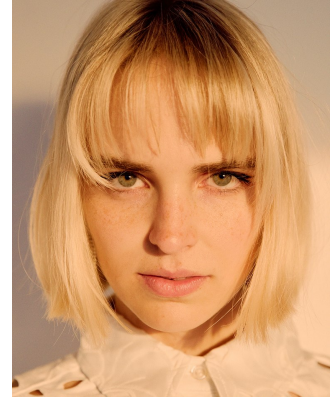

BOSS MODELS

CAPE TOWN

MAGDEL COETZEE

Height: 170cm Bust: 80cm Waist: 57cm Hips: 89cm Shoe: 4.5 UK Hair: Blonde Eyes: Green

BOSS MODELS

CAPE TOWN

MAGDEL COETZEE

Height: 170cm Bust: 80cm Waist: 57cm Hips: 89cm Shoe: 4.5 UK Hair: Blonde Eyes: Green