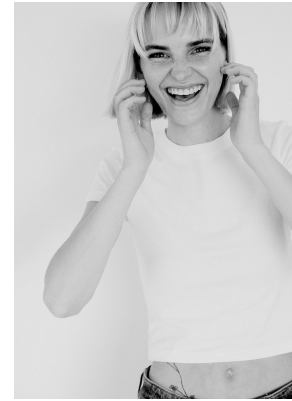

BOSS MODELS

CAPE TOWN

MAGDEL COETZEE

Height: 170cm Bust: 80cm Waist: 57cm Hips: 89cm Shoe: 4.5 UK Hair: Blonde Eyes: Green

BOSS MODELS

CAPE TOWN

MAGDEL COETZEE

Height: 170cm Bust: 80cm Waist: 57cm Hips: 89cm Shoe: 4.5 UK Hair: Blonde Eyes: Green