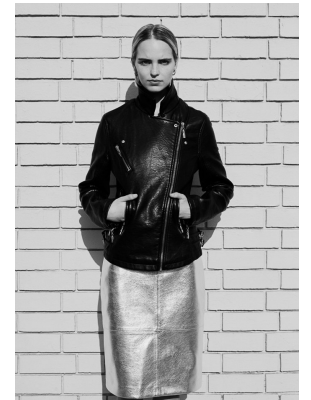

BOSS MODELS

CAPE TOWN

MAGDEL COETZEE

Height: 170cm Bust: 80cm Waist: 57cm Hips: 89cm Shoe: 4.5 UK Hair: Blonde Eyes: Green

BOSS MODELS

CAPE TOWN

MAGDEL COETZEE

Height: 170cm Bust: 80cm Waist: 57cm Hips: 89cm Shoe: 4.5 UK Hair: Blonde Eyes: Green