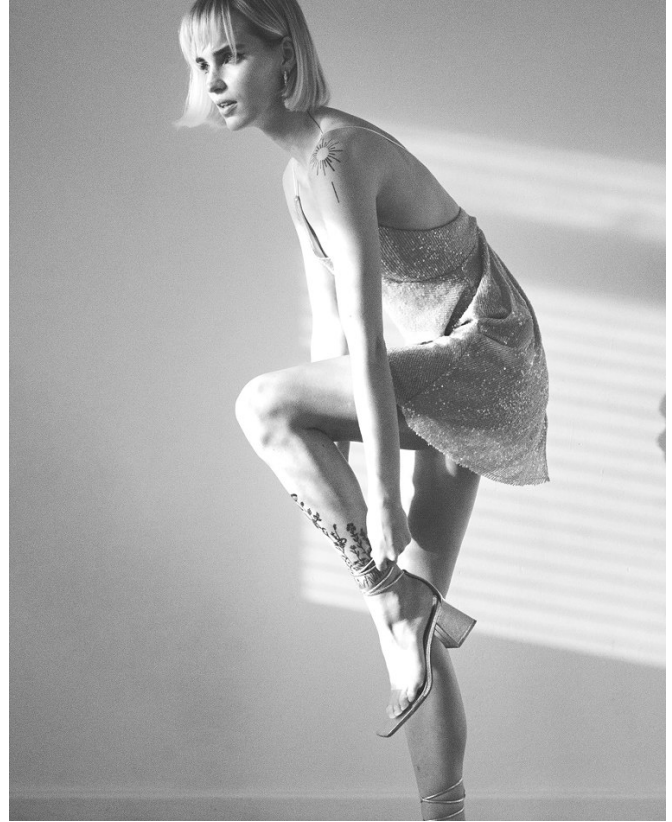

BOSS MODELS

CAPE TOWN

MAGDEL COETZEE

Height: 170cm Bust: 80cm Waist: 57cm Hips: 89cm Shoe: 4.5 UK Hair: Blonde Eyes: Green