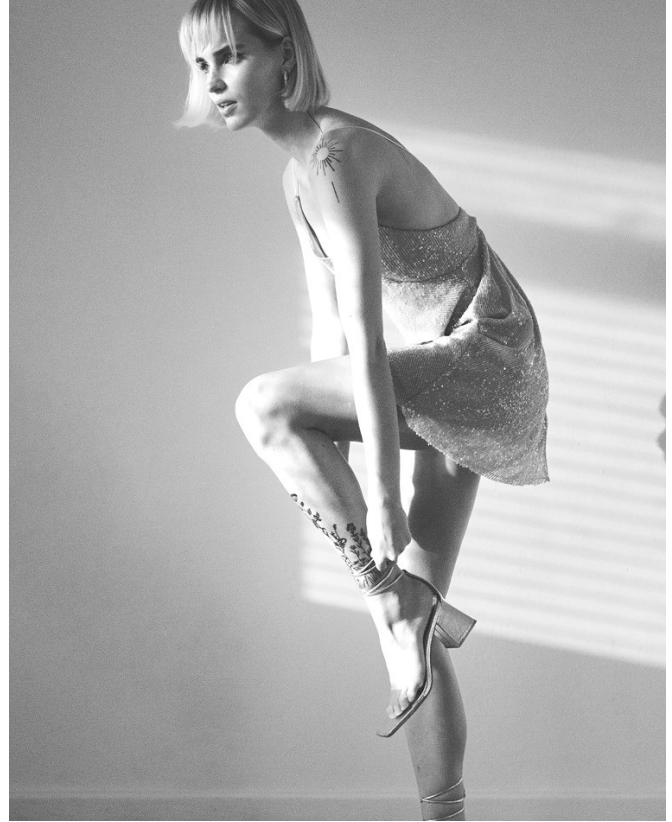

BOSS MODELS

CAPE TOWN

MAGDEL COETZEE

Height: 170cm Bust: 80cm Waist: 57cm Hips: 89cm Shoe: 4.5 UK Hair: Blonde Eyes: Green

BOSS MODELS

CAPE TOWN

MAGDEL COETZEE

Height: 170cm Bust: 80cm Waist: 57cm Hips: 89cm Shoe: 4.5 UK Hair: Blonde Eyes: Green