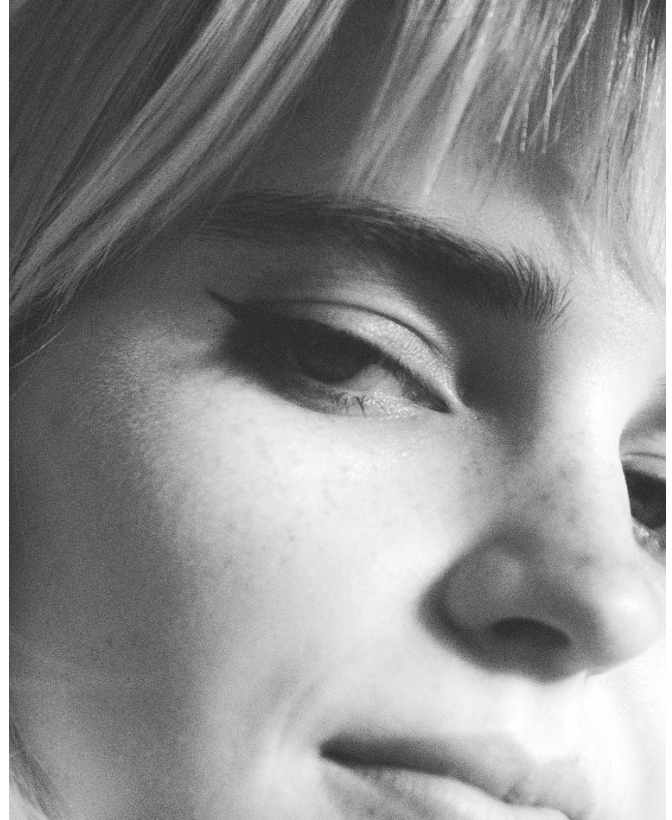

BOSS MODELS

CAPE TOWN

MAGDEL COETZEE

Height: 170cm Bust: 80cm Waist: 57cm Hips: 89cm Shoe: 4.5 UK Hair: Blonde Eyes: Green

BOSS MODELS

CAPE TOWN

MAGDEL COETZEE

Height: 170cm Bust: 80cm Waist: 57cm Hips: 89cm Shoe: 4.5 UK Hair: Blonde Eyes: Green