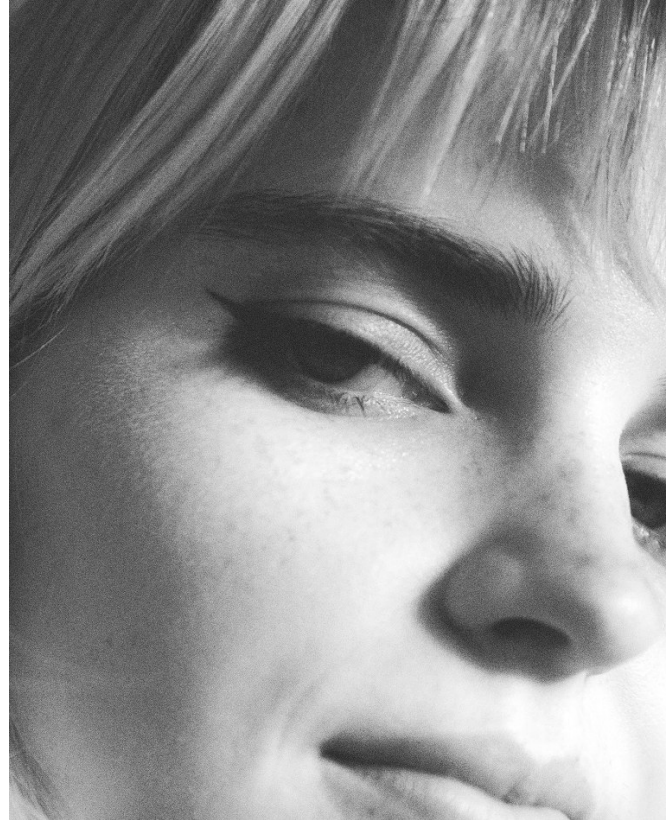

BOSS MODELS

CAPE TOWN

MAGDEL COETZEE

Height: 170cm Bust: 80cm Waist: 57cm Hips: 89cm Shoe: 4.5 UK Hair: Blonde Eyes: Green