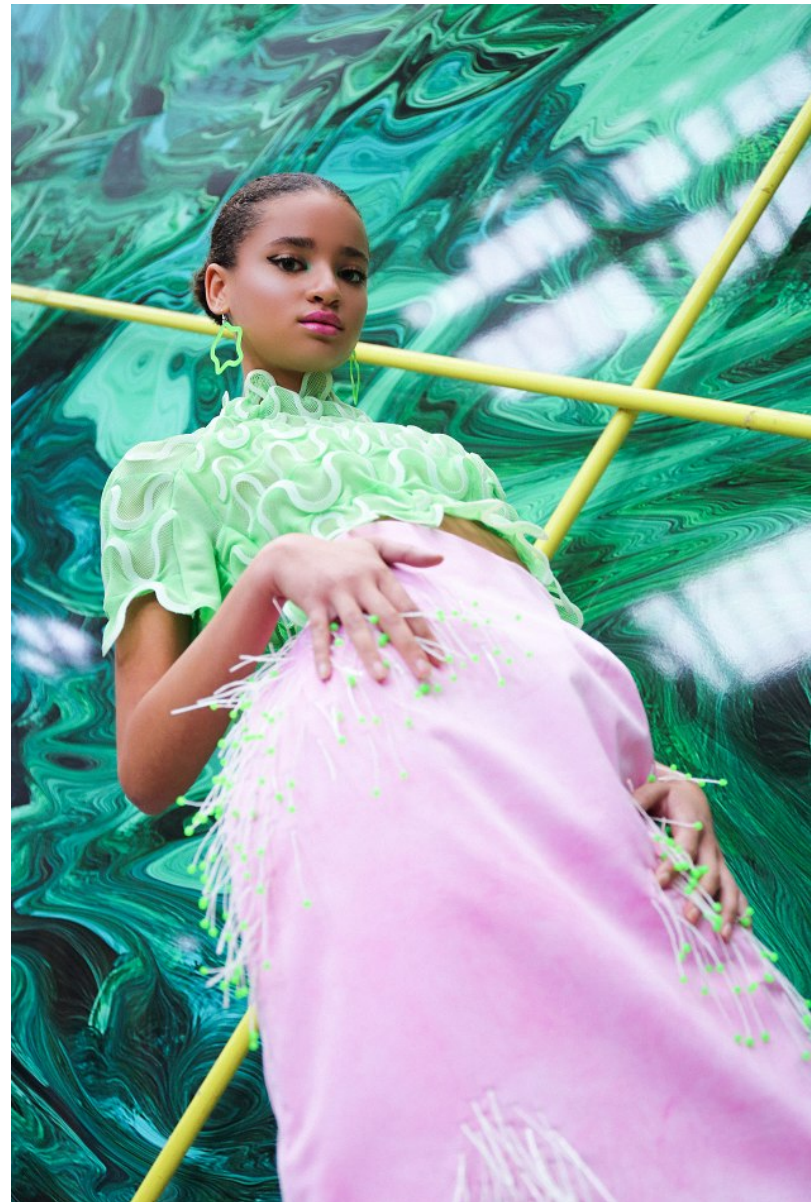

BOSS MODELS

CAPE TOWN

INDY ROSA

Height: 176cm Bust: 79cm Waist: 60cm Hips: 90cm Shoe: 5 UK Hair: Brown Eyes: Green