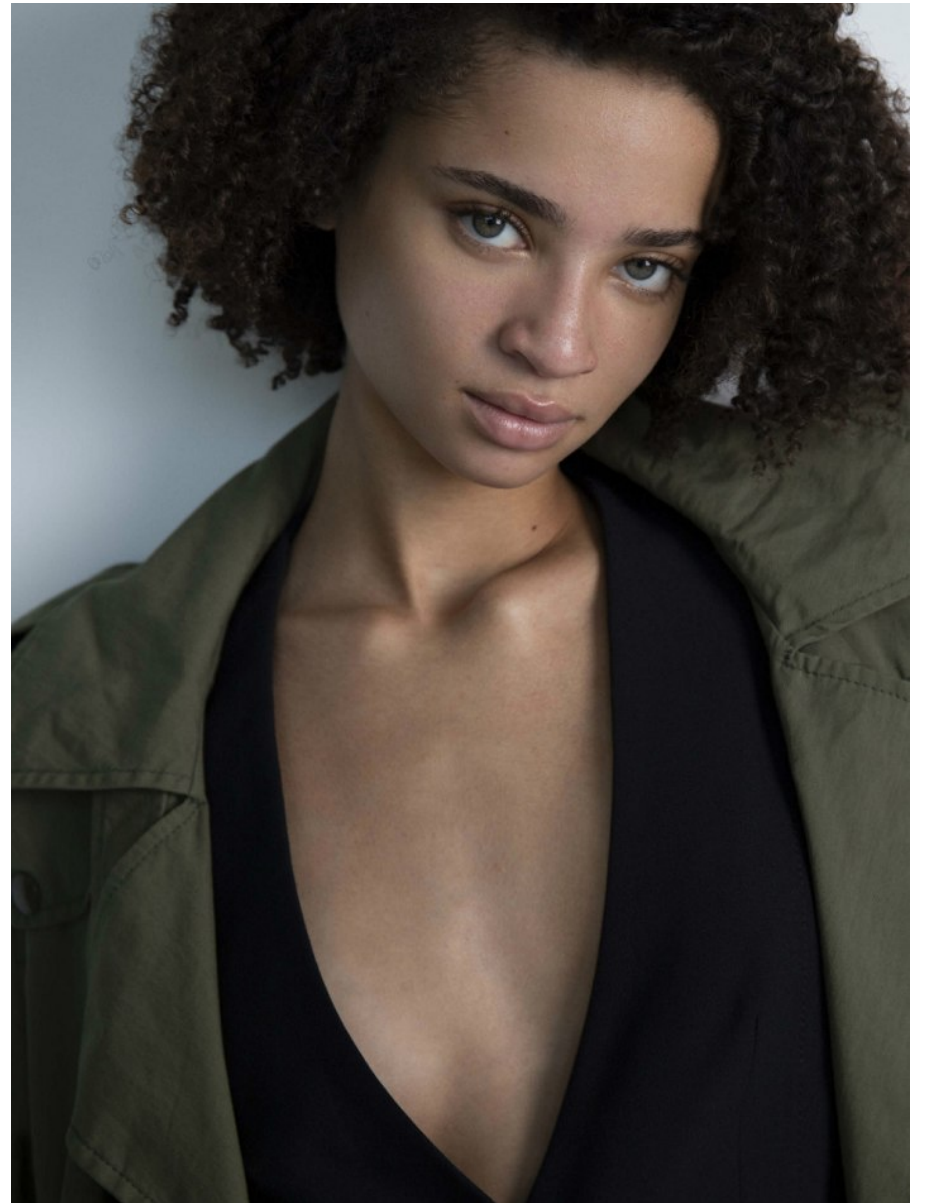

BOSS MODELS

CAPE TOWN

INDY ROSA ENZER

Height: 175cm Bust: 80cm Waist: 59cm Hips: 89cm Shoe: 5 UK Hair: Brown Eyes: Green