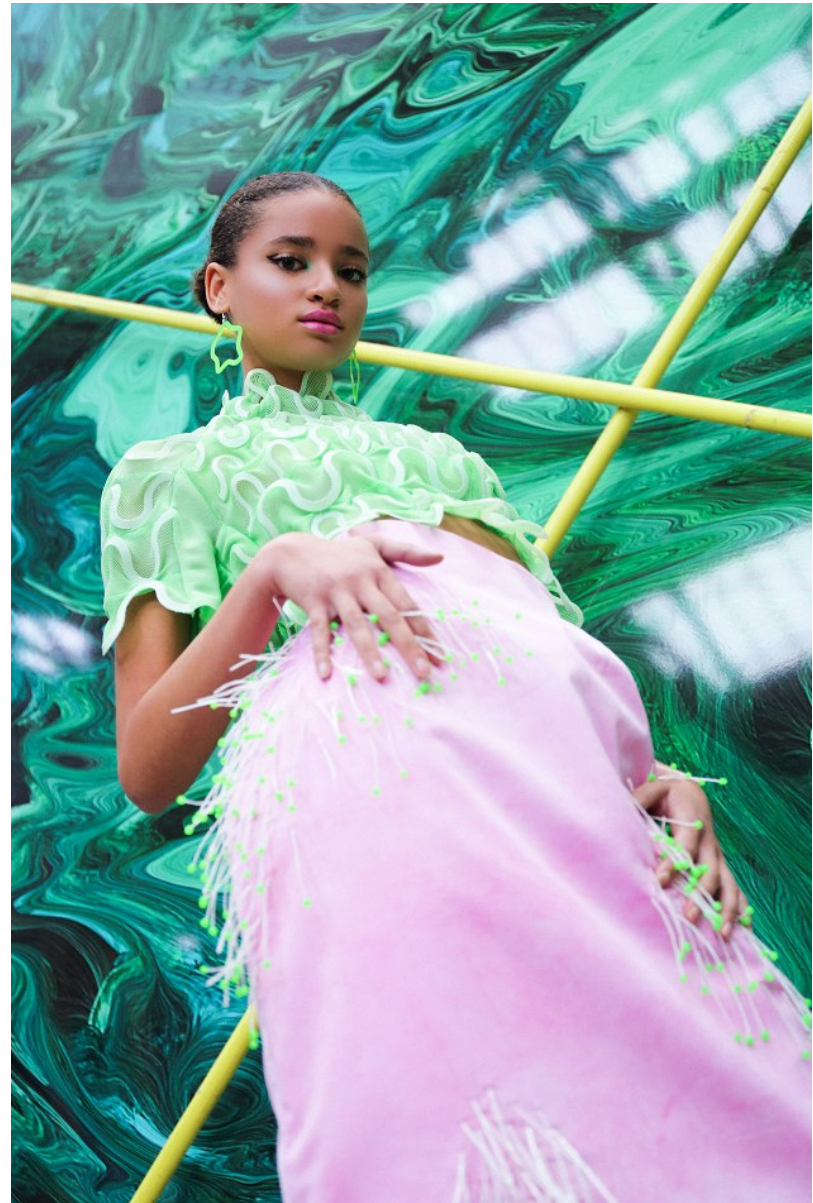

BOSS MODELS

CAPE TOWN

INDY ROSA ENZER

Height: 175cm Bust: 80cm Waist: 59cm Hips: 89cm Shoe: 5 UK Hair: Brown Eyes: Green

BOSS MODELS

CAPE TOWN

INDY ROSA ENZER

Height: 175cm Bust: 80cm Waist: 59cm Hips: 89cm Shoe: 5 UK Hair: Brown Eyes: Green