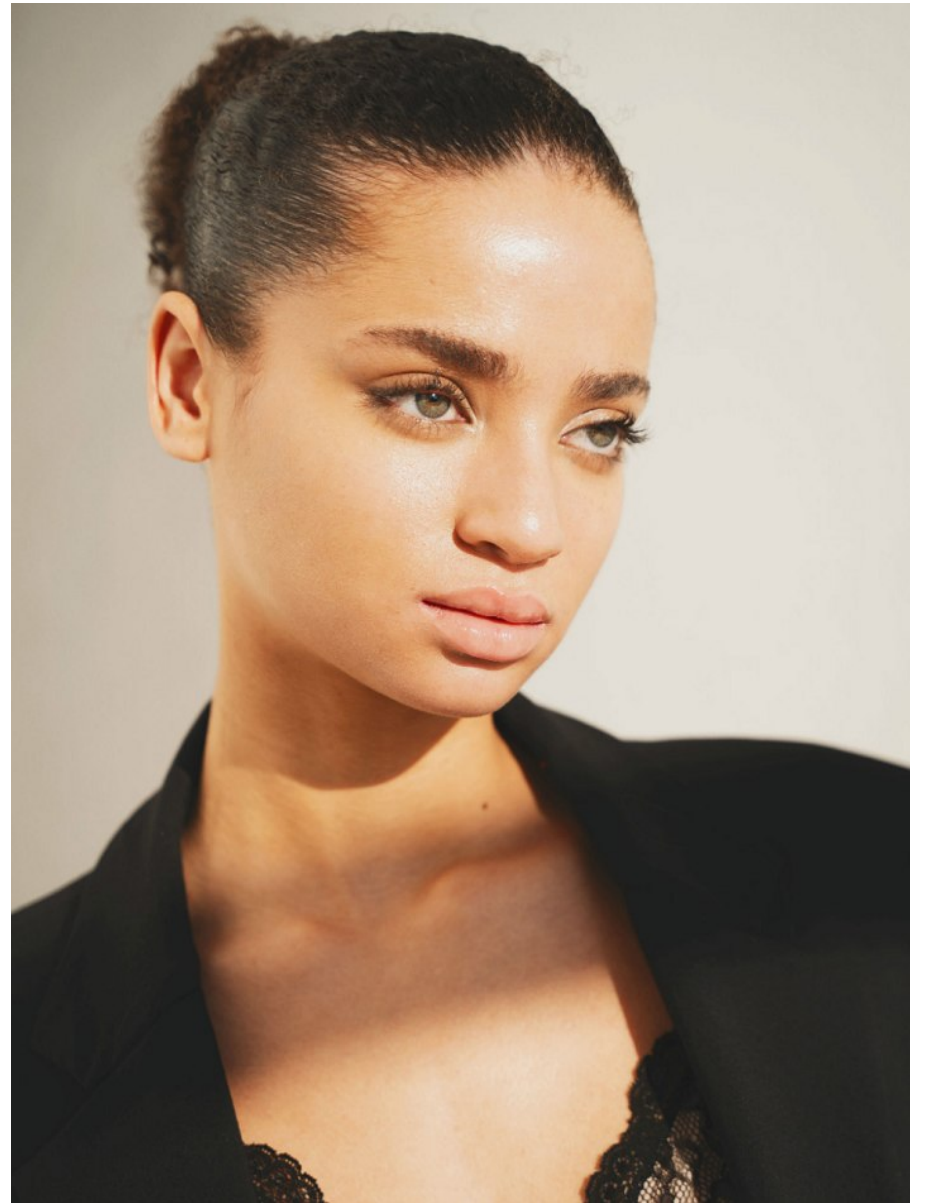

BOSS MODELS

CAPE TOWN

INDY ROSA ENZER

Height: 175cm Bust: 80cm Waist: 59cm Hips: 89cm Shoe: 5 UK Hair: Brown Eyes: Green