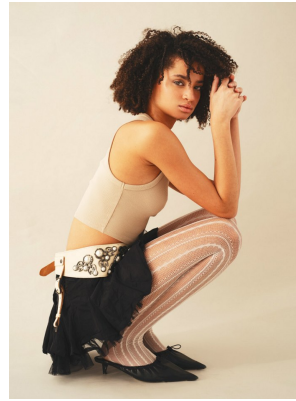

BOSS MODELS

CAPE TOWN

INDY ROSA

Height: 176cm Bust: 79cm Waist: 60cm Hips: 90cm Shoe: 5 UK Hair: Brown Eyes: Green

BOSS MODELS

CAPE TOWN

INDY ROSA

Height: 176cm Bust: 79cm Waist: 60cm Hips: 90cm Shoe: 5 UK Hair: Brown Eyes: Green