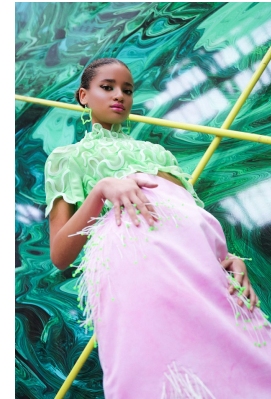

BOSS MODELS

CAPE TOWN

INDY ROSA

Height: 176cm Bust: 79cm Waist: 60cm Hips: 90cm Shoe: 5 UK Hair: Brown Eyes: Green

BOSS MODELS

CAPE TOWN

INDY ROSA

Height: 176cm Bust: 79cm Waist: 60cm Hips: 90cm Shoe: 5 UK Hair: Brown Eyes: Green