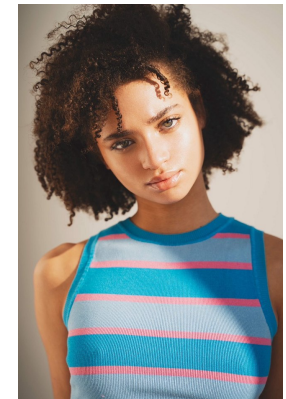

BOSS MODELS

CAPE TOWN

INDY ROSA

Height: 176cm Bust: 79cm Waist: 60cm Hips: 90cm Shoe: 5 UK Hair: Brown Eyes: Green

BOSS MODELS

CAPE TOWN

INDY ROSA

Height: 176cm Bust: 79cm Waist: 60cm Hips: 90cm Shoe: 5 UK Hair: Brown Eyes: Green