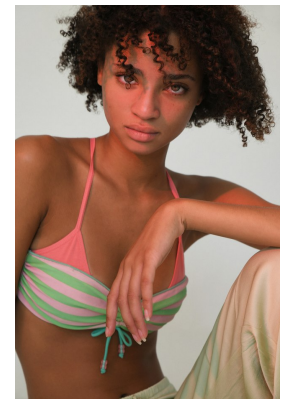

BOSS MODELS

CAPE TOWN

INDY ROSA

Height: 176cm Bust: 79cm Waist: 60cm Hips: 90cm Shoe: 5 UK Hair: Brown Eyes: Green

BOSS MODELS

CAPE TOWN

INDY ROSA

Height: 176cm Bust: 79cm Waist: 60cm Hips: 90cm Shoe: 5 UK Hair: Brown Eyes: Green