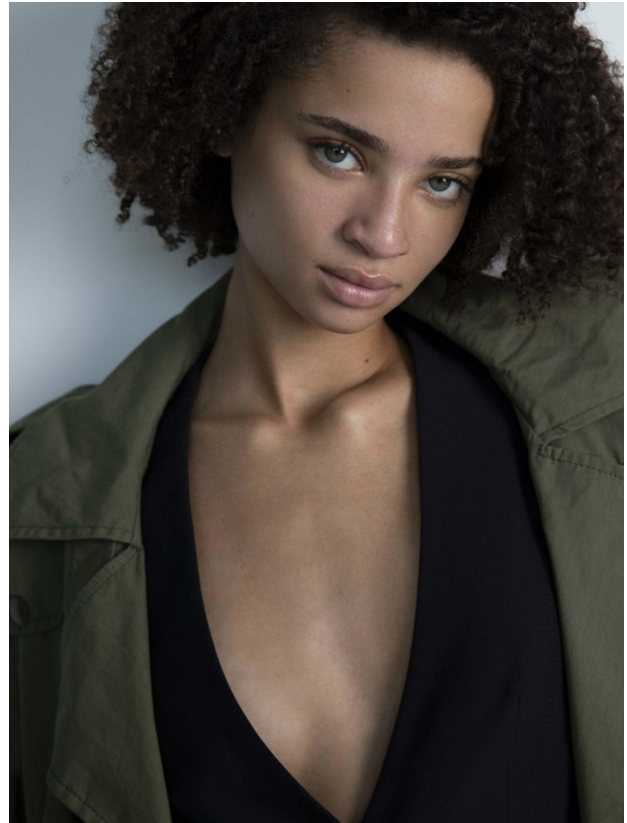

BOSS MODELS

CAPE TOWN

INDY ROSA

Height: 176cm Bust: 79cm Waist: 60cm Hips: 90cm Shoe: 5 UK Hair: Brown Eyes: Green