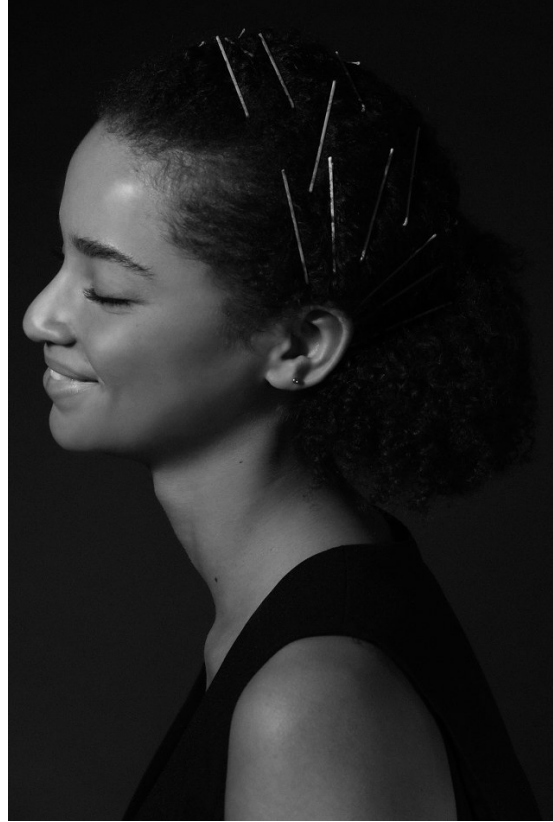

BOSS MODELS

CAPE TOWN

INDY ROSA ENZER

Height: 175cm Bust: 80cm Waist: 59cm Hips: 89cm Shoe: 5 UK Hair: Brown Eyes: Green