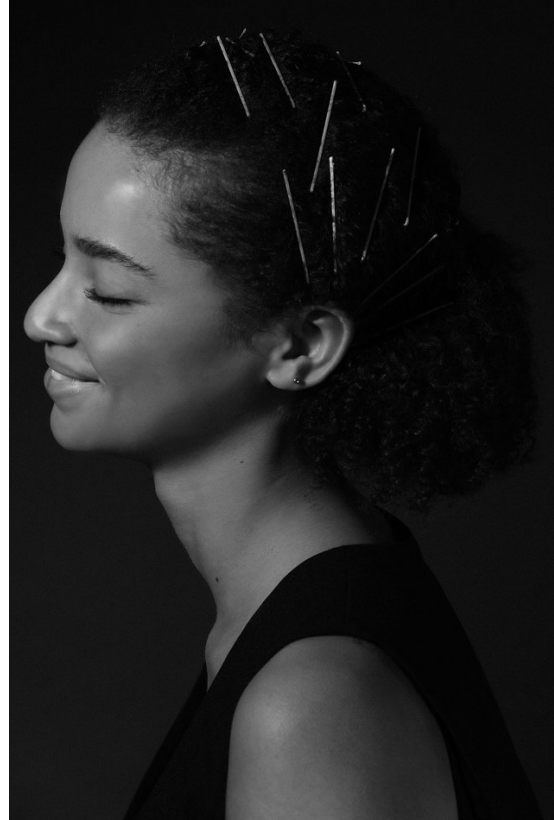

BOSS MODELS

CAPE TOWN

INDY ROSA

Height: 176cm Bust: 79cm Waist: 60cm Hips: 90cm Shoe: 5 UK Hair: Brown Eyes: Green