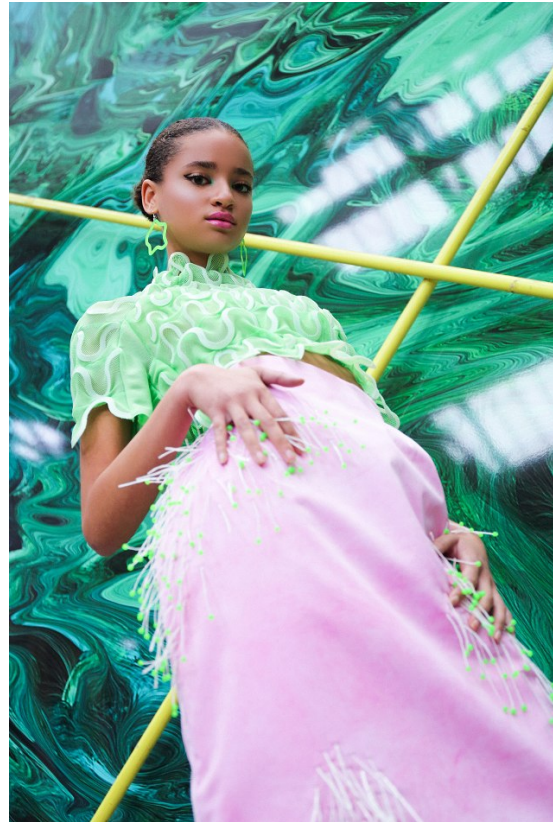

BOSS MODELS

CAPE TOWN

INDY ROSA

Height: 176cm Bust: 79cm Waist: 60cm Hips: 90cm Shoe: 5 UK Hair: Brown Eyes: Green

BOSS MODELS

CAPE TOWN

INDY ROSA

Height: 176cm Bust: 79cm Waist: 60cm Hips: 90cm Shoe: 5 UK Hair: Brown Eyes: Green

BOSS MODELS

CAPE TOWN

INDY ROSA

Height: 176cm Bust: 79cm Waist: 60cm Hips: 90cm Shoe: 5 UK Hair: Brown Eyes: Green