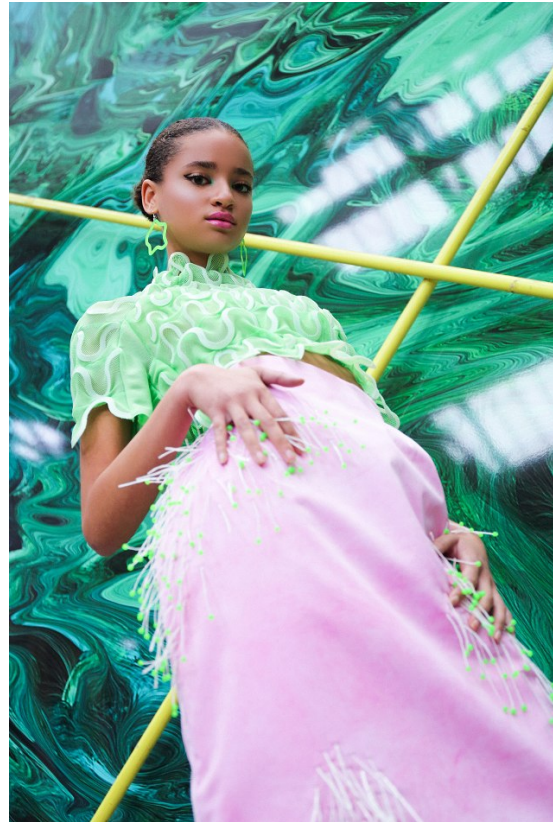

# BOSS MODELS

CAPE TOWN

INDY ROSA ENZER

Height: 175cm Bust: 80cm Waist: 59cm Hips: 89cm Shoe: 5 UK Hair: Brown Eyes: Green