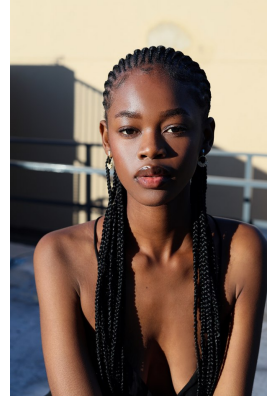

BOSS MODELS

CAPE TOWN

KONKE GULWA

Height: 176cm Bust: 82cm Waist: 57cm Hips: 94cm Shoe: 5 UK Hair: Black Eyes: Black