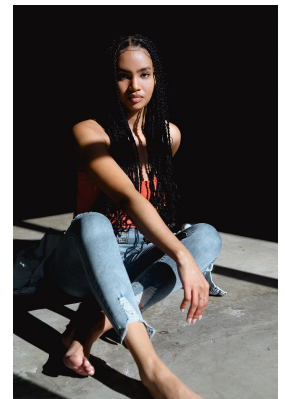

BOSS MODELS

CAPE TOWN

TATUM MACALAGH

Height: 169cm Bust: 89cm Waist: 70cm Hips: 100cm Shoe: 6 UK Hair: Black Eyes: Black

BOSS MODELS

CAPE TOWN

TATUM MACALAGH

Height: 169cm Bust: 89cm Waist: 70cm Hips: 100cm Shoe: 6 UK Hair: Black Eyes: Black