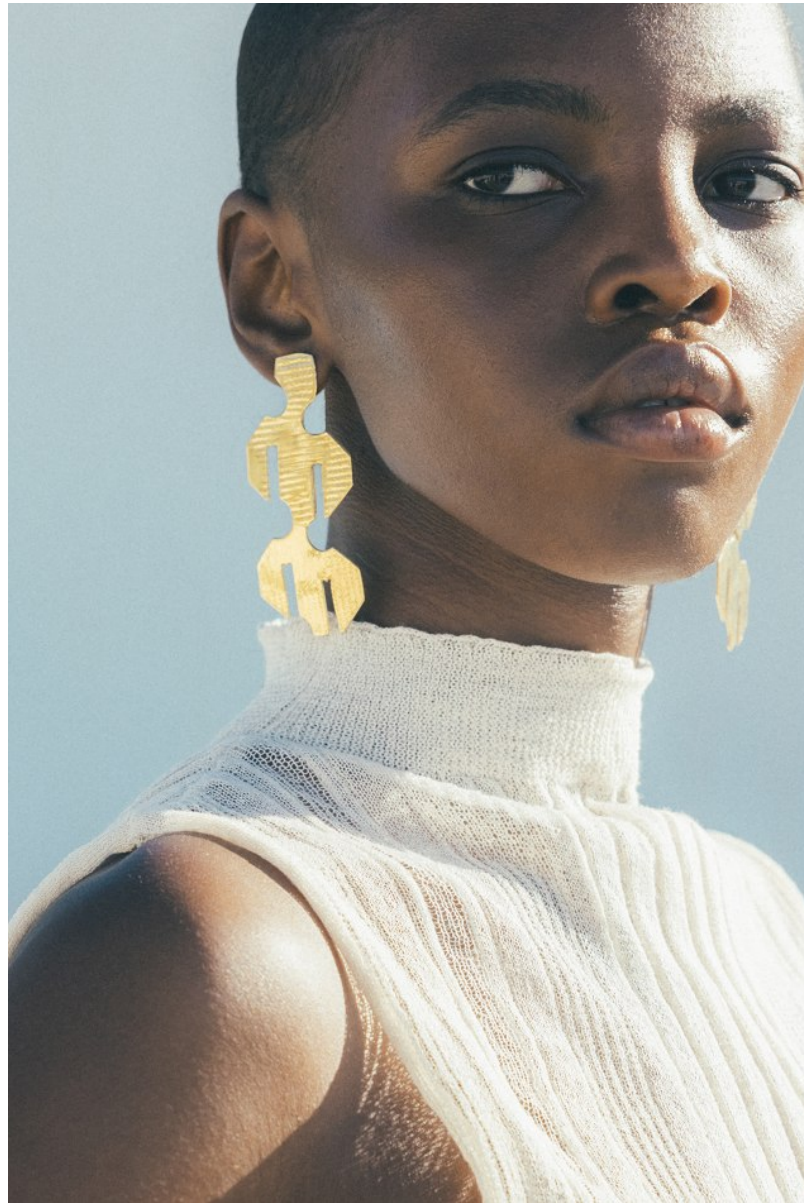

BOSS MODELS

CAPE TOWN

THIMNA MAZOMBA

Height: 174cm Bust: 85cm Waist: 70cm Hips: 99cm Shoe: 7 UK Hair: Black Eyes: Brown

BOSS MODELS

CAPE TOWN

THIMNA MAZOMBA

Height: 174cm Bust: 85cm Waist: 70cm Hips: 99cm Shoe: 7 UK Hair: Black Eyes: Brown