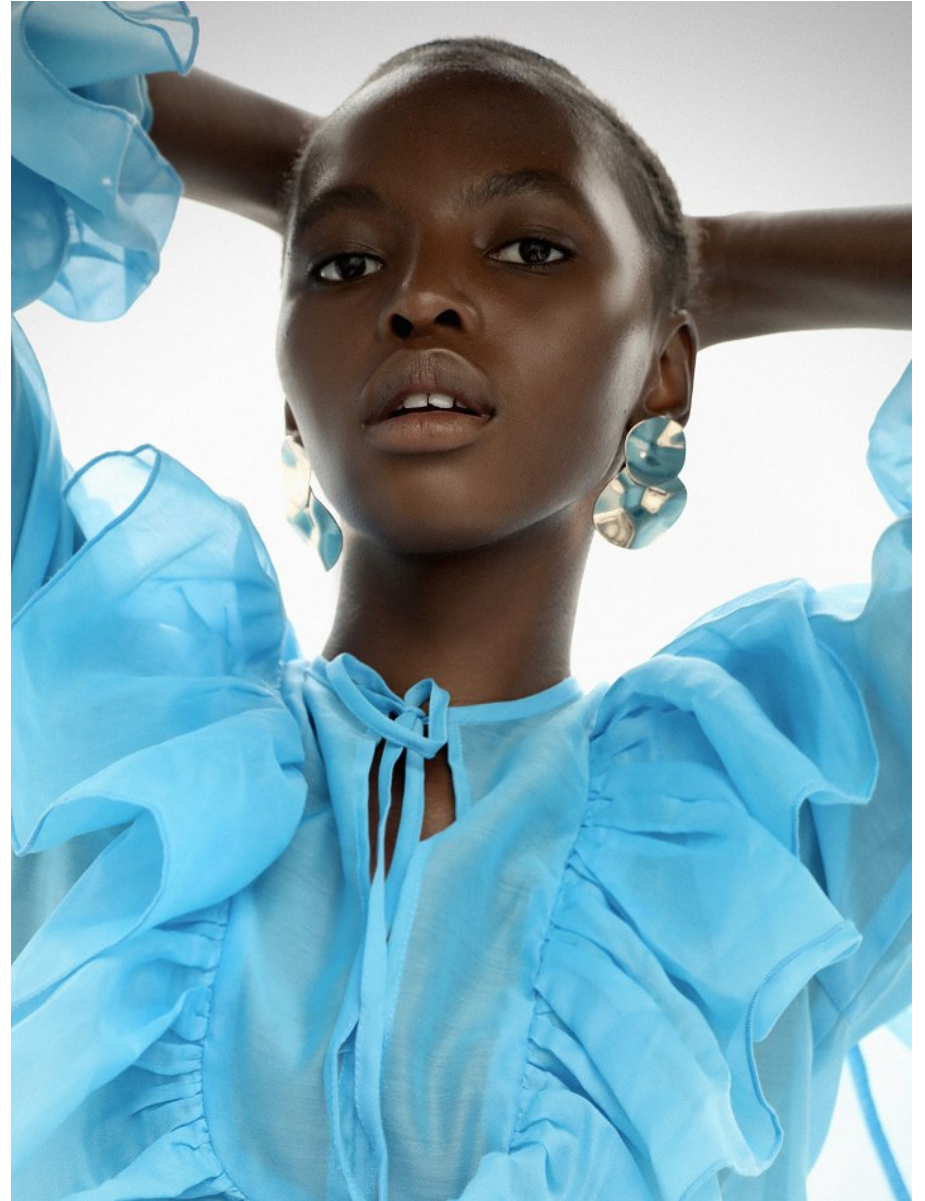

BOSS MODELS

CAPE TOWN

THIMNA MAZOMBA

Height: 174cm Bust: 85cm Waist: 70cm Hips: 99cm Shoe: 7 UK Hair: Black Eyes: Brown