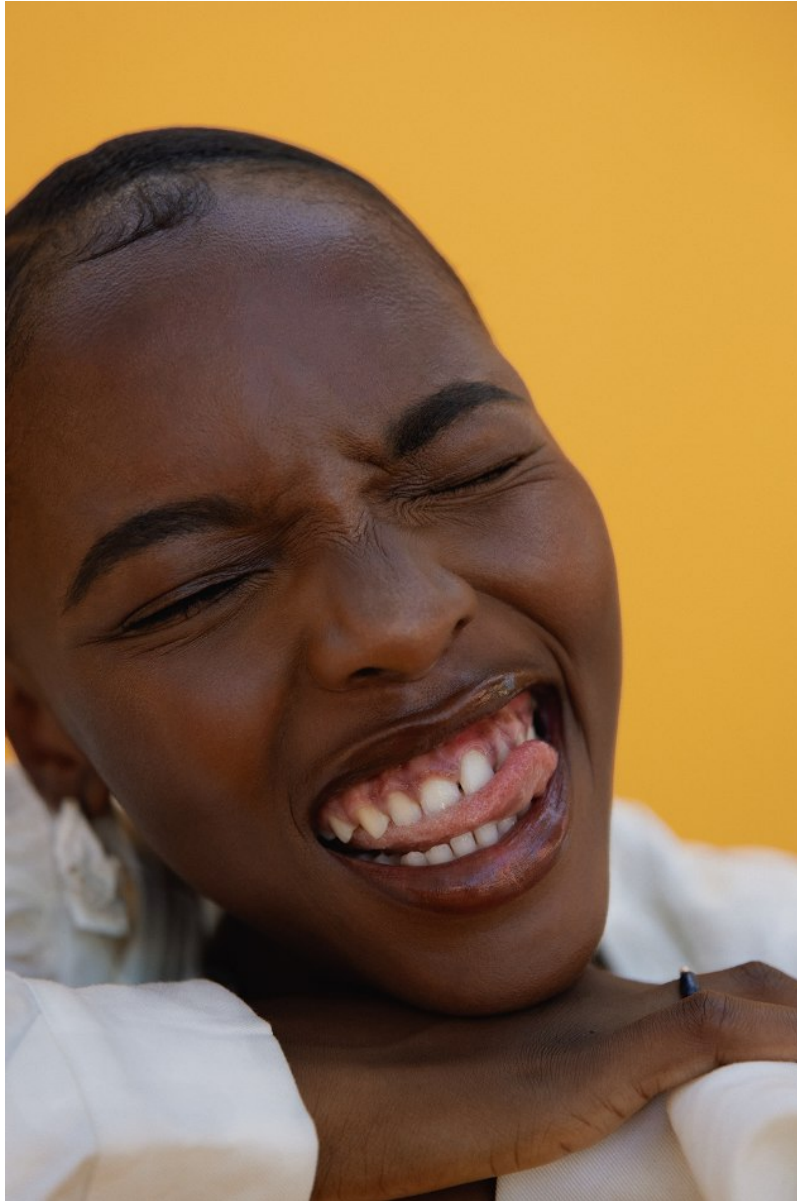

THIMNA MAZOMBA

BOSS MODELS

CAPE TOWN

THIMNA MAZOMBA

Height: 174cm Bust: 85cm Waist: 70cm Hips: 99cm Shoe: 7 UK Hair: Black Eyes: Brown