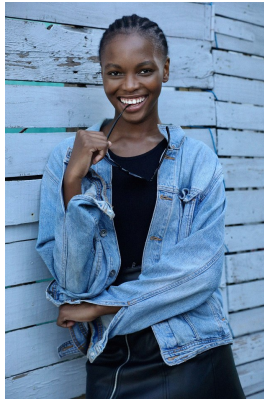

# BOSS MODELS

CAPE TOWN

THIMNA MAZOMBA

Height: 174cm Bust: 88cm Waist: 71cm Hips: 100cm Shoe: 7 UK Hair: Black Eyes: Brown