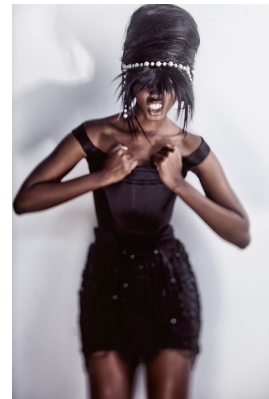

BOSS MODELS

CAPE TOWN

THIMNA MAZOMBA

Height: 174cm Bust: 85cm Waist: 70cm Hips: 99cm Shoe: 7 UK Hair: Black Eyes: Brown

BOSS MODELS

CAPE TOWN

THIMNA MAZOMBA

Height: 174cm Bust: 85cm Waist: 70cm Hips: 99cm Shoe: 7 UK Hair: Black Eyes: Brown