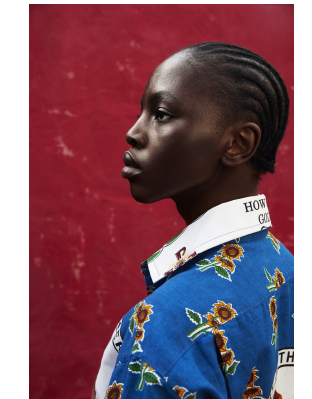

BOSS MODELS

CAPE TOWN

THIMNA MAZOMBA

Height: 174cm Bust: 85cm Waist: 70cm Hips: 99cm Shoe: 7 UK Hair: Black Eyes: Brown

BOSS MODELS

CAPE TOWN

THIMNA MAZOMBA

Height: 174cm Bust: 85cm Waist: 70cm Hips: 99cm Shoe: 7 UK Hair: Black Eyes: Brown