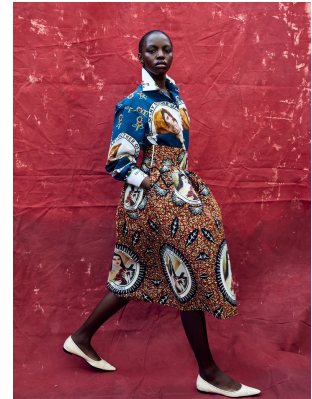

# BOSS MODELS

CAPE TOWN

THIMNA MAZOMBA

Height: 174cm Bust: 88cm Waist: 71cm Hips: 100cm Shoe: 7 UK Hair: Black Eyes: Brown