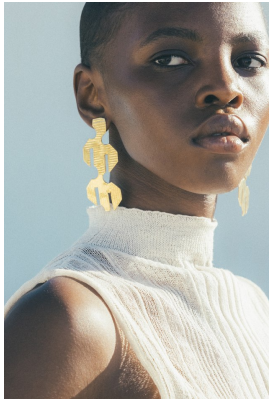

BOSS MODELS

CAPE TOWN

THIMNA MAZOMBA

Height: 174cm Bust: 85cm Waist: 70cm Hips: 99cm Shoe: 7 UK Hair: Black Eyes: Brown

BOSS MODELS

CAPE TOWN

THIMNA MAZOMBA

Height: 174cm Bust: 85cm Waist: 70cm Hips: 99cm Shoe: 7 UK Hair: Black Eyes: Brown