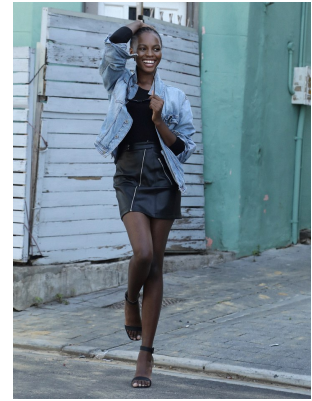

BOSS MODELS

CAPE TOWN

THIMNA MAZOMBA

Height: 174cm Bust: 85cm Waist: 70cm Hips: 99cm Shoe: 7 UK Hair: Black Eyes: Brown

BOSS MODELS

CAPE TOWN

THIMNA MAZOMBA

Height: 174cm Bust: 85cm Waist: 70cm Hips: 99cm Shoe: 7 UK Hair: Black Eyes: Brown