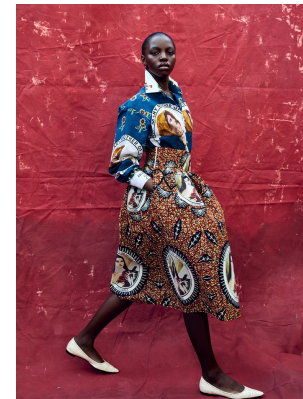

BOSS MODELS

CAPE TOWN

THIMNA MAZOMBA

Height: 174cm Bust: 85cm Waist: 70cm Hips: 99cm Shoe: 7 UK Hair: Black Eyes: Brown

BOSS MODELS

CAPE TOWN

THIMNA MAZOMBA

Height: 174cm Bust: 85cm Waist: 70cm Hips: 99cm Shoe: 7 UK Hair: Black Eyes: Brown