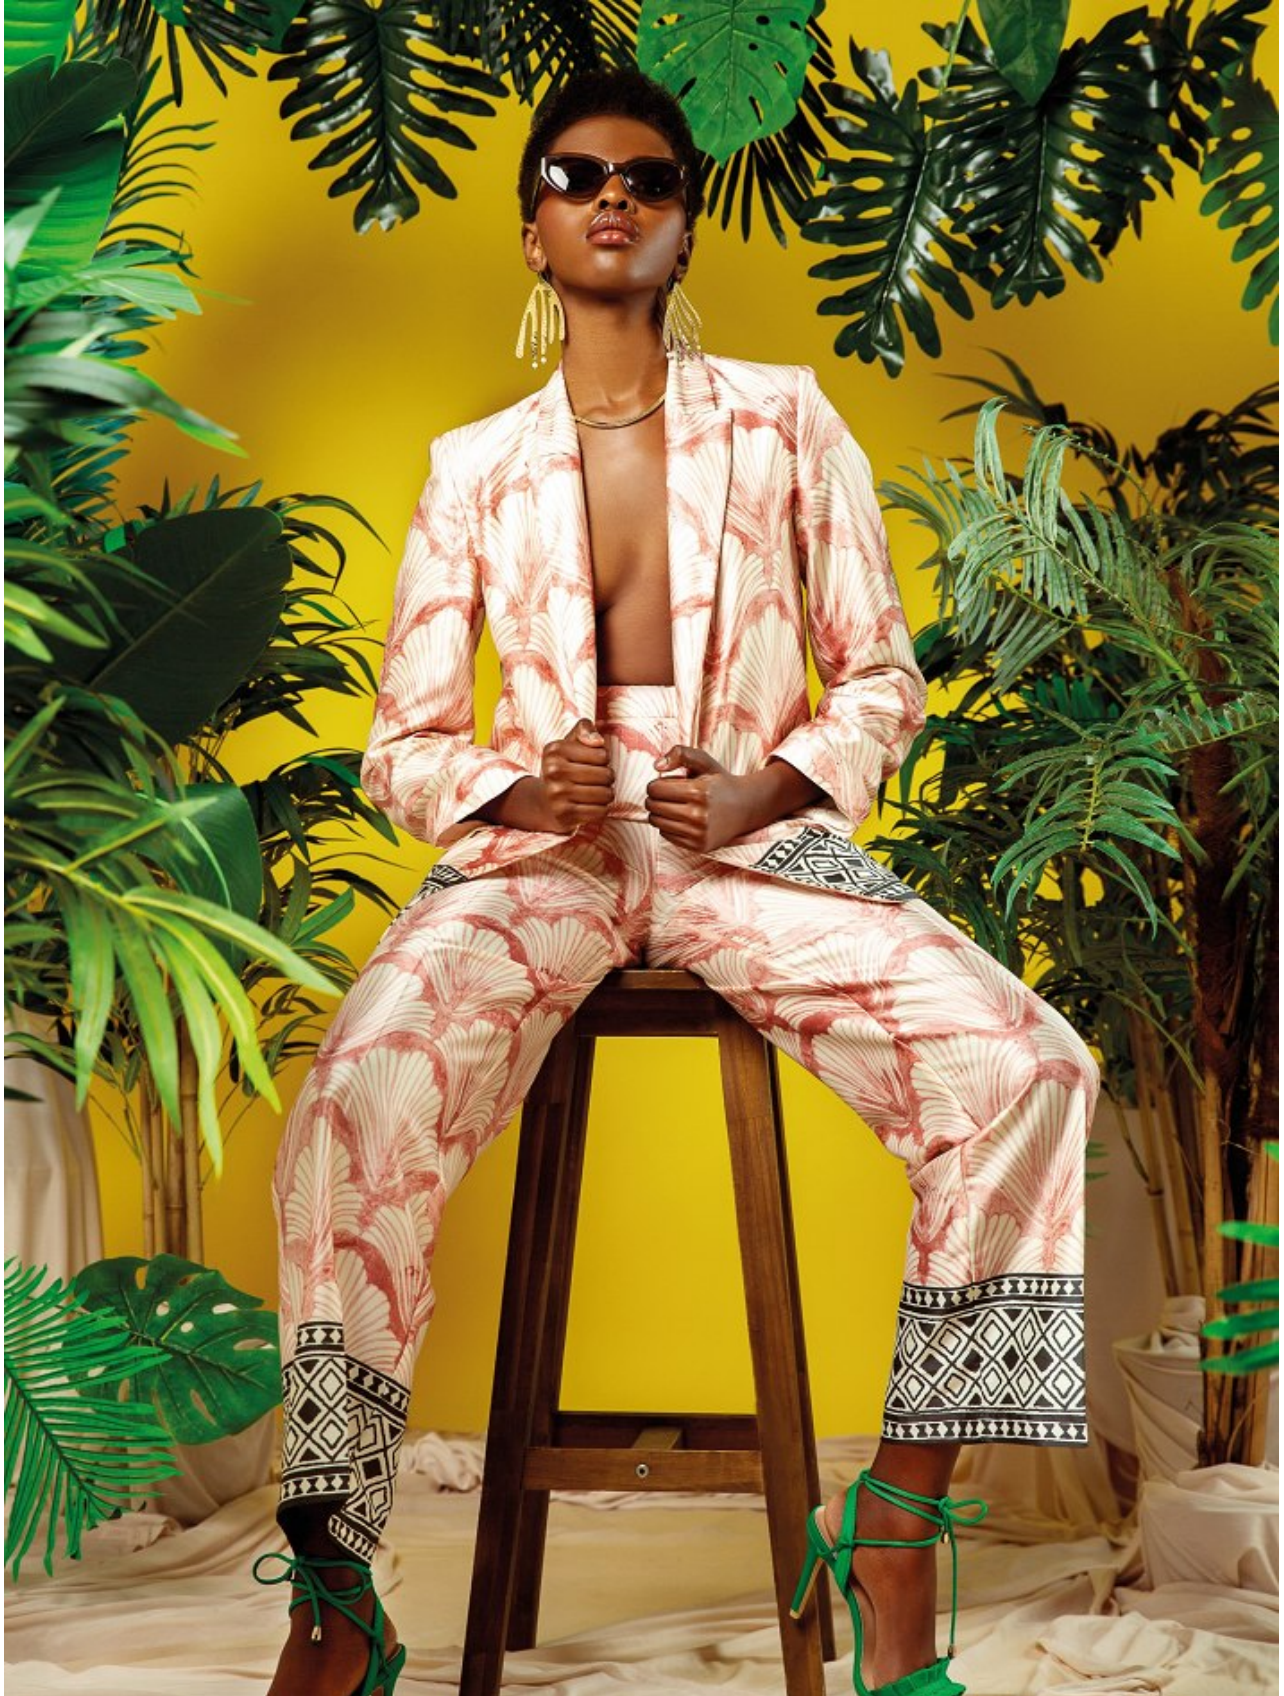

THIMNA MAZOMBA

BOSS MODELS

CAPE TOWN

THIMNA MAZOMBA

Height: 174cm Bust: 85cm Waist: 70cm Hips: 99cm Shoe: 7 UK Hair: Black Eyes: Brown