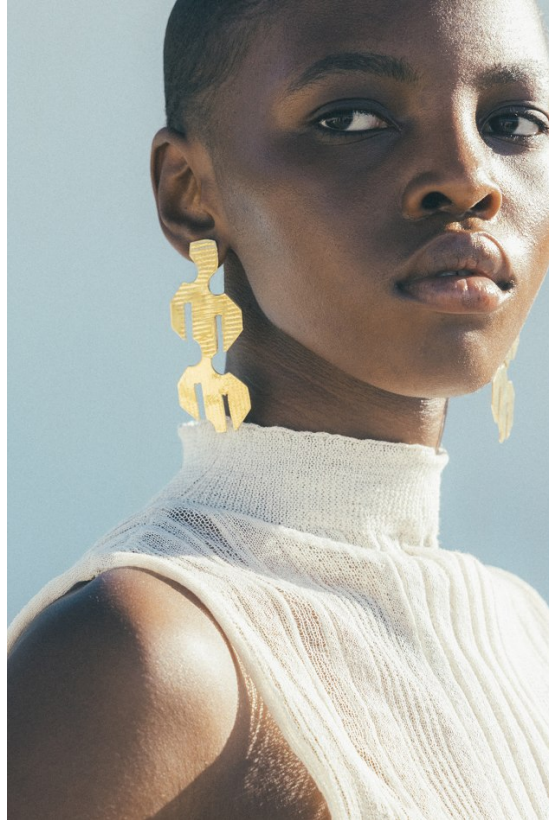

BOSS MODELS

CAPE TOWN

THIMNA MAZOMBA

Height: 174cm Bust: 85cm Waist: 70cm Hips: 99cm Shoe: 7 UK Hair: Black Eyes: Brown

BOSS MODELS

CAPE TOWN

THIMNA MAZOMBA

Height: 174cm Bust: 85cm Waist: 70cm Hips: 99cm Shoe: 7 UK Hair: Black Eyes: Brown

BOSS MODELS

CAPE TOWN

THIMNA MAZOMBA

Height: 174cm Bust: 85cm Waist: 70cm Hips: 99cm Shoe: 7 UK Hair: Black Eyes: Brown