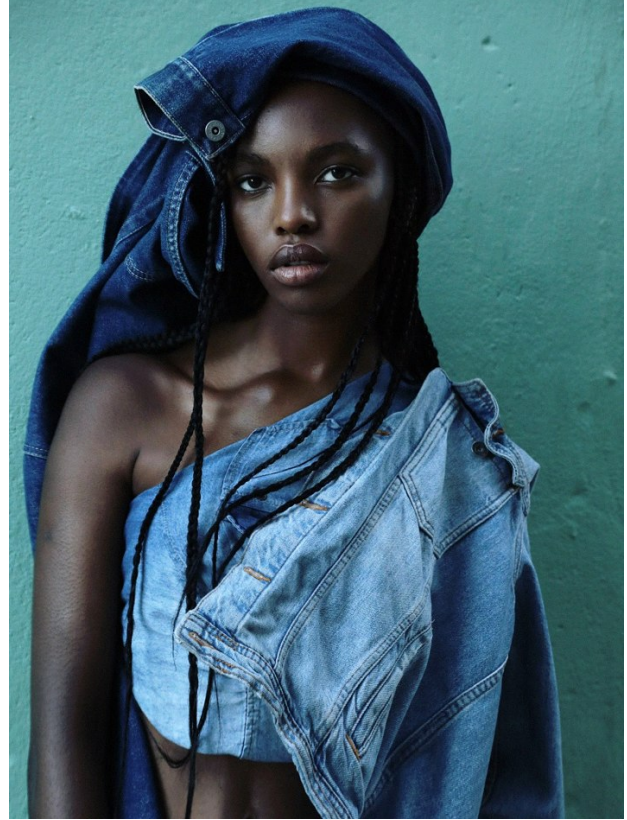

BOSS MODELS

CAPE TOWN

THIMNA MAZOMBA

Height: 174cm Bust: 85cm Waist: 70cm Hips: 99cm Shoe: 7 UK Hair: Black Eyes: Brown

BOSS MODELS

CAPE TOWN

THIMNA MAZOMBA

Height: 174cm Bust: 85cm Waist: 70cm Hips: 99cm Shoe: 7 UK Hair: Black Eyes: Brown