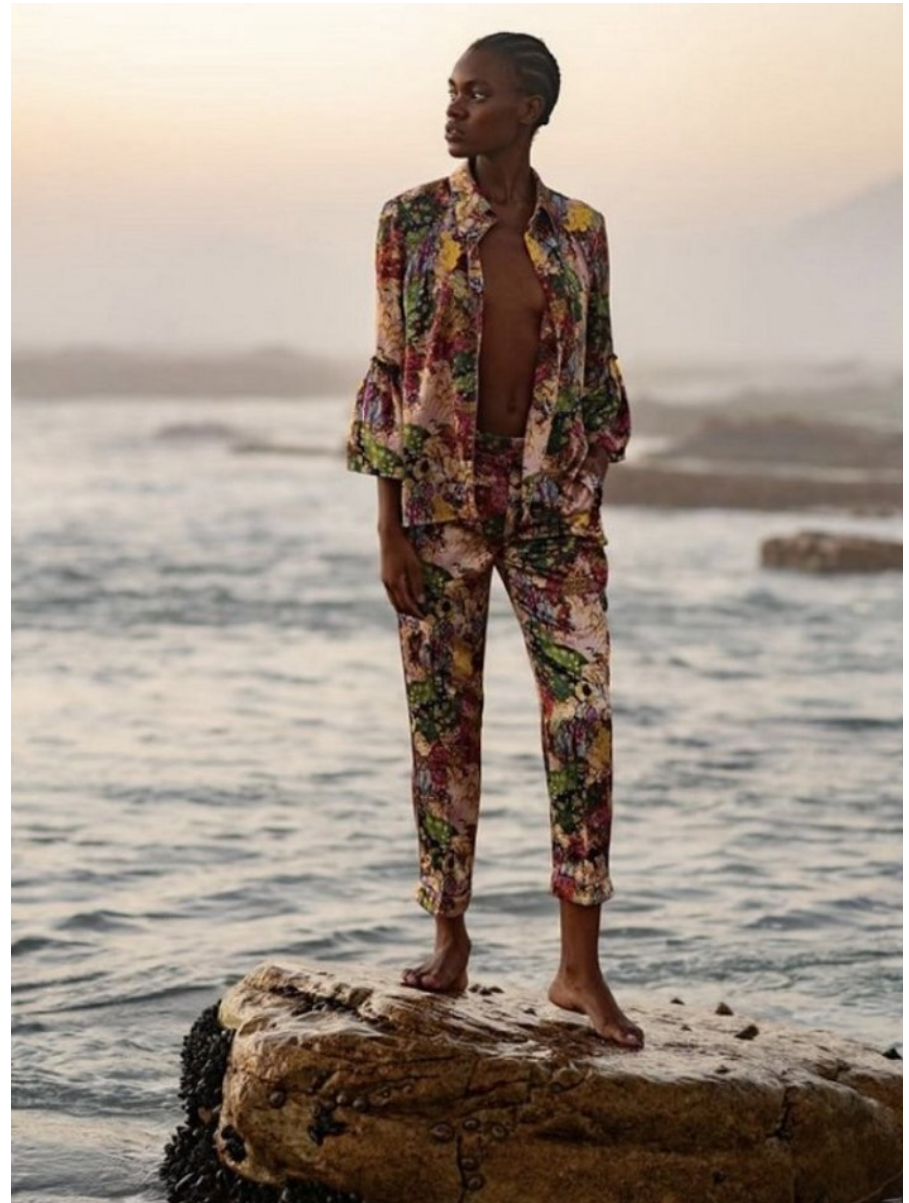

BOSS MODELS

CAPE TOWN

NONJABULO XABA

Height: 177cm Bust: 81cm Waist: 58cm Hips: 94cm Shoe: 6.5 UK Hair: Black Eyes: Dark Brown