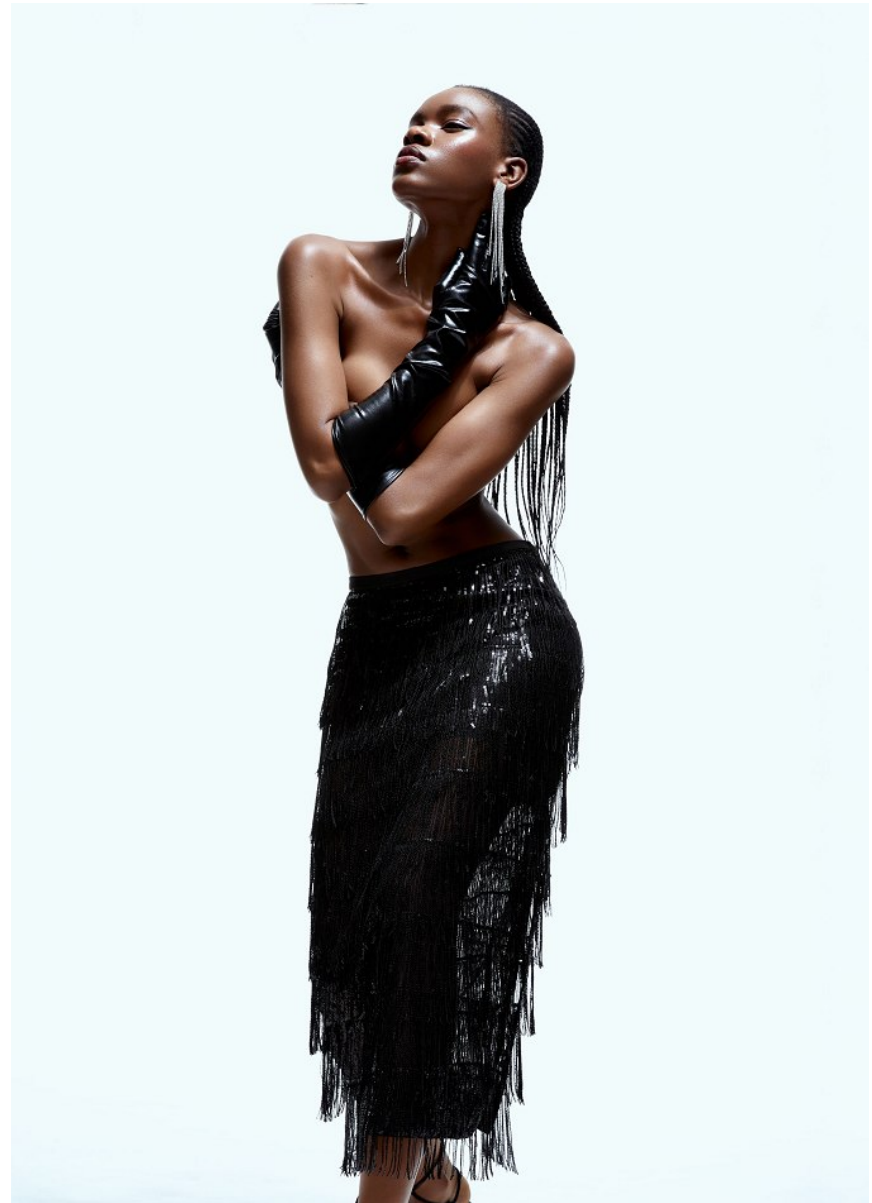

BOSS MODELS

CAPE TOWN

NONJABULO XABA

Height: 177cm Bust: 81cm Waist: 58cm Hips: 94cm Shoe: 6.5 UK Hair: Black Eyes: Dark Brown