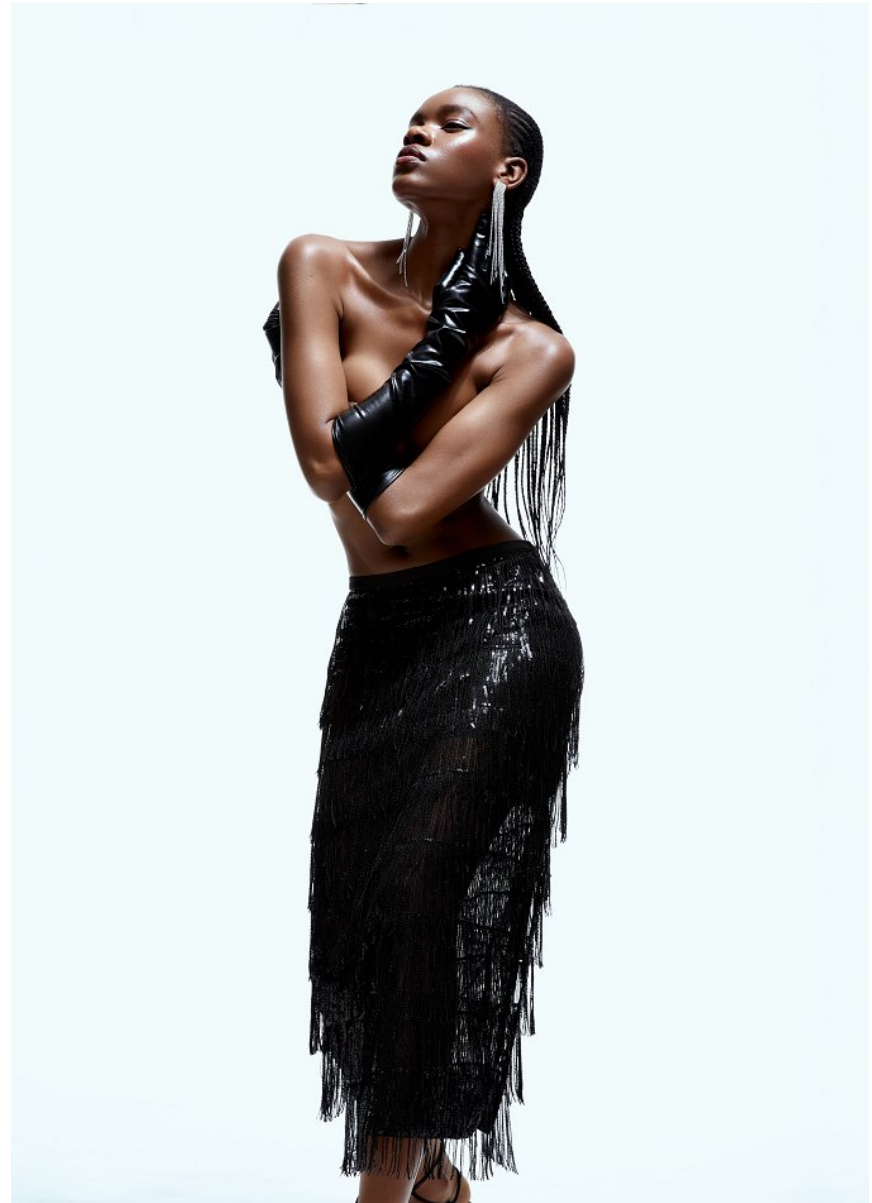

BOSS MODELS

CAPE TOWN

NONJABULO XABA

Height: 178cm Bust: 82cm Waist: 61cm Hips: 92cm Shoe: 6.5 UK Hair: Black Eyes: Dark Brown