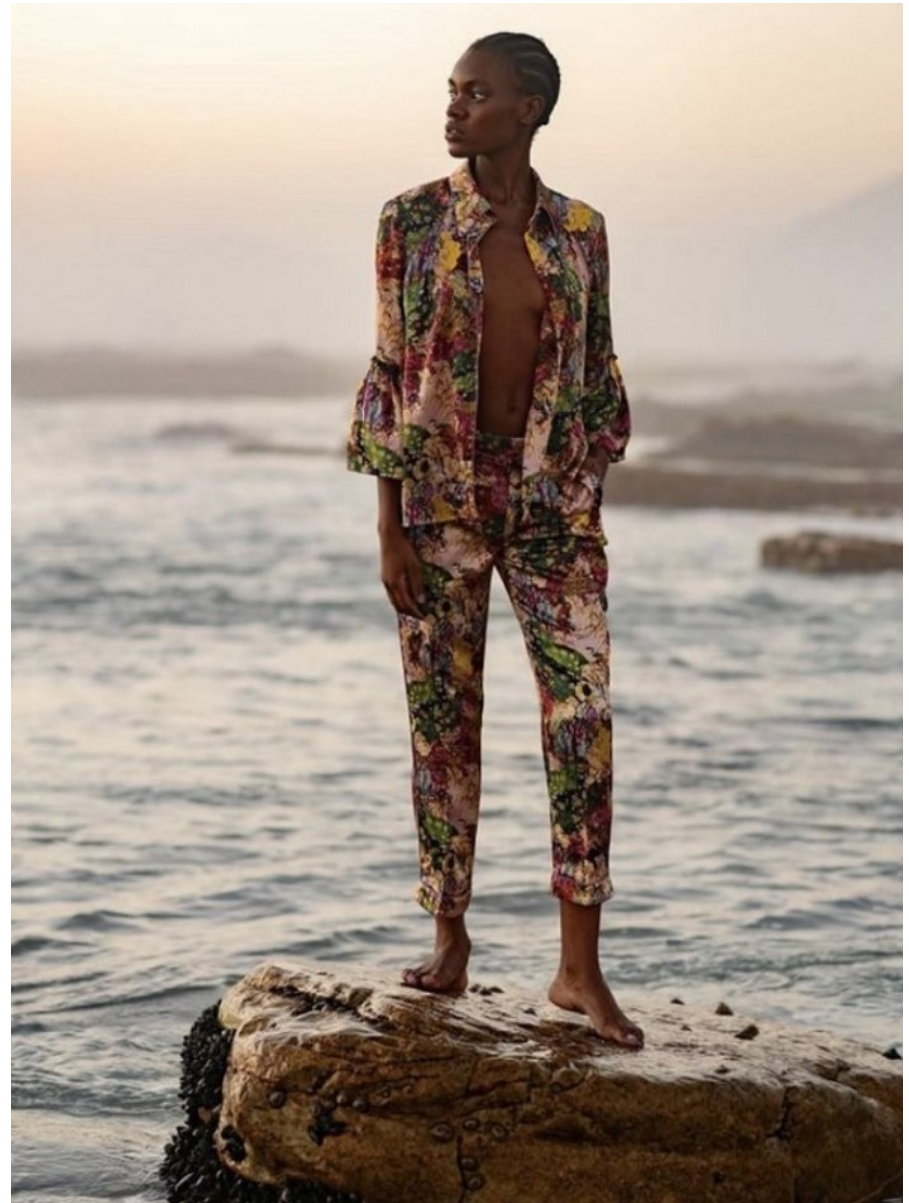

BOSS MODELS

CAPE TOWN

NONJABULO XABA

Height: 177cm Bust: 82cm Waist: 61cm Hips: 96cm Shoe: 6.5 UK Hair: Black Eyes: Dark Brown

BOSS MODELS

CAPE TOWN

NONJABULO XABA

Height: 177cm Bust: 82cm Waist: 61cm Hips: 96cm Shoe: 6.5 UK Hair: Black Eyes: Dark Brown