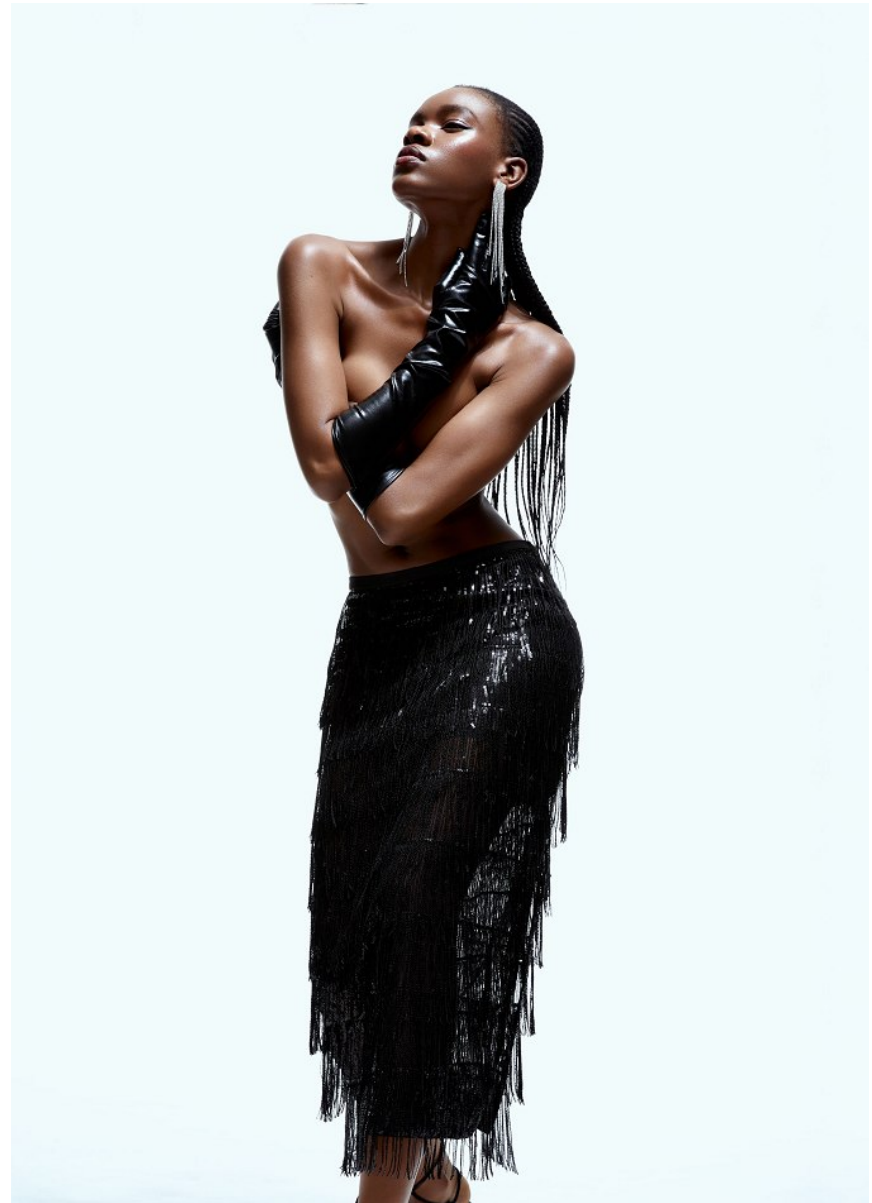

BOSS MODELS

CAPE TOWN

NONJABULO XABA

Height: 177cm Bust: 82cm Waist: 61cm Hips: 96cm Shoe: 6.5 UK Hair: Black Eyes: Dark Brown