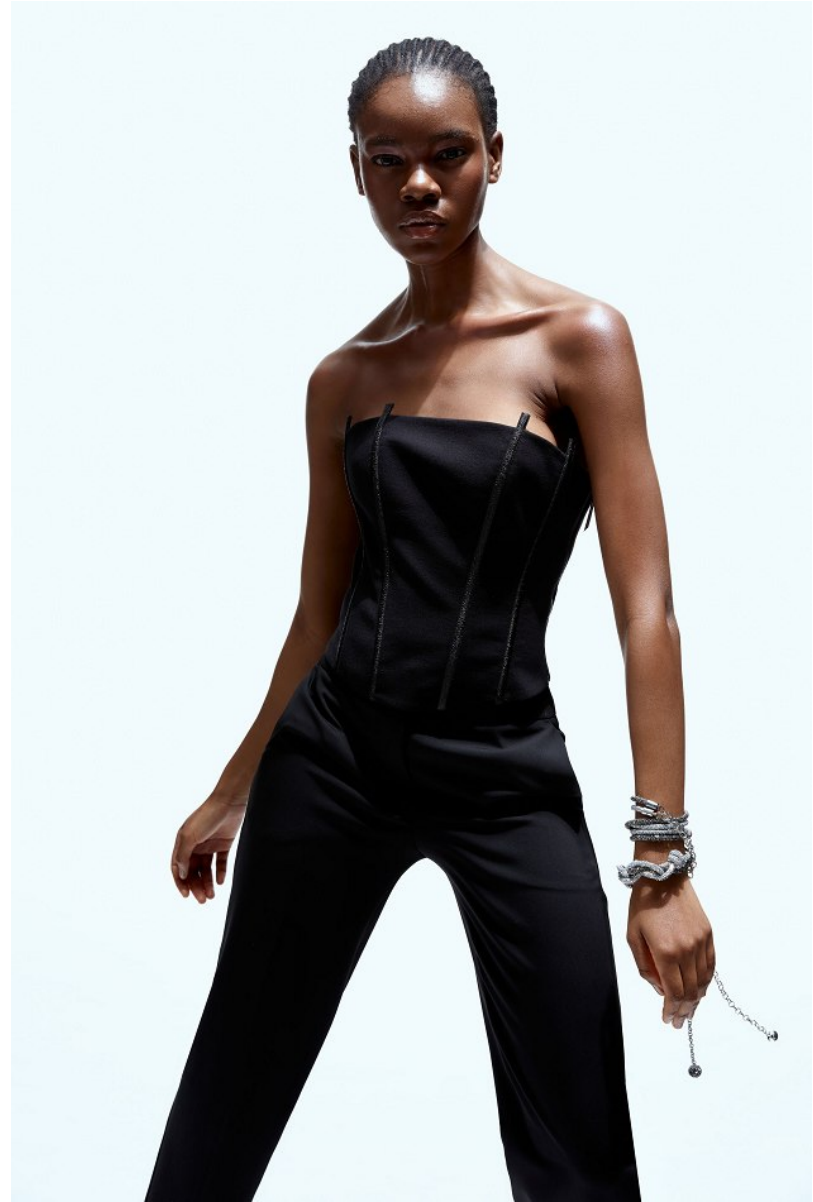

BOSS MODELS

CAPE TOWN

NONJABULO XABA

Height: 178cm Bust: 82cm Waist: 61cm Hips: 92cm Shoe: 6.5 UK Hair: Black Eyes: Dark Brown

BOSS MODELS

CAPE TOWN

NONJABULO XABA

Height: 178cm Bust: 82cm Waist: 61cm Hips: 92cm Shoe: 6.5 UK Hair: Black Eyes: Dark Brown