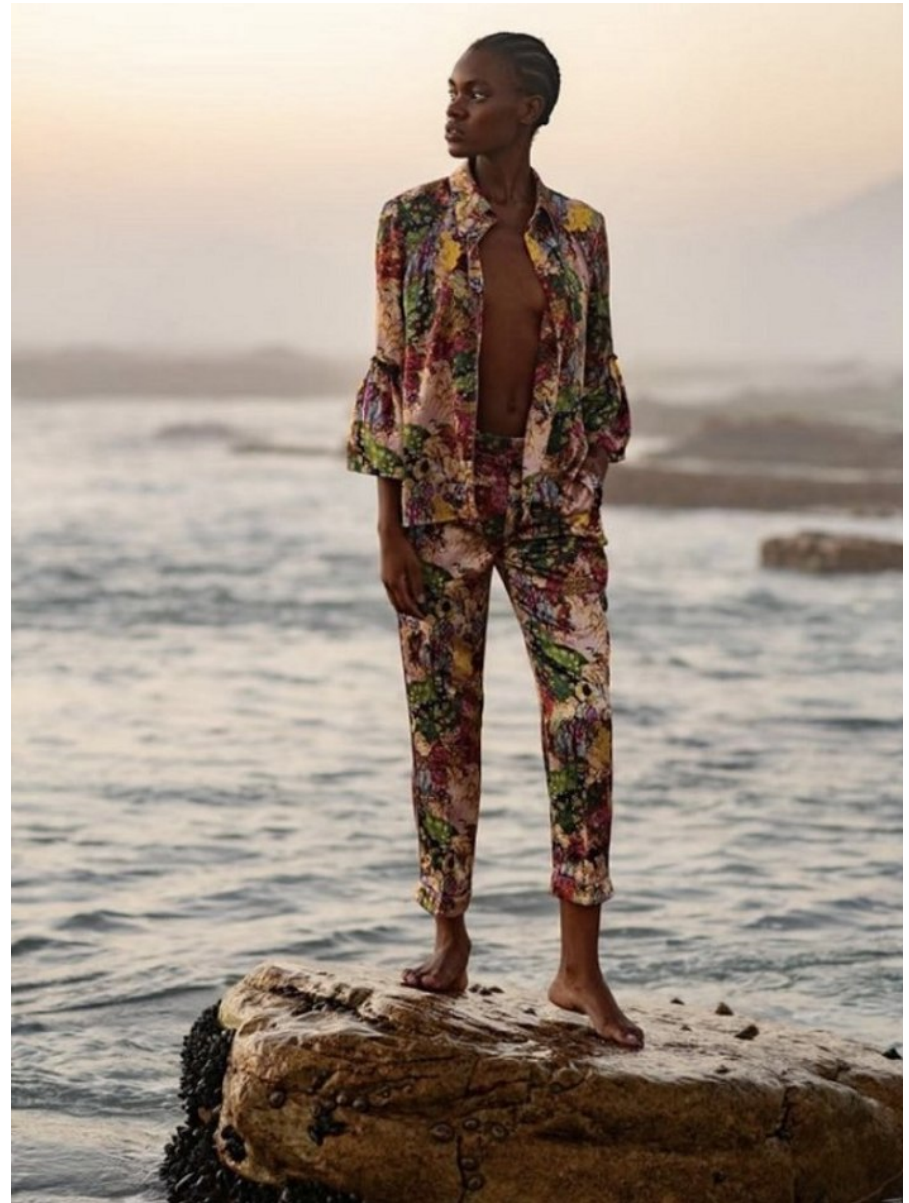

BOSS MODELS

CAPE TOWN

NONJABULO XABA

Height: 178cm Bust: 82cm Waist: 61cm Hips: 92cm Shoe: 6.5 UK Hair: Black Eyes: Dark Brown

BOSS MODELS

CAPE TOWN

NONJABULO XABA

Height: 178cm Bust: 82cm Waist: 61cm Hips: 92cm Shoe: 6.5 UK Hair: Black Eyes: Dark Brown