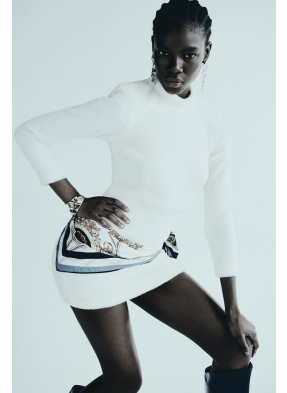

BOSS MODELS

CAPE TOWN

NONJABULO XABA

Height: 178cm Bust: 82cm Waist: 61cm Hips: 92cm Shoe: 6.5 UK Hair: Black Eyes: Dark Brown

BOSS MODELS

CAPE TOWN

NONJABULO XABA

Height: 178cm Bust: 82cm Waist: 61cm Hips: 92cm Shoe: 6.5 UK Hair: Black Eyes: Dark Brown

BOSS MODELS

CAPE TOWN

NONJABULO XABA

Height: 178cm Bust: 82cm Waist: 61cm Hips: 92cm Shoe: 6.5 UK Hair: Black Eyes: Dark Brown