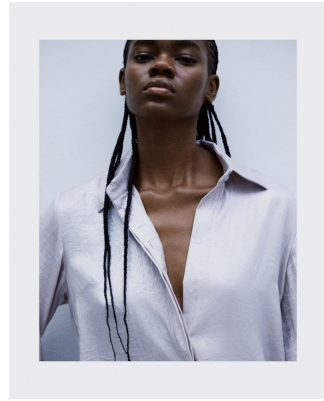

BOSS MODELS

CAPE TOWN

NONJABULO XABA

Height: 177cm Bust: 82cm Waist: 61cm Hips: 96cm Shoe: 6.5 UK Hair: Black Eyes: Dark Brown

BOSS MODELS

CAPE TOWN

NONJABULO XABA

Height: 177cm Bust: 82cm Waist: 61cm Hips: 96cm Shoe: 6.5 UK Hair: Black Eyes: Dark Brown

BOSS MODELS

CAPE TOWN

NONJABULO XABA

Height: 177cm Bust: 82cm Waist: 61cm Hips: 96cm Shoe: 6.5 UK Hair: Black Eyes: Dark Brown