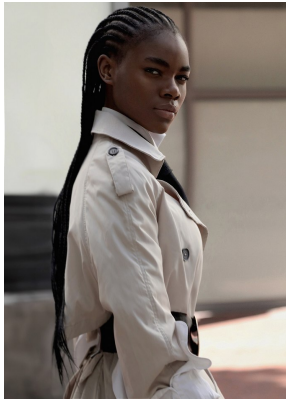

BOSS MODELS

CAPE TOWN

NONJABULO XABA

Height: 177cm Bust: 82cm Waist: 61cm Hips: 96cm Shoe: 6.5 UK Hair: Black Eyes: Dark Brown

BOSS MODELS

CAPE TOWN

NONJABULO XABA

Height: 177cm Bust: 82cm Waist: 61cm Hips: 96cm Shoe: 6.5 UK Hair: Black Eyes: Dark Brown

BOSS MODELS

CAPE TOWN

NONJABULO XABA

Height: 177cm Bust: 82cm Waist: 61cm Hips: 96cm Shoe: 6.5 UK Hair: Black Eyes: Dark Brown