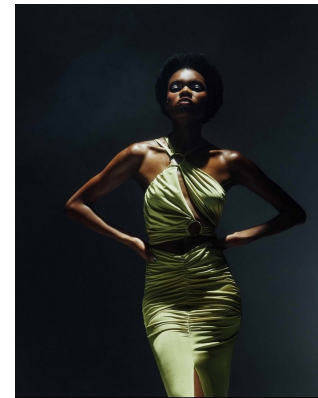

BOSS MODELS

CAPE TOWN

NONJABULO XABA

Height: 178cm Bust: 82cm Waist: 61cm Hips: 92cm Shoe: 6.5 UK Hair: Black Eyes: Dark Brown

BOSS MODELS

CAPE TOWN

NONJABULO XABA

Height: 178cm Bust: 82cm Waist: 61cm Hips: 92cm Shoe: 6.5 UK Hair: Black Eyes: Dark Brown

BOSS MODELS

CAPE TOWN

NONJABULO XABA

Height: 178cm Bust: 82cm Waist: 61cm Hips: 92cm Shoe: 6.5 UK Hair: Black Eyes: Dark Brown