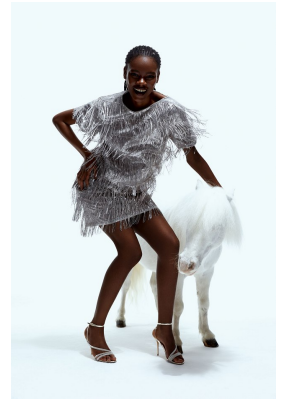

BOSS MODELS

CAPE TOWN

NONJABULO XABA

Height: 178cm Bust: 82cm Waist: 61cm Hips: 92cm Shoe: 6.5 UK Hair: Black Eyes: Dark Brown

BOSS MODELS

CAPE TOWN

NONJABULO XABA

Height: 178cm Bust: 82cm Waist: 61cm Hips: 92cm Shoe: 6.5 UK Hair: Black Eyes: Dark Brown

BOSS MODELS

CAPE TOWN

NONJABULO XABA

Height: 178cm Bust: 82cm Waist: 61cm Hips: 92cm Shoe: 6.5 UK Hair: Black Eyes: Dark Brown