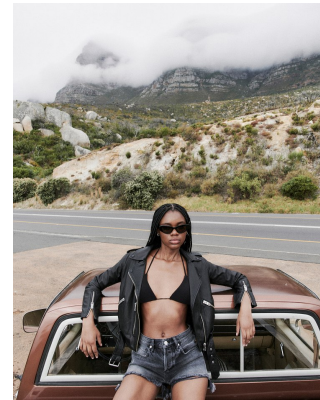

BOSS MODELS

CAPE TOWN

NONJABULO XABA

Height: 178cm Bust: 82cm Waist: 61cm Hips: 92cm Shoe: 6.5 UK Hair: Black Eyes: Dark Brown

BOSS MODELS

CAPE TOWN

NONJABULO XABA

Height: 178cm Bust: 82cm Waist: 61cm Hips: 92cm Shoe: 6.5 UK Hair: Black Eyes: Dark Brown

BOSS MODELS

CAPE TOWN

NONJABULO XABA

Height: 178cm Bust: 82cm Waist: 61cm Hips: 92cm Shoe: 6.5 UK Hair: Black Eyes: Dark Brown