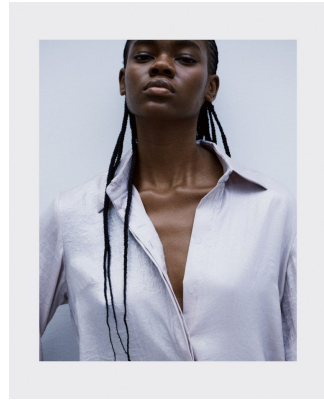

BOSS MODELS

CAPE TOWN

NONJABULO XABA

Height: 177cm Bust: 81cm Waist: 58cm Hips: 94cm Shoe: 6.5 UK Hair: Black Eyes: Dark Brown

BOSS MODELS

CAPE TOWN

NONJABULO XABA

Height: 177cm Bust: 81cm Waist: 58cm Hips: 94cm Shoe: 6.5 UK Hair: Black Eyes: Dark Brown

BOSS MODELS

CAPE TOWN

NONJABULO XABA

Height: 177cm Bust: 81cm Waist: 58cm Hips: 94cm Shoe: 6.5 UK Hair: Black Eyes: Dark Brown