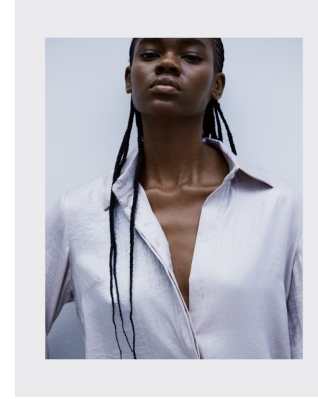

BOSS MODELS

CAPE TOWN

NONJABULO XABA

Height: 178cm Bust: 82cm Waist: 61cm Hips: 92cm Shoe: 6.5 UK Hair: Black Eyes: Dark Brown

BOSS MODELS

CAPE TOWN

NONJABULO XABA

Height: 178cm Bust: 82cm Waist: 61cm Hips: 92cm Shoe: 6.5 UK Hair: Black Eyes: Dark Brown

BOSS MODELS

CAPE TOWN

NONJABULO XABA

Height: 178cm Bust: 82cm Waist: 61cm Hips: 92cm Shoe: 6.5 UK Hair: Black Eyes: Dark Brown