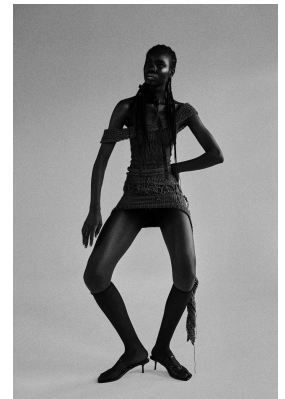

BOSS MODELS

CAPE TOWN

NONJABULO XABA

Height: 177cm Bust: 82cm Waist: 61cm Hips: 96cm Shoe: 6.5 UK Hair: Black Eyes: Dark Brown

BOSS MODELS

CAPE TOWN

NONJABULO XABA

Height: 177cm Bust: 82cm Waist: 61cm Hips: 96cm Shoe: 6.5 UK Hair: Black Eyes: Dark Brown

BOSS MODELS

CAPE TOWN

NONJABULO XABA

Height: 177cm Bust: 82cm Waist: 61cm Hips: 96cm Shoe: 6.5 UK Hair: Black Eyes: Dark Brown