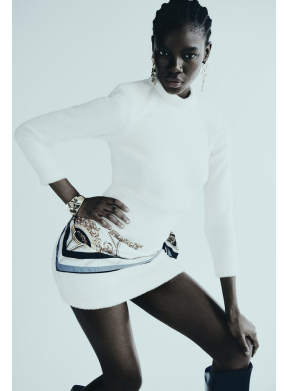

BOSS MODELS

CAPE TOWN

NONJABULO XABA

Height: 177cm Bust: 82cm Waist: 61cm Hips: 96cm Shoe: 6.5 UK Hair: Black Eyes: Dark Brown

BOSS MODELS

CAPE TOWN

NONJABULO XABA

Height: 177cm Bust: 82cm Waist: 61cm Hips: 96cm Shoe: 6.5 UK Hair: Black Eyes: Dark Brown

BOSS MODELS

CAPE TOWN

NONJABULO XABA

Height: 177cm Bust: 82cm Waist: 61cm Hips: 96cm Shoe: 6.5 UK Hair: Black Eyes: Dark Brown