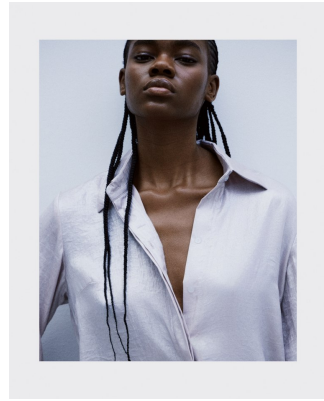

BOSS MODELS

CAPE TOWN

NONJABULO XABA

Height: 178cm Bust: 82cm Waist: 61cm Hips: 92cm Shoe: 6.5 UK Hair: Black Eyes: Dark Brown

BOSS MODELS

CAPE TOWN

NONJABULO XABA

Height: 178cm Bust: 82cm Waist: 61cm Hips: 92cm Shoe: 6.5 UK Hair: Black Eyes: Dark Brown

BOSS MODELS

CAPE TOWN

NONJABULO XABA

Height: 178cm Bust: 82cm Waist: 61cm Hips: 92cm Shoe: 6.5 UK Hair: Black Eyes: Dark Brown