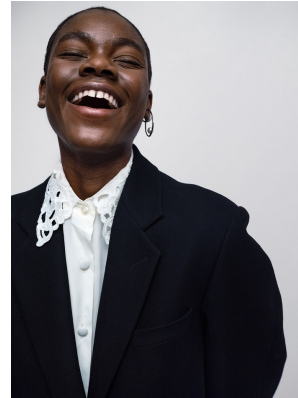

BOSS MODELS

CAPE TOWN

NONJABULO XABA

Height: 178cm Bust: 82cm Waist: 61cm Hips: 92cm Shoe: 6.5 UK Hair: Black Eyes: Dark Brown

BOSS MODELS

CAPE TOWN

NONJABULO XABA

Height: 178cm Bust: 82cm Waist: 61cm Hips: 92cm Shoe: 6.5 UK Hair: Black Eyes: Dark Brown

BOSS MODELS

CAPE TOWN

NONJABULO XABA

Height: 178cm Bust: 82cm Waist: 61cm Hips: 92cm Shoe: 6.5 UK Hair: Black Eyes: Dark Brown