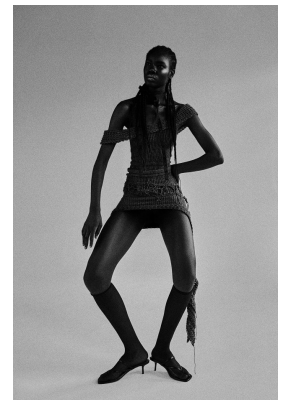

BOSS MODELS

CAPE TOWN

NONJABULO XABA

Height: 178cm Bust: 82cm Waist: 61cm Hips: 92cm Shoe: 6.5 UK Hair: Black Eyes: Dark Brown

BOSS MODELS

CAPE TOWN

NONJABULO XABA

Height: 178cm Bust: 82cm Waist: 61cm Hips: 92cm Shoe: 6.5 UK Hair: Black Eyes: Dark Brown

BOSS MODELS

CAPE TOWN

NONJABULO XABA

Height: 178cm Bust: 82cm Waist: 61cm Hips: 92cm Shoe: 6.5 UK Hair: Black Eyes: Dark Brown