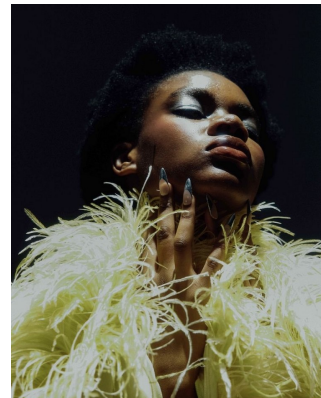

BOSS MODELS

CAPE TOWN

NONJABULO XABA

Height: 178cm Bust: 82cm Waist: 61cm Hips: 92cm Shoe: 6.5 UK Hair: Black Eyes: Dark Brown

BOSS MODELS

CAPE TOWN

NONJABULO XABA

Height: 178cm Bust: 82cm Waist: 61cm Hips: 92cm Shoe: 6.5 UK Hair: Black Eyes: Dark Brown

BOSS MODELS

CAPE TOWN

NONJABULO XABA

Height: 178cm Bust: 82cm Waist: 61cm Hips: 92cm Shoe: 6.5 UK Hair: Black Eyes: Dark Brown