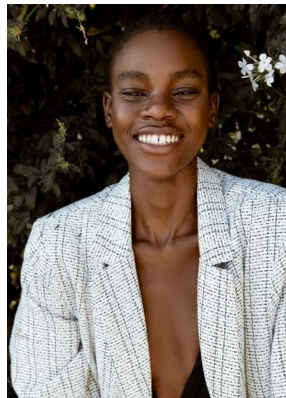

BOSS MODELS

CAPE TOWN

NONJABULO XABA

Height: 178cm Bust: 82cm Waist: 61cm Hips: 92cm Shoe: 6.5 UK Hair: Black Eyes: Dark Brown

BOSS MODELS

CAPE TOWN

NONJABULO XABA

Height: 178cm Bust: 82cm Waist: 61cm Hips: 92cm Shoe: 6.5 UK Hair: Black Eyes: Dark Brown

BOSS MODELS

CAPE TOWN

NONJABULO XABA

Height: 178cm Bust: 82cm Waist: 61cm Hips: 92cm Shoe: 6.5 UK Hair: Black Eyes: Dark Brown