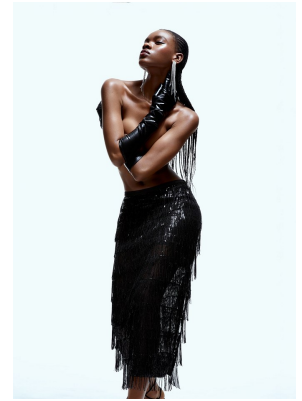

BOSS MODELS

CAPE TOWN

NONJABULO XABA

Height: 178cm Bust: 82cm Waist: 61cm Hips: 92cm Shoe: 6.5 UK Hair: Black Eyes: Dark Brown

BOSS MODELS

CAPE TOWN

NONJABULO XABA

Height: 178cm Bust: 82cm Waist: 61cm Hips: 92cm Shoe: 6.5 UK Hair: Black Eyes: Dark Brown

BOSS MODELS

CAPE TOWN

NONJABULO XABA

Height: 178cm Bust: 82cm Waist: 61cm Hips: 92cm Shoe: 6.5 UK Hair: Black Eyes: Dark Brown