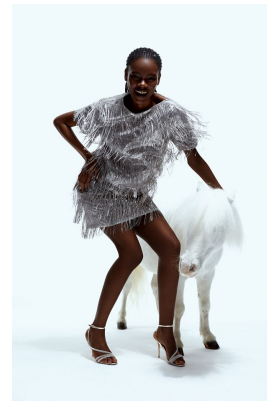

BOSS MODELS

CAPE TOWN

NONJABULO XABA

Height: 178cm Bust: 82cm Waist: 61cm Hips: 92cm Shoe: 6.5 UK Hair: Black Eyes: Dark Brown

BOSS MODELS

CAPE TOWN

NONJABULO XABA

Height: 178cm Bust: 82cm Waist: 61cm Hips: 92cm Shoe: 6.5 UK Hair: Black Eyes: Dark Brown

BOSS MODELS

CAPE TOWN

NONJABULO XABA

Height: 178cm Bust: 82cm Waist: 61cm Hips: 92cm Shoe: 6.5 UK Hair: Black Eyes: Dark Brown