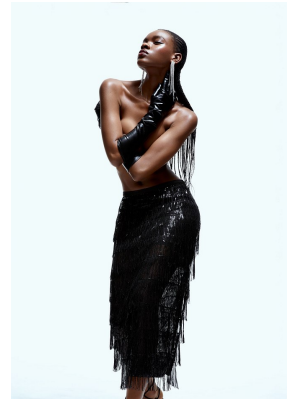

BOSS MODELS

CAPE TOWN

NONJABULO XABA

Height: 177cm Bust: 82cm Waist: 61cm Hips: 96cm Shoe: 6.5 UK Hair: Black Eyes: Dark Brown

BOSS MODELS

CAPE TOWN

NONJABULO XABA

Height: 177cm Bust: 82cm Waist: 61cm Hips: 96cm Shoe: 6.5 UK Hair: Black Eyes: Dark Brown

BOSS MODELS

CAPE TOWN

NONJABULO XABA

Height: 177cm Bust: 82cm Waist: 61cm Hips: 96cm Shoe: 6.5 UK Hair: Black Eyes: Dark Brown