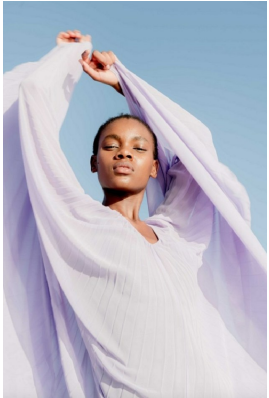

BOSS MODELS

CAPE TOWN

NONJABULO XABA

Height: 178cm Bust: 82cm Waist: 61cm Hips: 92cm Shoe: 6.5 UK Hair: Black Eyes: Dark Brown

BOSS MODELS

CAPE TOWN

NONJABULO XABA

Height: 178cm Bust: 82cm Waist: 61cm Hips: 92cm Shoe: 6.5 UK Hair: Black Eyes: Dark Brown

BOSS MODELS

CAPE TOWN

NONJABULO XABA

Height: 178cm Bust: 82cm Waist: 61cm Hips: 92cm Shoe: 6.5 UK Hair: Black Eyes: Dark Brown