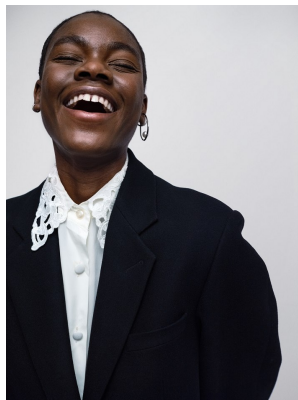

BOSS MODELS

CAPE TOWN

NONJABULO XABA

Height: 178cm Bust: 82cm Waist: 61cm Hips: 92cm Shoe: 6.5 UK Hair: Black Eyes: Dark Brown

BOSS MODELS

CAPE TOWN

NONJABULO XABA

Height: 178cm Bust: 82cm Waist: 61cm Hips: 92cm Shoe: 6.5 UK Hair: Black Eyes: Dark Brown

BOSS MODELS

CAPE TOWN

NONJABULO XABA

Height: 178cm Bust: 82cm Waist: 61cm Hips: 92cm Shoe: 6.5 UK Hair: Black Eyes: Dark Brown