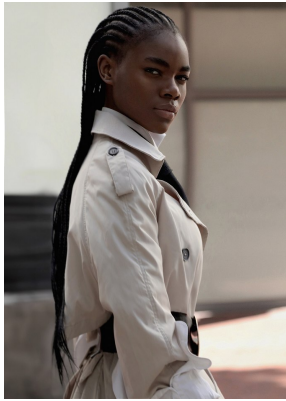

BOSS MODELS

CAPE TOWN

NONJABULO XABA

Height: 178cm Bust: 82cm Waist: 61cm Hips: 92cm Shoe: 6.5 UK Hair: Black Eyes: Dark Brown

BOSS MODELS

CAPE TOWN

NONJABULO XABA

Height: 178cm Bust: 82cm Waist: 61cm Hips: 92cm Shoe: 6.5 UK Hair: Black Eyes: Dark Brown

BOSS MODELS

CAPE TOWN

NONJABULO XABA

Height: 178cm Bust: 82cm Waist: 61cm Hips: 92cm Shoe: 6.5 UK Hair: Black Eyes: Dark Brown