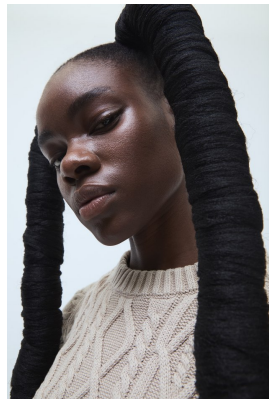

BOSS MODELS

CAPE TOWN

NONJABULO XABA

Height: 178cm Bust: 82cm Waist: 61cm Hips: 92cm Shoe: 6.5 UK Hair: Black Eyes: Dark Brown

BOSS MODELS

CAPE TOWN

NONJABULO XABA

Height: 178cm Bust: 82cm Waist: 61cm Hips: 92cm Shoe: 6.5 UK Hair: Black Eyes: Dark Brown

BOSS MODELS

CAPE TOWN

NONJABULO XABA

Height: 178cm Bust: 82cm Waist: 61cm Hips: 92cm Shoe: 6.5 UK Hair: Black Eyes: Dark Brown