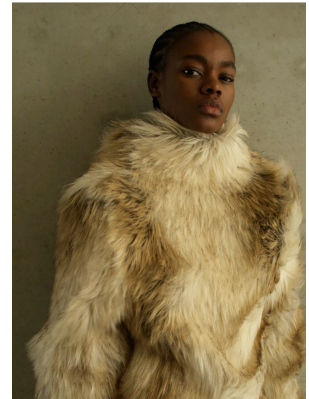

BOSS MODELS

CAPE TOWN

NONJABULO XABA

Height: 178cm Bust: 82cm Waist: 61cm Hips: 92cm Shoe: 6.5 UK Hair: Black Eyes: Dark Brown

BOSS MODELS

CAPE TOWN

NONJABULO XABA

Height: 178cm Bust: 82cm Waist: 61cm Hips: 92cm Shoe: 6.5 UK Hair: Black Eyes: Dark Brown

BOSS MODELS

CAPE TOWN

NONJABULO XABA

Height: 178cm Bust: 82cm Waist: 61cm Hips: 92cm Shoe: 6.5 UK Hair: Black Eyes: Dark Brown