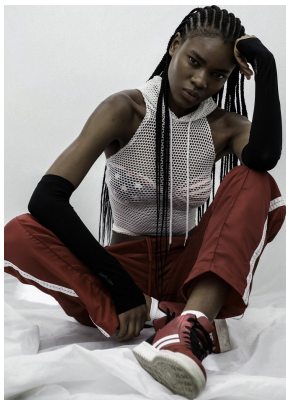

BOSS MODELS

CAPE TOWN

NONJABULO XABA

Height: 177cm Bust: 81cm Waist: 58cm Hips: 94cm Shoe: 6.5 UK Hair: Black Eyes: Dark Brown

BOSS MODELS

CAPE TOWN

NONJABULO XABA

Height: 177cm Bust: 81cm Waist: 58cm Hips: 94cm Shoe: 6.5 UK Hair: Black Eyes: Dark Brown

BOSS MODELS

CAPE TOWN

NONJABULO XABA

Height: 177cm Bust: 81cm Waist: 58cm Hips: 94cm Shoe: 6.5 UK Hair: Black Eyes: Dark Brown