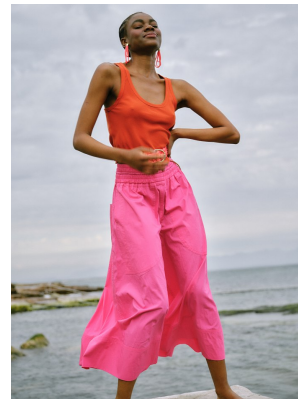

BOSS MODELS

CAPE TOWN

NONJABULO XABA

Height: 177cm Bust: 81cm Waist: 58cm Hips: 94cm Shoe: 6.5 UK Hair: Black Eyes: Dark Brown

BOSS MODELS

CAPE TOWN

NONJABULO XABA

Height: 177cm Bust: 81cm Waist: 58cm Hips: 94cm Shoe: 6.5 UK Hair: Black Eyes: Dark Brown

BOSS MODELS

CAPE TOWN

NONJABULO XABA

Height: 177cm Bust: 81cm Waist: 58cm Hips: 94cm Shoe: 6.5 UK Hair: Black Eyes: Dark Brown