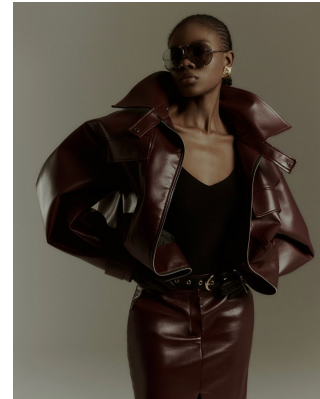

BOSS MODELS

CAPE TOWN

NONJABULO XABA

Height: 178cm Bust: 82cm Waist: 61cm Hips: 92cm Shoe: 6.5 UK Hair: Black Eyes: Dark Brown

BOSS MODELS

CAPE TOWN

NONJABULO XABA

Height: 178cm Bust: 82cm Waist: 61cm Hips: 92cm Shoe: 6.5 UK Hair: Black Eyes: Dark Brown

BOSS MODELS

CAPE TOWN

NONJABULO XABA

Height: 178cm Bust: 82cm Waist: 61cm Hips: 92cm Shoe: 6.5 UK Hair: Black Eyes: Dark Brown