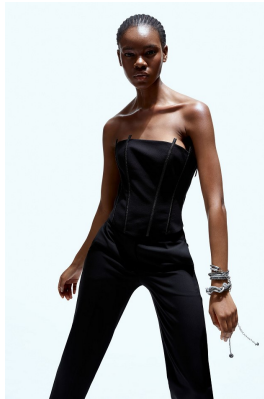

BOSS MODELS

CAPE TOWN

NONJABULO XABA

Height: 178cm Bust: 82cm Waist: 61cm Hips: 92cm Shoe: 6.5 UK Hair: Black Eyes: Dark Brown

BOSS MODELS

CAPE TOWN

NONJABULO XABA

Height: 178cm Bust: 82cm Waist: 61cm Hips: 92cm Shoe: 6.5 UK Hair: Black Eyes: Dark Brown

BOSS MODELS

CAPE TOWN

NONJABULO XABA

Height: 178cm Bust: 82cm Waist: 61cm Hips: 92cm Shoe: 6.5 UK Hair: Black Eyes: Dark Brown