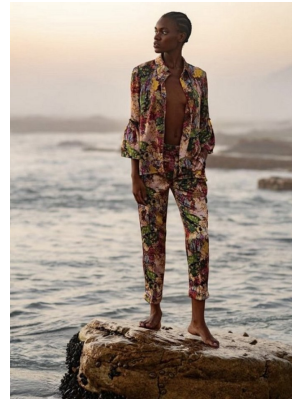

BOSS MODELS

CAPE TOWN

NONJABULO XABA

Height: 178cm Bust: 82cm Waist: 61cm Hips: 92cm Shoe: 6.5 UK Hair: Black Eyes: Dark Brown

BOSS MODELS

CAPE TOWN

NONJABULO XABA

Height: 178cm Bust: 82cm Waist: 61cm Hips: 92cm Shoe: 6.5 UK Hair: Black Eyes: Dark Brown

BOSS MODELS

CAPE TOWN

NONJABULO XABA

Height: 178cm Bust: 82cm Waist: 61cm Hips: 92cm Shoe: 6.5 UK Hair: Black Eyes: Dark Brown