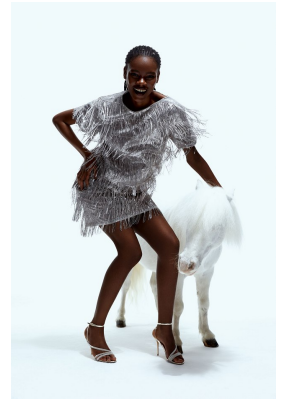

BOSS MODELS

CAPE TOWN

NONJABULO XABA

Height: 177cm Bust: 82cm Waist: 61cm Hips: 96cm Shoe: 6.5 UK Hair: Black Eyes: Dark Brown

BOSS MODELS

CAPE TOWN

NONJABULO XABA

Height: 177cm Bust: 82cm Waist: 61cm Hips: 96cm Shoe: 6.5 UK Hair: Black Eyes: Dark Brown

BOSS MODELS

CAPE TOWN

NONJABULO XABA

Height: 177cm Bust: 82cm Waist: 61cm Hips: 96cm Shoe: 6.5 UK Hair: Black Eyes: Dark Brown