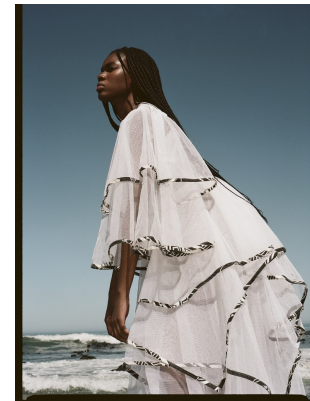

BOSS MODELS

CAPE TOWN

NONJABULO XABA

Height: 178cm Bust: 82cm Waist: 61cm Hips: 92cm Shoe: 6.5 UK Hair: Black Eyes: Dark Brown

BOSS MODELS

CAPE TOWN

NONJABULO XABA

Height: 178cm Bust: 82cm Waist: 61cm Hips: 92cm Shoe: 6.5 UK Hair: Black Eyes: Dark Brown

BOSS MODELS

CAPE TOWN

NONJABULO XABA

Height: 178cm Bust: 82cm Waist: 61cm Hips: 92cm Shoe: 6.5 UK Hair: Black Eyes: Dark Brown