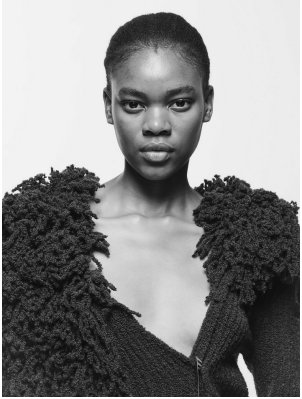

BOSS MODELS

CAPE TOWN

NONJABULO XABA

Height: 178cm Bust: 82cm Waist: 61cm Hips: 92cm Shoe: 6.5 UK Hair: Black Eyes: Dark Brown

BOSS MODELS

CAPE TOWN

NONJABULO XABA

Height: 178cm Bust: 82cm Waist: 61cm Hips: 92cm Shoe: 6.5 UK Hair: Black Eyes: Dark Brown

BOSS MODELS

CAPE TOWN

NONJABULO XABA

Height: 178cm Bust: 82cm Waist: 61cm Hips: 92cm Shoe: 6.5 UK Hair: Black Eyes: Dark Brown