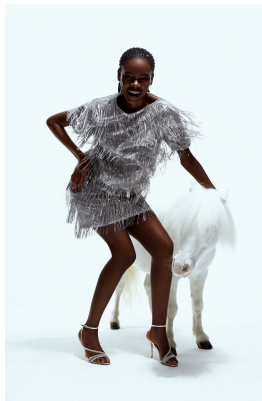

BOSS MODELS

CAPE TOWN

NONJABULO XABA

Height: 178cm Bust: 82cm Waist: 61cm Hips: 92cm Shoe: 6.5 UK Hair: Black Eyes: Dark Brown

BOSS MODELS

CAPE TOWN

NONJABULO XABA

Height: 178cm Bust: 82cm Waist: 61cm Hips: 92cm Shoe: 6.5 UK Hair: Black Eyes: Dark Brown

BOSS MODELS

CAPE TOWN

NONJABULO XABA

Height: 178cm Bust: 82cm Waist: 61cm Hips: 92cm Shoe: 6.5 UK Hair: Black Eyes: Dark Brown