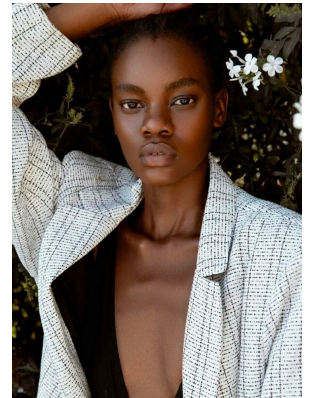

BOSS MODELS

CAPE TOWN

NONJABULO XABA

Height: 178cm Bust: 82cm Waist: 61cm Hips: 92cm Shoe: 6.5 UK Hair: Black Eyes: Dark Brown

BOSS MODELS

CAPE TOWN

NONJABULO XABA

Height: 178cm Bust: 82cm Waist: 61cm Hips: 92cm Shoe: 6.5 UK Hair: Black Eyes: Dark Brown

BOSS MODELS

CAPE TOWN

NONJABULO XABA

Height: 178cm Bust: 82cm Waist: 61cm Hips: 92cm Shoe: 6.5 UK Hair: Black Eyes: Dark Brown