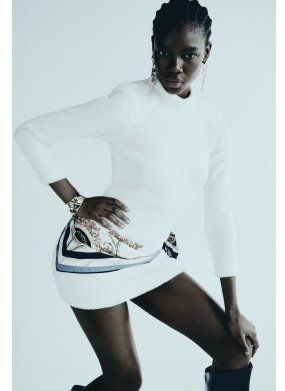

BOSS MODELS

CAPE TOWN

NONJABULO XABA

Height: 177cm Bust: 81cm Waist: 58cm Hips: 94cm Shoe: 6.5 UK Hair: Black Eyes: Dark Brown

BOSS MODELS

CAPE TOWN

NONJABULO XABA

Height: 177cm Bust: 81cm Waist: 58cm Hips: 94cm Shoe: 6.5 UK Hair: Black Eyes: Dark Brown

BOSS MODELS

CAPE TOWN

NONJABULO XABA

Height: 177cm Bust: 81cm Waist: 58cm Hips: 94cm Shoe: 6.5 UK Hair: Black Eyes: Dark Brown