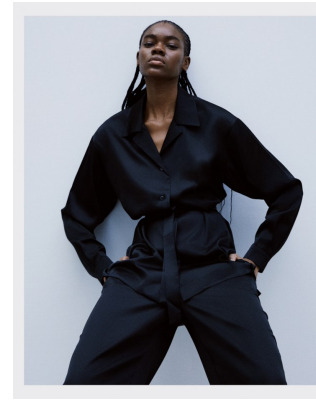

BOSS MODELS

CAPE TOWN

NONJABULO XABA

Height: 177cm Bust: 82cm Waist: 61cm Hips: 96cm Shoe: 6.5 UK Hair: Black Eyes: Dark Brown

BOSS MODELS

CAPE TOWN

NONJABULO XABA

Height: 177cm Bust: 82cm Waist: 61cm Hips: 96cm Shoe: 6.5 UK Hair: Black Eyes: Dark Brown

BOSS MODELS

CAPE TOWN

NONJABULO XABA

Height: 177cm Bust: 82cm Waist: 61cm Hips: 96cm Shoe: 6.5 UK Hair: Black Eyes: Dark Brown