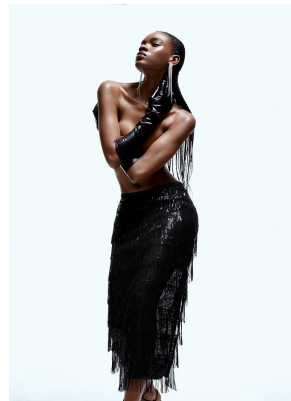

BOSS MODELS

CAPE TOWN

NONJABULO XABA

Height: 178cm Bust: 82cm Waist: 61cm Hips: 92cm Shoe: 6.5 UK Hair: Black Eyes: Dark Brown

BOSS MODELS

CAPE TOWN

NONJABULO XABA

Height: 178cm Bust: 82cm Waist: 61cm Hips: 92cm Shoe: 6.5 UK Hair: Black Eyes: Dark Brown

BOSS MODELS

CAPE TOWN

NONJABULO XABA

Height: 178cm Bust: 82cm Waist: 61cm Hips: 92cm Shoe: 6.5 UK Hair: Black Eyes: Dark Brown