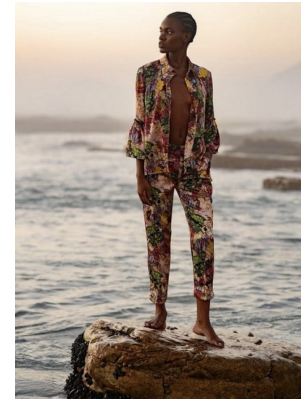

BOSS MODELS

CAPE TOWN

NONJABULO XABA

Height: 178cm Bust: 82cm Waist: 61cm Hips: 92cm Shoe: 6.5 UK Hair: Black Eyes: Dark Brown

BOSS MODELS

CAPE TOWN

NONJABULO XABA

Height: 178cm Bust: 82cm Waist: 61cm Hips: 92cm Shoe: 6.5 UK Hair: Black Eyes: Dark Brown

BOSS MODELS

CAPE TOWN

NONJABULO XABA

Height: 178cm Bust: 82cm Waist: 61cm Hips: 92cm Shoe: 6.5 UK Hair: Black Eyes: Dark Brown