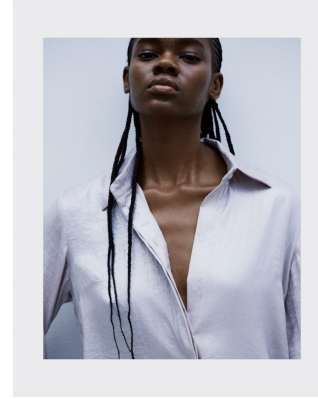

BOSS MODELS

CAPE TOWN

NONJABULO XABA

Height: 178cm Bust: 82cm Waist: 61cm Hips: 92cm Shoe: 6.5 UK Hair: Black Eyes: Dark Brown

BOSS MODELS

CAPE TOWN

NONJABULO XABA

Height: 178cm Bust: 82cm Waist: 61cm Hips: 92cm Shoe: 6.5 UK Hair: Black Eyes: Dark Brown

BOSS MODELS

CAPE TOWN

NONJABULO XABA

Height: 178cm Bust: 82cm Waist: 61cm Hips: 92cm Shoe: 6.5 UK Hair: Black Eyes: Dark Brown