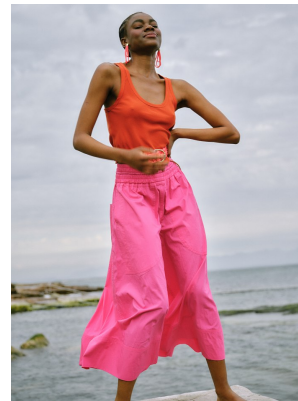

BOSS MODELS

CAPE TOWN

NONJABULO XABA

Height: 177cm Bust: 82cm Waist: 61cm Hips: 96cm Shoe: 6.5 UK Hair: Black Eyes: Dark Brown

BOSS MODELS

CAPE TOWN

NONJABULO XABA

Height: 177cm Bust: 82cm Waist: 61cm Hips: 96cm Shoe: 6.5 UK Hair: Black Eyes: Dark Brown

BOSS MODELS

CAPE TOWN

NONJABULO XABA

Height: 177cm Bust: 82cm Waist: 61cm Hips: 96cm Shoe: 6.5 UK Hair: Black Eyes: Dark Brown