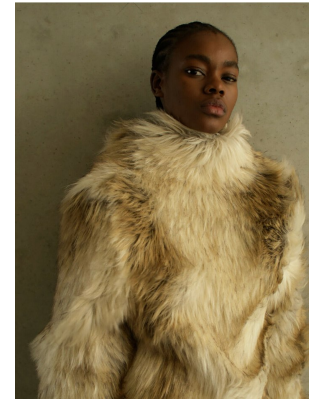

BOSS MODELS

CAPE TOWN

NONJABULO XABA

Height: 177cm Bust: 81cm Waist: 58cm Hips: 94cm Shoe: 6.5 UK Hair: Black Eyes: Dark Brown

BOSS MODELS

CAPE TOWN

NONJABULO XABA

Height: 177cm Bust: 81cm Waist: 58cm Hips: 94cm Shoe: 6.5 UK Hair: Black Eyes: Dark Brown

BOSS MODELS

CAPE TOWN

NONJABULO XABA

Height: 177cm Bust: 81cm Waist: 58cm Hips: 94cm Shoe: 6.5 UK Hair: Black Eyes: Dark Brown