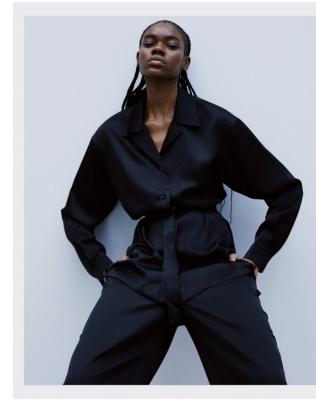

BOSS MODELS

CAPE TOWN

NONJABULO XABA

Height: 178cm Bust: 82cm Waist: 61cm Hips: 92cm Shoe: 6.5 UK Hair: Black Eyes: Dark Brown

BOSS MODELS

CAPE TOWN

NONJABULO XABA

Height: 178cm Bust: 82cm Waist: 61cm Hips: 92cm Shoe: 6.5 UK Hair: Black Eyes: Dark Brown

BOSS MODELS

CAPE TOWN

NONJABULO XABA

Height: 178cm Bust: 82cm Waist: 61cm Hips: 92cm Shoe: 6.5 UK Hair: Black Eyes: Dark Brown