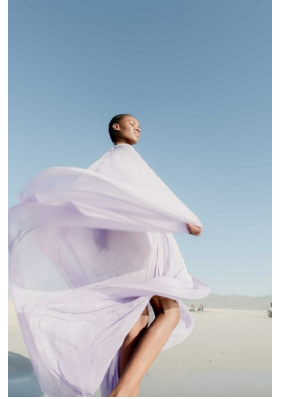

BOSS MODELS

CAPE TOWN

NONJABULO XABA

Height: 178cm Bust: 82cm Waist: 61cm Hips: 92cm Shoe: 6.5 UK Hair: Black Eyes: Dark Brown

BOSS MODELS

CAPE TOWN

NONJABULO XABA

Height: 178cm Bust: 82cm Waist: 61cm Hips: 92cm Shoe: 6.5 UK Hair: Black Eyes: Dark Brown

BOSS MODELS

CAPE TOWN

NONJABULO XABA

Height: 178cm Bust: 82cm Waist: 61cm Hips: 92cm Shoe: 6.5 UK Hair: Black Eyes: Dark Brown