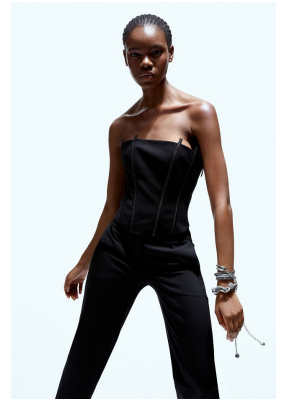

BOSS MODELS

CAPE TOWN

NONJABULO XABA

Height: 178cm Bust: 82cm Waist: 61cm Hips: 92cm Shoe: 6.5 UK Hair: Black Eyes: Dark Brown

BOSS MODELS

CAPE TOWN

NONJABULO XABA

Height: 178cm Bust: 82cm Waist: 61cm Hips: 92cm Shoe: 6.5 UK Hair: Black Eyes: Dark Brown

BOSS MODELS

CAPE TOWN

NONJABULO XABA

Height: 178cm Bust: 82cm Waist: 61cm Hips: 92cm Shoe: 6.5 UK Hair: Black Eyes: Dark Brown