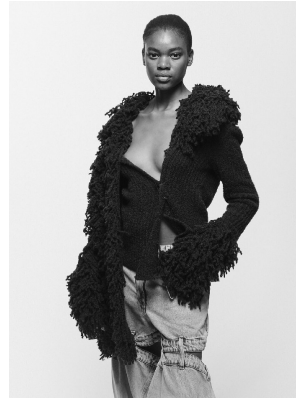

BOSS MODELS

CAPE TOWN

NONJABULO XABA

Height: 178cm Bust: 82cm Waist: 61cm Hips: 92cm Shoe: 6.5 UK Hair: Black Eyes: Dark Brown

BOSS MODELS

CAPE TOWN

NONJABULO XABA

Height: 178cm Bust: 82cm Waist: 61cm Hips: 92cm Shoe: 6.5 UK Hair: Black Eyes: Dark Brown

BOSS MODELS

CAPE TOWN

NONJABULO XABA

Height: 178cm Bust: 82cm Waist: 61cm Hips: 92cm Shoe: 6.5 UK Hair: Black Eyes: Dark Brown