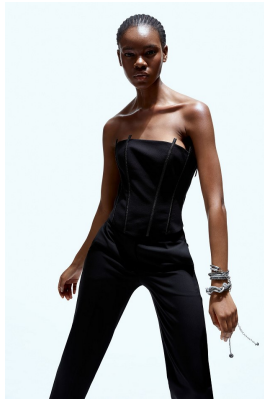

BOSS MODELS

CAPE TOWN

NONJABULO XABA

Height: 177cm Bust: 81cm Waist: 58cm Hips: 94cm Shoe: 6.5 UK Hair: Black Eyes: Dark Brown

BOSS MODELS

CAPE TOWN

NONJABULO XABA

Height: 177cm Bust: 81cm Waist: 58cm Hips: 94cm Shoe: 6.5 UK Hair: Black Eyes: Dark Brown

BOSS MODELS

CAPE TOWN

NONJABULO XABA

Height: 177cm Bust: 81cm Waist: 58cm Hips: 94cm Shoe: 6.5 UK Hair: Black Eyes: Dark Brown