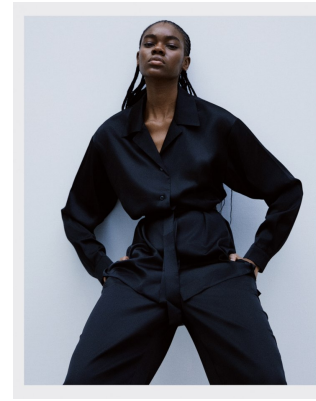

BOSS MODELS

CAPE TOWN

NONJABULO XABA

Height: 177cm Bust: 81cm Waist: 58cm Hips: 94cm Shoe: 6.5 UK Hair: Black Eyes: Dark Brown

BOSS MODELS

CAPE TOWN

NONJABULO XABA

Height: 177cm Bust: 81cm Waist: 58cm Hips: 94cm Shoe: 6.5 UK Hair: Black Eyes: Dark Brown

BOSS MODELS

CAPE TOWN

NONJABULO XABA

Height: 177cm Bust: 81cm Waist: 58cm Hips: 94cm Shoe: 6.5 UK Hair: Black Eyes: Dark Brown