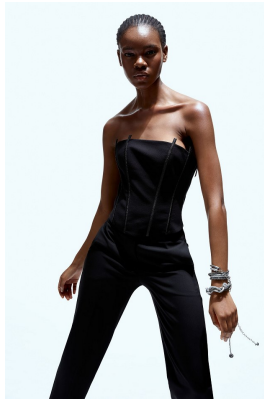

BOSS MODELS

CAPE TOWN

NONJABULO XABA

Height: 177cm Bust: 82cm Waist: 61cm Hips: 96cm Shoe: 6.5 UK Hair: Black Eyes: Dark Brown

BOSS MODELS

CAPE TOWN

NONJABULO XABA

Height: 177cm Bust: 82cm Waist: 61cm Hips: 96cm Shoe: 6.5 UK Hair: Black Eyes: Dark Brown

BOSS MODELS

CAPE TOWN

NONJABULO XABA

Height: 177cm Bust: 82cm Waist: 61cm Hips: 96cm Shoe: 6.5 UK Hair: Black Eyes: Dark Brown