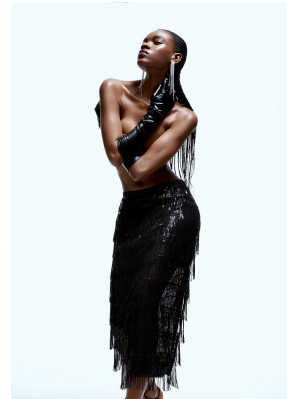

BOSS MODELS

CAPE TOWN

NONJABULO XABA

Height: 178cm Bust: 82cm Waist: 61cm Hips: 92cm Shoe: 6.5 UK Hair: Black Eyes: Dark Brown

BOSS MODELS

CAPE TOWN

NONJABULO XABA

Height: 178cm Bust: 82cm Waist: 61cm Hips: 92cm Shoe: 6.5 UK Hair: Black Eyes: Dark Brown

BOSS MODELS

CAPE TOWN

NONJABULO XABA

Height: 178cm Bust: 82cm Waist: 61cm Hips: 92cm Shoe: 6.5 UK Hair: Black Eyes: Dark Brown