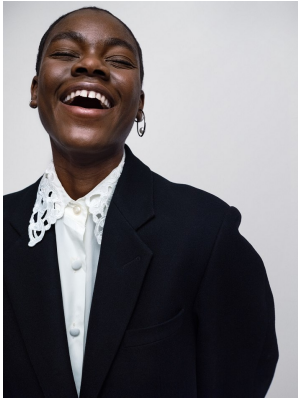

BOSS MODELS

CAPE TOWN

NONJABULO XABA

Height: 178cm Bust: 82cm Waist: 61cm Hips: 92cm Shoe: 6.5 UK Hair: Black Eyes: Dark Brown

BOSS MODELS

CAPE TOWN

NONJABULO XABA

Height: 178cm Bust: 82cm Waist: 61cm Hips: 92cm Shoe: 6.5 UK Hair: Black Eyes: Dark Brown

BOSS MODELS

CAPE TOWN

NONJABULO XABA

Height: 178cm Bust: 82cm Waist: 61cm Hips: 92cm Shoe: 6.5 UK Hair: Black Eyes: Dark Brown