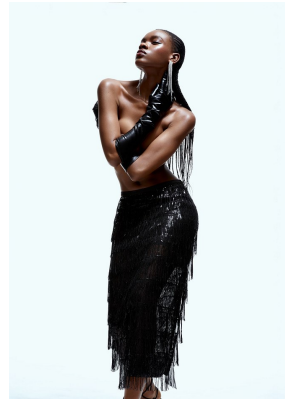

BOSS MODELS

CAPE TOWN

NONJABULO XABA

Height: 177cm Bust: 81cm Waist: 58cm Hips: 94cm Shoe: 6.5 UK Hair: Black Eyes: Dark Brown

BOSS MODELS

CAPE TOWN

NONJABULO XABA

Height: 177cm Bust: 81cm Waist: 58cm Hips: 94cm Shoe: 6.5 UK Hair: Black Eyes: Dark Brown

BOSS MODELS

CAPE TOWN

NONJABULO XABA

Height: 177cm Bust: 81cm Waist: 58cm Hips: 94cm Shoe: 6.5 UK Hair: Black Eyes: Dark Brown