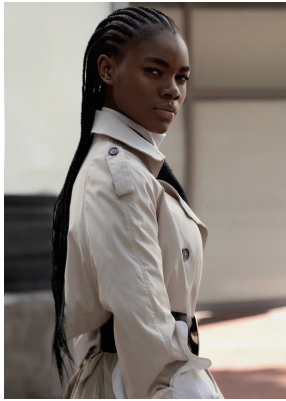

BOSS MODELS

CAPE TOWN

NONJABULO XABA

Height: 177cm Bust: 81cm Waist: 58cm Hips: 94cm Shoe: 6.5 UK Hair: Black Eyes: Dark Brown

BOSS MODELS

CAPE TOWN

NONJABULO XABA

Height: 177cm Bust: 81cm Waist: 58cm Hips: 94cm Shoe: 6.5 UK Hair: Black Eyes: Dark Brown

BOSS MODELS

CAPE TOWN

NONJABULO XABA

Height: 177cm Bust: 81cm Waist: 58cm Hips: 94cm Shoe: 6.5 UK Hair: Black Eyes: Dark Brown