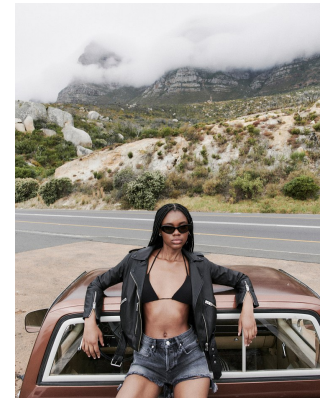

BOSS MODELS

CAPE TOWN

NONJABULO XABA

Height: 177cm Bust: 82cm Waist: 61cm Hips: 96cm Shoe: 6.5 UK Hair: Black Eyes: Dark Brown

BOSS MODELS

CAPE TOWN

NONJABULO XABA

Height: 177cm Bust: 82cm Waist: 61cm Hips: 96cm Shoe: 6.5 UK Hair: Black Eyes: Dark Brown

BOSS MODELS

CAPE TOWN

NONJABULO XABA

Height: 177cm Bust: 82cm Waist: 61cm Hips: 96cm Shoe: 6.5 UK Hair: Black Eyes: Dark Brown