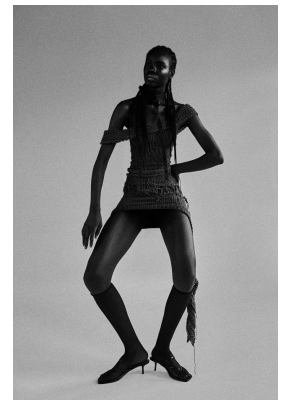

BOSS MODELS

CAPE TOWN

NONJABULO XABA

Height: 177cm Bust: 81cm Waist: 58cm Hips: 94cm Shoe: 6.5 UK Hair: Black Eyes: Dark Brown

BOSS MODELS

CAPE TOWN

NONJABULO XABA

Height: 177cm Bust: 81cm Waist: 58cm Hips: 94cm Shoe: 6.5 UK Hair: Black Eyes: Dark Brown

BOSS MODELS

CAPE TOWN

NONJABULO XABA

Height: 177cm Bust: 81cm Waist: 58cm Hips: 94cm Shoe: 6.5 UK Hair: Black Eyes: Dark Brown