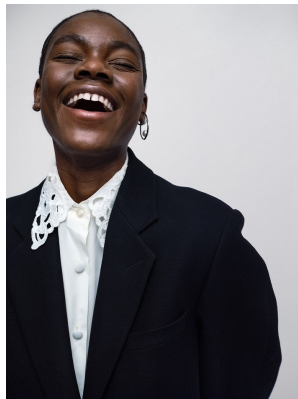

BOSS MODELS

CAPE TOWN

NONJABULO XABA

Height: 177cm Bust: 82cm Waist: 61cm Hips: 96cm Shoe: 6.5 UK Hair: Black Eyes: Dark Brown

BOSS MODELS

CAPE TOWN

NONJABULO XABA

Height: 177cm Bust: 82cm Waist: 61cm Hips: 96cm Shoe: 6.5 UK Hair: Black Eyes: Dark Brown

BOSS MODELS

CAPE TOWN

NONJABULO XABA

Height: 177cm Bust: 82cm Waist: 61cm Hips: 96cm Shoe: 6.5 UK Hair: Black Eyes: Dark Brown