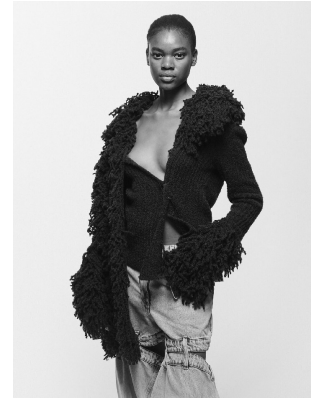

BOSS MODELS

CAPE TOWN

NONJABULO XABA

Height: 178cm Bust: 82cm Waist: 61cm Hips: 92cm Shoe: 6.5 UK Hair: Black Eyes: Dark Brown

BOSS MODELS

CAPE TOWN

NONJABULO XABA

Height: 178cm Bust: 82cm Waist: 61cm Hips: 92cm Shoe: 6.5 UK Hair: Black Eyes: Dark Brown

BOSS MODELS

CAPE TOWN

NONJABULO XABA

Height: 178cm Bust: 82cm Waist: 61cm Hips: 92cm Shoe: 6.5 UK Hair: Black Eyes: Dark Brown