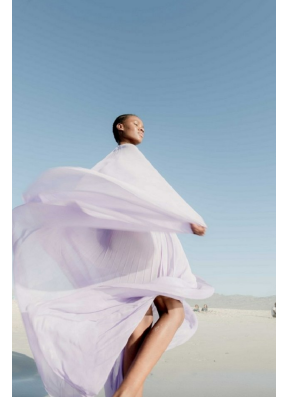

BOSS MODELS

CAPE TOWN

NONJABULO XABA

Height: 178cm Bust: 82cm Waist: 61cm Hips: 92cm Shoe: 6.5 UK Hair: Black Eyes: Dark Brown

BOSS MODELS

CAPE TOWN

NONJABULO XABA

Height: 178cm Bust: 82cm Waist: 61cm Hips: 92cm Shoe: 6.5 UK Hair: Black Eyes: Dark Brown

BOSS MODELS

CAPE TOWN

NONJABULO XABA

Height: 178cm Bust: 82cm Waist: 61cm Hips: 92cm Shoe: 6.5 UK Hair: Black Eyes: Dark Brown