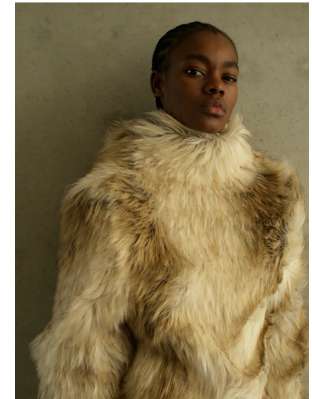

BOSS MODELS

CAPE TOWN

NONJABULO XABA

Height: 177cm Bust: 82cm Waist: 61cm Hips: 96cm Shoe: 6.5 UK Hair: Black Eyes: Dark Brown

BOSS MODELS

CAPE TOWN

NONJABULO XABA

Height: 177cm Bust: 82cm Waist: 61cm Hips: 96cm Shoe: 6.5 UK Hair: Black Eyes: Dark Brown

BOSS MODELS

CAPE TOWN

NONJABULO XABA

Height: 177cm Bust: 82cm Waist: 61cm Hips: 96cm Shoe: 6.5 UK Hair: Black Eyes: Dark Brown