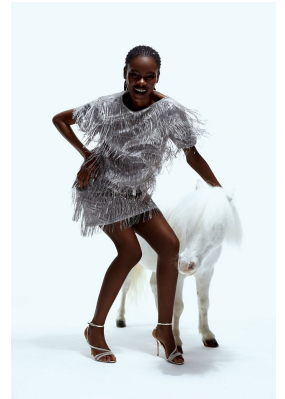

BOSS MODELS

CAPE TOWN

NONJABULO XABA

Height: 177cm Bust: 81cm Waist: 58cm Hips: 94cm Shoe: 6.5 UK Hair: Black Eyes: Dark Brown

BOSS MODELS

CAPE TOWN

NONJABULO XABA

Height: 177cm Bust: 81cm Waist: 58cm Hips: 94cm Shoe: 6.5 UK Hair: Black Eyes: Dark Brown

BOSS MODELS

CAPE TOWN

NONJABULO XABA

Height: 177cm Bust: 81cm Waist: 58cm Hips: 94cm Shoe: 6.5 UK Hair: Black Eyes: Dark Brown