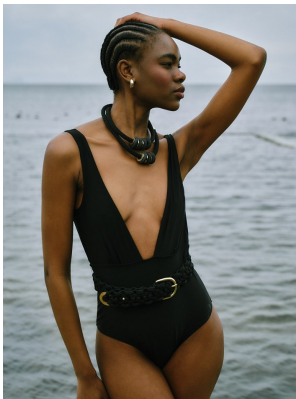

BOSS MODELS

CAPE TOWN

NONJABULO XABA

Height: 177cm Bust: 81cm Waist: 58cm Hips: 94cm Shoe: 6.5 UK Hair: Black Eyes: Dark Brown

BOSS MODELS

CAPE TOWN

NONJABULO XABA

Height: 177cm Bust: 81cm Waist: 58cm Hips: 94cm Shoe: 6.5 UK Hair: Black Eyes: Dark Brown

BOSS MODELS

CAPE TOWN

NONJABULO XABA

Height: 177cm Bust: 81cm Waist: 58cm Hips: 94cm Shoe: 6.5 UK Hair: Black Eyes: Dark Brown