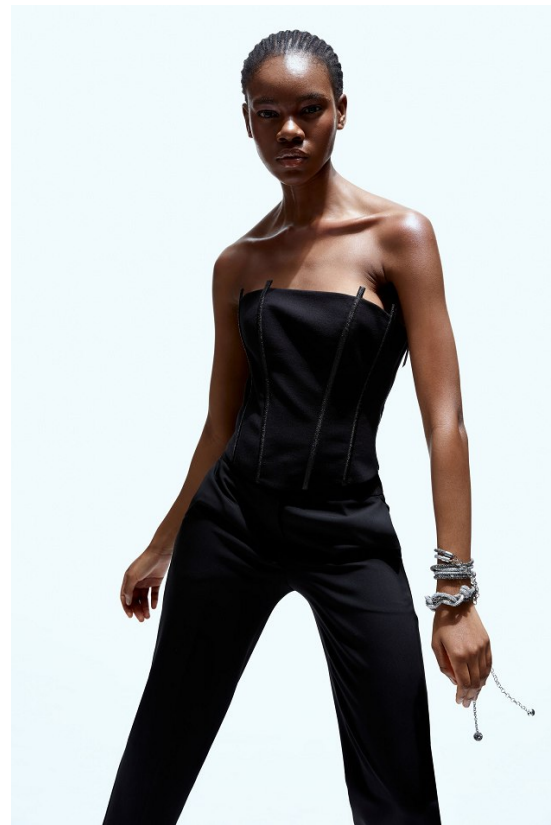

BOSS MODELS

CAPE TOWN

NONJABULO XABA

Height: 178cm Bust: 82cm Waist: 61cm Hips: 92cm Shoe: 6.5 UK Hair: Black Eyes: Dark Brown