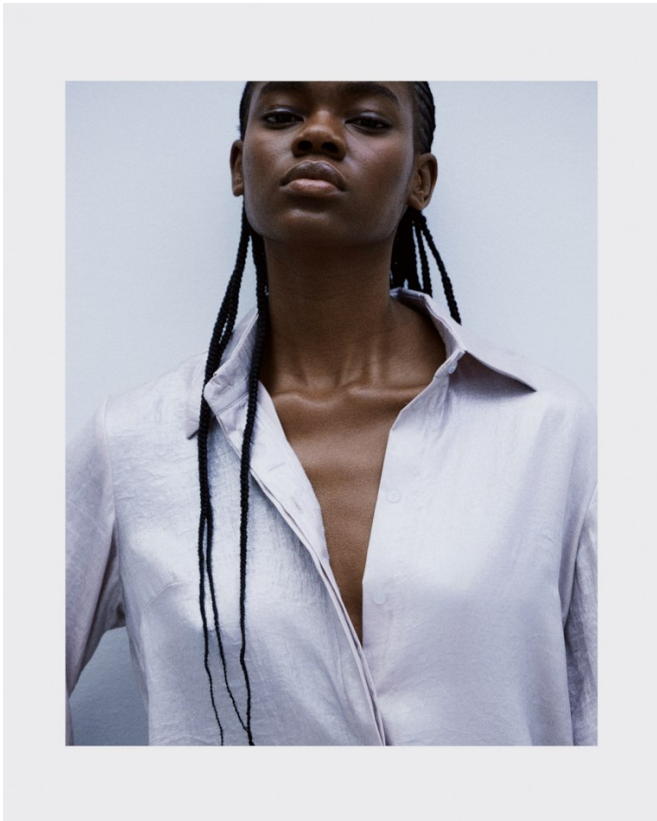

BOSS MODELS

CAPE TOWN

NONJABULO XABA

Height: 177cm Bust: 81cm Waist: 58cm Hips: 94cm Shoe: 6.5 UK Hair: Black Eyes: Dark Brown

BOSS MODELS

CAPE TOWN

NONJABULO XABA

Height: 177cm Bust: 81cm Waist: 58cm Hips: 94cm Shoe: 6.5 UK Hair: Black Eyes: Dark Brown