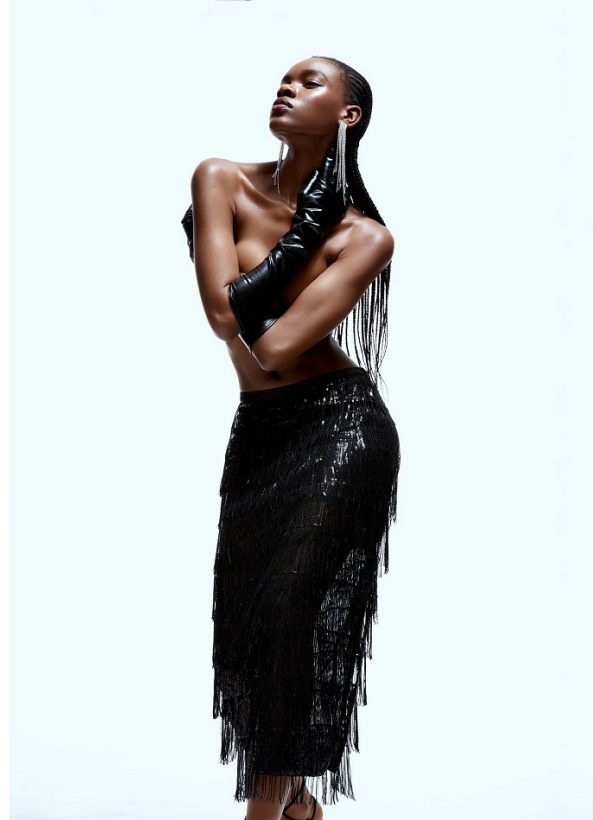

BOSS MODELS

CAPE TOWN

NONJABULO XABA

Height: 178cm Bust: 82cm Waist: 61cm Hips: 92cm Shoe: 6.5 UK Hair: Black Eyes: Dark Brown