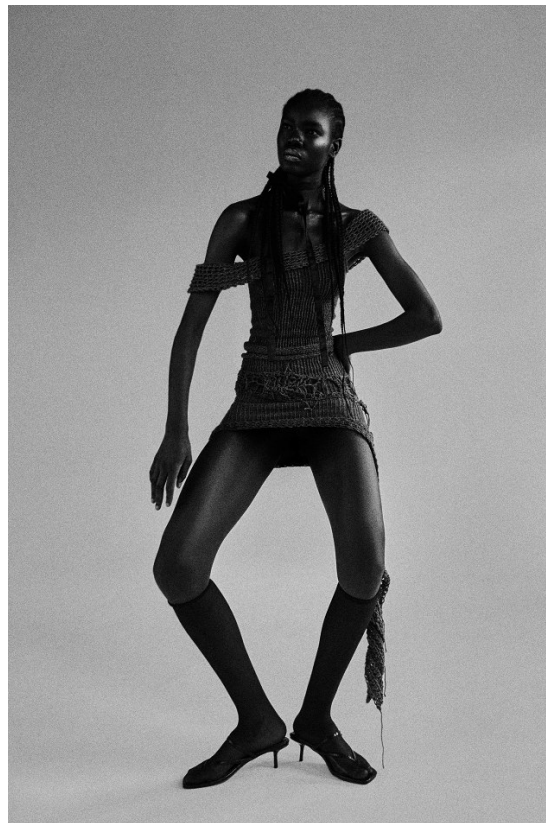

BOSS MODELS

CAPE TOWN

NONJABULO XABA

Height: 177cm Bust: 81cm Waist: 58cm Hips: 94cm Shoe: 6.5 UK Hair: Black Eyes: Dark Brown

BOSS MODELS

CAPE TOWN

NONJABULO XABA

Height: 177cm Bust: 81cm Waist: 58cm Hips: 94cm Shoe: 6.5 UK Hair: Black Eyes: Dark Brown