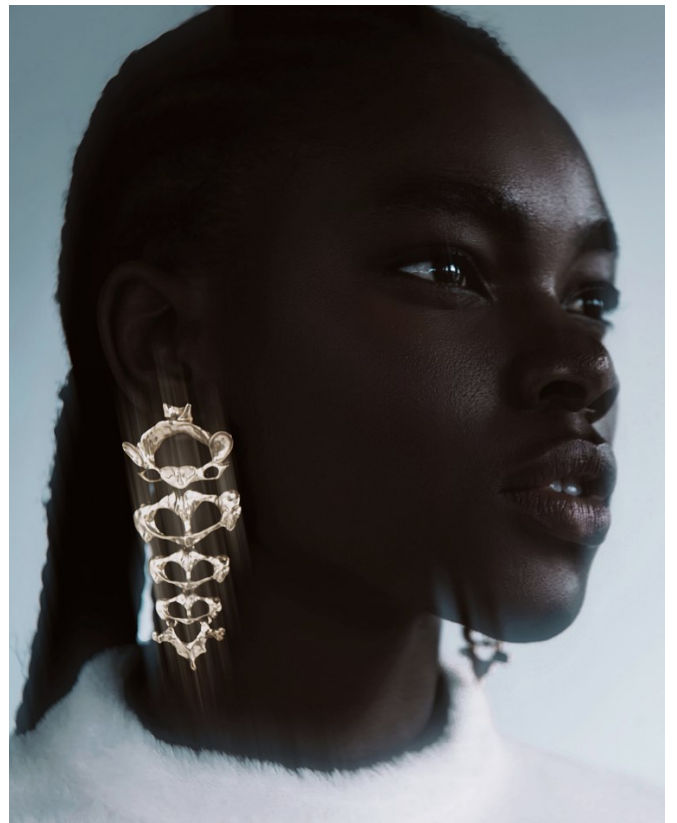

BOSS MODELS

CAPE TOWN

NONJABULO XABA

Height: 178cm Bust: 82cm Waist: 61cm Hips: 92cm Shoe: 6.5 UK Hair: Black Eyes: Dark Brown