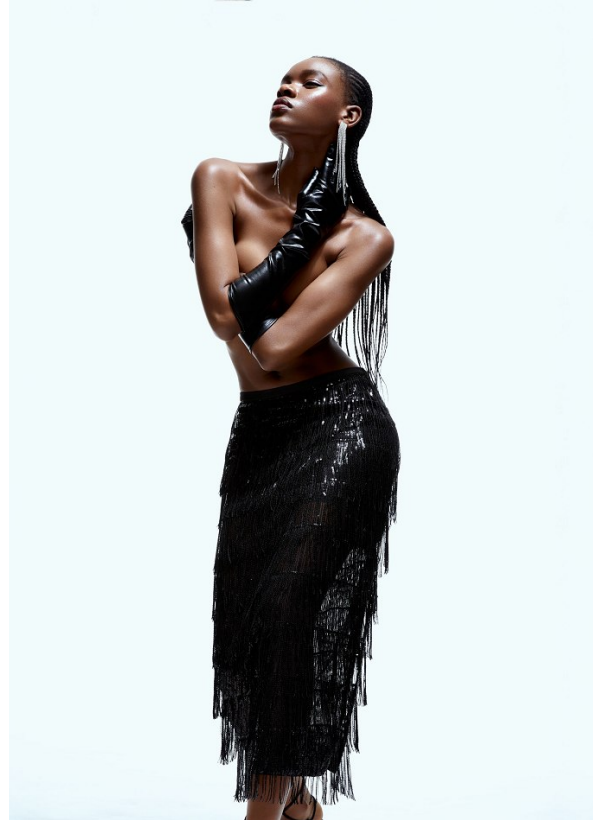

BOSS MODELS

CAPE TOWN

NONJABULO XABA

Height: 177cm Bust: 81cm Waist: 58cm Hips: 94cm Shoe: 6.5 UK Hair: Black Eyes: Dark Brown