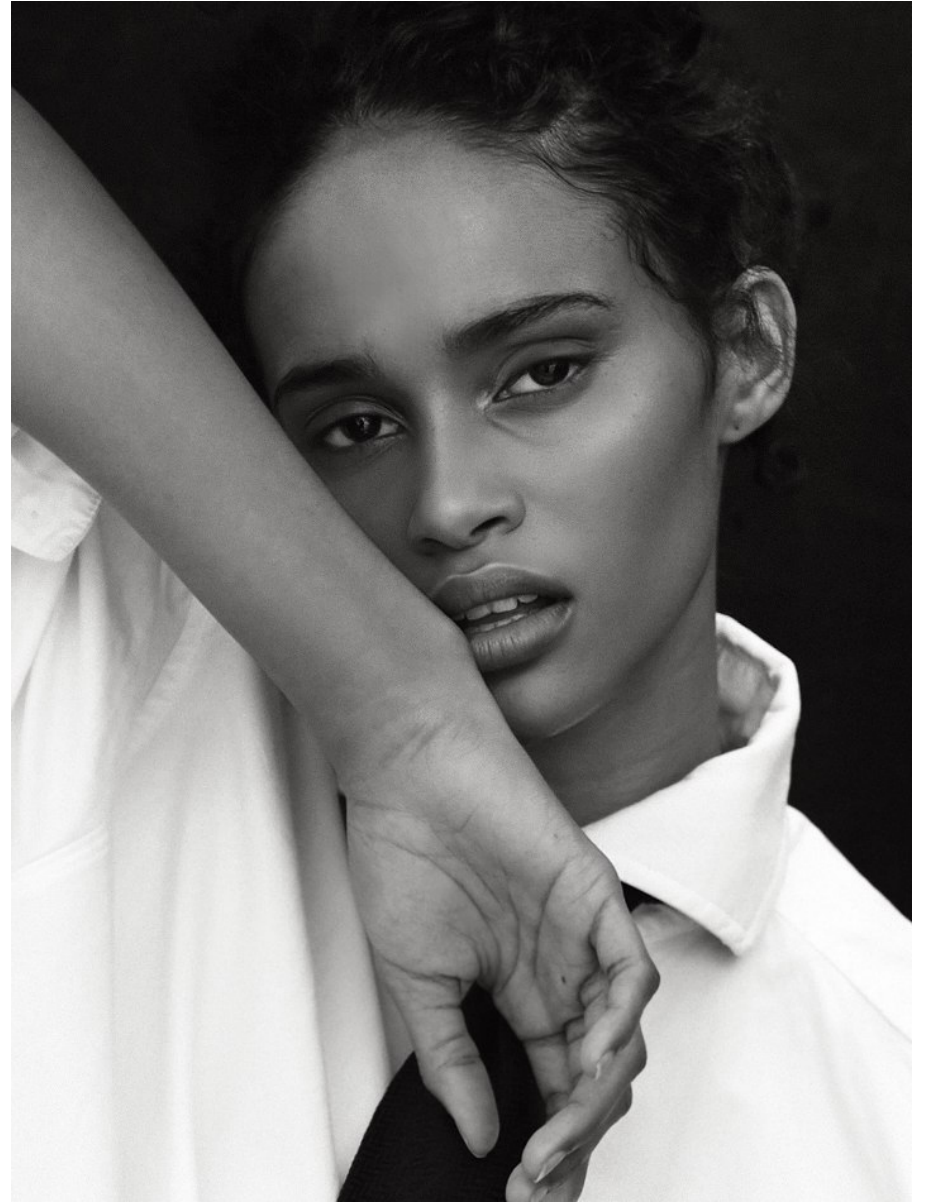

BOSS MODELS

CAPE TOWN

BROOKLYN PRINCE

Height: 175cm Bust: 86cm Waist: 65cm Hips: 88cm Shoe: 6 UK Hair: Black Eyes: Dark Brown