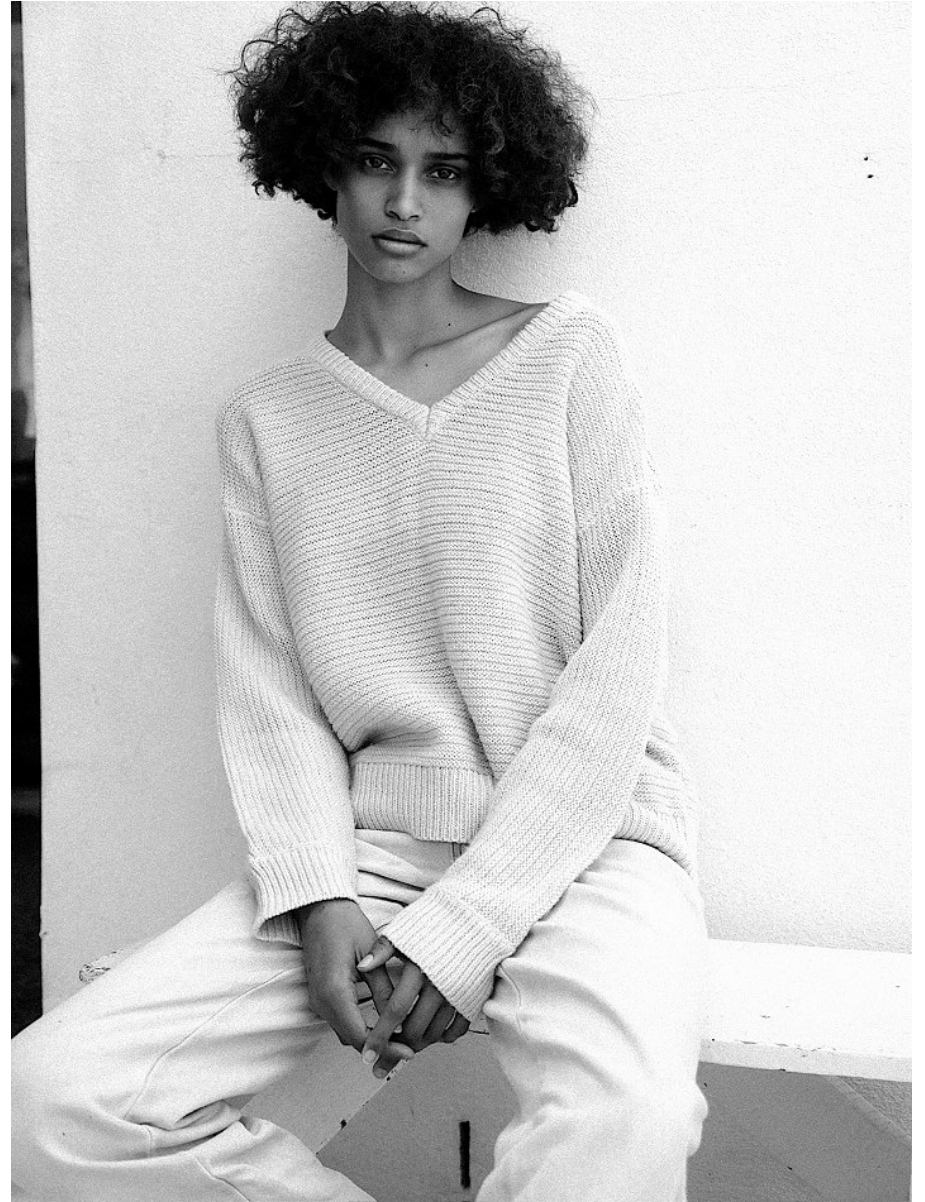

BOSS MODELS

CAPE TOWN

BROOKLYN PRINCE

Height: 175cm Bust: 86cm Waist: 65cm Hips: 88cm Shoe: 6 UK Hair: Black Eyes: Dark Brown

BOSS MODELS

CAPE TOWN

BROOKLYN PRINCE

Height: 175cm Bust: 86cm Waist: 65cm Hips: 88cm Shoe: 6 UK Hair: Black Eyes: Dark Brown