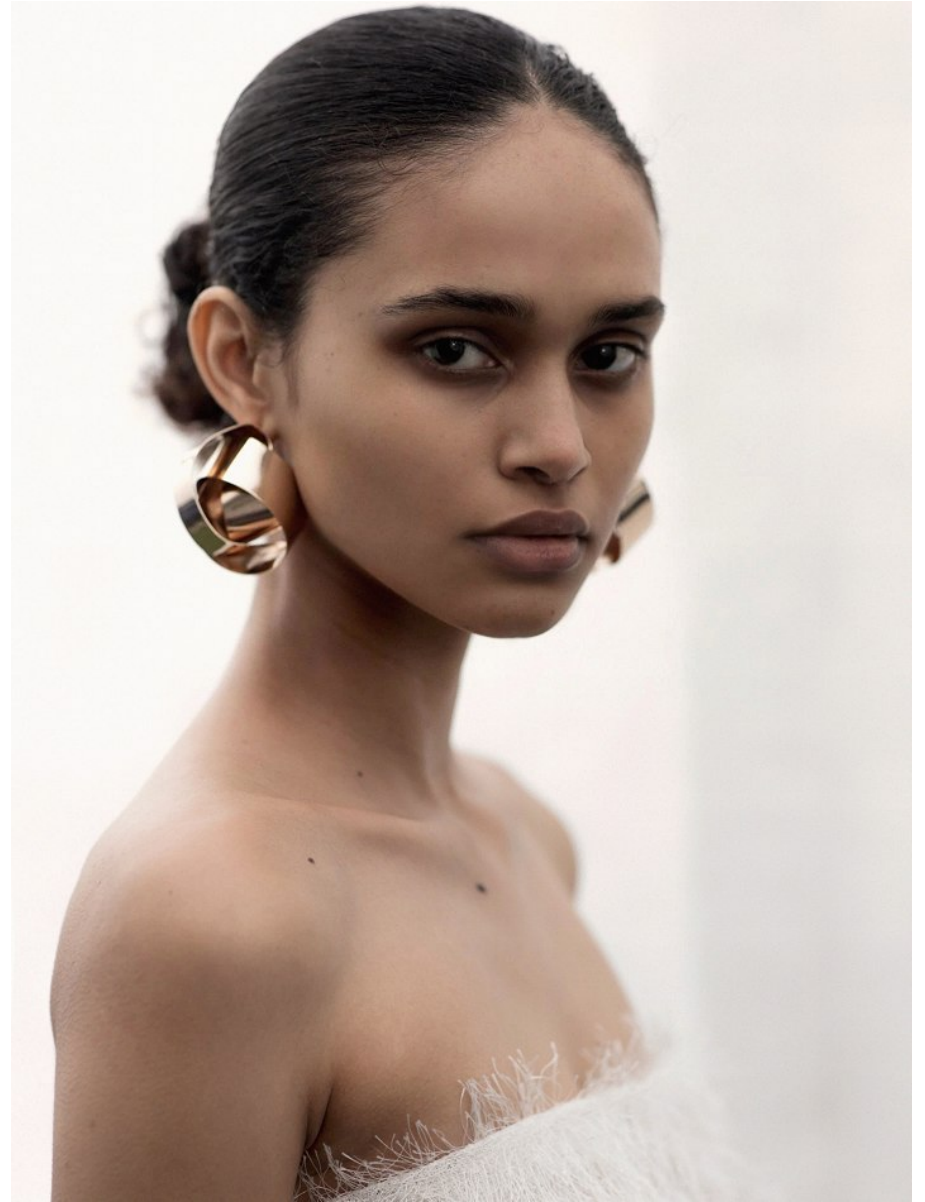

BOSS MODELS

CAPE TOWN

BROOKLYN PRINCE

Height: 175cm Bust: 86cm Waist: 65cm Hips: 88cm Shoe: 6 UK Hair: Black Eyes: Dark Brown