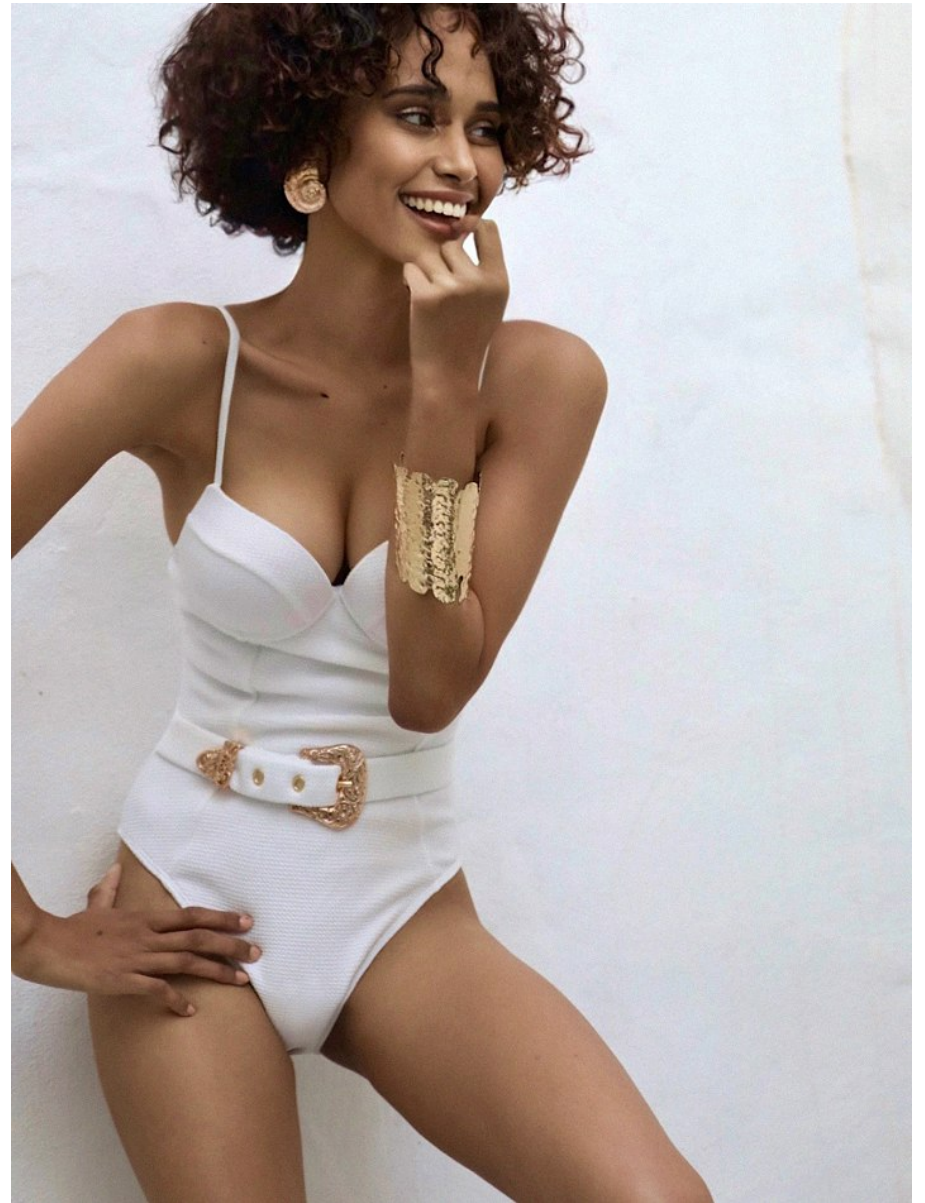

BOSS MODELS

CAPE TOWN

BROOKLYN PRINCE

Height: 175cm Bust: 86cm Waist: 65cm Hips: 88cm Shoe: 6 UK Hair: Black Eyes: Dark Brown

BOSS MODELS

CAPE TOWN

BROOKLYN PRINCE

Height: 175cm Bust: 86cm Waist: 65cm Hips: 88cm Shoe: 6 UK Hair: Black Eyes: Dark Brown