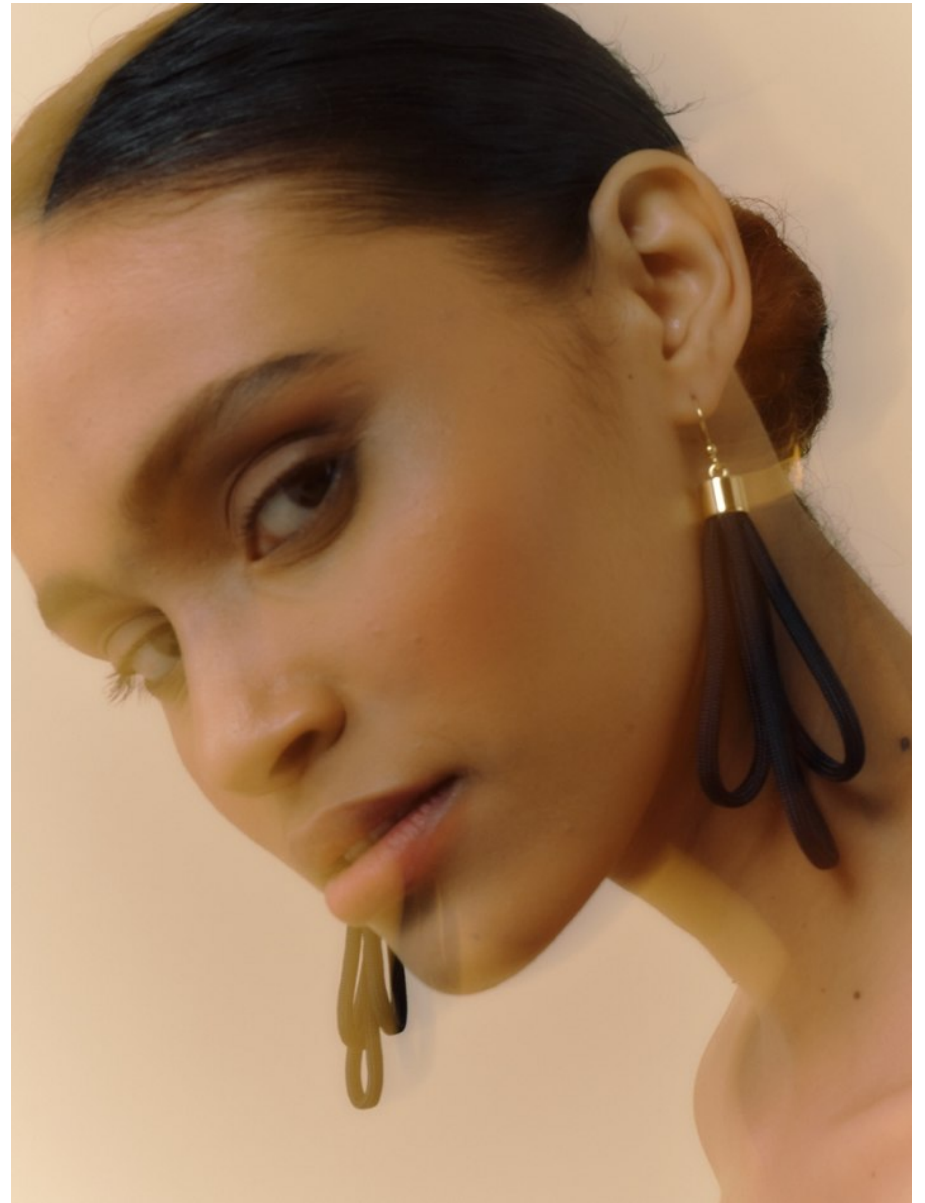

BOSS MODELS

CAPE TOWN

BROOKLYN PRINCE

Height: 175cm Bust: 86cm Waist: 65cm Hips: 88cm Shoe: 6 UK Hair: Black Eyes: Dark Brown

BOSS MODELS

CAPE TOWN

BROOKLYN PRINCE

Height: 175cm Bust: 86cm Waist: 65cm Hips: 88cm Shoe: 6 UK Hair: Black Eyes: Dark Brown