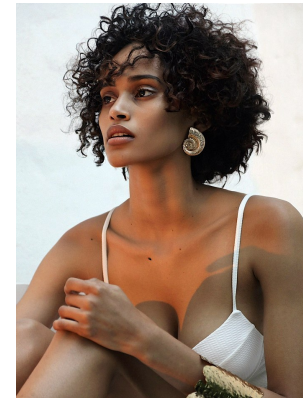

BOSS MODELS

CAPE TOWN

BROOKLYN PRINCE

Height: 175cm Bust: 86cm Waist: 65cm Hips: 88cm Shoe: 6 UK Hair: Black Eyes: Dark Brown

BOSS MODELS

CAPE TOWN

BROOKLYN PRINCE

Height: 175cm Bust: 86cm Waist: 65cm Hips: 88cm Shoe: 6 UK Hair: Black Eyes: Dark Brown