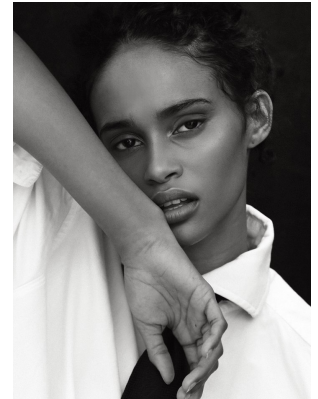

BOSS MODELS

CAPE TOWN

BROOKLYN PRINCE

Height: 176cm Bust: 86cm Waist: 64cm Hips: 90cm Shoe: 6 UK Hair: Black Eyes: Dark Brown

BOSS MODELS

CAPE TOWN

BROOKLYN PRINCE

Height: 176cm Bust: 86cm Waist: 64cm Hips: 90cm Shoe: 6 UK Hair: Black Eyes: Dark Brown