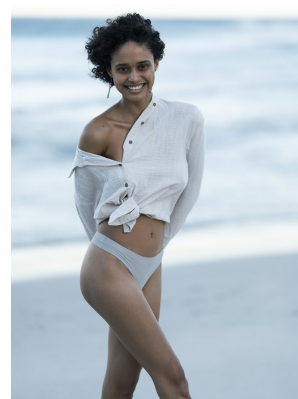

BOSS MODELS

CAPE TOWN

BROOKLYN PRINCE

Height: 176cm Bust: 86cm Waist: 64cm Hips: 90cm Shoe: 6 UK Hair: Black Eyes: Dark Brown

BOSS MODELS

CAPE TOWN

BROOKLYN PRINCE

Height: 176cm Bust: 86cm Waist: 64cm Hips: 90cm Shoe: 6 UK Hair: Black Eyes: Dark Brown