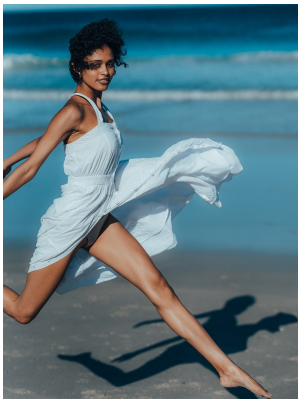

BOSS MODELS

CAPE TOWN

BROOKLYN PRINCE

Height: 176cm Bust: 86cm Waist: 64cm Hips: 90cm Shoe: 6 UK Hair: Black Eyes: Dark Brown

BOSS MODELS

CAPE TOWN

BROOKLYN PRINCE

Height: 176cm Bust: 86cm Waist: 64cm Hips: 90cm Shoe: 6 UK Hair: Black Eyes: Dark Brown