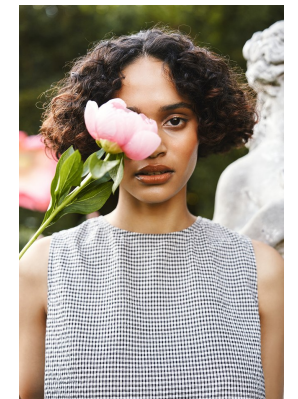

BOSS MODELS

CAPE TOWN

BROOKLYN PRINCE

Height: 176cm Bust: 86cm Waist: 64cm Hips: 90cm Shoe: 6 UK Hair: Black Eyes: Dark Brown

BOSS MODELS

CAPE TOWN

BROOKLYN PRINCE

Height: 176cm Bust: 86cm Waist: 64cm Hips: 90cm Shoe: 6 UK Hair: Black Eyes: Dark Brown