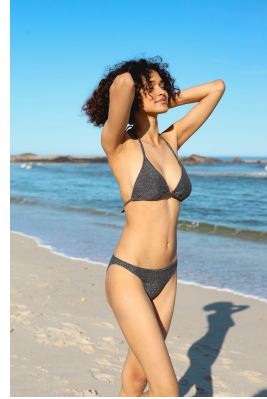

BOSS MODELS

CAPE TOWN

BROOKLYN PRINCE

Height: 175cm Bust: 86cm Waist: 65cm Hips: 88cm Shoe: 6 UK Hair: Black Eyes: Dark Brown

BOSS MODELS

CAPE TOWN

BROOKLYN PRINCE

Height: 175cm Bust: 86cm Waist: 65cm Hips: 88cm Shoe: 6 UK Hair: Black Eyes: Dark Brown