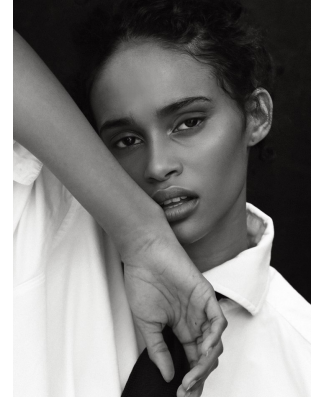

BOSS MODELS

CAPE TOWN

BROOKLYN PRINCE

Height: 175cm Bust: 86cm Waist: 65cm Hips: 88cm Shoe: 6 UK Hair: Black Eyes: Dark Brown

BOSS MODELS

CAPE TOWN

BROOKLYN PRINCE

Height: 175cm Bust: 86cm Waist: 65cm Hips: 88cm Shoe: 6 UK Hair: Black Eyes: Dark Brown