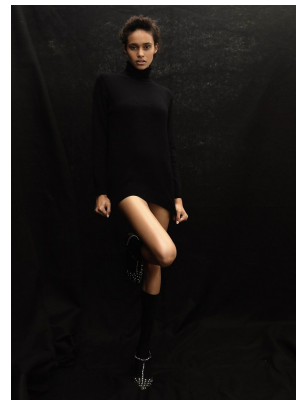

BOSS MODELS

CAPE TOWN

BROOKLYN PRINCE

Height: 175cm Bust: 86cm Waist: 65cm Hips: 88cm Shoe: 6 UK Hair: Black Eyes: Dark Brown

BOSS MODELS

CAPE TOWN

BROOKLYN PRINCE

Height: 175cm Bust: 86cm Waist: 65cm Hips: 88cm Shoe: 6 UK Hair: Black Eyes: Dark Brown