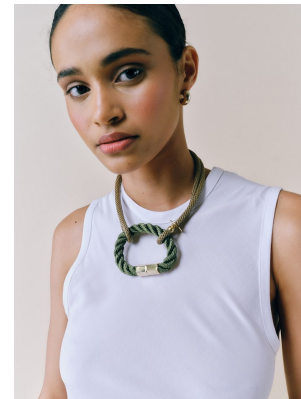

BOSS MODELS

CAPE TOWN

BROOKLYN PRINCE

Height: 176cm Bust: 86cm Waist: 64cm Hips: 90cm Shoe: 6 UK Hair: Black Eyes: Dark Brown

BOSS MODELS

CAPE TOWN

BROOKLYN PRINCE

Height: 176cm Bust: 86cm Waist: 64cm Hips: 90cm Shoe: 6 UK Hair: Black Eyes: Dark Brown