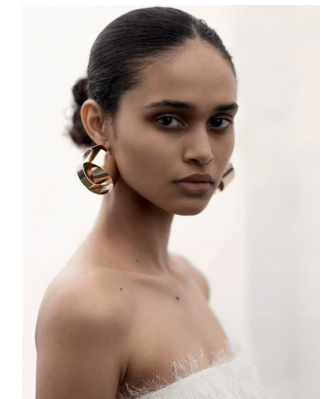

BOSS MODELS

CAPE TOWN

BROOKLYN PRINCE

Height: 176cm Bust: 86cm Waist: 64cm Hips: 90cm Shoe: 6 UK Hair: Black Eyes: Dark Brown

BOSS MODELS

CAPE TOWN

BROOKLYN PRINCE

Height: 176cm Bust: 86cm Waist: 64cm Hips: 90cm Shoe: 6 UK Hair: Black Eyes: Dark Brown