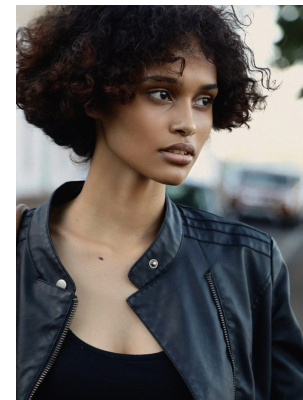

BOSS MODELS

CAPE TOWN

BROOKLYN PRINCE

Height: 175cm Bust: 86cm Waist: 65cm Hips: 88cm Shoe: 6 UK Hair: Black Eyes: Dark Brown

BOSS MODELS

CAPE TOWN

BROOKLYN PRINCE

Height: 175cm Bust: 86cm Waist: 65cm Hips: 88cm Shoe: 6 UK Hair: Black Eyes: Dark Brown