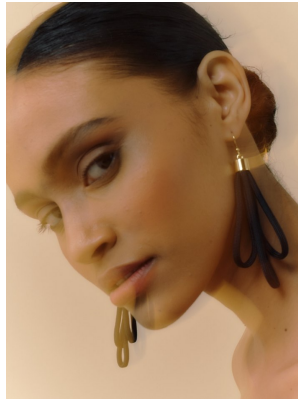

BOSS MODELS

CAPE TOWN

BROOKLYN PRINCE

Height: 175cm Bust: 86cm Waist: 65cm Hips: 88cm Shoe: 6 UK Hair: Black Eyes: Dark Brown

BOSS MODELS

CAPE TOWN

BROOKLYN PRINCE

Height: 175cm Bust: 86cm Waist: 65cm Hips: 88cm Shoe: 6 UK Hair: Black Eyes: Dark Brown