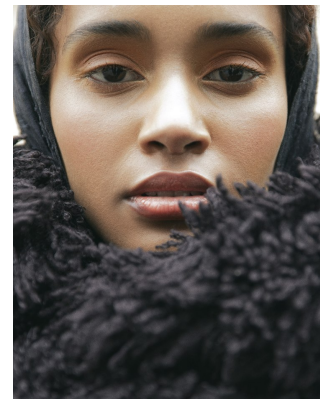

BOSS MODELS

CAPE TOWN

BROOKLYN PRINCE

Height: 175cm Bust: 86cm Waist: 65cm Hips: 88cm Shoe: 6 UK Hair: Black Eyes: Dark Brown

BOSS MODELS

CAPE TOWN

BROOKLYN PRINCE

Height: 175cm Bust: 86cm Waist: 65cm Hips: 88cm Shoe: 6 UK Hair: Black Eyes: Dark Brown