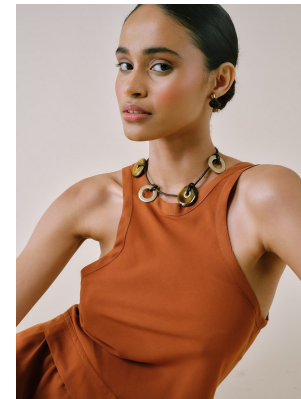

BOSS MODELS

CAPE TOWN

BROOKLYN PRINCE

Height: 176cm Bust: 86cm Waist: 64cm Hips: 90cm Shoe: 6 UK Hair: Black Eyes: Dark Brown

BOSS MODELS

CAPE TOWN

BROOKLYN PRINCE

Height: 176cm Bust: 86cm Waist: 64cm Hips: 90cm Shoe: 6 UK Hair: Black Eyes: Dark Brown