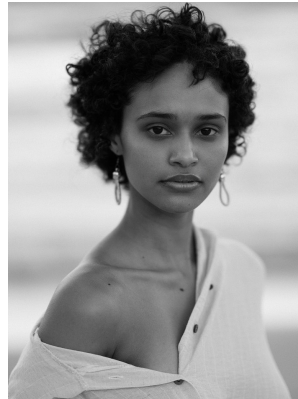

BOSS MODELS

CAPE TOWN

BROOKLYN PRINCE

Height: 176cm Bust: 86cm Waist: 64cm Hips: 90cm Shoe: 6 UK Hair: Black Eyes: Dark Brown

BOSS MODELS

CAPE TOWN

BROOKLYN PRINCE

Height: 176cm Bust: 86cm Waist: 64cm Hips: 90cm Shoe: 6 UK Hair: Black Eyes: Dark Brown