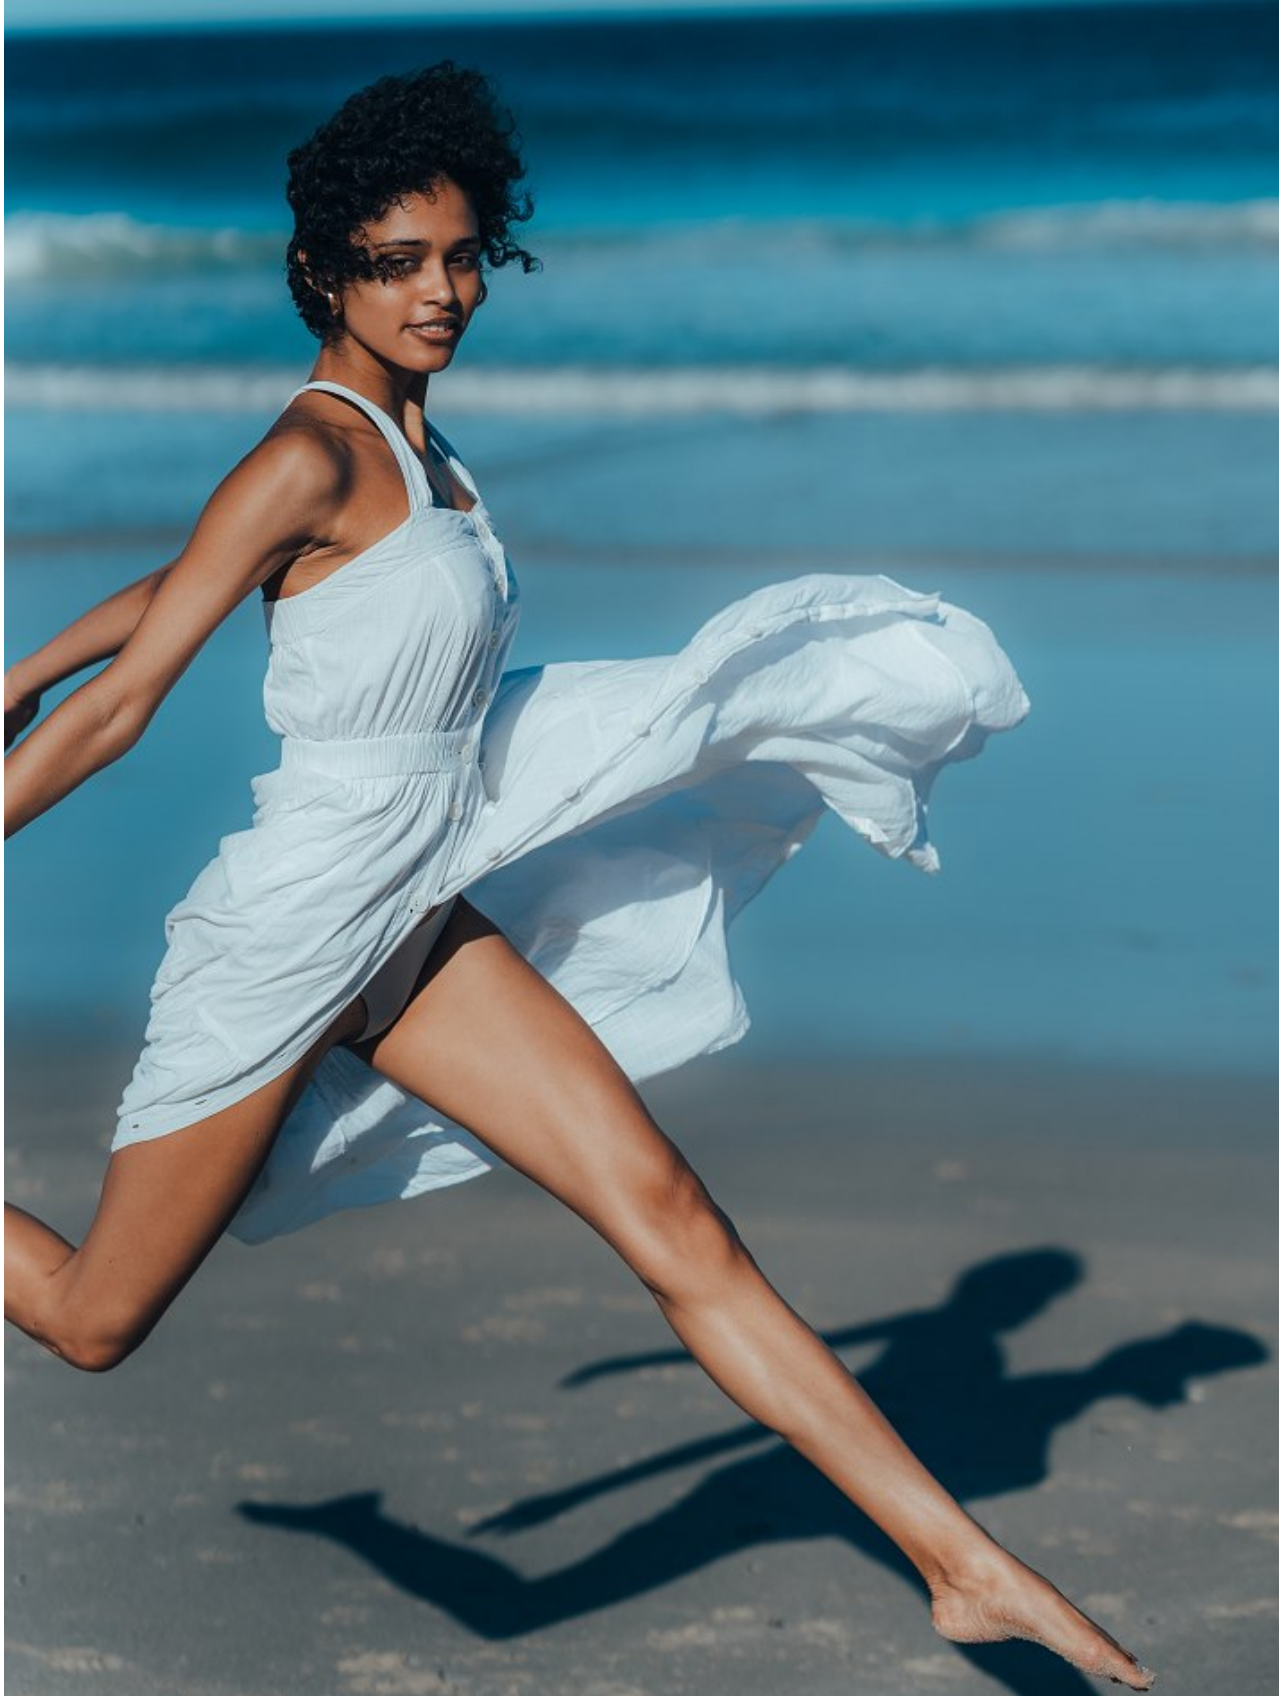

BOSS MODELS

CAPE TOWN

BROOKLYN PRINCE

Height: 176cm Bust: 86cm Waist: 64cm Hips: 90cm Shoe: 6 UK Hair: Black Eyes: Dark Brown

BOSS MODELS

CAPE TOWN

BROOKLYN PRINCE

Height: 176cm Bust: 86cm Waist: 64cm Hips: 90cm Shoe: 6 UK Hair: Black Eyes: Dark Brown