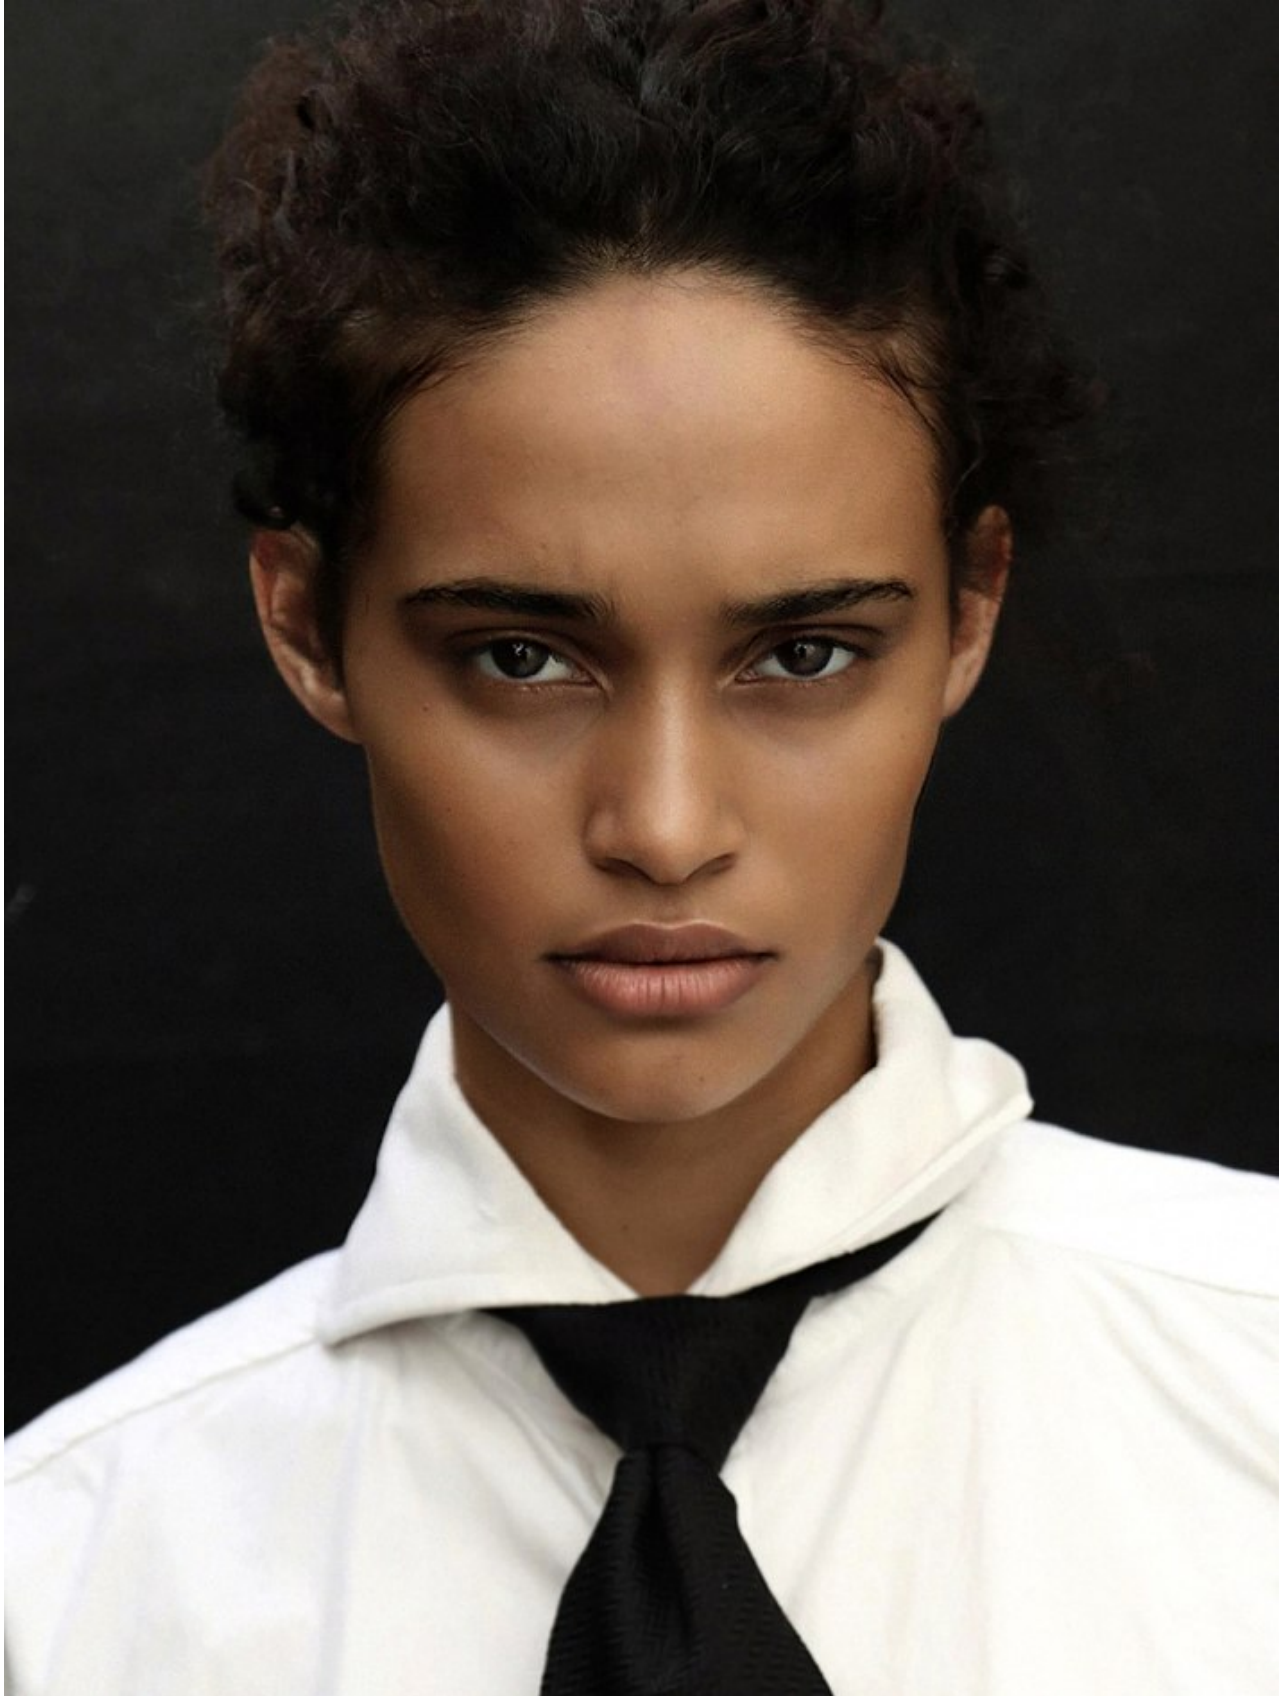

BROOKLYN PRINCE

BOSS MODELS

CAPE TOWN

Height: 176cm Bust: 83cm Waist: 63cm Hips: 87cm Shoe: 6 UK Hair: Black Eyes: Dark Brown