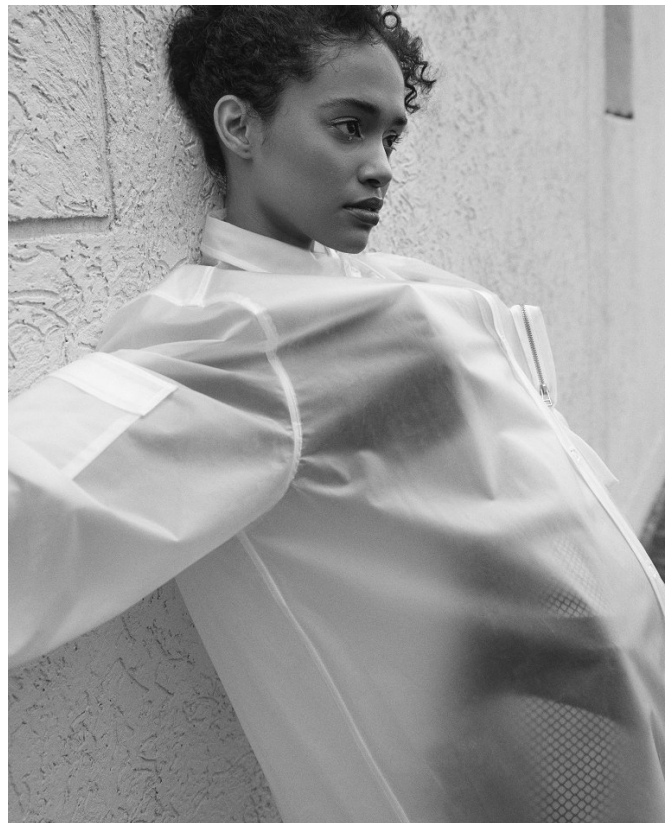

BOSS MODELS

CAPE TOWN

BROOKLYN PRINCE

Height: 175cm Bust: 86cm Waist: 65cm Hips: 88cm Shoe: 6 UK Hair: Black Eyes: Dark Brown