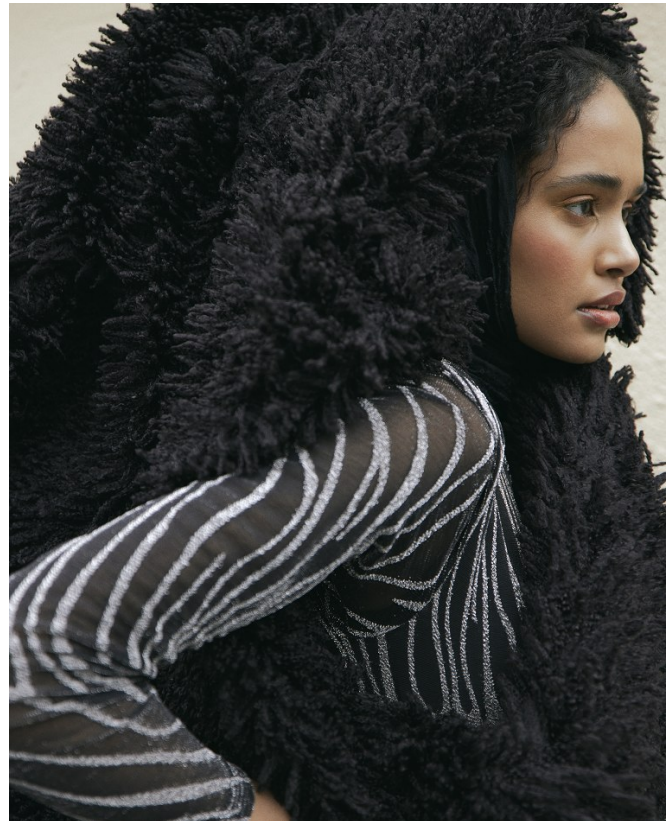

BOSS MODELS

CAPE TOWN

BROOKLYN PRINCE

Height: 175cm Bust: 86cm Waist: 65cm Hips: 88cm Shoe: 6 UK Hair: Black Eyes: Dark Brown