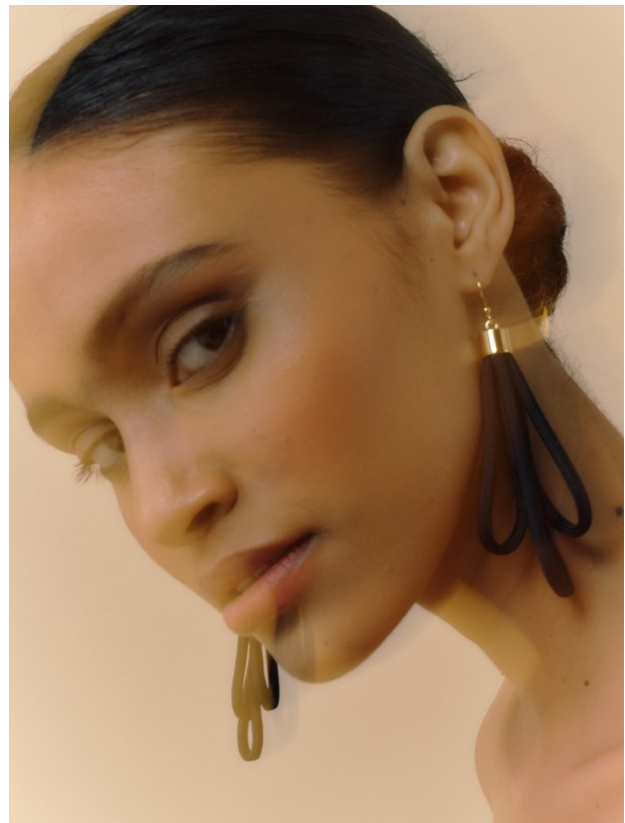

# BOSS MODELS

CAPE TOWN

## BROOKLYN PRINCE

Height: 175cm Bust: 86cm Waist: 65cm Hips: 88cm Shoe: 6 UK Hair: Black Eyes: Dark Brown