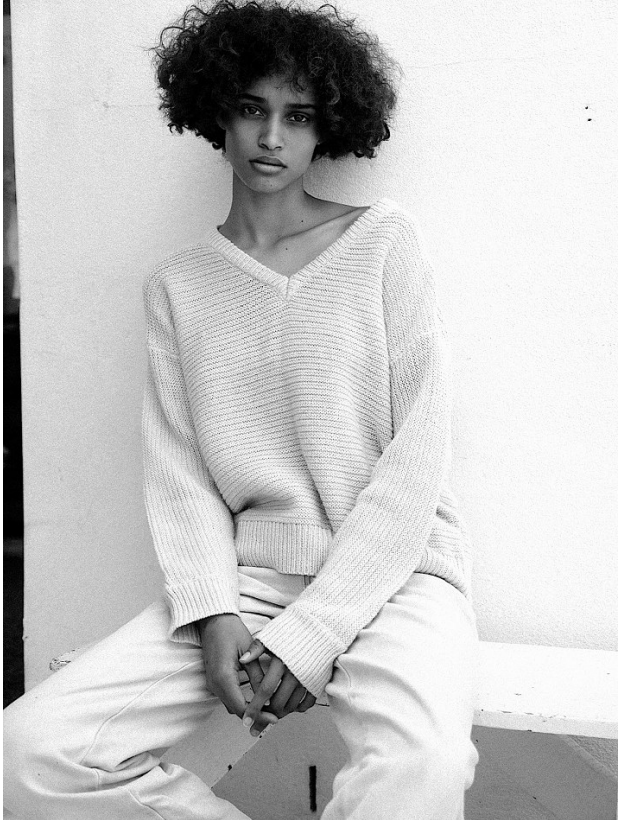

BOSS MODELS

CAPE TOWN

BROOKLYN PRINCE

Height: 175cm Bust: 86cm Waist: 65cm Hips: 88cm Shoe: 6 UK Hair: Black Eyes: Dark Brown

BOSS MODELS

CAPE TOWN

BROOKLYN PRINCE

Height: 175cm Bust: 86cm Waist: 65cm Hips: 88cm Shoe: 6 UK Hair: Black Eyes: Dark Brown