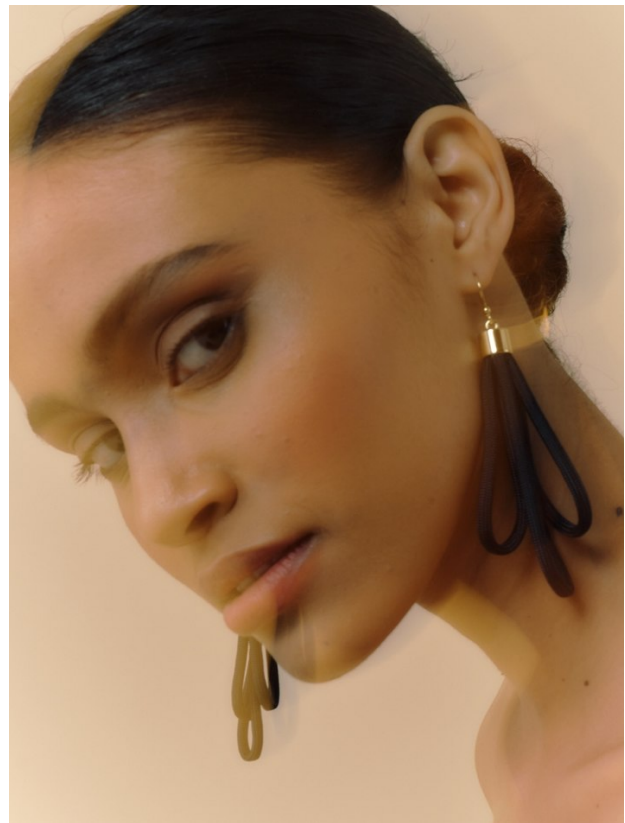

# BOSS MODELS

CAPE TOWN

**BROOKLYN PRINCE**

Height: 175cm Bust: 86cm Waist: 65cm Hips: 88cm Shoe: 6 UK Hair: Black Eyes: Dark Brown

# BOSS MODELS

CAPE TOWN

## BROOKLYN PRINCE

Height: 175cm Bust: 86cm Waist: 65cm Hips: 88cm Shoe: 6 UK Hair: Black Eyes: Dark Brown