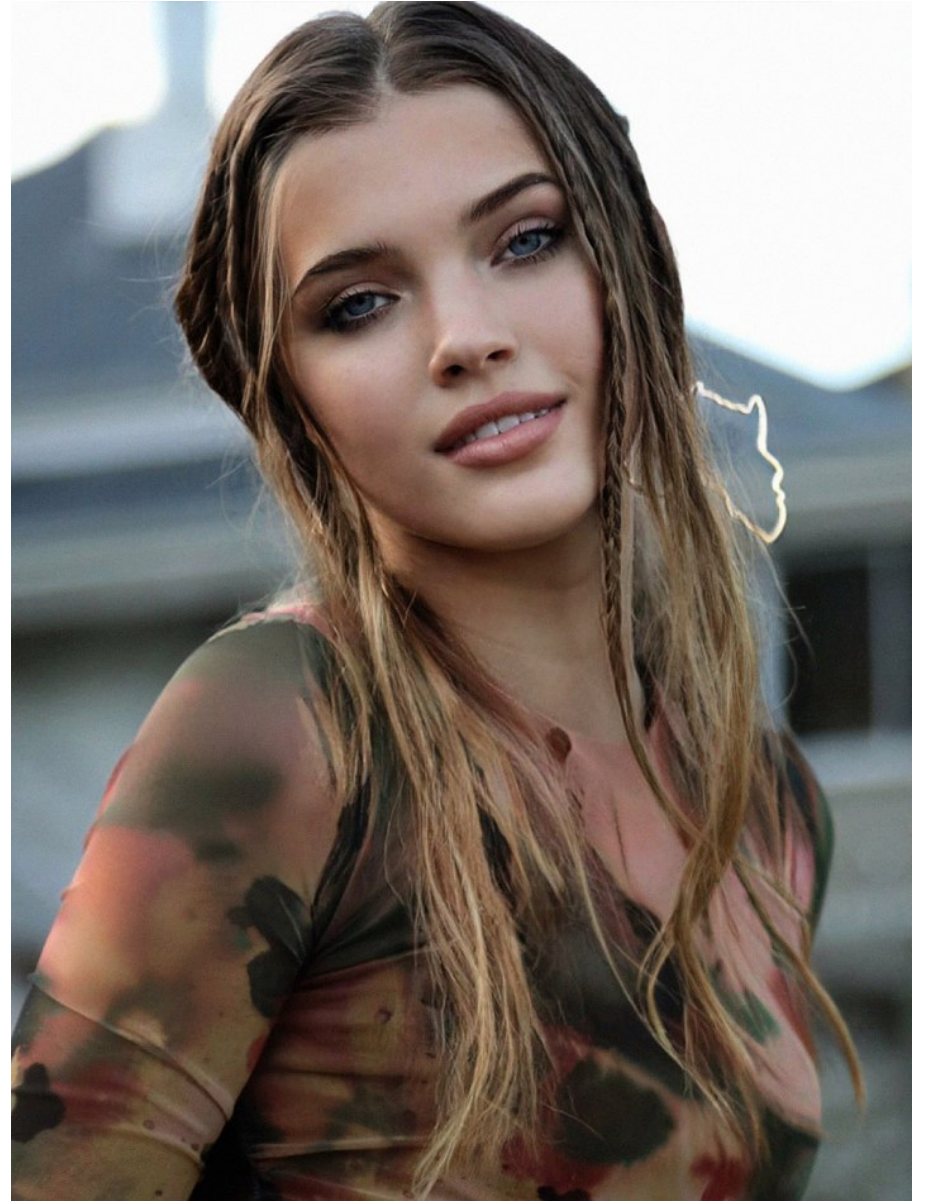

# BOSS MODELS

CAPE TOWN

SIMONE DE KLERK

Height: 179cm Bust: 84cm Waist: 67cm Hips: 96cm Shoe: 6 UK Hair: Dirty Blonde Eyes: Blue