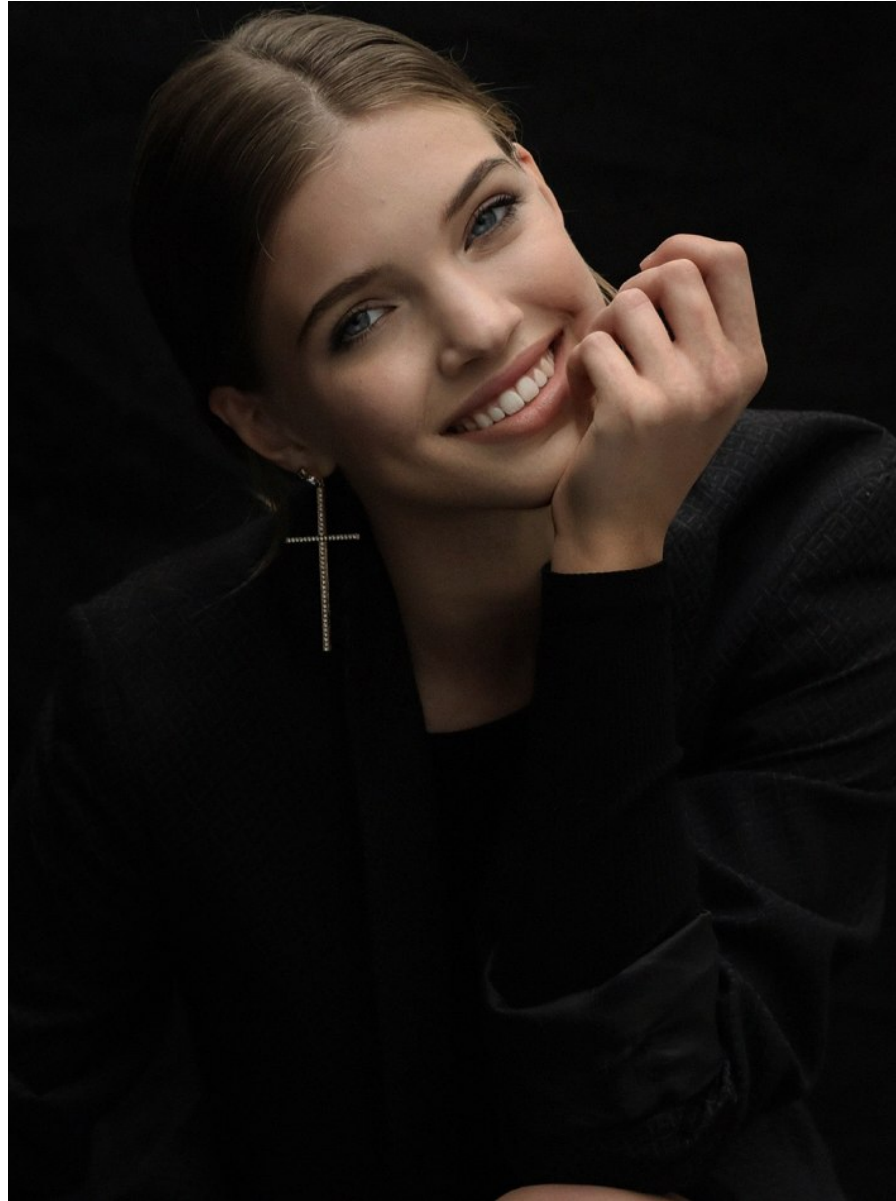

SIMONE DE KLERK

BOSS MODELS

CAPE TOWN

SIMONE DE KLERK

Height: 179cm Bust: 84cm Waist: 64cm Hips: 92cm Shoe: 6 UK Hair: Dirty Blonde Eyes: Blue