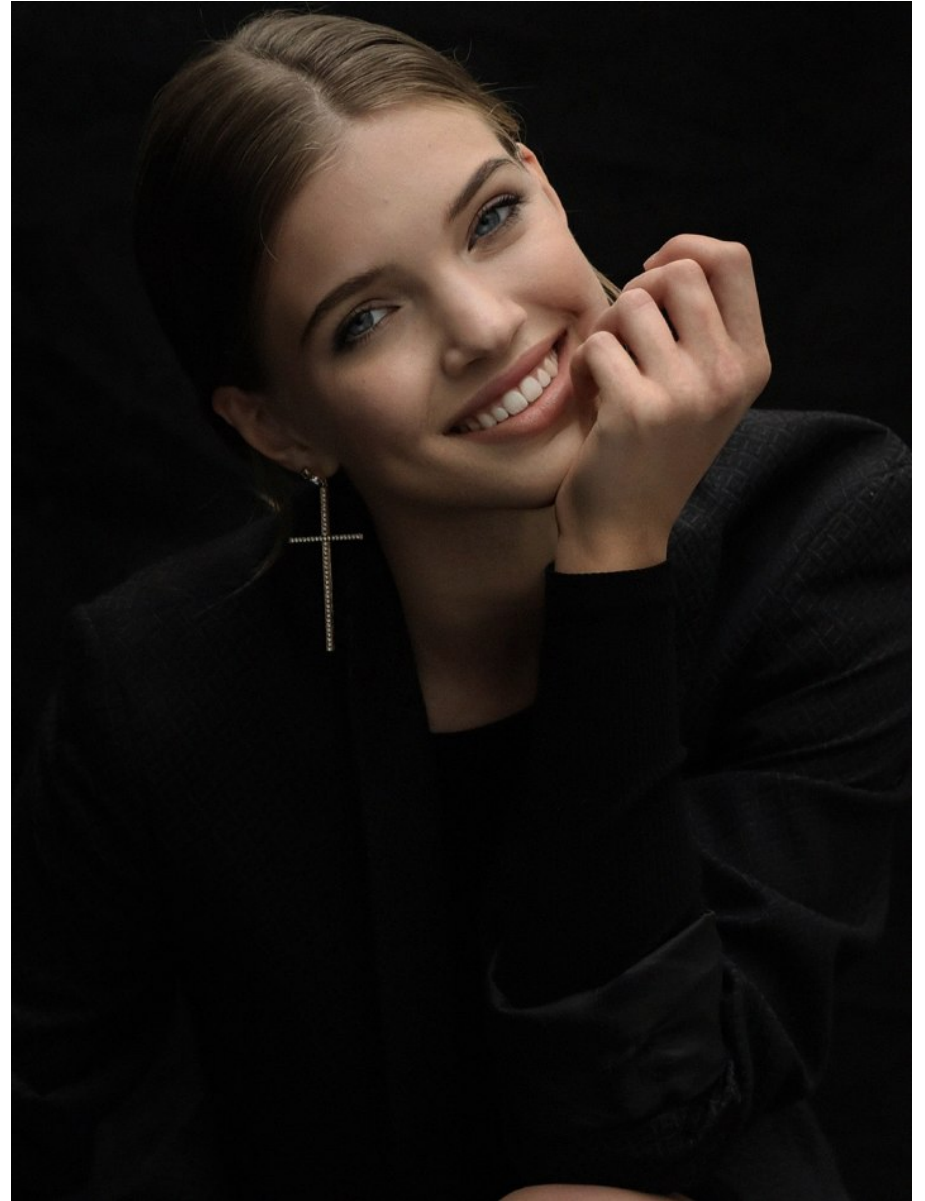

BOSS MODELS

CAPE TOWN

SIMONE DE KLERK

Height: 179cm Bust: 84cm Waist: 67cm Hips: 96cm Shoe: 6 UK Hair: Dirty Blonde Eyes: Blue