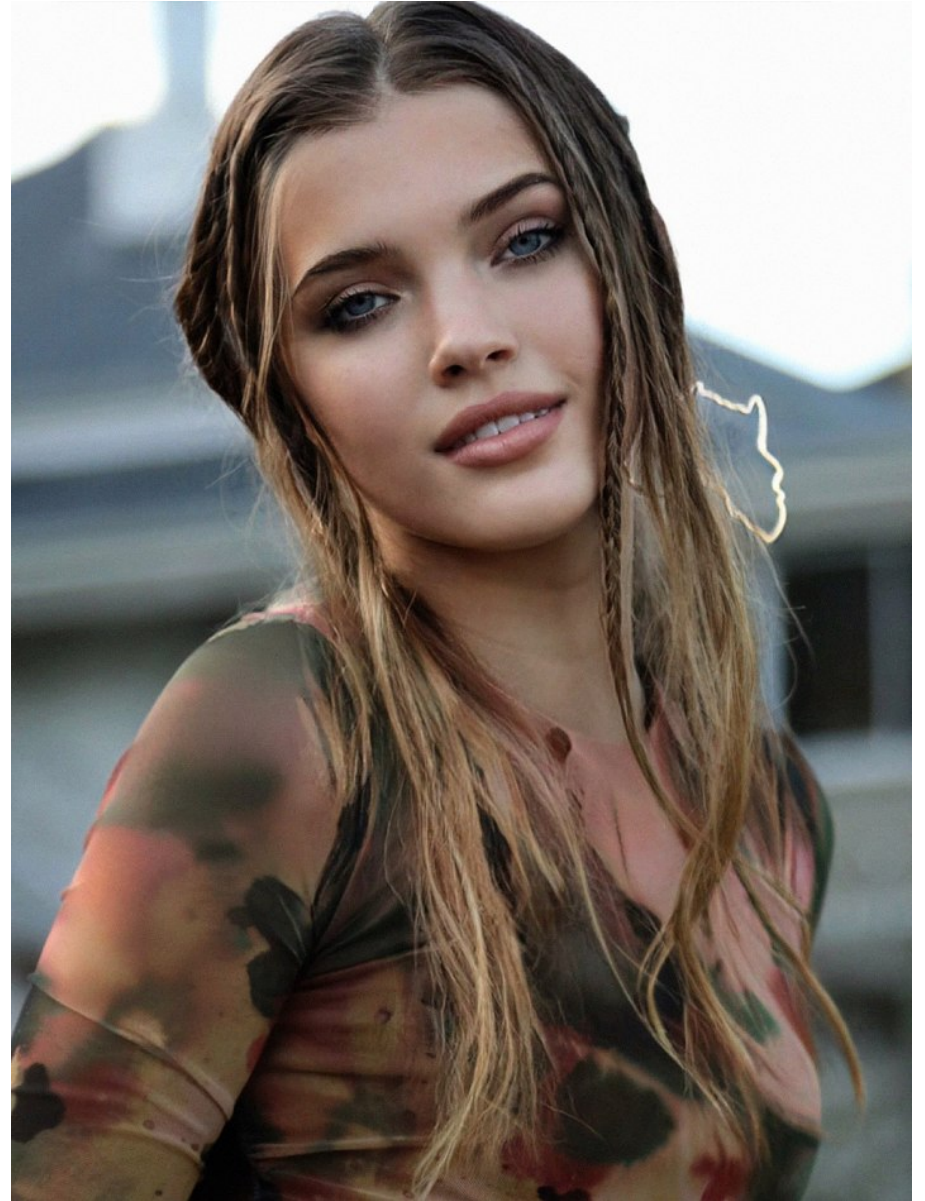

BOSS MODELS

CAPE TOWN

SIMONE DE KLERK

Height: 179cm Bust: 84cm Waist: 67cm Hips: 96cm Shoe: 6 UK Hair: Dirty Blonde Eyes: Blue

BOSS MODELS

CAPE TOWN

SIMONE DE KLERK

Height: 179cm Bust: 84cm Waist: 67cm Hips: 96cm Shoe: 6 UK Hair: Dirty Blonde Eyes: Blue

BOSS MODELS

CAPE TOWN

SIMONE DE KLERK

Height: 179cm Bust: 84cm Waist: 67cm Hips: 96cm Shoe: 6 UK Hair: Dirty Blonde Eyes: Blue