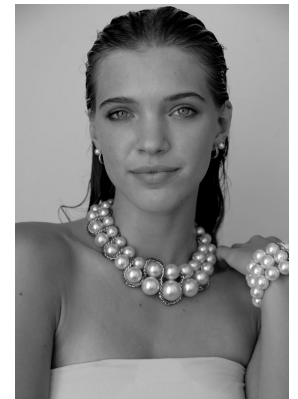

BOSS MODELS

CAPE TOWN

SIMONE DE KLERK

Height: 179cm Bust: 84cm Waist: 64cm Hips: 92cm Shoe: 6 UK Hair: Dirty Blonde Eyes: Blue