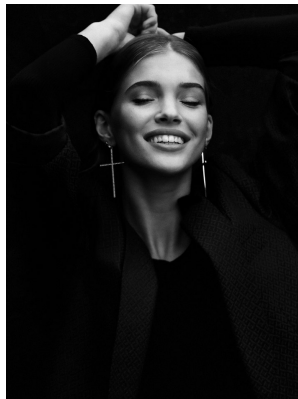

BOSS MODELS

CAPE TOWN

SIMONE DE KLERK

Height: 179cm Bust: 84cm Waist: 64cm Hips: 92cm Shoe: 6 UK Hair: Dirty Blonde Eyes: Blue