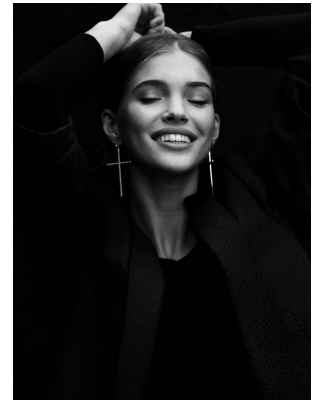

# BOSS MODELS

CAPE TOWN

## SIMONE DE KLERK

Height: 179cm Bust: 84cm Waist: 67cm Hips: 96cm Shoe: 6 UK Hair: Dirty Blonde Eyes: Blue