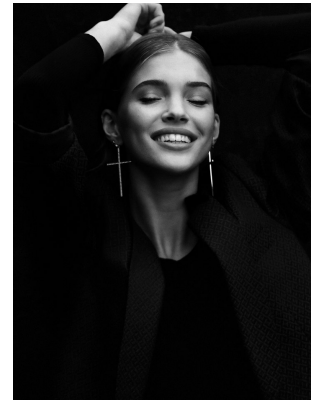

BOSS MODELS

CAPE TOWN

SIMONE DE KLERK

Height: 179cm Bust: 84cm Waist: 67cm Hips: 96cm Shoe: 6 UK Hair: Dirty Blonde Eyes: Blue