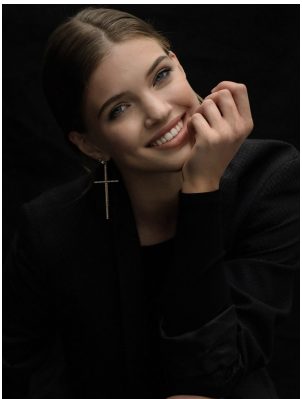

# BOSS MODELS

CAPE TOWN

## SIMONE DE KLERK

Height: 179cm Bust: 84cm Waist: 67cm Hips: 96cm Shoe: 6 UK Hair: Dirty Blonde Eyes: Blue