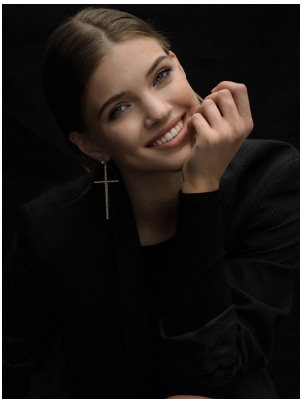

BOSS MODELS

CAPE TOWN

SIMONE DE KLERK

Height: 179cm Bust: 84cm Waist: 67cm Hips: 96cm Shoe: 6 UK Hair: Dirty Blonde Eyes: Blue