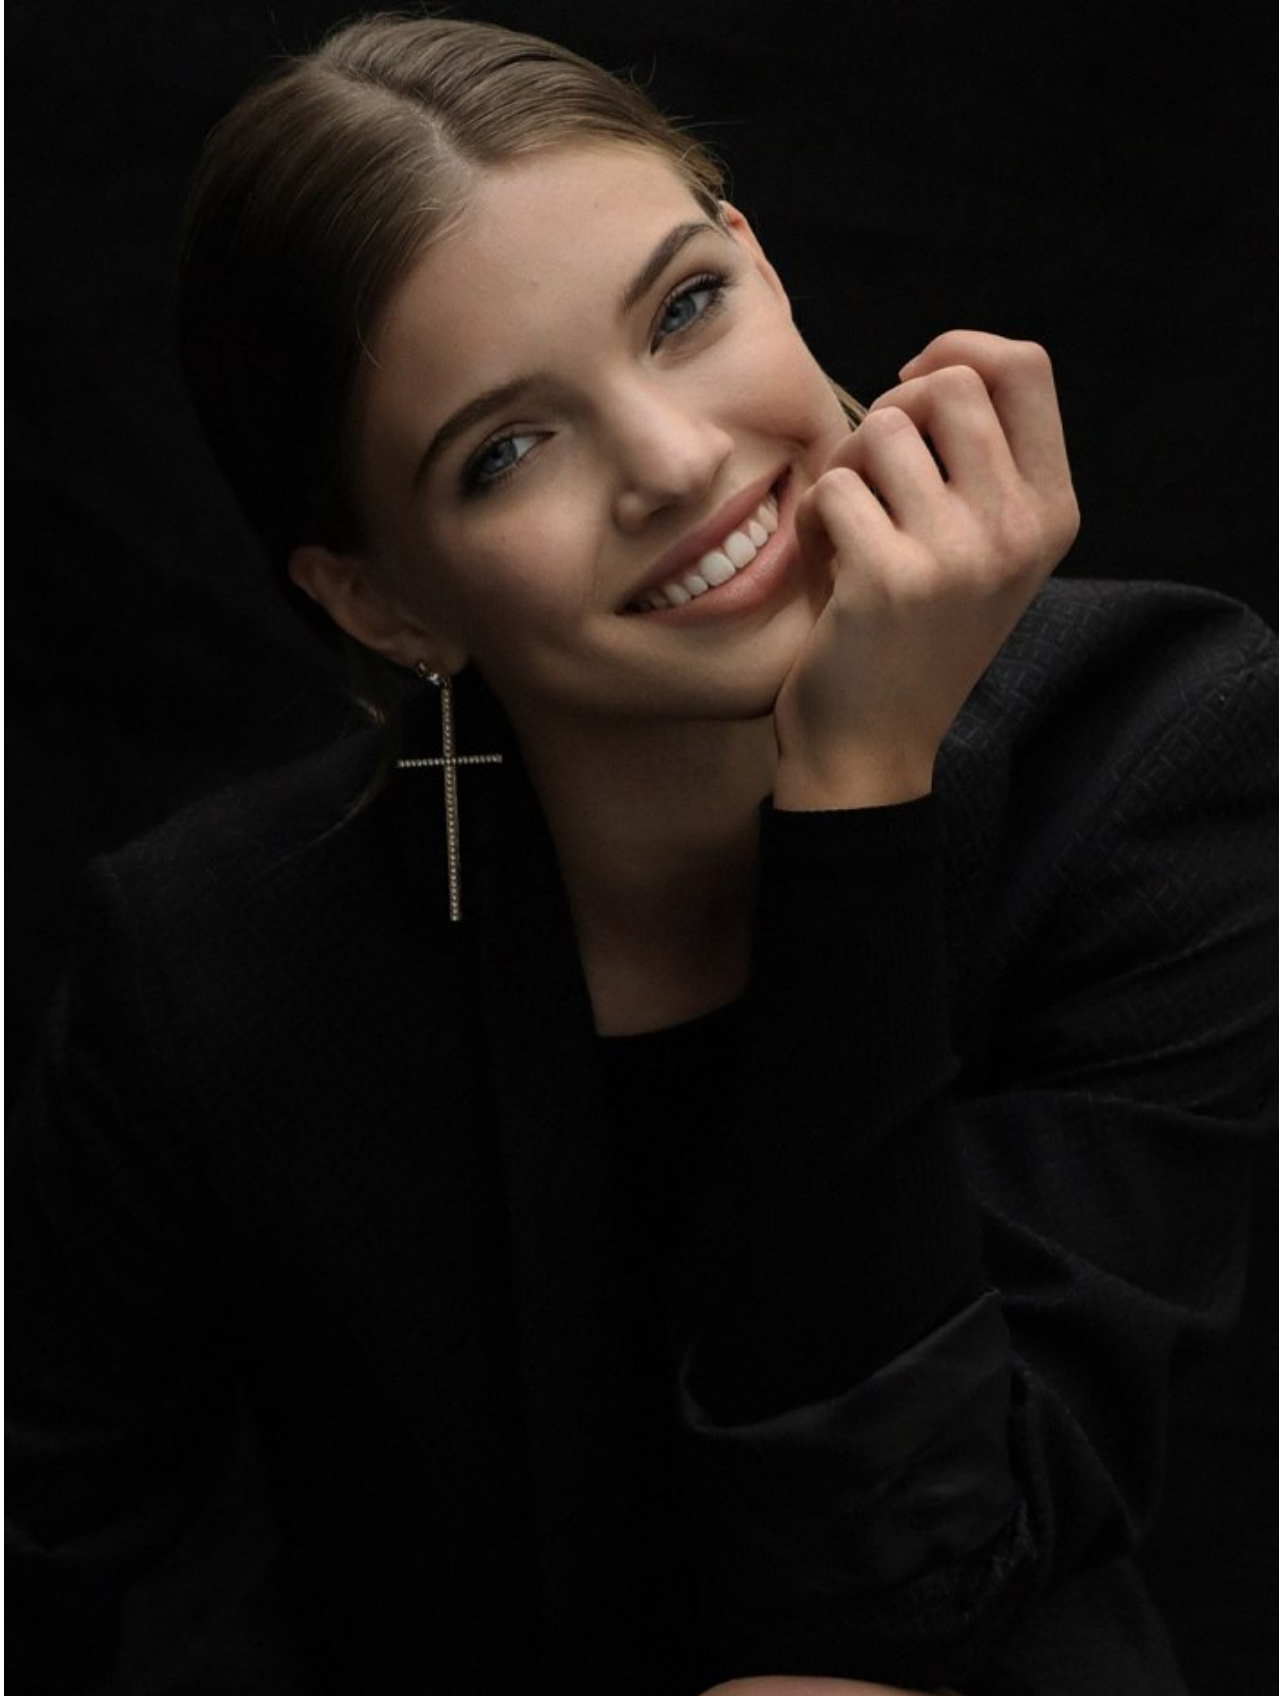

BOSS MODELS

CAPE TOWN

SIMONE DE KLERK

Height: 179cm Bust: 84cm Waist: 67cm Hips: 96cm Shoe: 6 UK Hair: Dirty Blonde Eyes: Blue