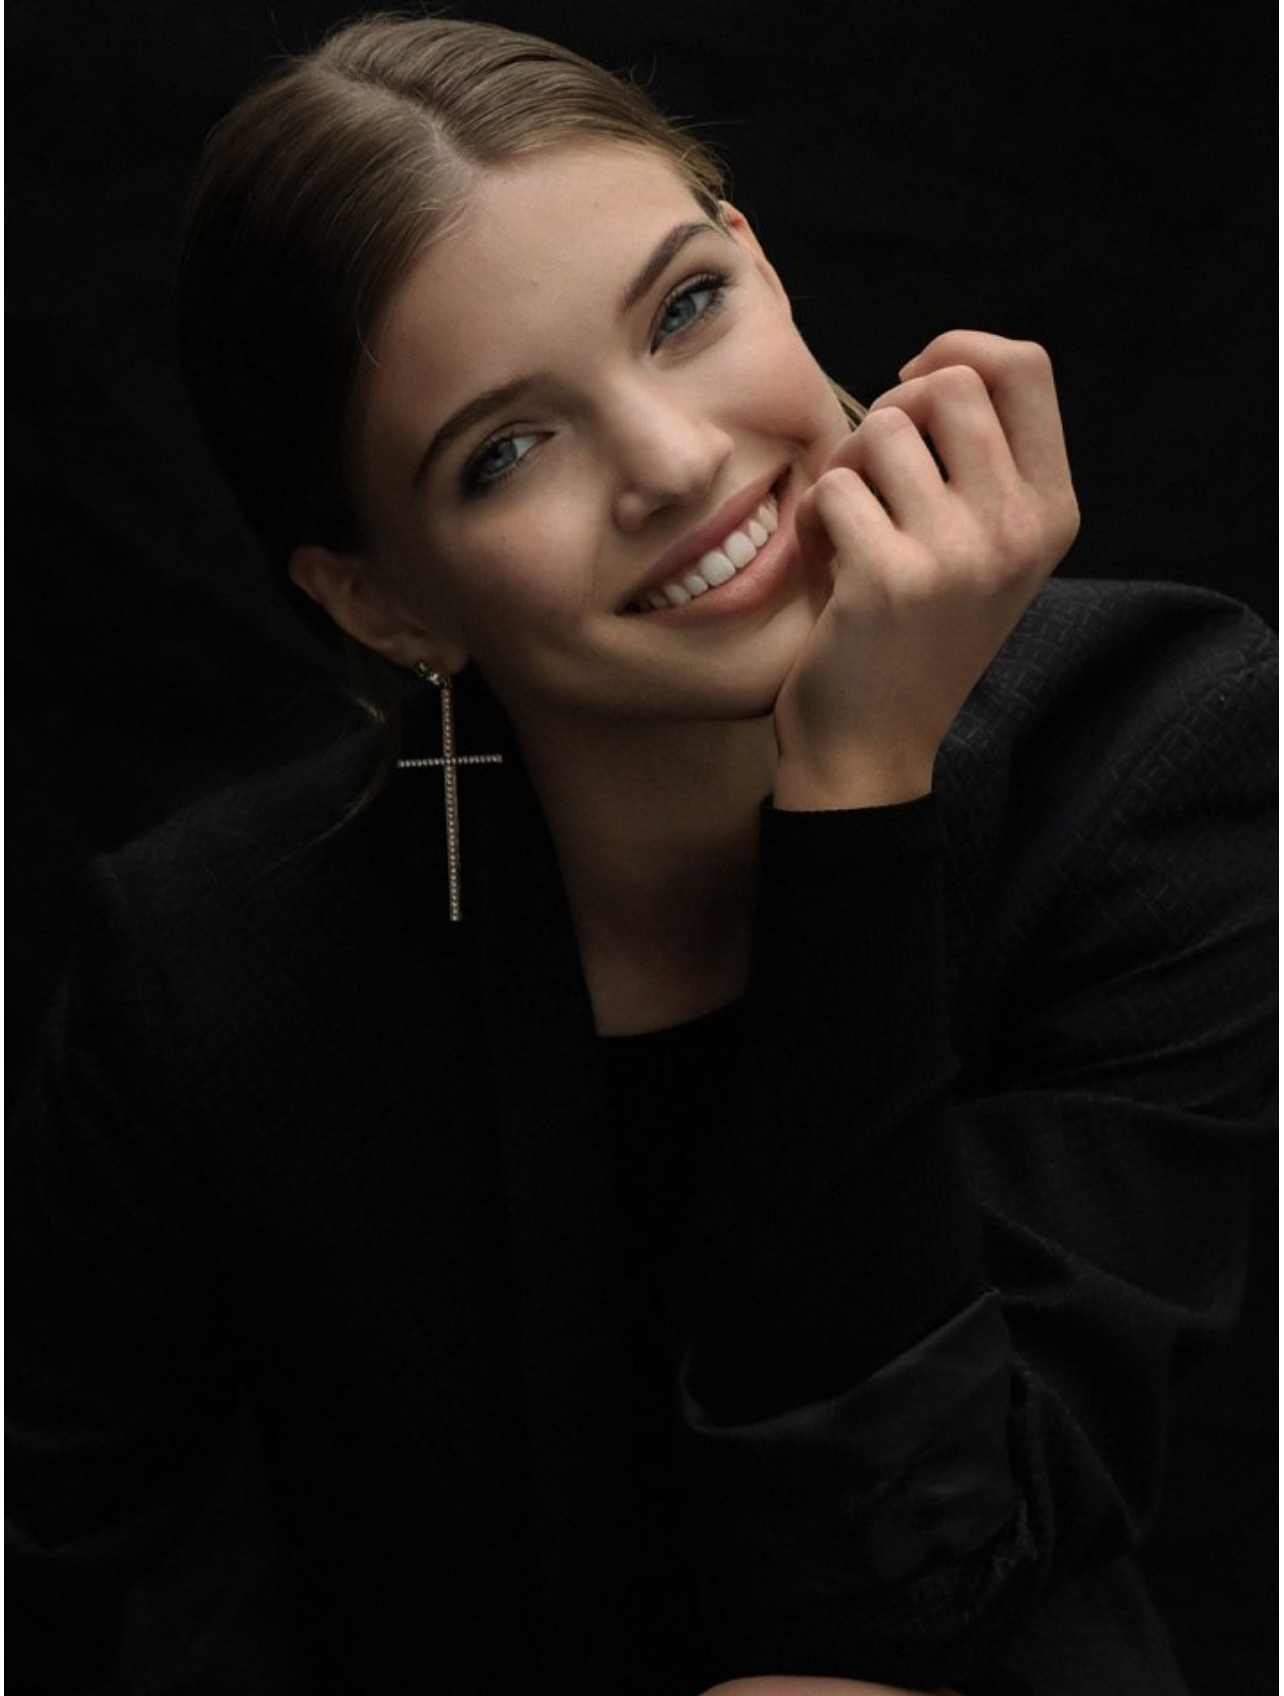

BOSS MODELS

CAPE TOWN

SIMONE DE KLERK

Height: 179cm Bust: 84cm Waist: 64cm Hips: 92cm Shoe: 6 UK Hair: Dirty Blonde Eyes: Blue

BOSS MODELS

CAPE TOWN

SIMONE DE KLERK

Height: 179cm Bust: 84cm Waist: 64cm Hips: 92cm Shoe: 6 UK Hair: Dirty Blonde Eyes: Blue