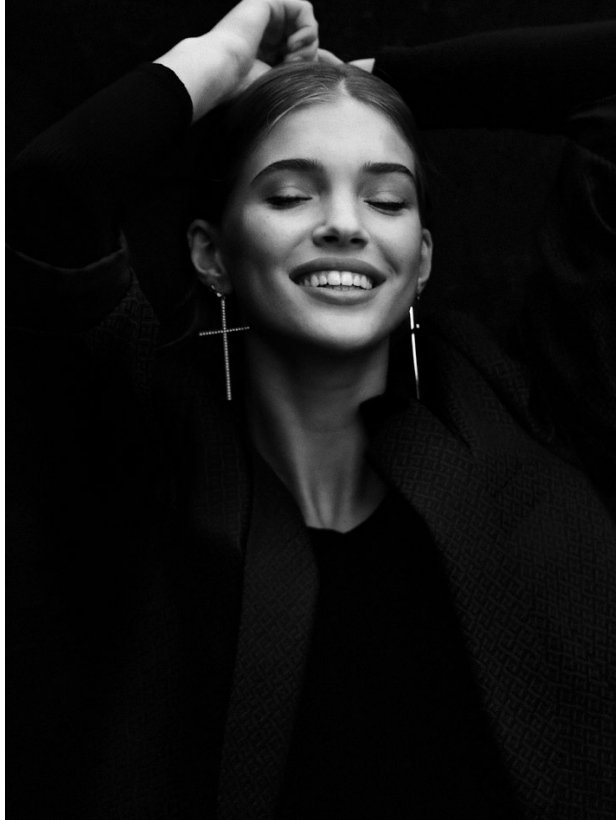

BOSS MODELS

CAPE TOWN

SIMONE DE KLERK

Height: 179cm Bust: 84cm Waist: 67cm Hips: 96cm Shoe: 6 UK Hair: Dirty Blonde Eyes: Blue

BOSS MODELS

CAPE TOWN

SIMONE DE KLERK

Height: 179cm Bust: 84cm Waist: 67cm Hips: 96cm Shoe: 6 UK Hair: Dirty Blonde Eyes: Blue