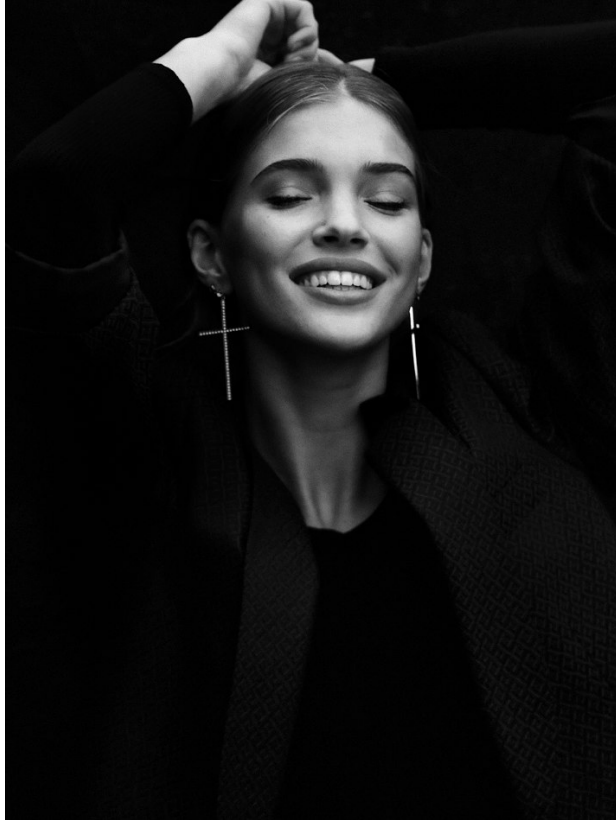

# BOSS MODELS

CAPE TOWN

SIMONE DE KLERK

Height: 179cm Bust: 84cm Waist: 67cm Hips: 96cm Shoe: 6 UK Hair: Dirty Blonde Eyes: Blue

# BOSS MODELS

CAPE TOWN