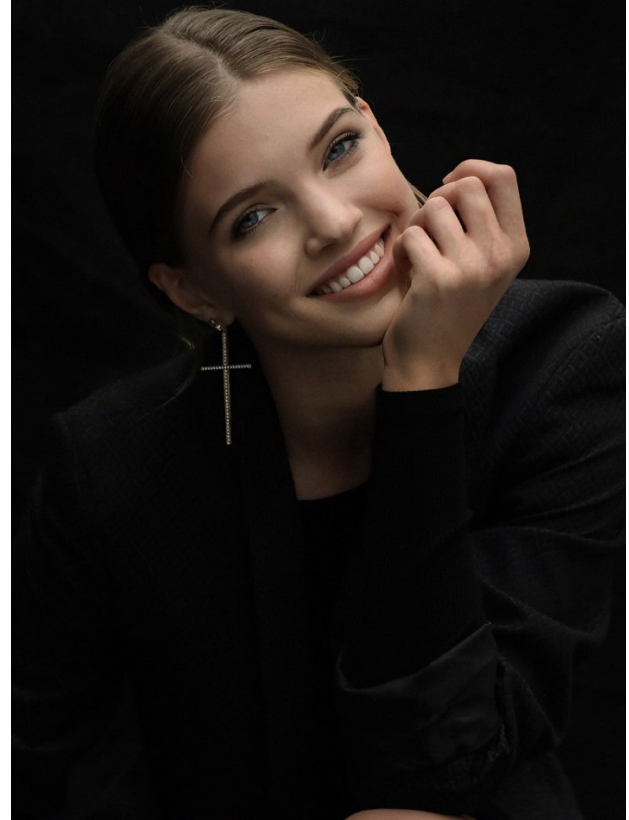

# BOSS MODELS

CAPE TOWN

# BOSS MODELS

CAPE TOWN

SIMONE DE KLERK

Height: 179cm Bust: 84cm Waist: 67cm Hips: 96cm Shoe: 6 UK Hair: Dirty Blonde Eyes: Blue