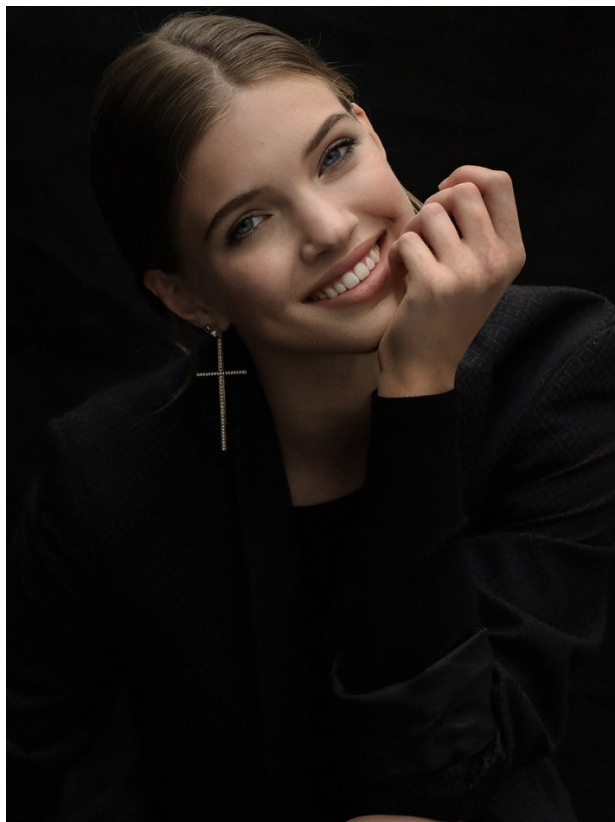

BOSS MODELS

CAPE TOWN

SIMONE DE KLERK

Height: 179cm Bust: 84cm Waist: 64cm Hips: 92cm Shoe: 6 UK Hair: Dirty Blonde Eyes: Blue

BOSS MODELS

CAPE TOWN

SIMONE DE KLERK

Height: 179cm Bust: 84cm Waist: 64cm Hips: 92cm Shoe: 6 UK Hair: Dirty Blonde Eyes: Blue

BOSS MODELS

CAPE TOWN

SIMONE DE KLERK

Height: 179cm Bust: 84cm Waist: 64cm Hips: 92cm Shoe: 6 UK Hair: Dirty Blonde Eyes: Blue