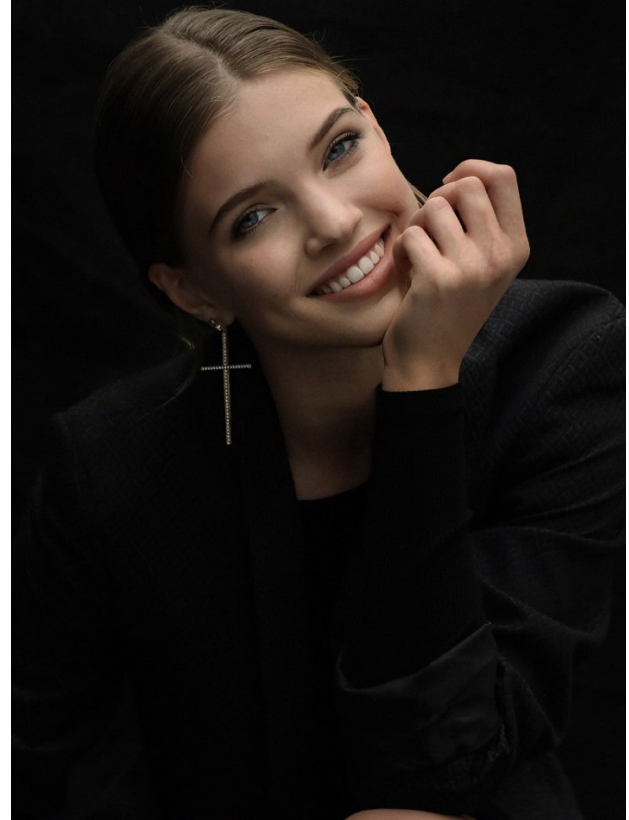

BOSS MODELS

CAPE TOWN

SIMONE DE KLERK

Height: 179cm Bust: 84cm Waist: 67cm Hips: 96cm Shoe: 6 UK Hair: Dirty Blonde Eyes: Blue