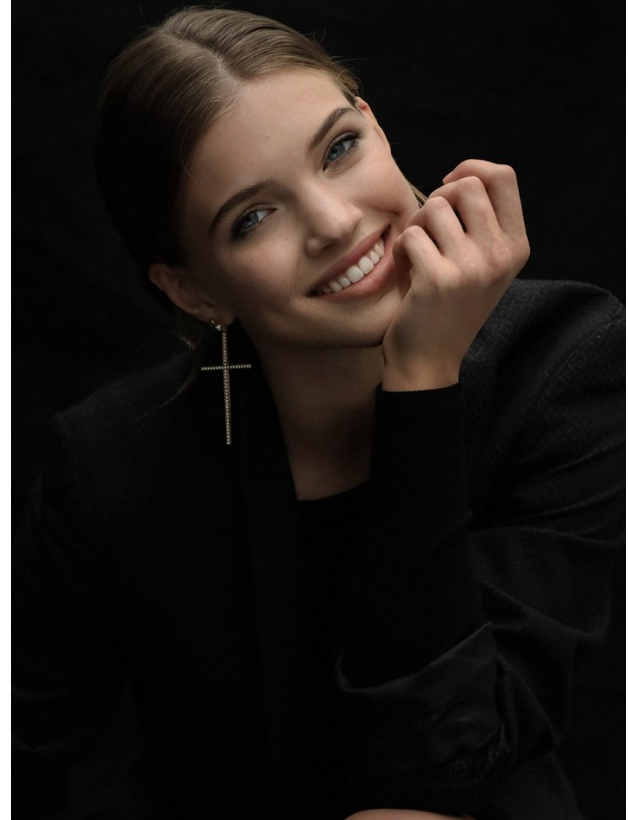

BOSS MODELS

CAPE TOWN

SIMONE DE KLERK

Height: 179cm Bust: 84cm Waist: 67cm Hips: 96cm Shoe: 6 UK Hair: Dirty Blonde Eyes: Blue

BOSS MODELS

CAPE TOWN

SIMONE DE KLERK

Height: 179cm Bust: 84cm Waist: 67cm Hips: 96cm Shoe: 6 UK Hair: Dirty Blonde Eyes: Blue