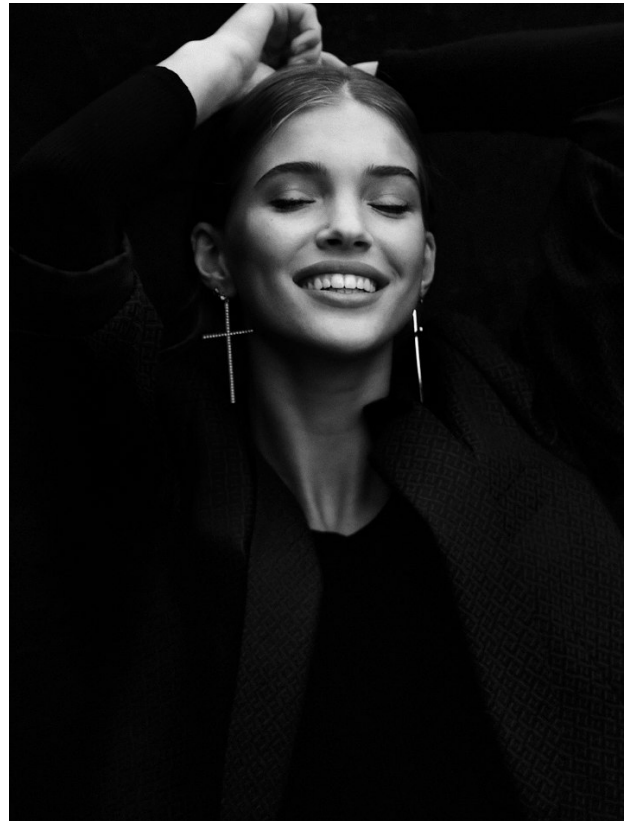

BOSS MODELS

CAPE TOWN

SIMONE DE KLERK

Height: 179cm Bust: 84cm Waist: 64cm Hips: 92cm Shoe: 6 UK Hair: Dirty Blonde Eyes: Blue

BOSS MODELS

CAPE TOWN

SIMONE DE KLERK

Height: 179cm Bust: 84cm Waist: 64cm Hips: 92cm Shoe: 6 UK Hair: Dirty Blonde Eyes: Blue

BOSS MODELS

CAPE TOWN

SIMONE DE KLERK

Height: 179cm Bust: 84cm Waist: 64cm Hips: 92cm Shoe: 6 UK Hair: Dirty Blonde Eyes: Blue