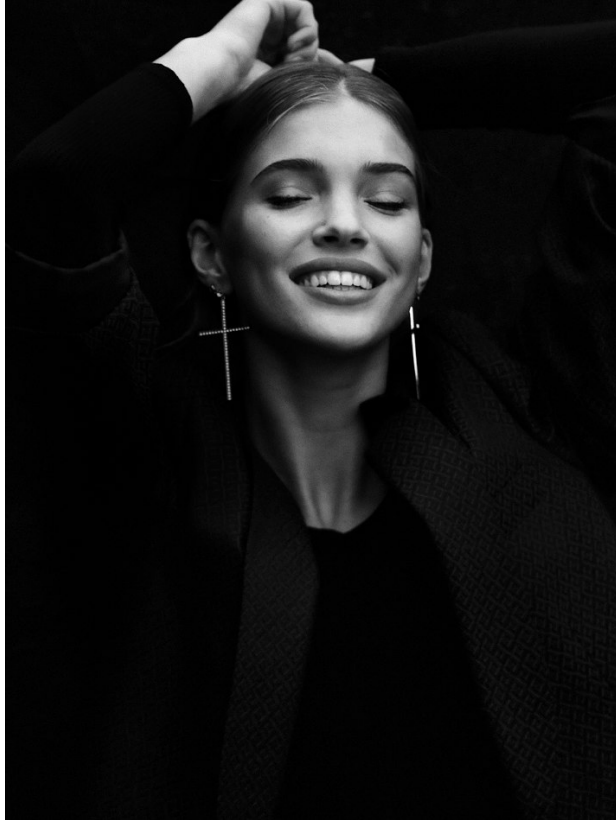

# BOSS MODELS

CAPE TOWN

SIMONE DE KLERK

Height: 179cm Bust: 84cm Waist: 67cm Hips: 96cm Shoe: 6 UK Hair: Dirty Blonde Eyes: Blue