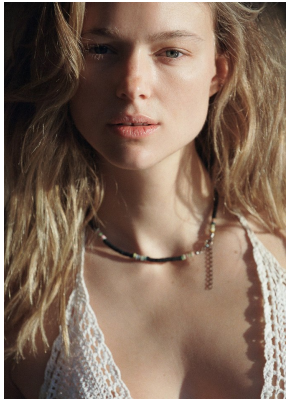

# BOSS MODELS

CAPE TOWN

## ANAIIS GARNIER

Height: 175cm Bust: 85cm Waist: 60cm Hips: 90cm Shoe: 6 UK Hair: Blonde Eyes: Blue/Grey