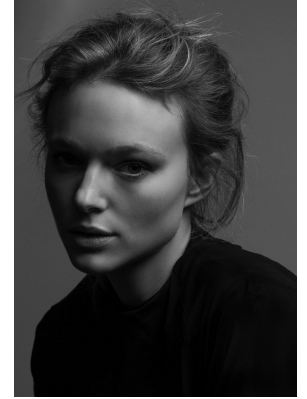

# BOSS MODELS

CAPE TOWN

## ANAIIS GARNIER

Height: 175cm Bust: 85cm Waist: 60cm Hips: 90cm Shoe: 6 UK Hair: Blonde Eyes: Blue/Grey