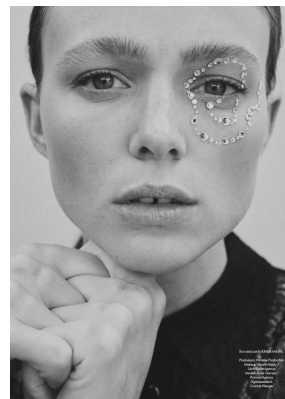

# BOSS MODELS

CAPE TOWN

## ANAIIS GARNIER

Height: 175cm Bust: 85cm Waist: 60cm Hips: 90cm Shoe: 6 UK Hair: Blonde Eyes: Blue/Grey

## ANAIS GARNIER

Height: 175cm Bust: 85cm Waist: 60cm Hips: 90cm Shoe: 6 UK Hair: Blonde Eyes: Blue/Grey