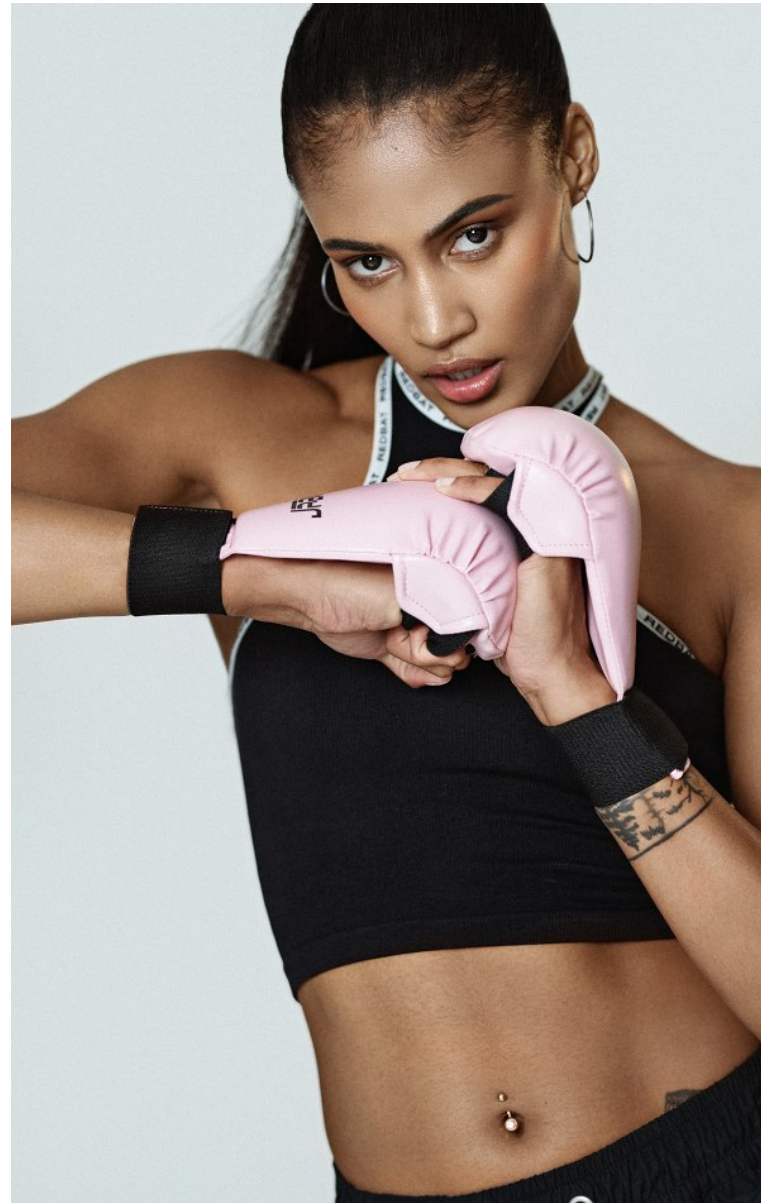

BOSS MODELS

CAPE TOWN

ALEX JAY

Height: 178cm Bust: 88cm Waist: 64cm Hips: 88cm Shoe: 6 UK Hair: Dark Brown Eyes: Dark Brown