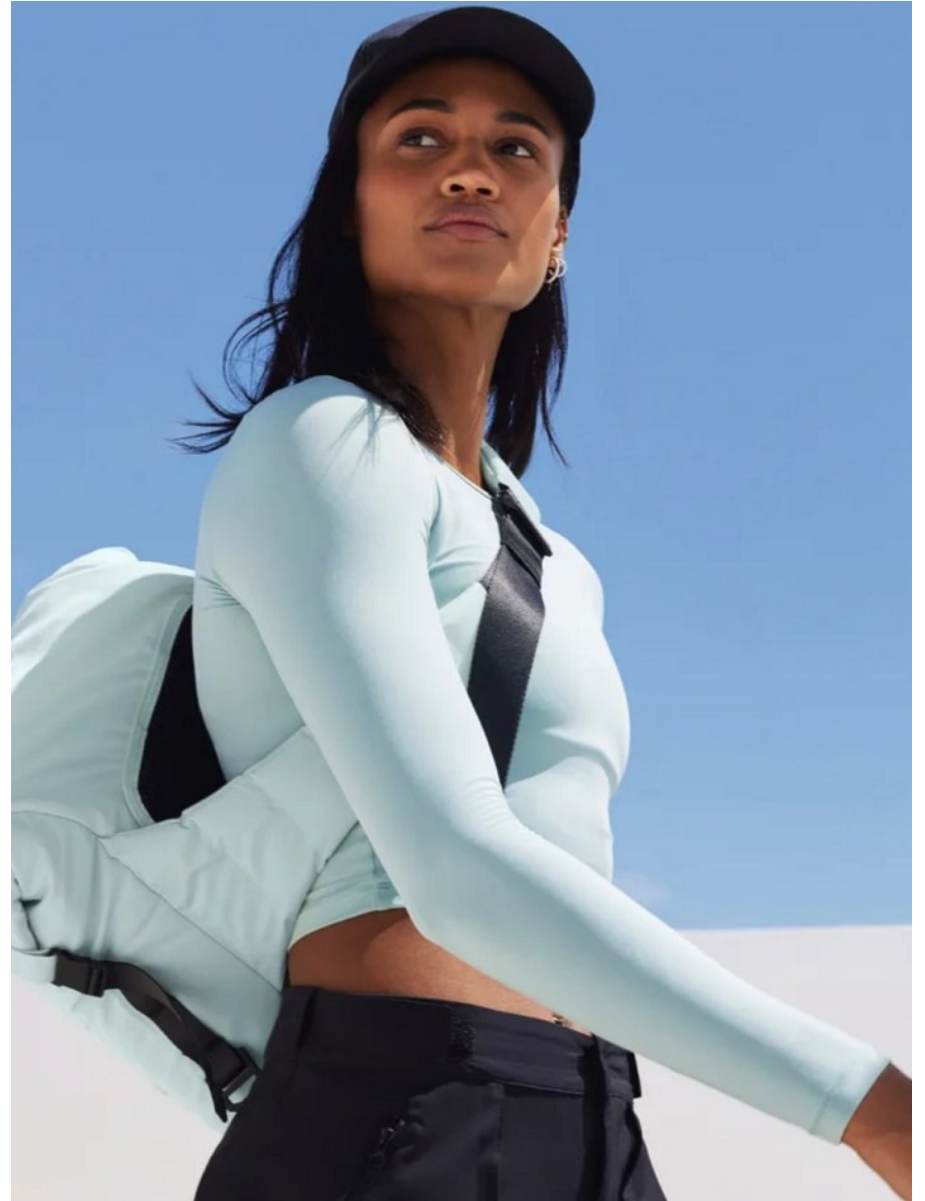

BOSS MODELS

CAPE TOWN

ALEX JAY

Height: 178cm Bust: 88cm Waist: 67cm Hips: 89cm Shoe: 6 UK Hair: Dark Brown Eyes: Dark Brown

BOSS MODELS

CAPE TOWN

ALEX JAY

Height: 178cm Bust: 88cm Waist: 67cm Hips: 89cm Shoe: 6 UK Hair: Dark Brown Eyes: Dark Brown