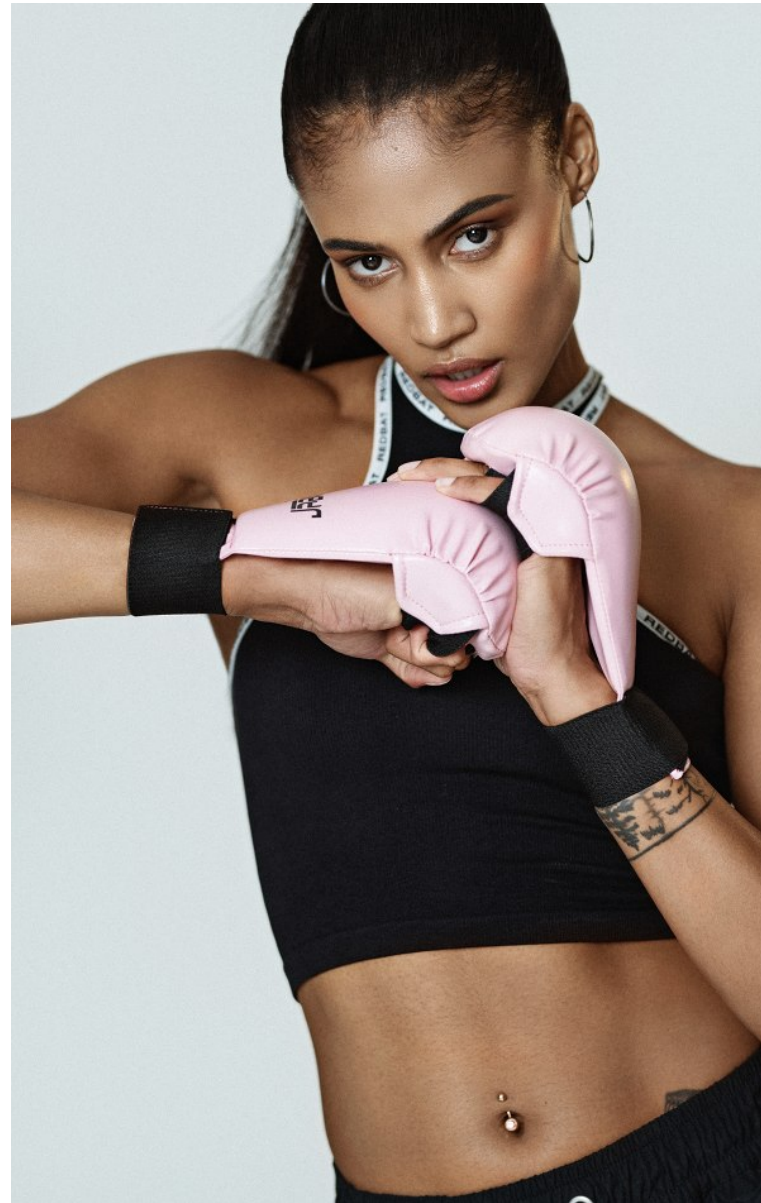

BOSS MODELS

CAPE TOWN

ALEX JAY

Height: 178cm Bust: 88cm Waist: 67cm Hips: 89cm Shoe: 6 UK Hair: Dark Brown Eyes: Dark Brown