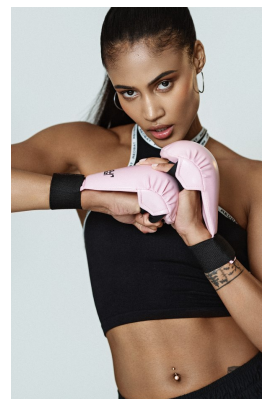

# BOSS MODELS

CAPE TOWN

ALEX JAY

Height: 178cm Bust: 88cm Waist: 64cm Hips: 88cm Shoe: 6 UK Hair: Dark Brown Eyes: Dark Brown

# BOSS MODELS

CAPE TOWN

## ALEX JAY

Height: 178cm Bust: 88cm Waist: 64cm Hips: 88cm Shoe: 6 UK Hair: Dark Brown Eyes: Dark Brown