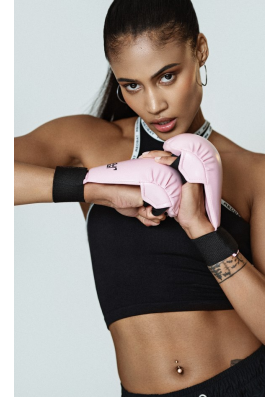

BOSS MODELS

CAPE TOWN

ALEX JAY

Height: 178cm Bust: 88cm Waist: 67cm Hips: 89cm Shoe: 6 UK Hair: Dark Brown Eyes: Dark Brown

BOSS MODELS

CAPE TOWN

ALEX JAY

Height: 178cm Bust: 88cm Waist: 67cm Hips: 89cm Shoe: 6 UK Hair: Dark Brown Eyes: Dark Brown