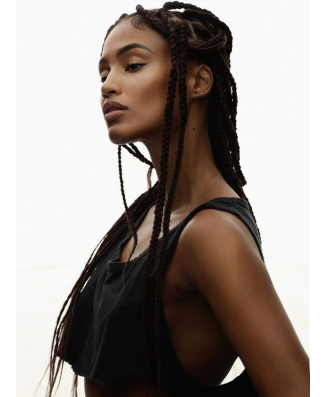

# BOSS MODELS

CAPE TOWN

ALEX JAY

Height: 178cm Bust: 88cm Waist: 64cm Hips: 88cm Shoe: 6 UK Hair: Dark Brown Eyes: Dark Brown

# BOSS MODELS

CAPE TOWN

## ALEX JAY

Height: 178cm Bust: 88cm Waist: 64cm Hips: 88cm Shoe: 6 UK Hair: Dark Brown Eyes: Dark Brown