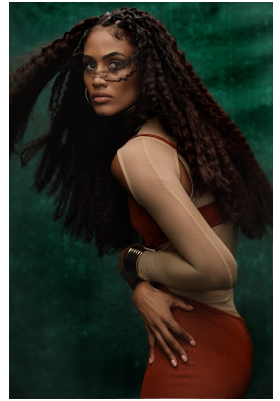

BOSS MODELS

CAPE TOWN

ALEX JAY

Height: 178cm Bust: 88cm Waist: 67cm Hips: 89cm Shoe: 6 UK Hair: Dark Brown Eyes: Dark Brown

BOSS MODELS

CAPE TOWN

ALEX JAY

Height: 178cm Bust: 88cm Waist: 67cm Hips: 89cm Shoe: 6 UK Hair: Dark Brown Eyes: Dark Brown