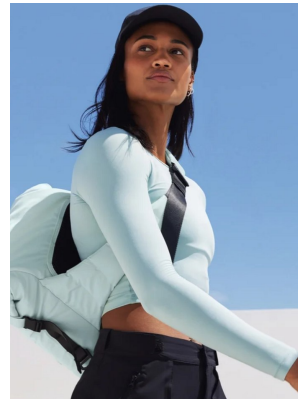

BOSS MODELS

CAPE TOWN

ALEX JAY

Height: 178cm Bust: 88cm Waist: 67cm Hips: 89cm Shoe: 6 UK Hair: Dark Brown Eyes: Dark Brown

BOSS MODELS

CAPE TOWN

ALEX JAY

Height: 178cm Bust: 88cm Waist: 67cm Hips: 89cm Shoe: 6 UK Hair: Dark Brown Eyes: Dark Brown