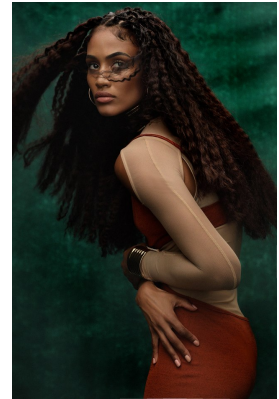

# BOSS MODELS

CAPE TOWN

ALEX JAY

Height: 178cm Bust: 88cm Waist: 64cm Hips: 88cm Shoe: 6 UK Hair: Dark Brown Eyes: Dark Brown

# BOSS MODELS

CAPE TOWN

## ALEX JAY

Height: 178cm Bust: 88cm Waist: 64cm Hips: 88cm Shoe: 6 UK Hair: Dark Brown Eyes: Dark Brown