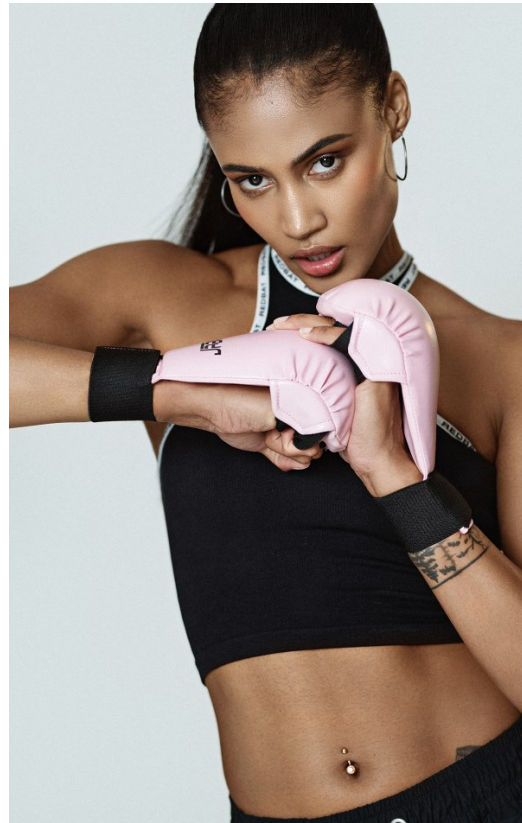

BOSS MODELS

CAPE TOWN

ALEX JAY

Height: 178cm Bust: 88cm Waist: 64cm Hips: 88cm Shoe: 6 UK Hair: Dark Brown Eyes: Dark Brown

BOSS MODELS

CAPE TOWN

ALEX JAY

Height: 178cm Bust: 88cm Waist: 64cm Hips: 88cm Shoe: 6 UK Hair: Dark Brown Eyes: Dark Brown

BOSS MODELS

CAPE TOWN

ALEX JAY

Height: 178cm Bust: 88cm Waist: 64cm Hips: 88cm Shoe: 6 UK Hair: Dark Brown Eyes: Dark Brown