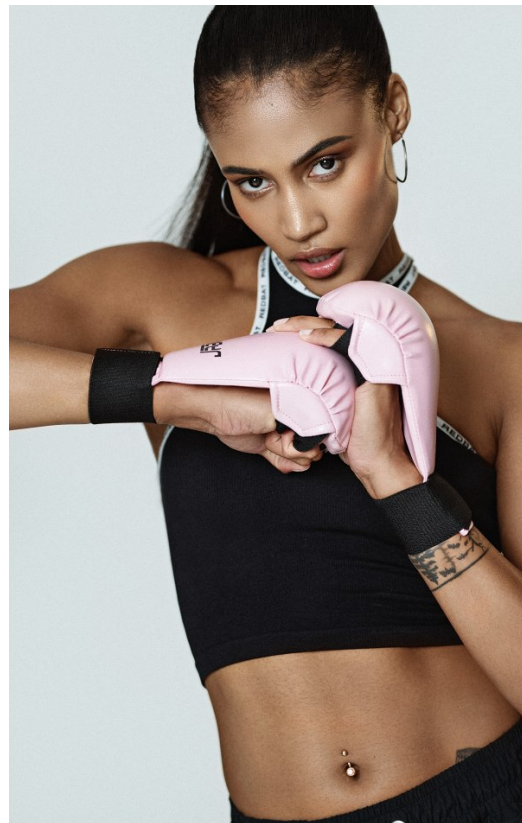

BOSS MODELS

CAPE TOWN

ALEX JAY

Height: 178cm Bust: 88cm Waist: 64cm Hips: 88cm Shoe: 6 UK Hair: Dark Brown Eyes: Dark Brown

BOSS MODELS

CAPE TOWN

ALEX JAY

Height: 178cm Bust: 88cm Waist: 64cm Hips: 88cm Shoe: 6 UK Hair: Dark Brown Eyes: Dark Brown

BOSS MODELS

CAPE TOWN

ALEX JAY

Height: 178cm Bust: 88cm Waist: 64cm Hips: 88cm Shoe: 6 UK Hair: Dark Brown Eyes: Dark Brown