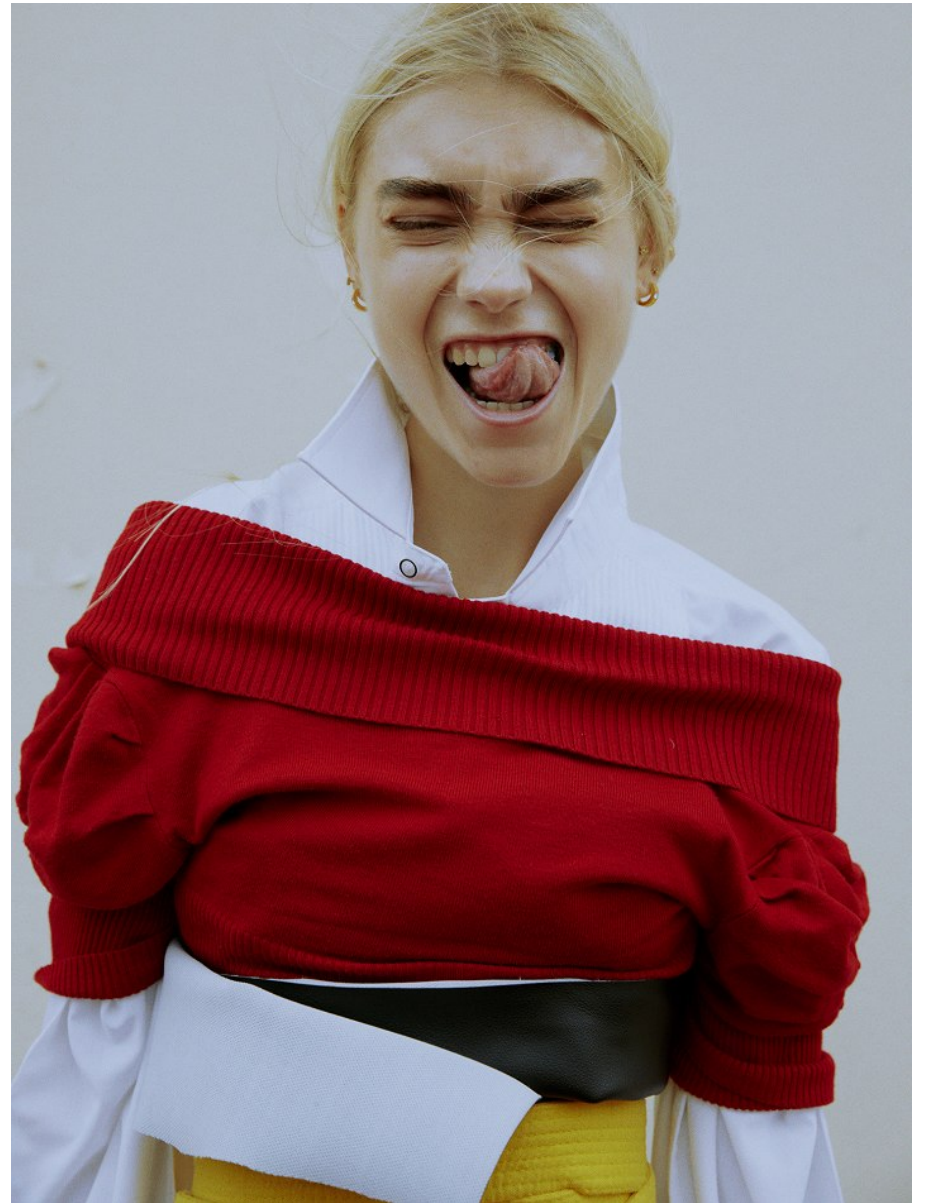

BOSS MODELS

CAPE TOWN

HANNAH-ROSE MASSEY-HICKS

Height: 177cm Bust: 75cm Waist: 58cm Hips: 85cm Shoe: 6 UK Hair: Blonde Eyes: Hazel

BOSS MODELS

CAPE TOWN

HANNAH-ROSE MASSEY-HICKS

Height: 177cm Bust: 75cm Waist: 58cm Hips: 85cm Shoe: 6 UK Hair: Blonde Eyes: Hazel