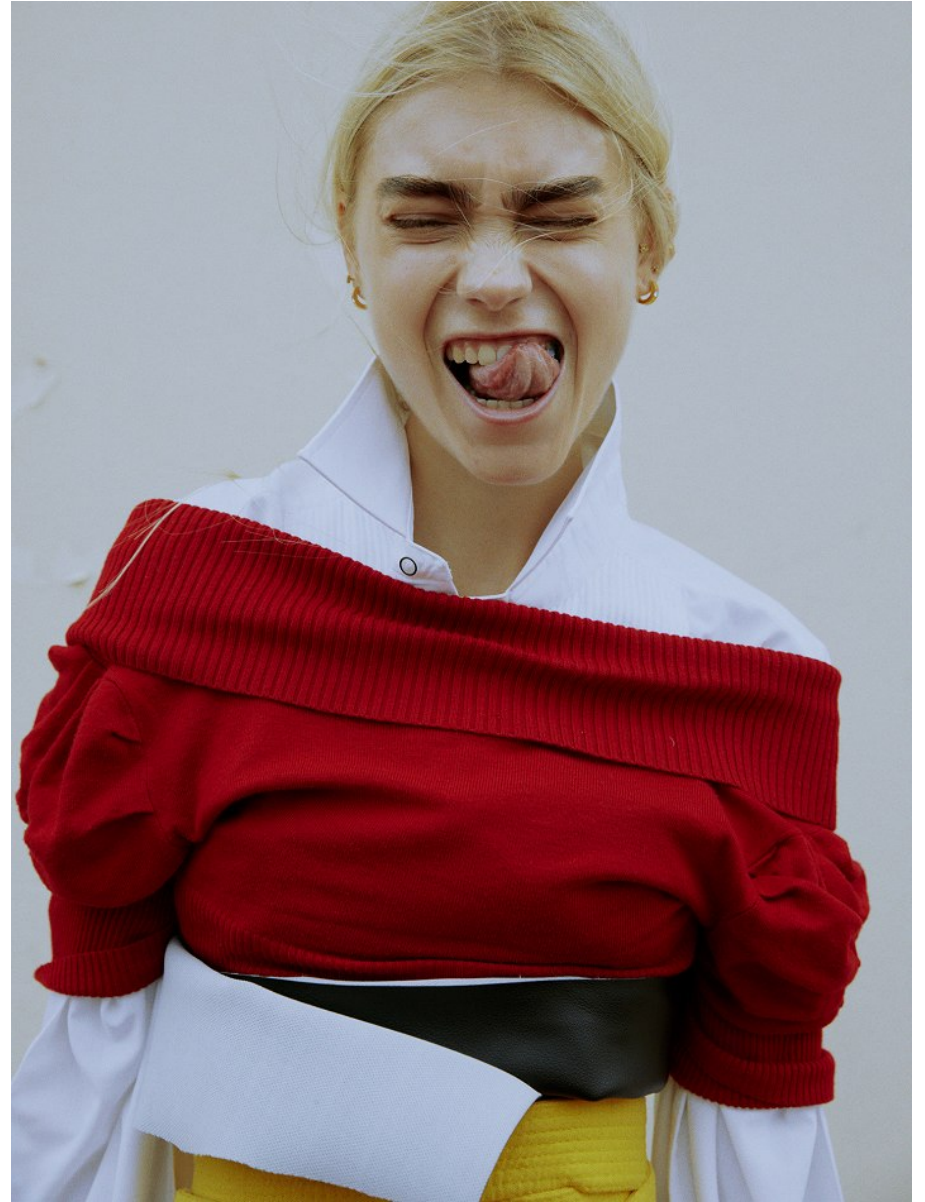

BOSS MODELS

CAPE TOWN

HANNAH-ROSE MASSEY-HICKS

Height: 177cm Bust: 75cm Waist: 58cm Hips: 85cm Shoe: 6 UK Hair: Blonde Eyes: Hazel

BOSS MODELS

CAPE TOWN

HANNAH-ROSE MASSEY-HICKS

Height: 177cm Bust: 75cm Waist: 58cm Hips: 85cm Shoe: 6 UK Hair: Blonde Eyes: Hazel