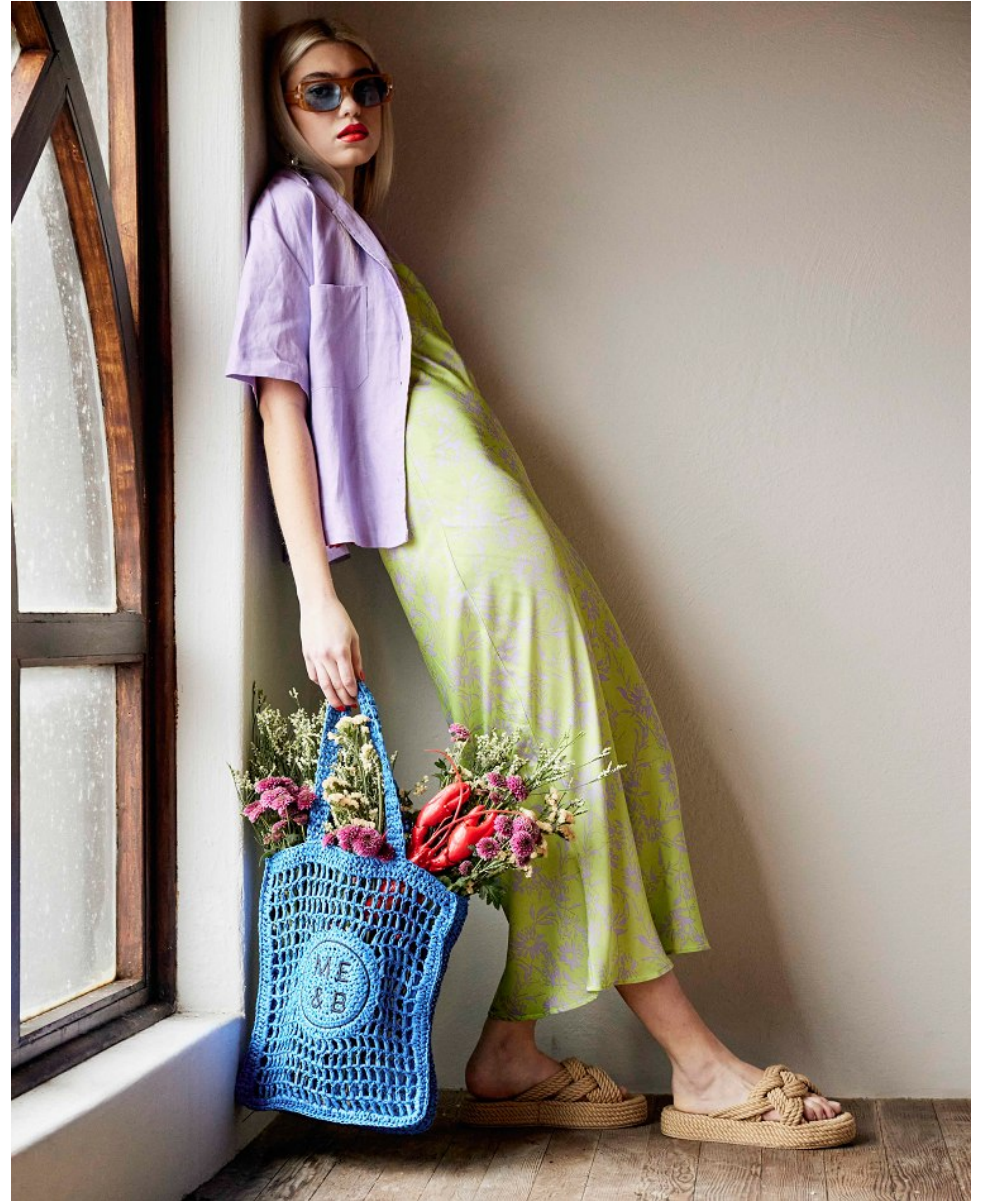

BOSS MODELS

CAPE TOWN

HANNAH-ROSE MASSEY-HICKS

Height: 177cm Bust: 76cm Waist: 60cm Hips: 88cm Shoe: 6 UK Hair: Blonde Eyes: Hazel