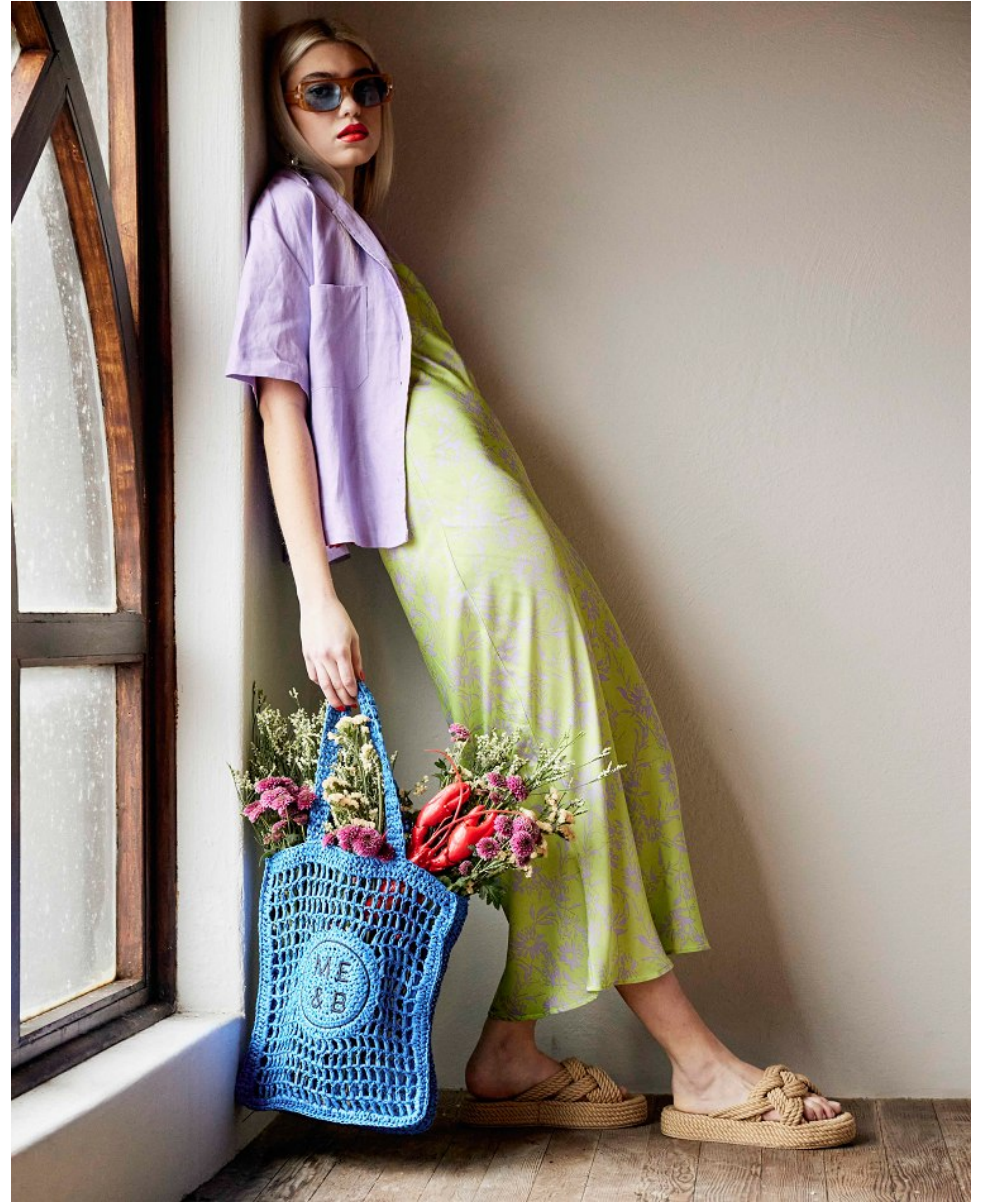

BOSS MODELS

CAPE TOWN

HANNAH-ROSE MASSEY-HICKS

Height: 177cm Bust: 75cm Waist: 58cm Hips: 85cm Shoe: 6 UK Hair: Blonde Eyes: Hazel