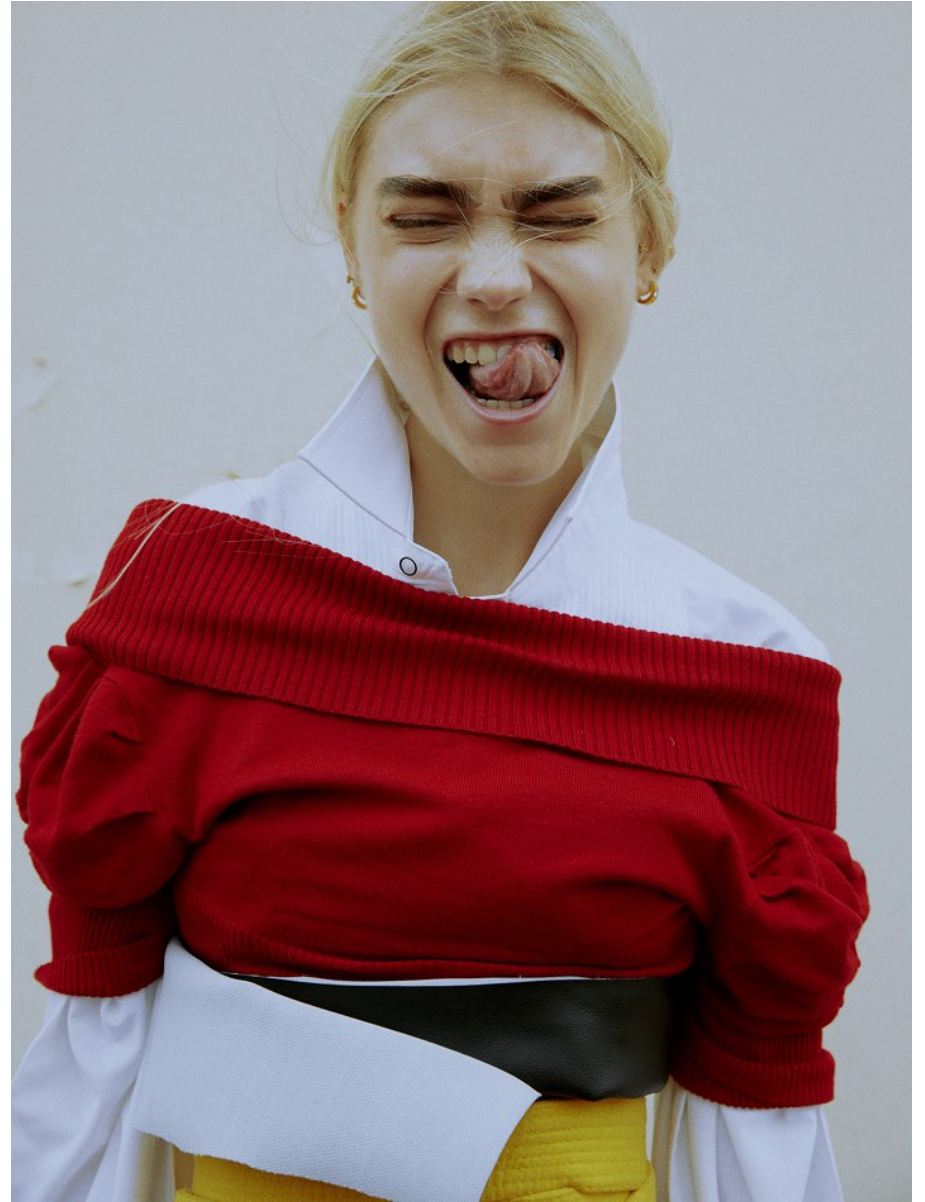

BOSS MODELS

CAPE TOWN

HANNAH-ROSE MASSEY-HICKS

Height: 177cm Bust: 76cm Waist: 60cm Hips: 88cm Shoe: 6 UK Hair: Blonde Eyes: Hazel

BOSS MODELS

CAPE TOWN

HANNAH-ROSE MASSEY-HICKS

Height: 177cm Bust: 76cm Waist: 60cm Hips: 88cm Shoe: 6 UK Hair: Blonde Eyes: Hazel