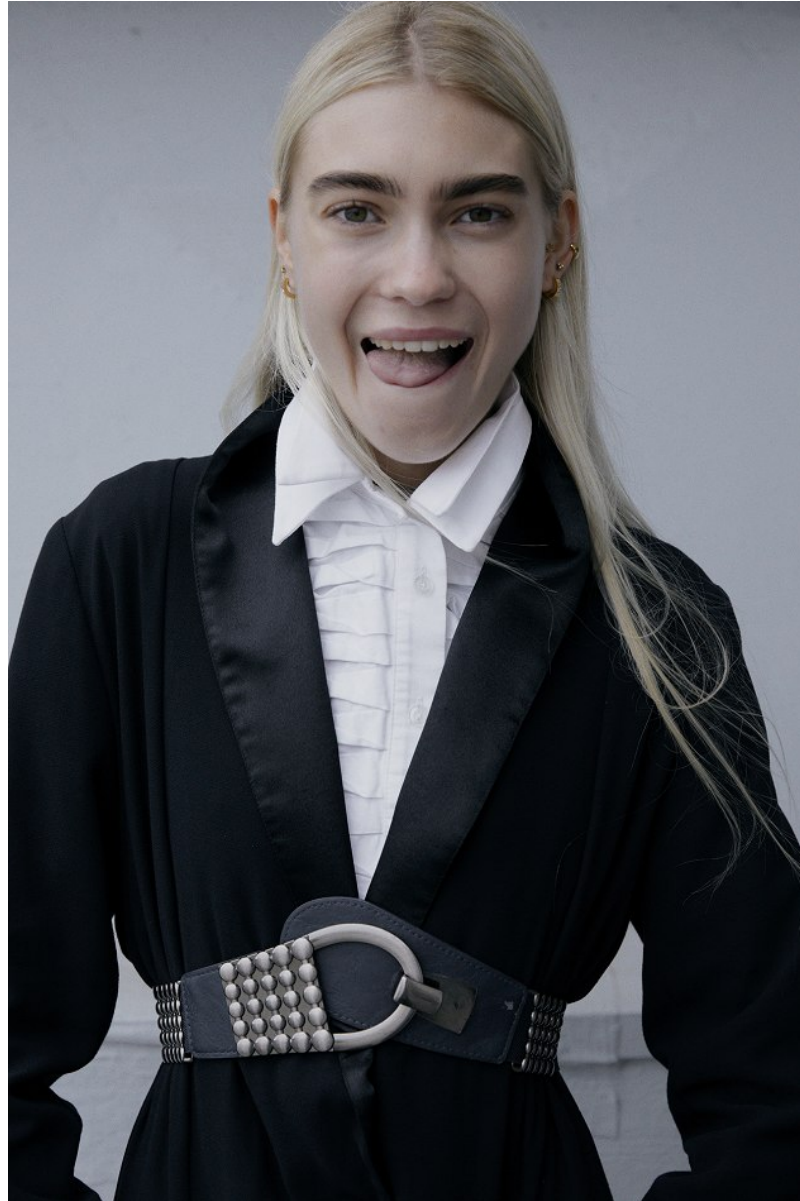

HANNAH-ROSE MASSEY-HICKS

BOSS MODELS

CAPE TOWN

HANNAH-ROSE MASSEY-HICKS

Height: 177cm Bust: 75cm Waist: 58cm Hips: 85cm Shoe: 6 UK Hair: Blonde Eyes: Hazel