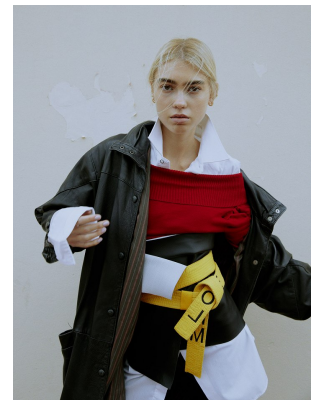

BOSS MODELS

CAPE TOWN

HANNAH-ROSE MASSEY-HICKS

Height: 177cm Bust: 75cm Waist: 58cm Hips: 85cm Shoe: 6 UK Hair: Blonde Eyes: Hazel

BOSS MODELS

CAPE TOWN

HANNAH-ROSE MASSEY-HICKS

Height: 177cm Bust: 75cm Waist: 58cm Hips: 85cm Shoe: 6 UK Hair: Blonde Eyes: Hazel