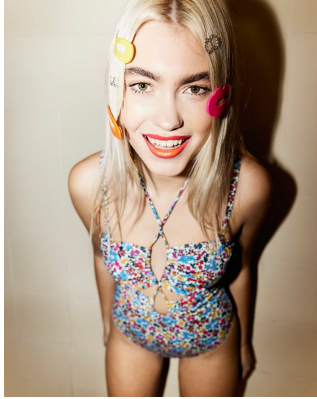

# BOSS MODELS

CAPE TOWN

HANNAH-ROSE MASSEY-HICKS

Height: 177cm Bust: 76cm Waist: 60cm Hips: 88cm Shoe: 6 UK Hair: Blonde Eyes: Hazel

# BOSS MODELS

CAPE TOWN

## HANNAH-ROSE MASSEY-HICKS

Height: 177cm Bust: 76cm Waist: 60cm Hips: 88cm Shoe: 6 UK Hair: Blonde Eyes: Hazel