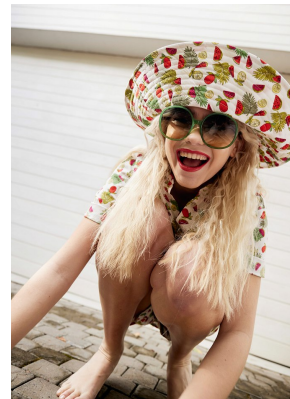

# BOSS MODELS

CAPE TOWN

HANNAH-ROSE MASSEY-HICKS

Height: 177cm Bust: 76cm Waist: 60cm Hips: 88cm Shoe: 6 UK Hair: Blonde Eyes: Hazel

# BOSS MODELS

CAPE TOWN

## HANNAH-ROSE MASSEY-HICKS

Height: 177cm Bust: 76cm Waist: 60cm Hips: 88cm Shoe: 6 UK Hair: Blonde Eyes: Hazel