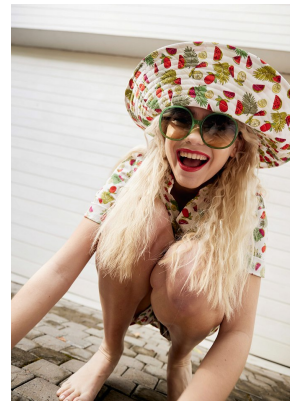

BOSS MODELS

CAPE TOWN

HANNAH-ROSE MASSEY-HICKS

Height: 177cm Bust: 75cm Waist: 58cm Hips: 85cm Shoe: 6 UK Hair: Blonde Eyes: Hazel

BOSS MODELS

CAPE TOWN

HANNAH-ROSE MASSEY-HICKS

Height: 177cm Bust: 75cm Waist: 58cm Hips: 85cm Shoe: 6 UK Hair: Blonde Eyes: Hazel