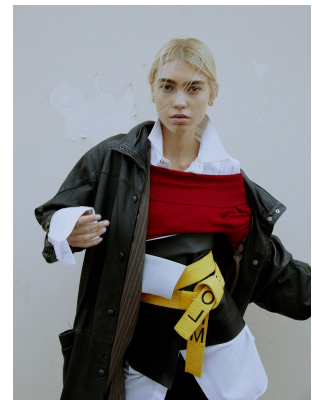

# BOSS MODELS

CAPE TOWN

HANNAH-ROSE MASSEY-HICKS

Height: 177cm Bust: 76cm Waist: 60cm Hips: 88cm Shoe: 6 UK Hair: Blonde Eyes: Hazel

# BOSS MODELS

CAPE TOWN

## HANNAH-ROSE MASSEY-HICKS

Height: 177cm Bust: 76cm Waist: 60cm Hips: 88cm Shoe: 6 UK Hair: Blonde Eyes: Hazel