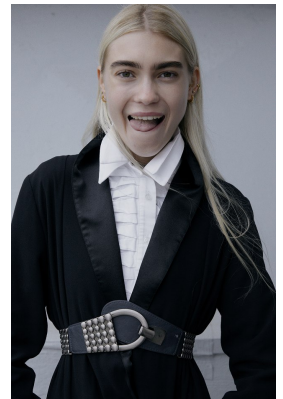

# BOSS MODELS

CAPE TOWN

HANNAH-ROSE MASSEY-HICKS

Height: 177cm Bust: 76cm Waist: 60cm Hips: 88cm Shoe: 6 UK Hair: Blonde Eyes: Hazel

# BOSS MODELS

CAPE TOWN

## HANNAH-ROSE MASSEY-HICKS

Height: 177cm Bust: 76cm Waist: 60cm Hips: 88cm Shoe: 6 UK Hair: Blonde Eyes: Hazel