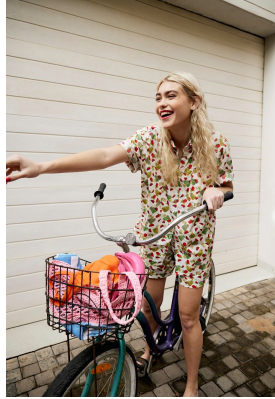

# BOSS MODELS

CAPE TOWN

HANNAH-ROSE MASSEY-HICKS

Height: 177cm Bust: 76cm Waist: 60cm Hips: 88cm Shoe: 6 UK Hair: Blonde Eyes: Hazel

# BOSS MODELS

CAPE TOWN

## HANNAH-ROSE MASSEY-HICKS

Height: 177cm Bust: 76cm Waist: 60cm Hips: 88cm Shoe: 6 UK Hair: Blonde Eyes: Hazel