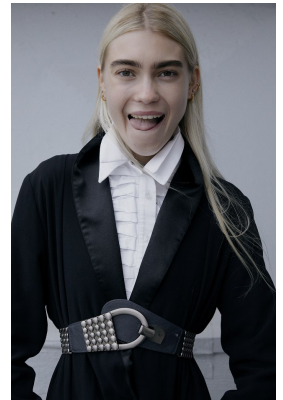

BOSS MODELS

CAPE TOWN

HANNAH-ROSE MASSEY-HICKS

Height: 177cm Bust: 75cm Waist: 58cm Hips: 85cm Shoe: 6 UK Hair: Blonde Eyes: Hazel

BOSS MODELS

CAPE TOWN

HANNAH-ROSE MASSEY-HICKS

Height: 177cm Bust: 75cm Waist: 58cm Hips: 85cm Shoe: 6 UK Hair: Blonde Eyes: Hazel