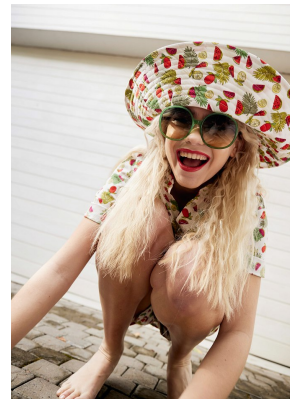

BOSS MODELS

CAPE TOWN

HANNAH-ROSE MASSEY-HICKS

Height: 177cm Bust: 75cm Waist: 58cm Hips: 85cm Shoe: 6 UK Hair: Blonde Eyes: Hazel

BOSS MODELS

CAPE TOWN

HANNAH-ROSE MASSEY-HICKS

Height: 177cm Bust: 75cm Waist: 58cm Hips: 85cm Shoe: 6 UK Hair: Blonde Eyes: Hazel