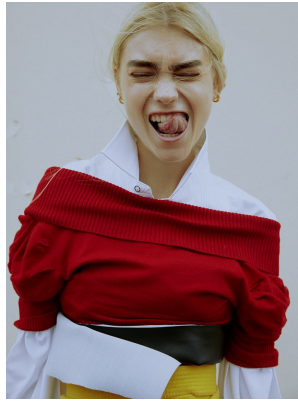

BOSS MODELS

CAPE TOWN

HANNAH-ROSE MASSEY-HICKS

Height: 177cm Bust: 75cm Waist: 58cm Hips: 85cm Shoe: 6 UK Hair: Blonde Eyes: Hazel

BOSS MODELS

CAPE TOWN

HANNAH-ROSE MASSEY-HICKS

Height: 177cm Bust: 75cm Waist: 58cm Hips: 85cm Shoe: 6 UK Hair: Blonde Eyes: Hazel