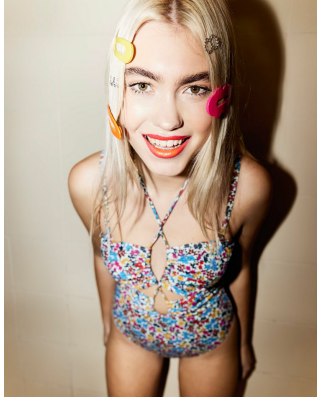

BOSS MODELS

CAPE TOWN

HANNAH-ROSE MASSEY-HICKS

Height: 177cm Bust: 75cm Waist: 58cm Hips: 85cm Shoe: 6 UK Hair: Blonde Eyes: Hazel

BOSS MODELS

CAPE TOWN

HANNAH-ROSE MASSEY-HICKS

Height: 177cm Bust: 75cm Waist: 58cm Hips: 85cm Shoe: 6 UK Hair: Blonde Eyes: Hazel