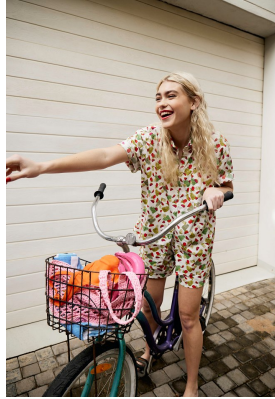

BOSS MODELS

CAPE TOWN

HANNAH-ROSE MASSEY-HICKS

Height: 177cm Bust: 75cm Waist: 58cm Hips: 85cm Shoe: 6 UK Hair: Blonde Eyes: Hazel

BOSS MODELS

CAPE TOWN

HANNAH-ROSE MASSEY-HICKS

Height: 177cm Bust: 75cm Waist: 58cm Hips: 85cm Shoe: 6 UK Hair: Blonde Eyes: Hazel