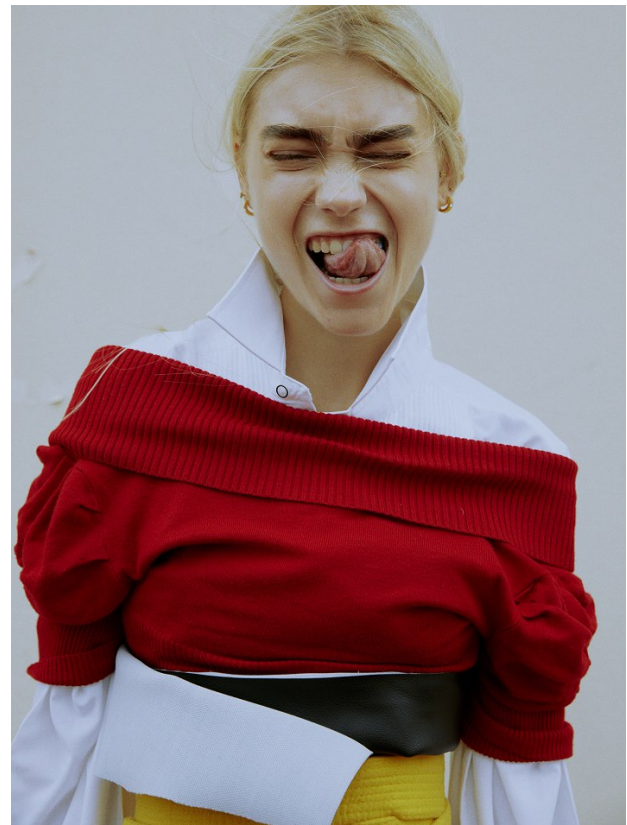

# BOSS MODELS

CAPE TOWN

HANNAH-ROSE MASSEY-HICKS

Height: 177cm Bust: 75cm Waist: 58cm Hips: 85cm Shoe: 6 UK Hair: Blonde Eyes: Hazel