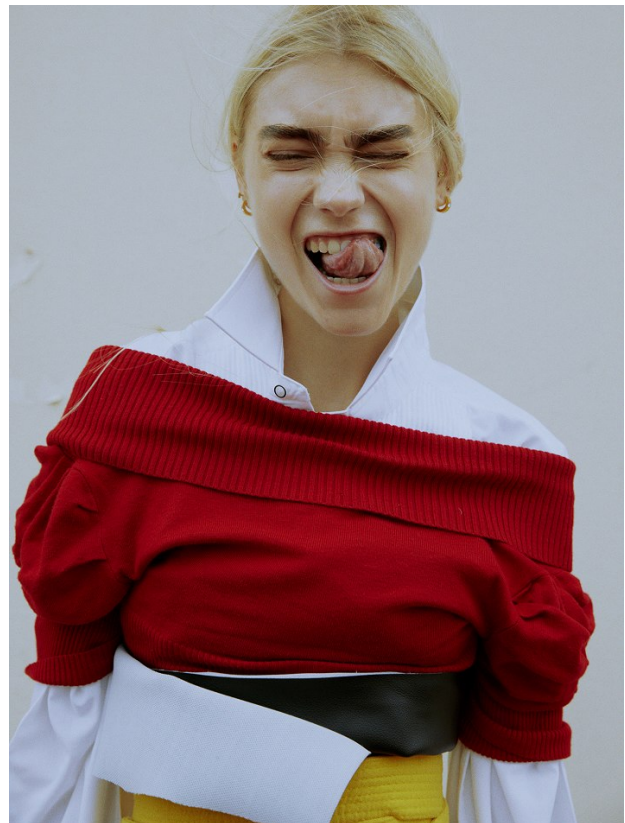

BOSS MODELS

CAPE TOWN

HANNAH-ROSE MASSEY-HICKS

Height: 177cm Bust: 75cm Waist: 58cm Hips: 85cm Shoe: 6 UK Hair: Blonde Eyes: Hazel

BOSS MODELS

CAPE TOWN

HANNAH-ROSE MASSEY-HICKS

Height: 177cm Bust: 75cm Waist: 58cm Hips: 85cm Shoe: 6 UK Hair: Blonde Eyes: Hazel