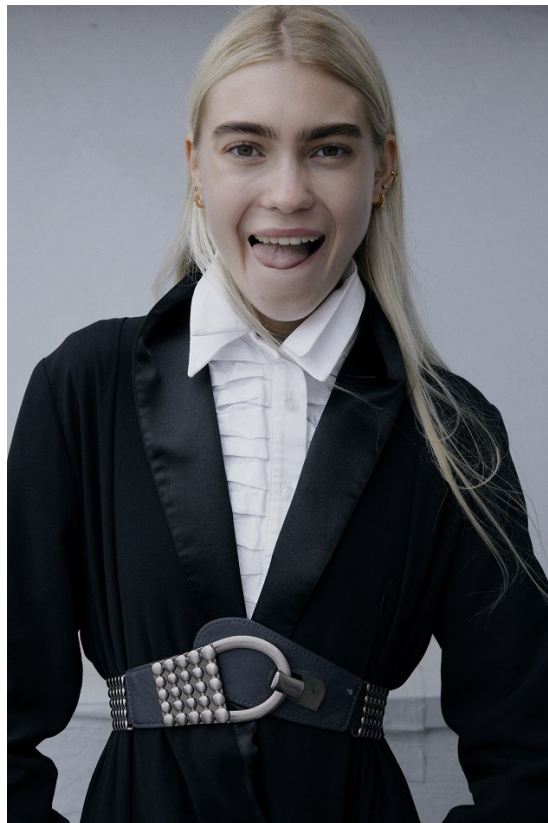

BOSS MODELS

CAPE TOWN

HANNAH-ROSE MASSEY-HICKS

Height: 177cm Bust: 75cm Waist: 58cm Hips: 85cm Shoe: 6 UK Hair: Blonde Eyes: Hazel