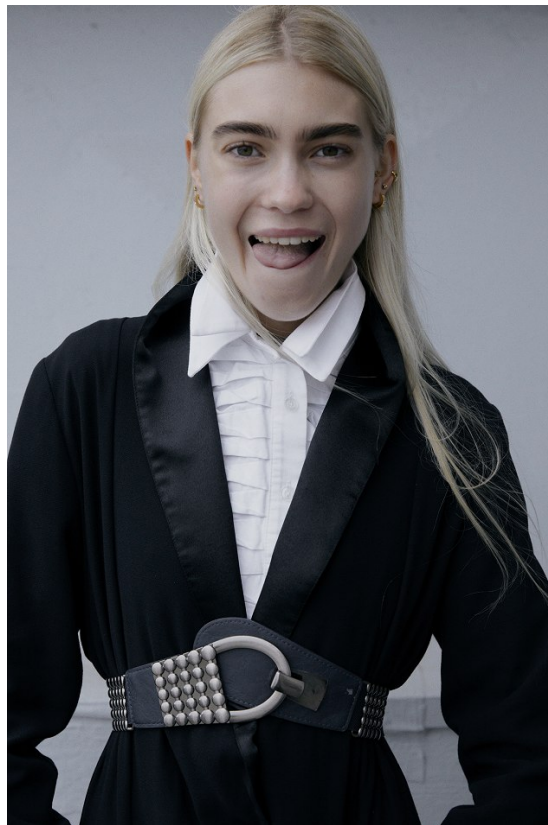

BOSS MODELS

CAPE TOWN

HANNAH-ROSE MASSEY-HICKS

Height: 177cm Bust: 75cm Waist: 58cm Hips: 85cm Shoe: 6 UK Hair: Blonde Eyes: Hazel

BOSS MODELS

CAPE TOWN

HANNAH-ROSE MASSEY-HICKS

Height: 177cm Bust: 75cm Waist: 58cm Hips: 85cm Shoe: 6 UK Hair: Blonde Eyes: Hazel