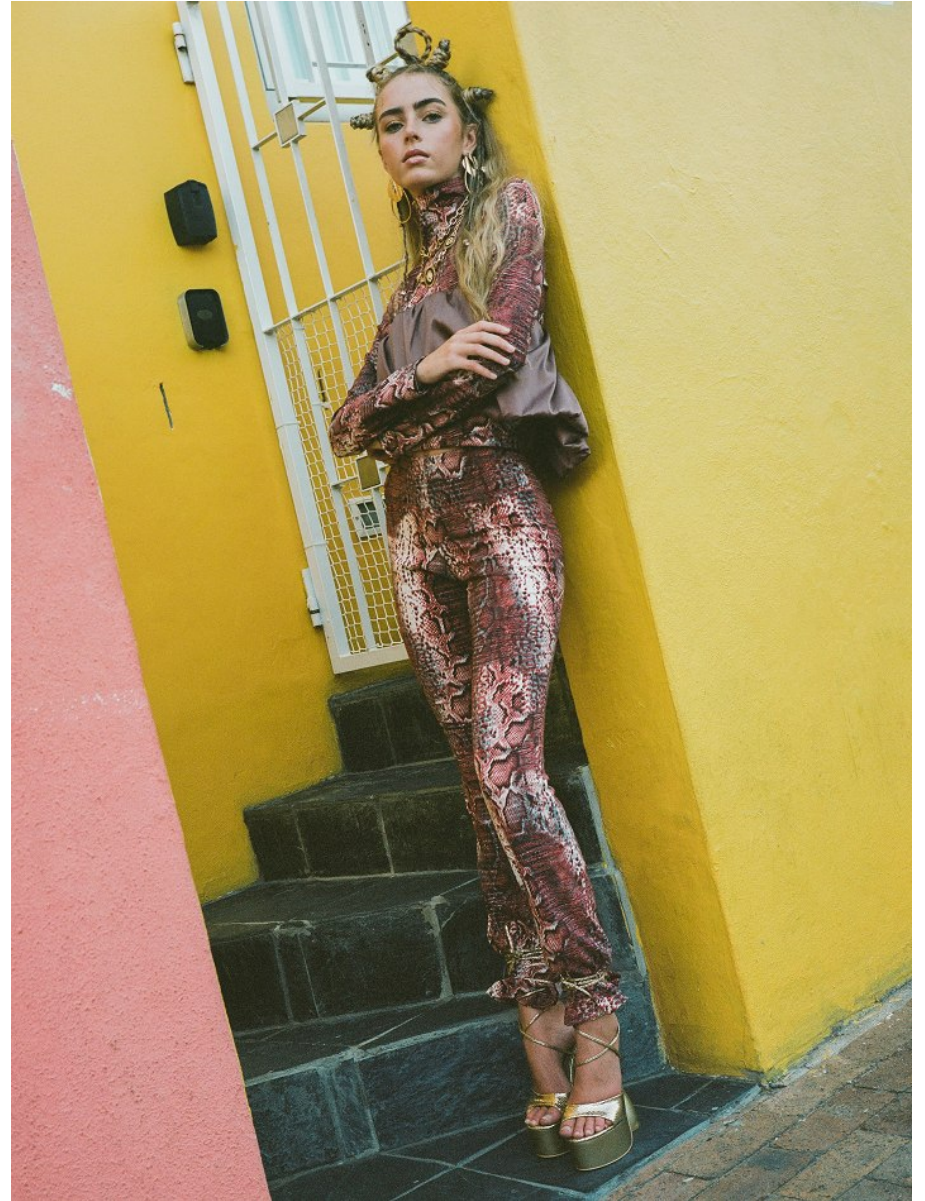

BOSS MODELS

CAPE TOWN

ALICIA SPANGENBERG

Height: 174cm Bust: 81cm Waist: 64cm Hips: 95cm Shoe: 6 UK Hair: Blonde Eyes: Blue/Green

BOSS MODELS

CAPE TOWN

ALICIA SPANGENBERG

Height: 174cm Bust: 81cm Waist: 64cm Hips: 95cm Shoe: 6 UK Hair: Blonde Eyes: Blue/Green

BOSS MODELS

CAPE TOWN

ALICIA SPANGENBERG

Height: 174cm Bust: 81cm Waist: 64cm Hips: 95cm Shoe: 6 UK Hair: Blonde Eyes: Blue/Green