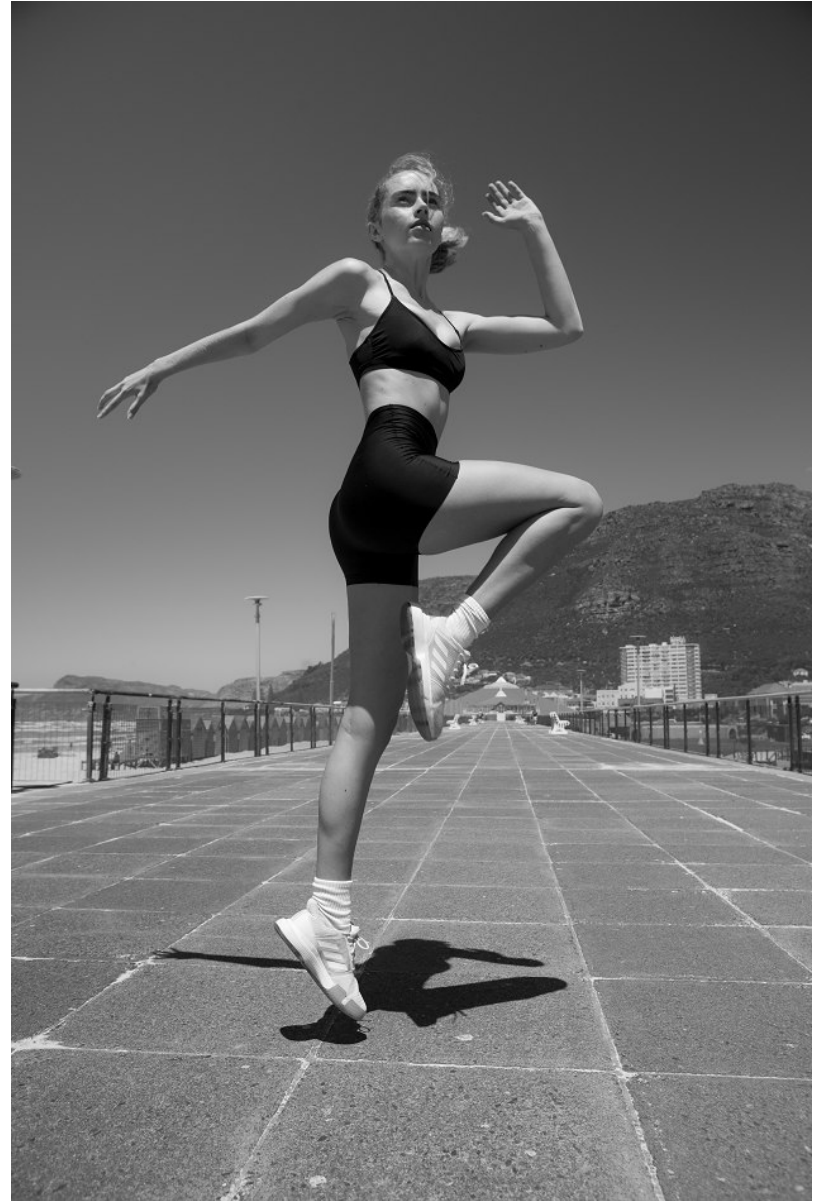

BOSS MODELS

CAPE TOWN

ALICIA SPANGENBERG

Height: 174cm Bust: 76cm Waist: 61cm Hips: 90cm Shoe: 6 UK Hair: Blonde Eyes: Blue/Green