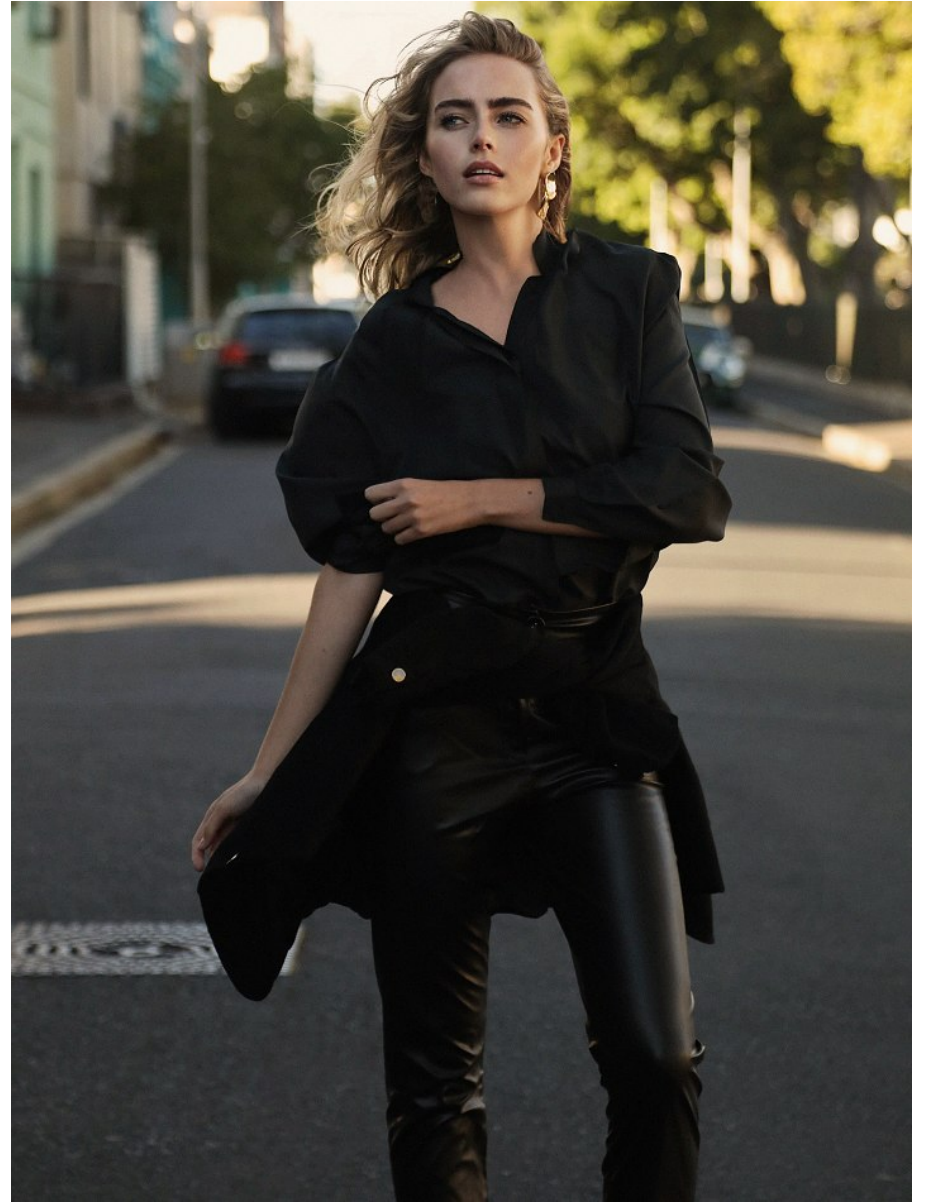

BOSS MODELS

CAPE TOWN

ALICIA SPANGENBERG

Height: 174cm Bust: 81cm Waist: 64cm Hips: 95cm Shoe: 6 UK Hair: Blonde Eyes: Blue/Green