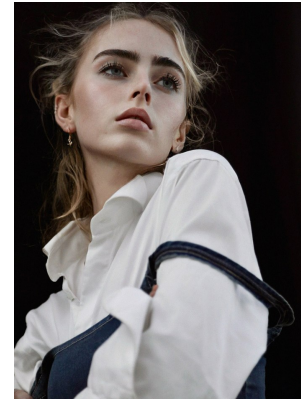

# BOSS MODELS

CAPE TOWN

**ALICIA SPANGENBERG**

Height: 174cm Bust: 81cm Waist: 64cm Hips: 95cm Shoe: 6 UK Hair: Blonde Eyes: Blue/Green

# BOSS MODELS

CAPE TOWN

## ALICIA SPANGENBERG

Height: 174cm Bust: 81cm Waist: 64cm Hips: 95cm Shoe: 6 UK Hair: Blonde Eyes: Blue/Green