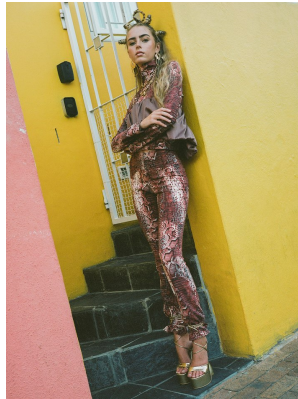

# BOSS MODELS

CAPE TOWN

**ALICIA SPANGENBERG**

Height: 174cm Bust: 81cm Waist: 64cm Hips: 95cm Shoe: 6 UK Hair: Blonde Eyes: Blue/Green

# BOSS MODELS

CAPE TOWN

## ALICIA SPANGENBERG

Height: 174cm Bust: 81cm Waist: 64cm Hips: 95cm Shoe: 6 UK Hair: Blonde Eyes: Blue/Green