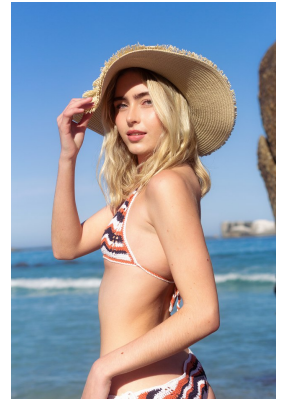

BOSS MODELS

CAPE TOWN

ALICIA SPANGENBERG

Height: 174cm Bust: 81cm Waist: 64cm Hips: 95cm Shoe: 6 UK Hair: Blonde Eyes: Blue/Green

BOSS MODELS

CAPE TOWN

ALICIA SPANGENBERG

Height: 174cm Bust: 81cm Waist: 64cm Hips: 95cm Shoe: 6 UK Hair: Blonde Eyes: Blue/Green