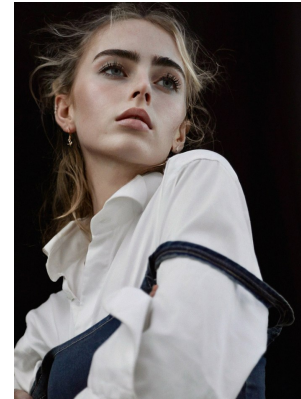

BOSS MODELS

CAPE TOWN

ALICIA SPANGENBERG

Height: 174cm Bust: 81cm Waist: 64cm Hips: 95cm Shoe: 6 UK Hair: Blonde Eyes: Blue/Green

BOSS MODELS

CAPE TOWN

ALICIA SPANGENBERG

Height: 174cm Bust: 81cm Waist: 64cm Hips: 95cm Shoe: 6 UK Hair: Blonde Eyes: Blue/Green