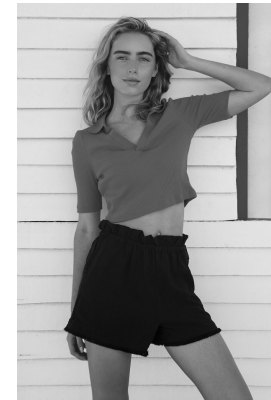

# BOSS MODELS

CAPE TOWN

**ALICIA SPANGENBERG**

Height: 174cm Bust: 76cm Waist: 61cm Hips: 90cm Shoe: 6 UK Hair: Blonde Eyes: Blue/Green

# BOSS MODELS

CAPE TOWN

ALICIA SPANGENBERG

Height: 174cm Bust: 76cm Waist: 61cm Hips: 90cm Shoe: 6 UK Hair: Blonde Eyes: Blue/Green