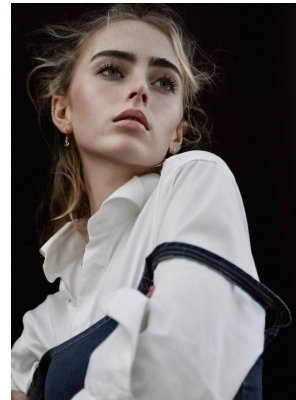

# BOSS MODELS

CAPE TOWN

**ALICIA SPANGENBERG**

Height: 174cm Bust: 76cm Waist: 61cm Hips: 90cm Shoe: 6 UK Hair: Blonde Eyes: Blue/Green

# BOSS MODELS

CAPE TOWN

ALICIA SPANGENBERG

Height: 174cm Bust: 76cm Waist: 61cm Hips: 90cm Shoe: 6 UK Hair: Blonde Eyes: Blue/Green