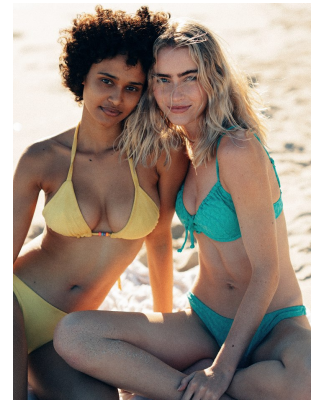

# BOSS MODELS

CAPE TOWN

**ALICIA SPANGENBERG**

Height: 174cm Bust: 76cm Waist: 61cm Hips: 90cm Shoe: 6 UK Hair: Blonde Eyes: Blue/Green

# BOSS MODELS

CAPE TOWN

ALICIA SPANGENBERG

Height: 174cm Bust: 76cm Waist: 61cm Hips: 90cm Shoe: 6 UK Hair: Blonde Eyes: Blue/Green