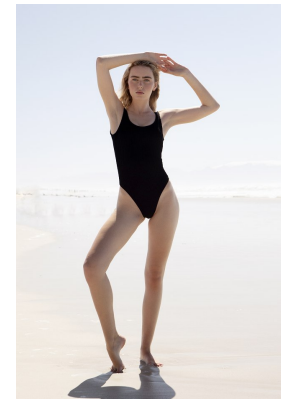

BOSS MODELS

CAPE TOWN

ALICIA SPANGENBERG

Height: 174cm Bust: 76cm Waist: 61cm Hips: 90cm Shoe: 6 UK Hair: Blonde Eyes: Blue/Green

BOSS MODELS

CAPE TOWN

ALICIA SPANGENBERG

Height: 174cm Bust: 76cm Waist: 61cm Hips: 90cm Shoe: 6 UK Hair: Blonde Eyes: Blue/Green