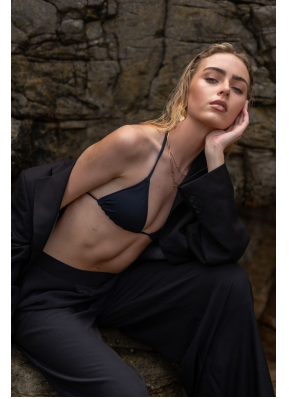

BOSS MODELS

CAPE TOWN

ALICIA SPANGENBERG

Height: 174cm Bust: 76cm Waist: 61cm Hips: 90cm Shoe: 6 UK Hair: Blonde Eyes: Blue/Green

BOSS MODELS

CAPE TOWN

ALICIA SPANGENBERG

Height: 174cm Bust: 76cm Waist: 61cm Hips: 90cm Shoe: 6 UK Hair: Blonde Eyes: Blue/Green