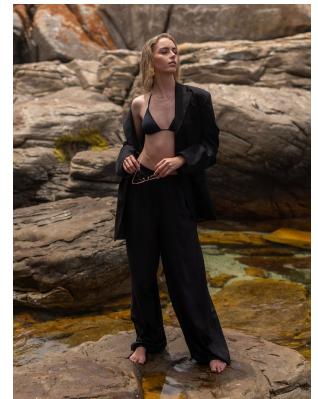

BOSS MODELS

CAPE TOWN

ALICIA SPANGENBERG

Height: 174cm Bust: 81cm Waist: 64cm Hips: 95cm Shoe: 6 UK Hair: Blonde Eyes: Blue/Green

BOSS MODELS

CAPE TOWN

ALICIA SPANGENBERG

Height: 174cm Bust: 81cm Waist: 64cm Hips: 95cm Shoe: 6 UK Hair: Blonde Eyes: Blue/Green