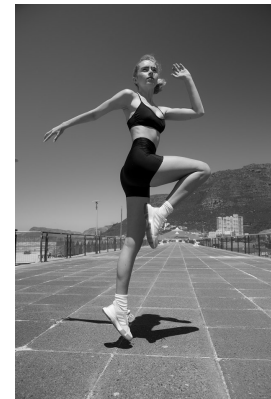

BOSS MODELS

CAPE TOWN

ALICIA SPANGENBERG

Height: 174cm Bust: 76cm Waist: 61cm Hips: 90cm Shoe: 6 UK Hair: Blonde Eyes: Blue/Green

BOSS MODELS

CAPE TOWN

ALICIA SPANGENBERG

Height: 174cm Bust: 76cm Waist: 61cm Hips: 90cm Shoe: 6 UK Hair: Blonde Eyes: Blue/Green