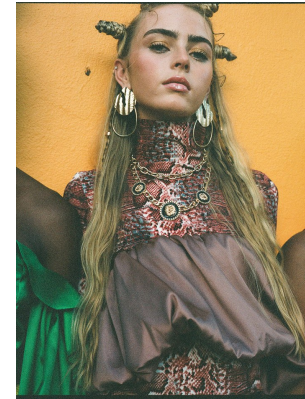

BOSS MODELS

CAPE TOWN

ALICIA SPANGENBERG

Height: 174cm Bust: 76cm Waist: 61cm Hips: 90cm Shoe: 6 UK Hair: Blonde Eyes: Blue/Green

BOSS MODELS

CAPE TOWN

ALICIA SPANGENBERG

Height: 174cm Bust: 76cm Waist: 61cm Hips: 90cm Shoe: 6 UK Hair: Blonde Eyes: Blue/Green