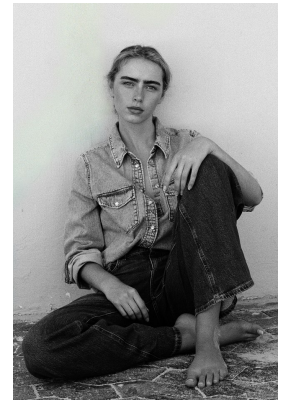

# BOSS MODELS

CAPE TOWN

**ALICIA SPANGENBERG**

Height: 174cm Bust: 76cm Waist: 61cm Hips: 90cm Shoe: 6 UK Hair: Blonde Eyes: Blue/Green

# BOSS MODELS

CAPE TOWN

ALICIA SPANGENBERG

Height: 174cm Bust: 76cm Waist: 61cm Hips: 90cm Shoe: 6 UK Hair: Blonde Eyes: Blue/Green