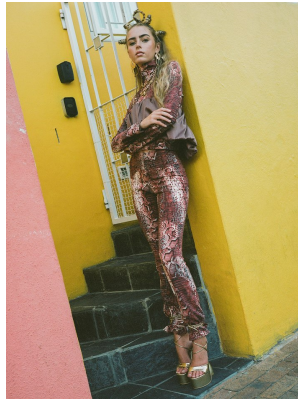

BOSS MODELS

CAPE TOWN

ALICIA SPANGENBERG

Height: 174cm Bust: 81cm Waist: 64cm Hips: 95cm Shoe: 6 UK Hair: Blonde Eyes: Blue/Green

BOSS MODELS

CAPE TOWN

ALICIA SPANGENBERG

Height: 174cm Bust: 81cm Waist: 64cm Hips: 95cm Shoe: 6 UK Hair: Blonde Eyes: Blue/Green