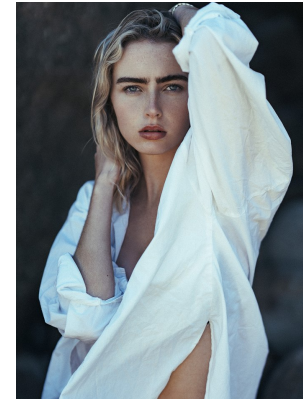

# BOSS MODELS

CAPE TOWN

**ALICIA SPANGENBERG**

Height: 174cm Bust: 76cm Waist: 61cm Hips: 90cm Shoe: 6 UK Hair: Blonde Eyes: Blue/Green

# BOSS MODELS

CAPE TOWN

ALICIA SPANGENBERG

Height: 174cm Bust: 76cm Waist: 61cm Hips: 90cm Shoe: 6 UK Hair: Blonde Eyes: Blue/Green