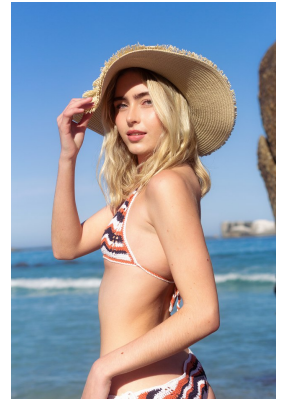

# BOSS MODELS

CAPE TOWN

**ALICIA SPANGENBERG**

Height: 174cm Bust: 81cm Waist: 64cm Hips: 95cm Shoe: 6 UK Hair: Blonde Eyes: Blue/Green

# BOSS MODELS

CAPE TOWN

## ALICIA SPANGENBERG

Height: 174cm Bust: 81cm Waist: 64cm Hips: 95cm Shoe: 6 UK Hair: Blonde Eyes: Blue/Green