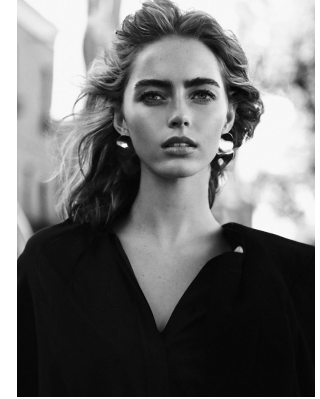

BOSS MODELS

CAPE TOWN

ALICIA SPANGENBERG

Height: 174cm Bust: 81cm Waist: 64cm Hips: 95cm Shoe: 6 UK Hair: Blonde Eyes: Blue/Green

BOSS MODELS

CAPE TOWN

ALICIA SPANGENBERG

Height: 174cm Bust: 81cm Waist: 64cm Hips: 95cm Shoe: 6 UK Hair: Blonde Eyes: Blue/Green