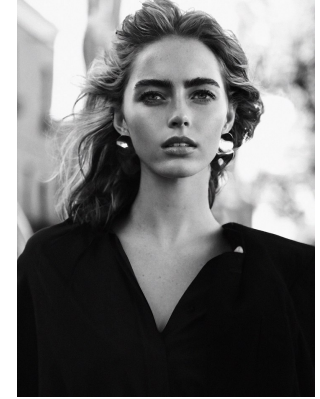

# BOSS MODELS

CAPE TOWN

**ALICIA SPANGENBERG**

Height: 174cm Bust: 81cm Waist: 64cm Hips: 95cm Shoe: 6 UK Hair: Blonde Eyes: Blue/Green

# BOSS MODELS

CAPE TOWN

## ALICIA SPANGENBERG

Height: 174cm Bust: 81cm Waist: 64cm Hips: 95cm Shoe: 6 UK Hair: Blonde Eyes: Blue/Green